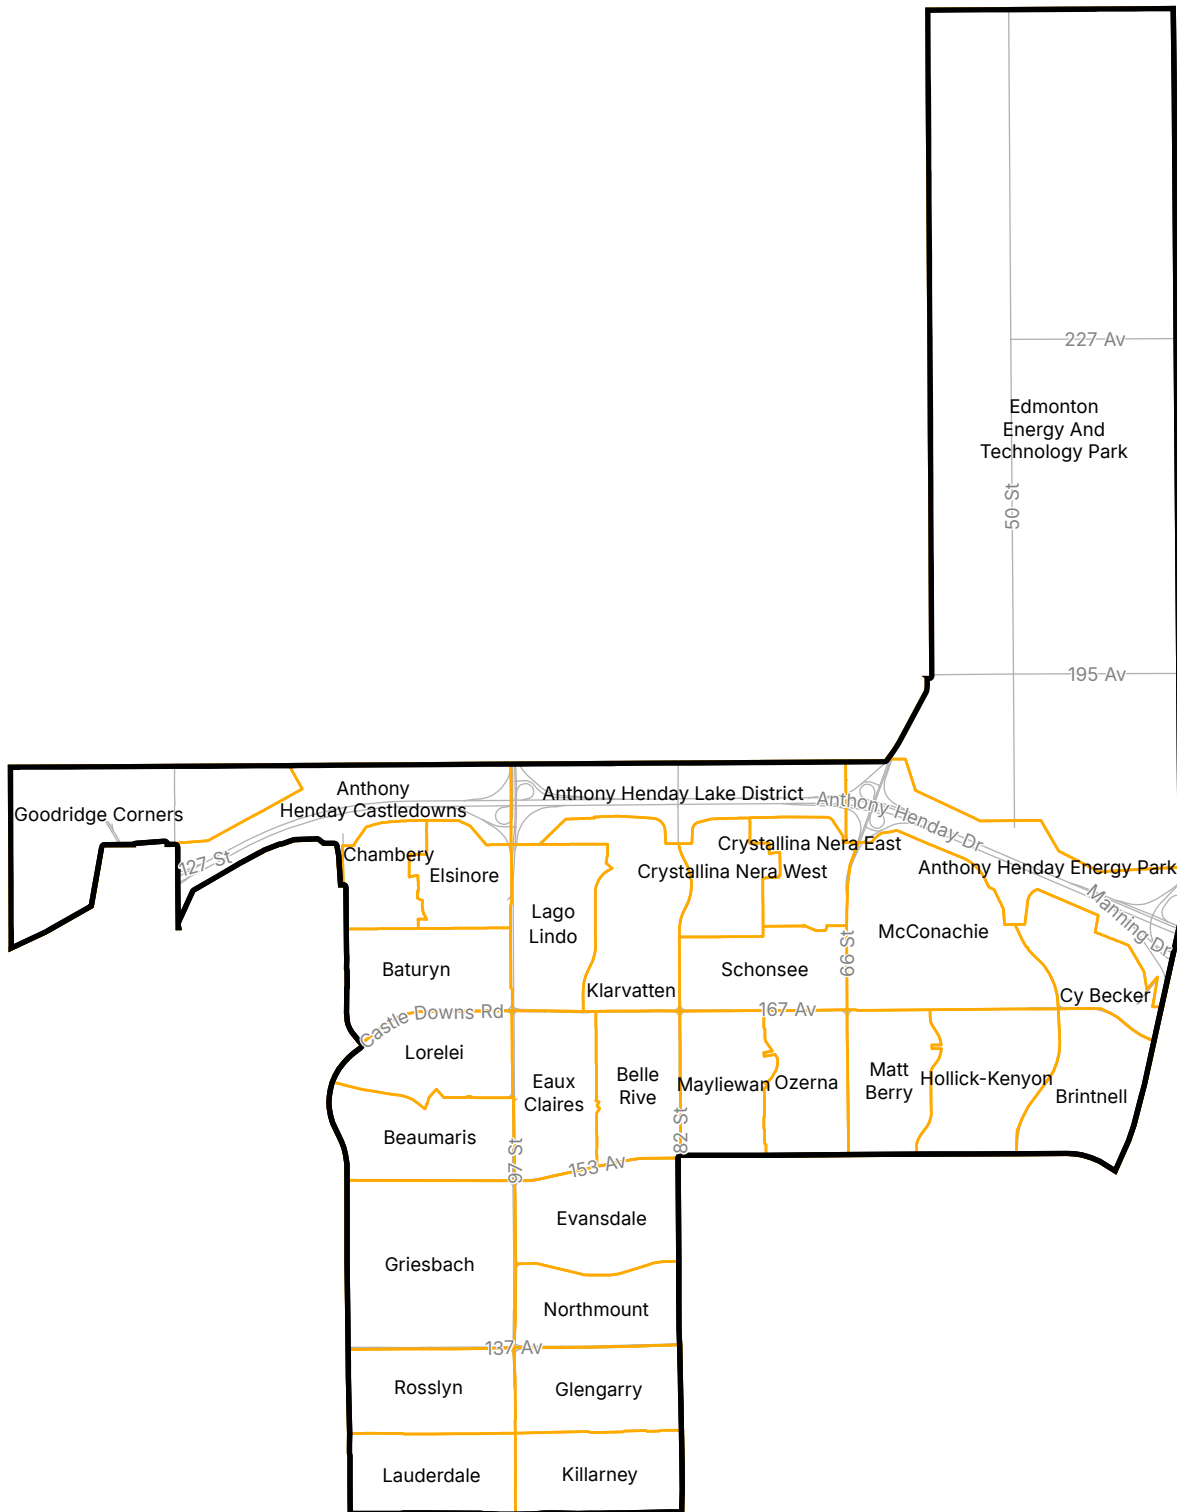

# Edmonton Catholic Separate School Division

## Ward 72

Map compiled by:  
Edmonton Elections, City of Edmonton

The City of Edmonton disclaims any liability for the use of this map.

Map Revised: April 29, 2025

Legend

 Neighbourhood Boundary

WARD BOUNDARIES IN EFFECT FOR  
2025 EDMONTON ELECTION