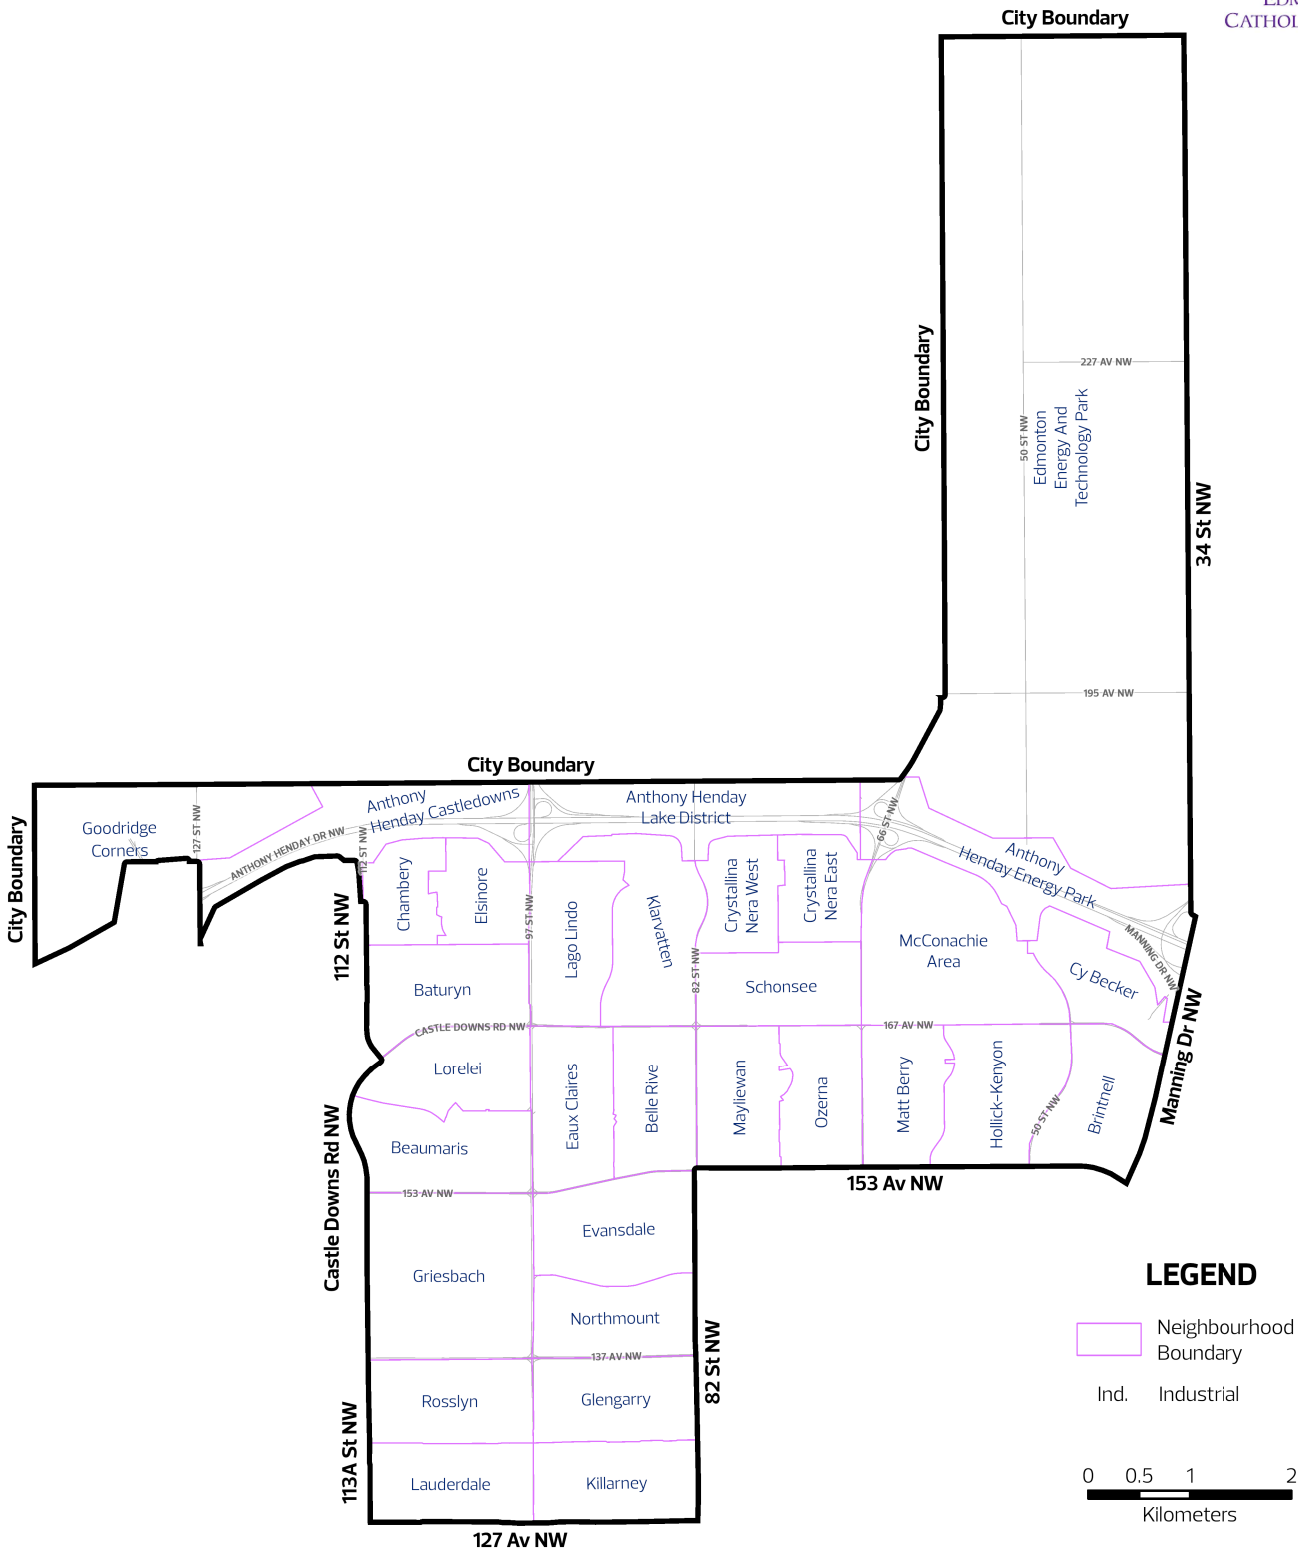

Edmonton Catholic Separate School Division

Ward 72

EDMONTON
CATHOLIC SCHOOLS

Map compiled by:
Edmonton Elections
City of Edmonton

*The City of Edmonton disclaims
any liability for the use of this map.*

Map Revised: 2021-01-26

WARD BOUNDARIES IN EFFECT FOR 2021 EDMONTON ELECTION