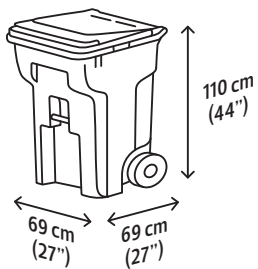

### 240L Cart

### 360L Cart

### 3 Cubic Yard (yd<sup>3</sup>) Bin

note for  
all bins:  
  
casters  
+20cm (8")  
to height