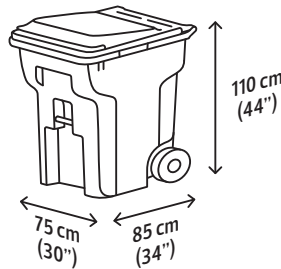

### 240L Cart

### 360L Cart

### 3 Cubic Yard (yd<sup>3</sup>) Bin

note for  
all bins:  
  
casters  
+20cm (8")  
to height