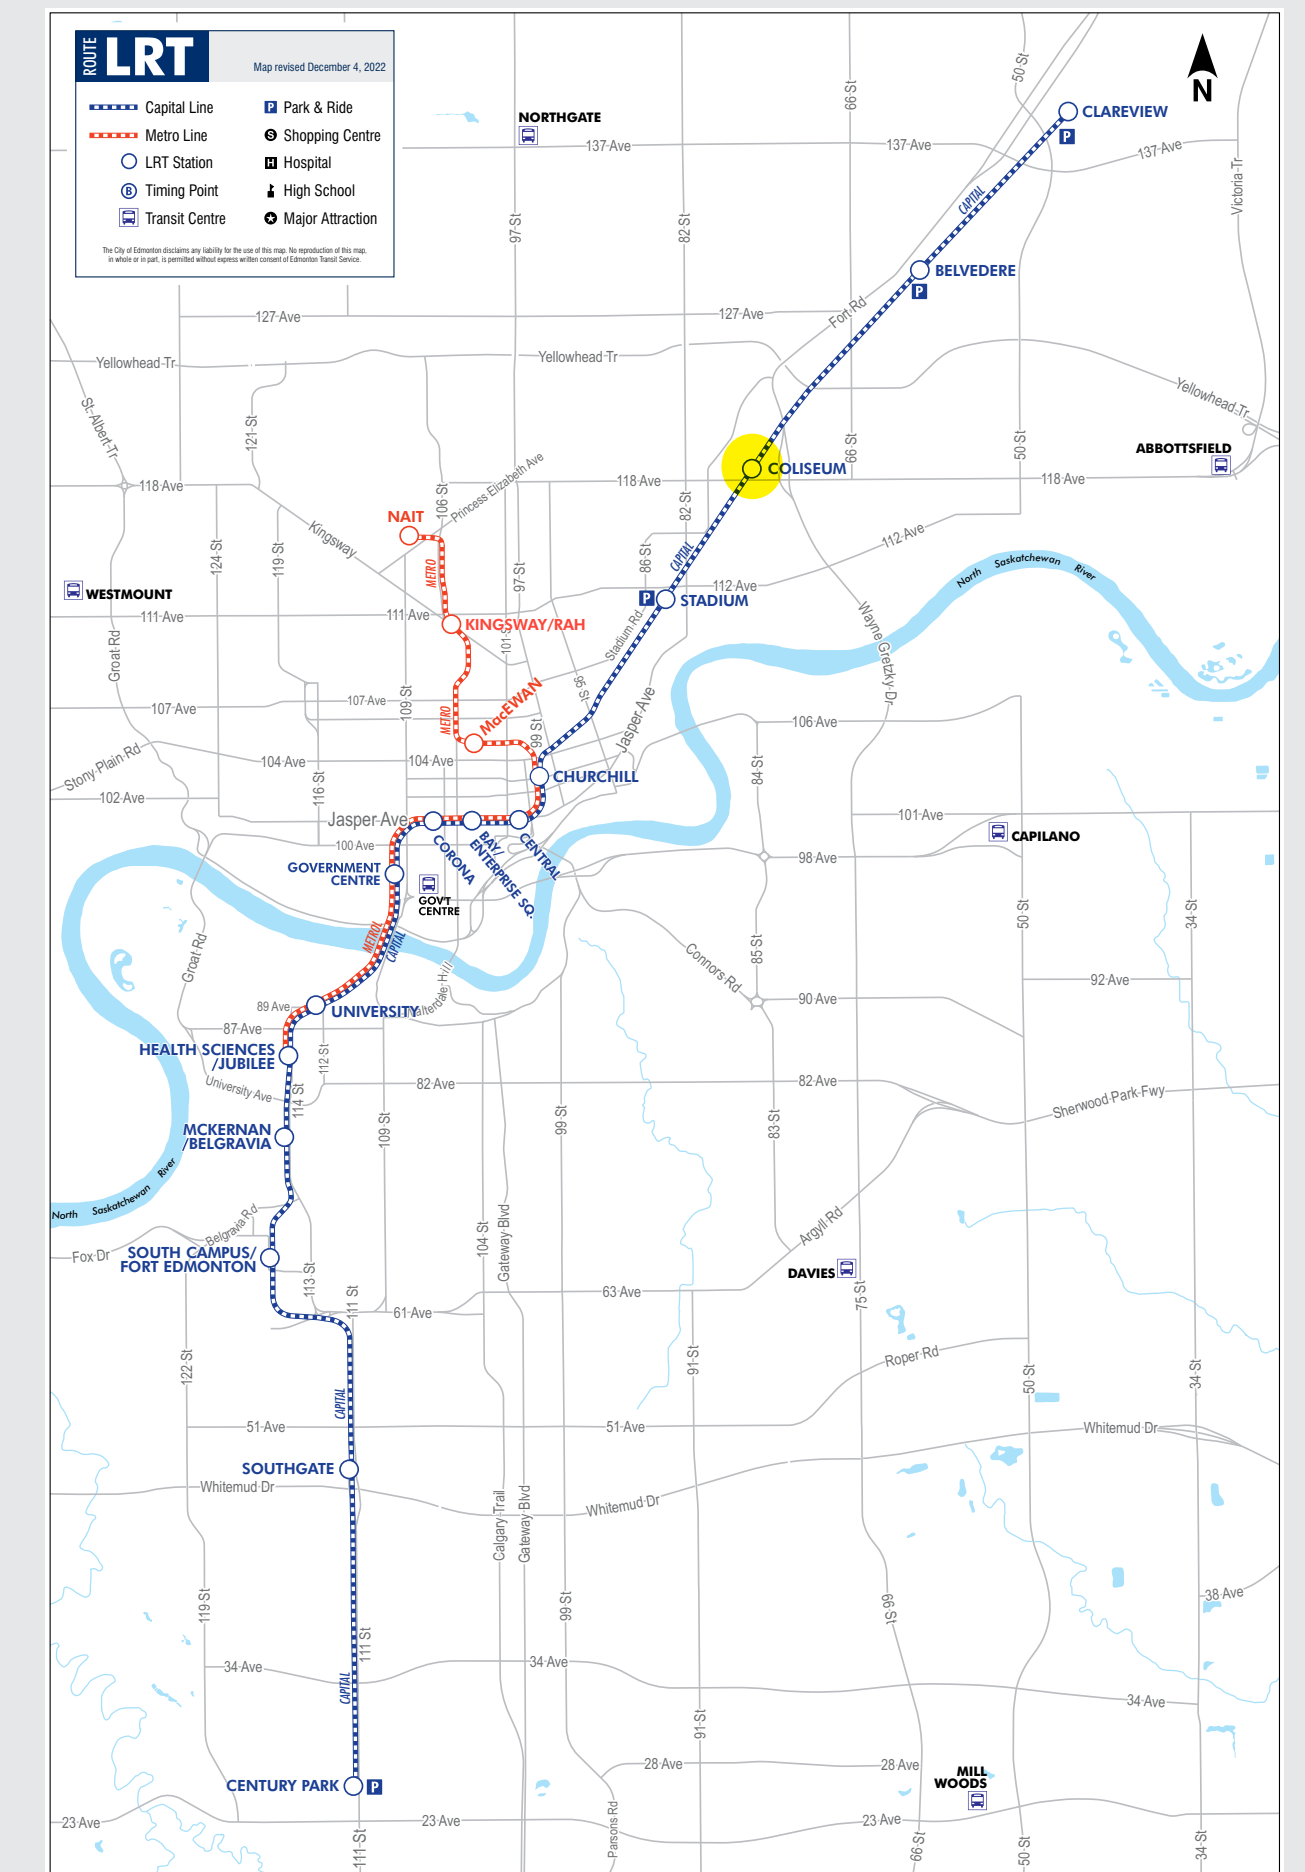

TRANSIT INFORMATION

DEPARTURE TIMES

REVISED FEBRUARY 5, 2023
SUBJECT TO CHANGE WITHOUT NOTICE

For more information visit edmonton.ca/transit

Edmonton
Transit
Service

LRT CAPITAL LINE

TO CLAREVIEW BUS STOP 1742 NB
WEEKDAY
5:37
5:49
6:01
6:13
6:25
6:37
6:49
6:55
7:01
7:07
7:13
7:25
7:37
7:49
7:55
8:01
8:07
8:13
8:25
8:37
8:49
8:55
9:01
9:07
9:13
9:25
9:37
9:49
9:55
10:01
10:13
10:25
10:37
10:49
11:01
11:13
11:25
11:37
11:49
12:01
12:13
12:25
12:37
12:49
1:01
1:13
1:25
1:37
1:49
2:01
2:13
2:25
2:37
2:49
3:01
3:13
3:25
3:37
3:49
3:55
4:01
4:07
4:13
4:19
4:25
4:31
4:37
4:43
4:49
4:55

TRANSIT INFORMATION

REVISED FEBRUARY 5, 2023
SUBJECT TO CHANGE WITHOUT NOTICE

For more information visit edmonton.ca/transit

Edmonton
Transit
Service

Coliseum Transit Centre

Effective April 25, 2021
BusLink 1200

LEGEND	
15	Route Number
	Frequent Route
5101	Bus Stop Number
	Bus Stop Letter

**On Demand Transit shuttle
shuttle buses provide service for
select neighborhoods and seniors'
residences across Edmonton.**