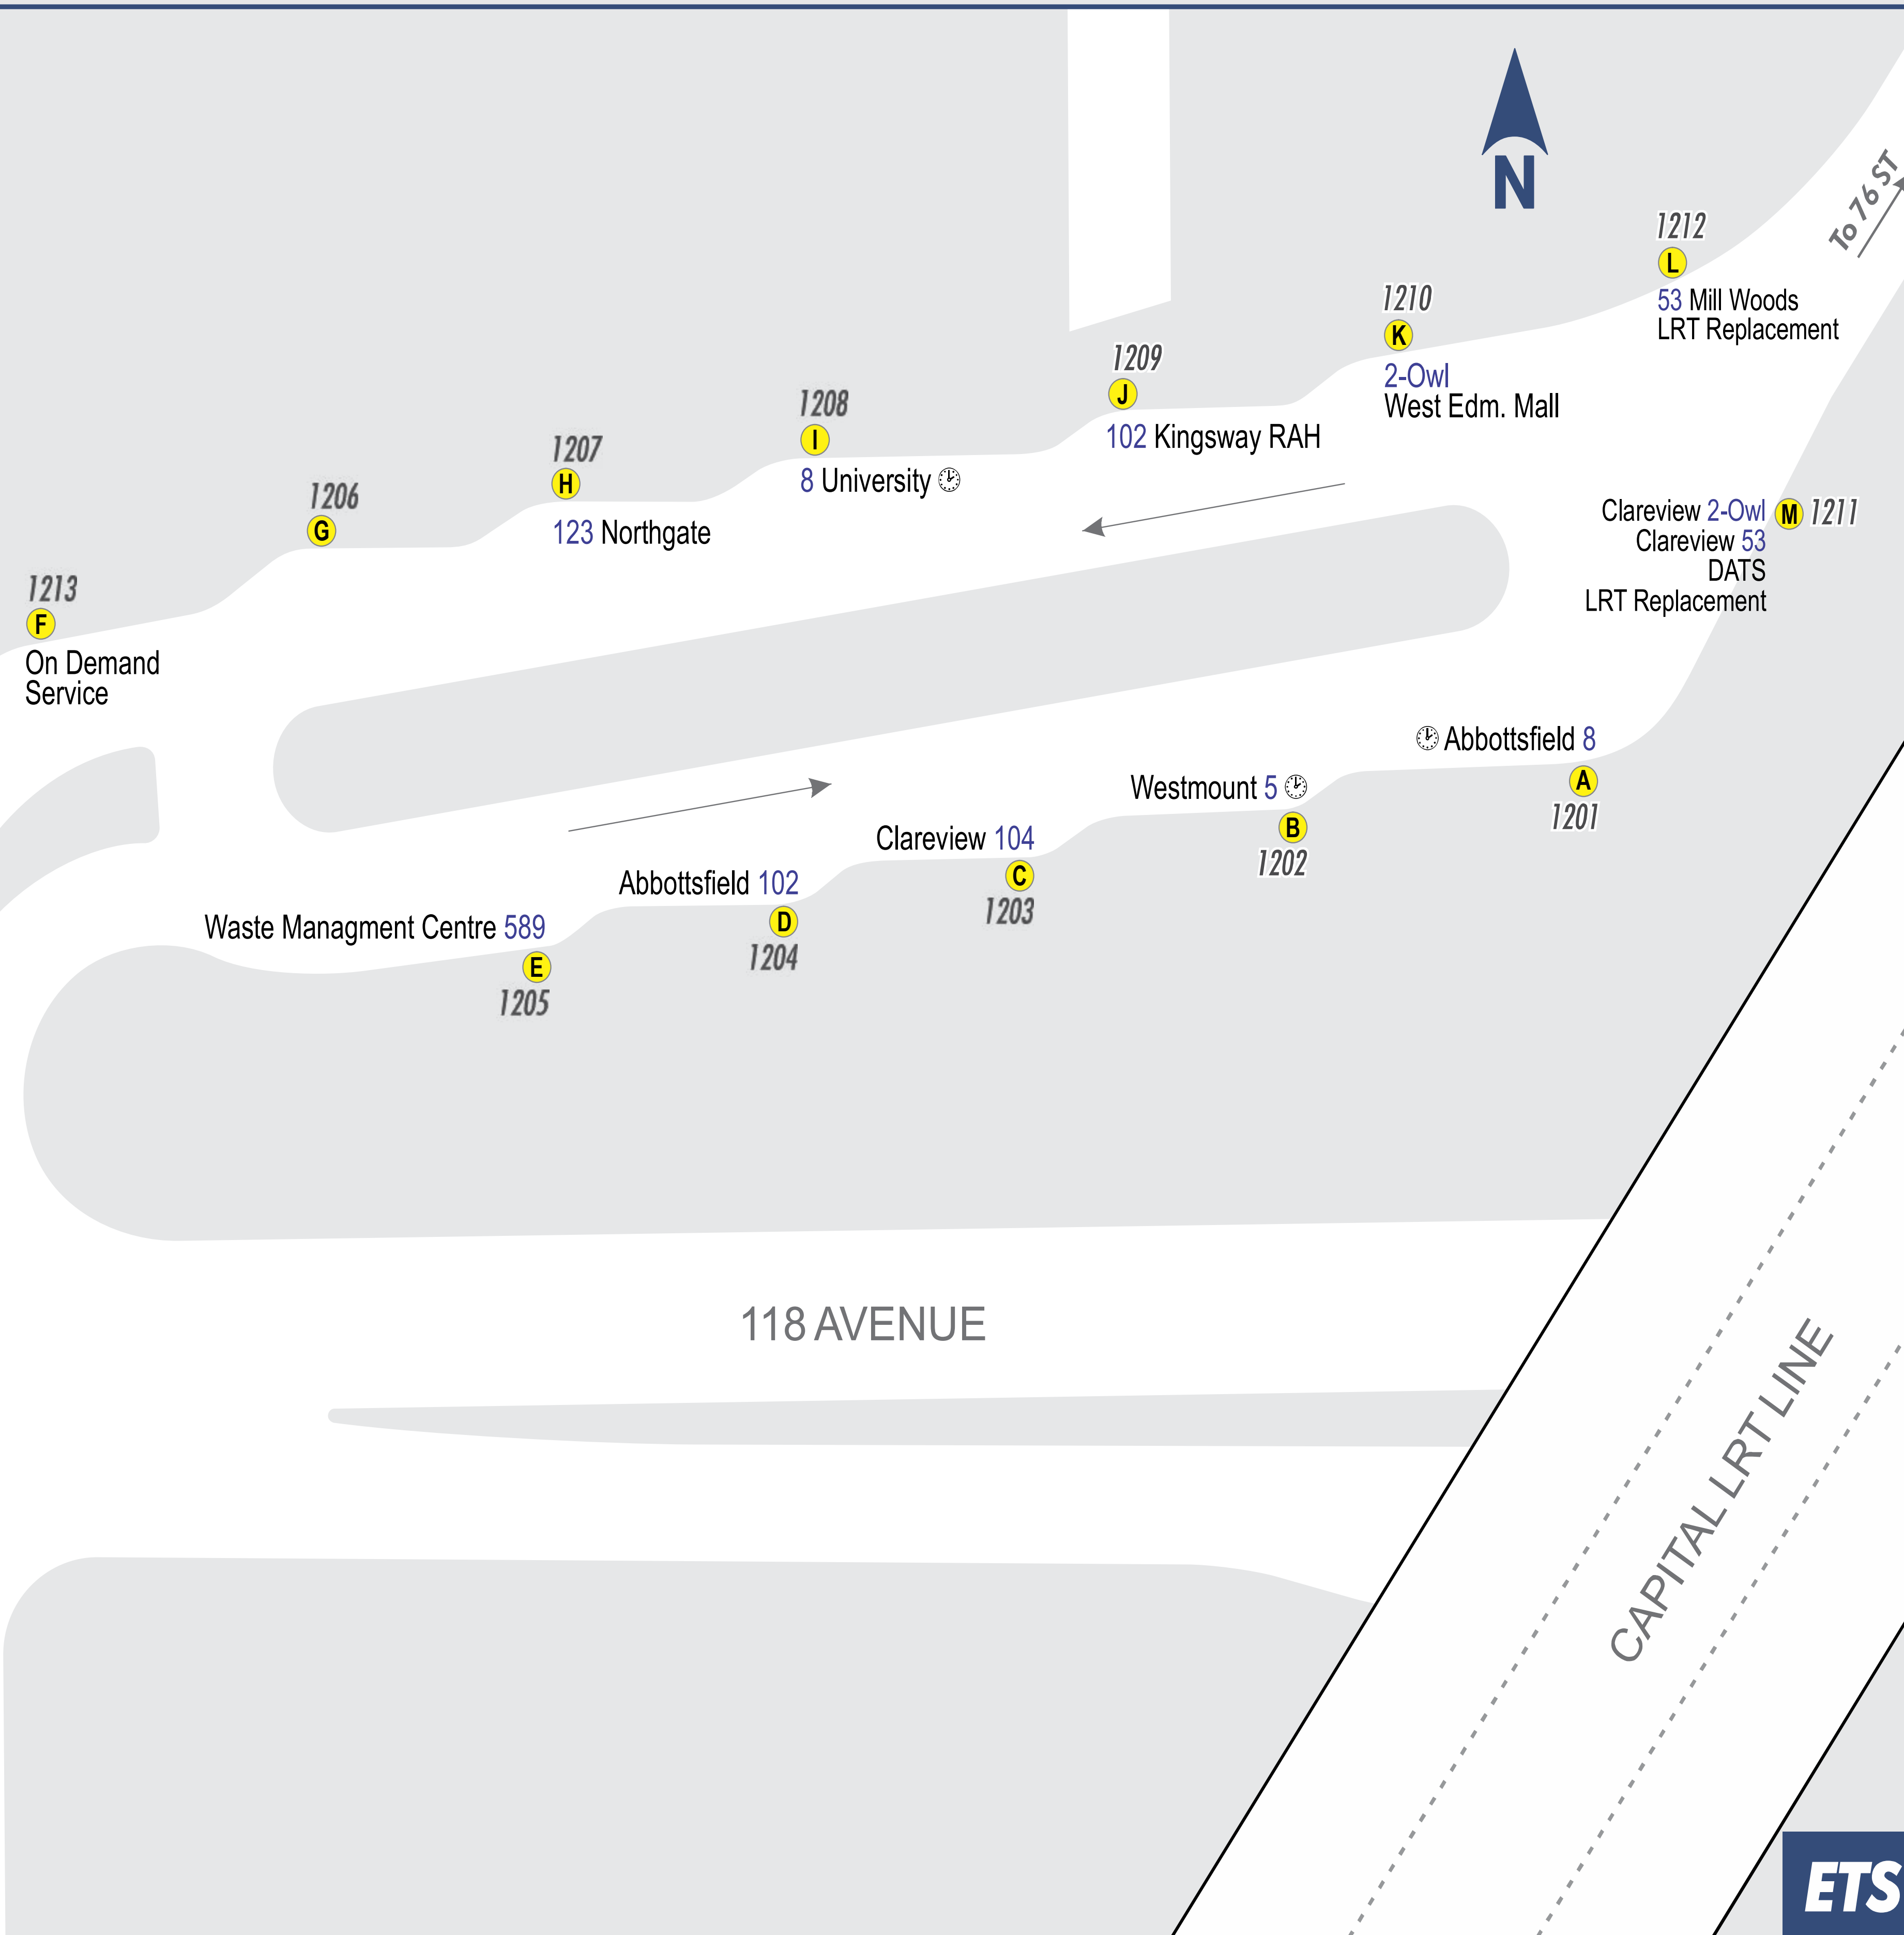

TRANSIT INFORMATION

DEPARTURE TIMES

REVISED FEBRUARY 5, 2023
SUBJECT TO CHANGE WITHOUT NOTICE

For more information visit edmonton.ca/transit

Edmonton
Transit
Service

LRT CAPITAL LINE

TO CLAREVIEW BUS STOP 1742 NB
WEEKDAY
5:37
5:49
6:01
6:13
6:25
6:37
6:49
6:55
7:01
7:07
7:13
7:25
7:37
7:49
7:55
8:01
8:07
8:13
8:25
8:37
8:49
8:55
9:01
9:07
9:13
9:25
9:37
9:49
9:55
10:01
10:13
10:25
10:37
10:49
11:01
11:13
11:25
11:37
11:49
12:01
12:13
12:25
12:37
12:49
1:01
1:13
1:25
1:37
1:49
2:01
2:13
2:25
2:37
2:49
3:01
3:13
3:25
3:37
3:49
3:55
4:01
4:07
4:13
4:19
4:25
4:31
4:37
4:43
4:49
4:55

TRANSIT INFORMATION

REVISED FEBRUARY 5, 2023
SUBJECT TO CHANGE WITHOUT NOTICE

For more information visit edmonton.ca/transit

Edmonton
Transit
Service

Coliseum Transit Centre

Effective April 25, 2021
BusLink 1200

LEGEND	
15	Route Number
	Frequent Route
5101	Bus Stop Number
	Bus Stop Letter

**On Demand Transit shuttle
shuttle buses provide service for
select neighborhoods and seniors'
residences across Edmonton.**