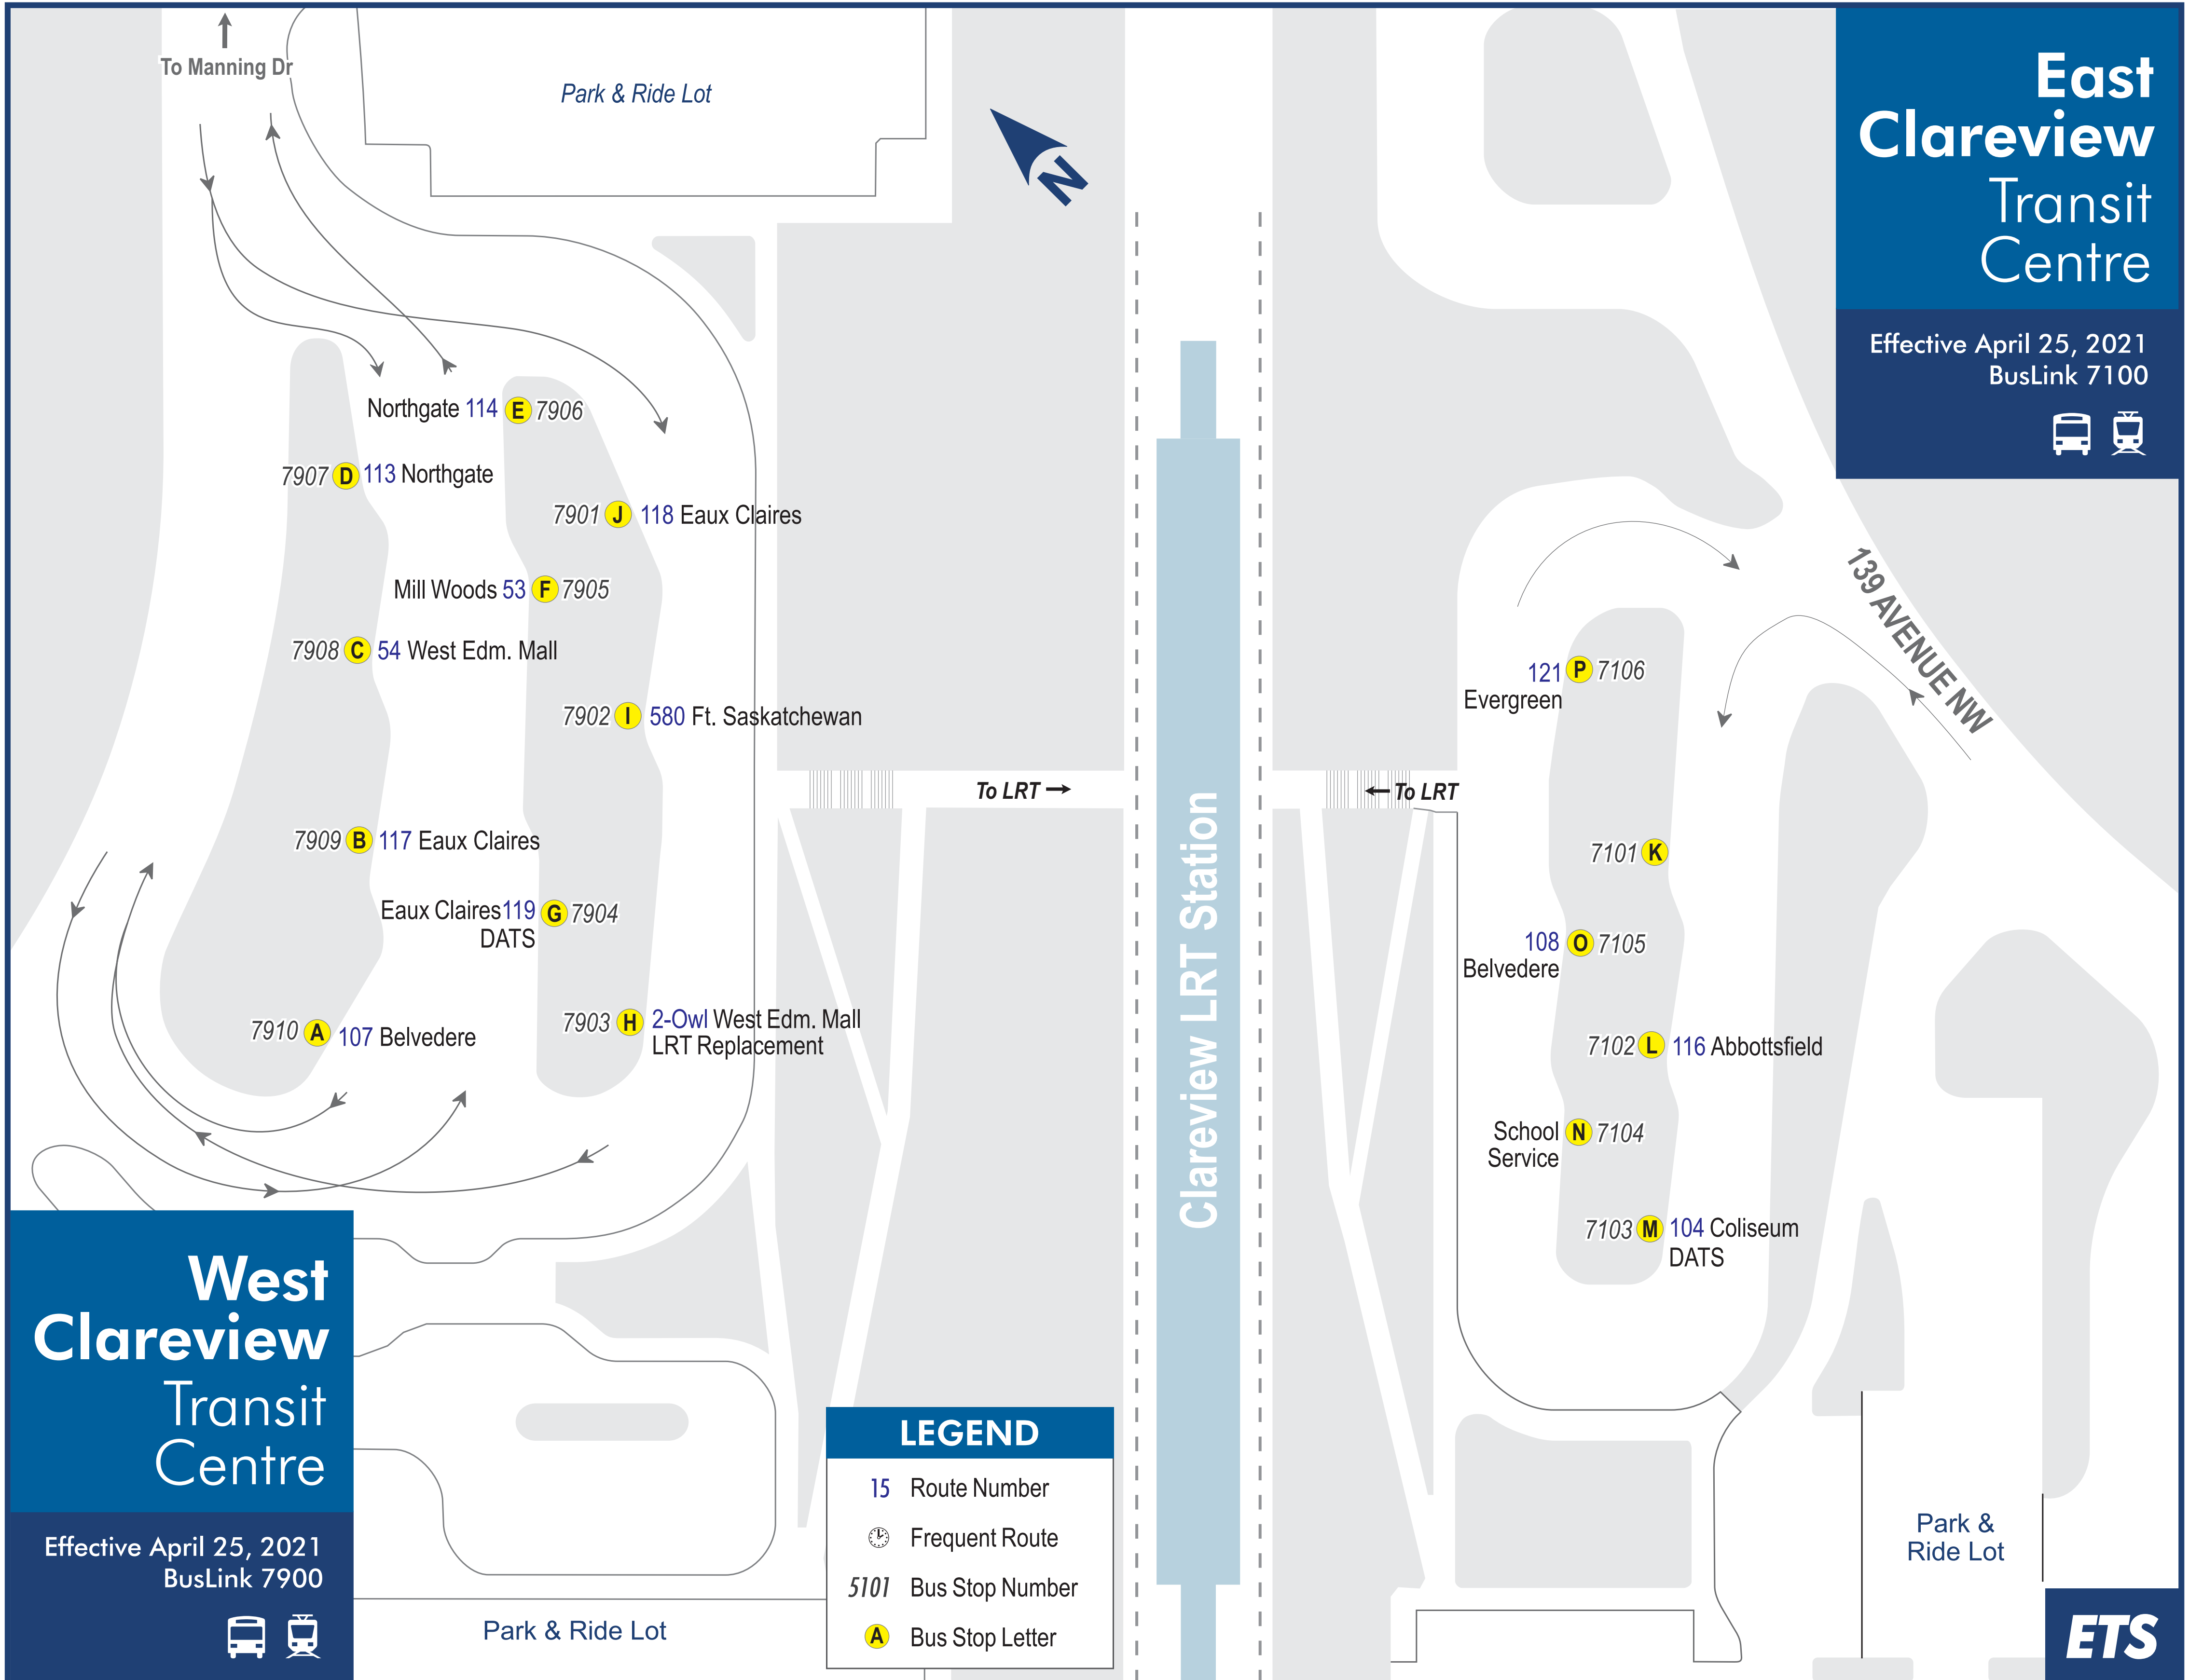

TRANSIT INFORMATION

DEPARTURE TIMES

REVISED SEPTEMBER 3, 2023
SUBJECT TO CHANGE WITHOUT NOTICE

For more information visit edmonton.ca/transit

Edmonton
Transit
Service

ROUTE 104	ROUTE 104	ROUTE 116	ROUTE 104	ROUTE 116
TO COLISEUM BUS STOP 7103 SB	TO COLISEUM BUS STOP 7103 SB	TO ABBOTTSFIELD BUS STOP 7102 SB	TO COLISEUM BUS STOP 7103 SB	TO ABBOTTSFIELD BUS STOP 7102 SB
WEEKDAY	WEEKDAY	SATURDAY	SATURDAY	SUNDAY
5:24	5:31	8:22	8:22	9:54
5:54	6:00	8:52	8:52	10:24
6:24	6:27	9:22	9:22	10:54
6:56	6:59	9:52	9:52	11:24
7:11	7:14	10:22	10:22	11:54
7:26	7:29	10:52	10:52	12:24
7:41	7:44	11:22	11:22	12:54
7:56	7:59	11:52	11:52	1:24
8:11	8:14	12:22	11:29	1:54
8:30	8:33	12:52	11:59	2:24
8:53	8:56	1:22	12:29	2:54
9:16	9:19	1:52	12:59	3:24
9:36	9:39	2:22	1:29	3:54
9:56	9:59	2:52	1:59	4:24
10:16	10:19	3:22	2:29	4:54
10:36	10:39	3:52	2:59	5:24
10:56	10:59	4:22	3:29	5:54
11:16	11:19	4:52	3:59	6:24
11:36	11:39	5:22	4:29	6:54
11:56	11:59	5:52	4:59	
12:16	12:19	6:22	5:29	
12:36	12:39	6:52	5:59	
12:56	12:59	7:22	6:29	
1:16	1:19		6:59	
1:36	1:39		7:29	
1:56	1:59		7:59	
2:16	2:19		8:29	
2:36	2:39		8:59	
2:56	2:59		9:29	
3:15	3:18		9:59	
3:33	3:36		10:29	
3:48	3:51		10:59	
4:03	4:06		11:29	
4:18	4:21			
4:33	4:36			
4:48	4:51			
5:18	5:21			
5:48	5:51			
6:18	6:21			
6:48	6:51			
7:17	7:20			
7:47	7:50			
8:17	8:20			
8:47	8:50			
9:17	9:20			
9:47	9:50			

East Clareview Transit Centre
Effective April 25, 2021
BusLink 7100

West Clareview Transit Centre
Effective April 25, 2021
BusLink 7900

ETS

Bold text indicates p.m. time