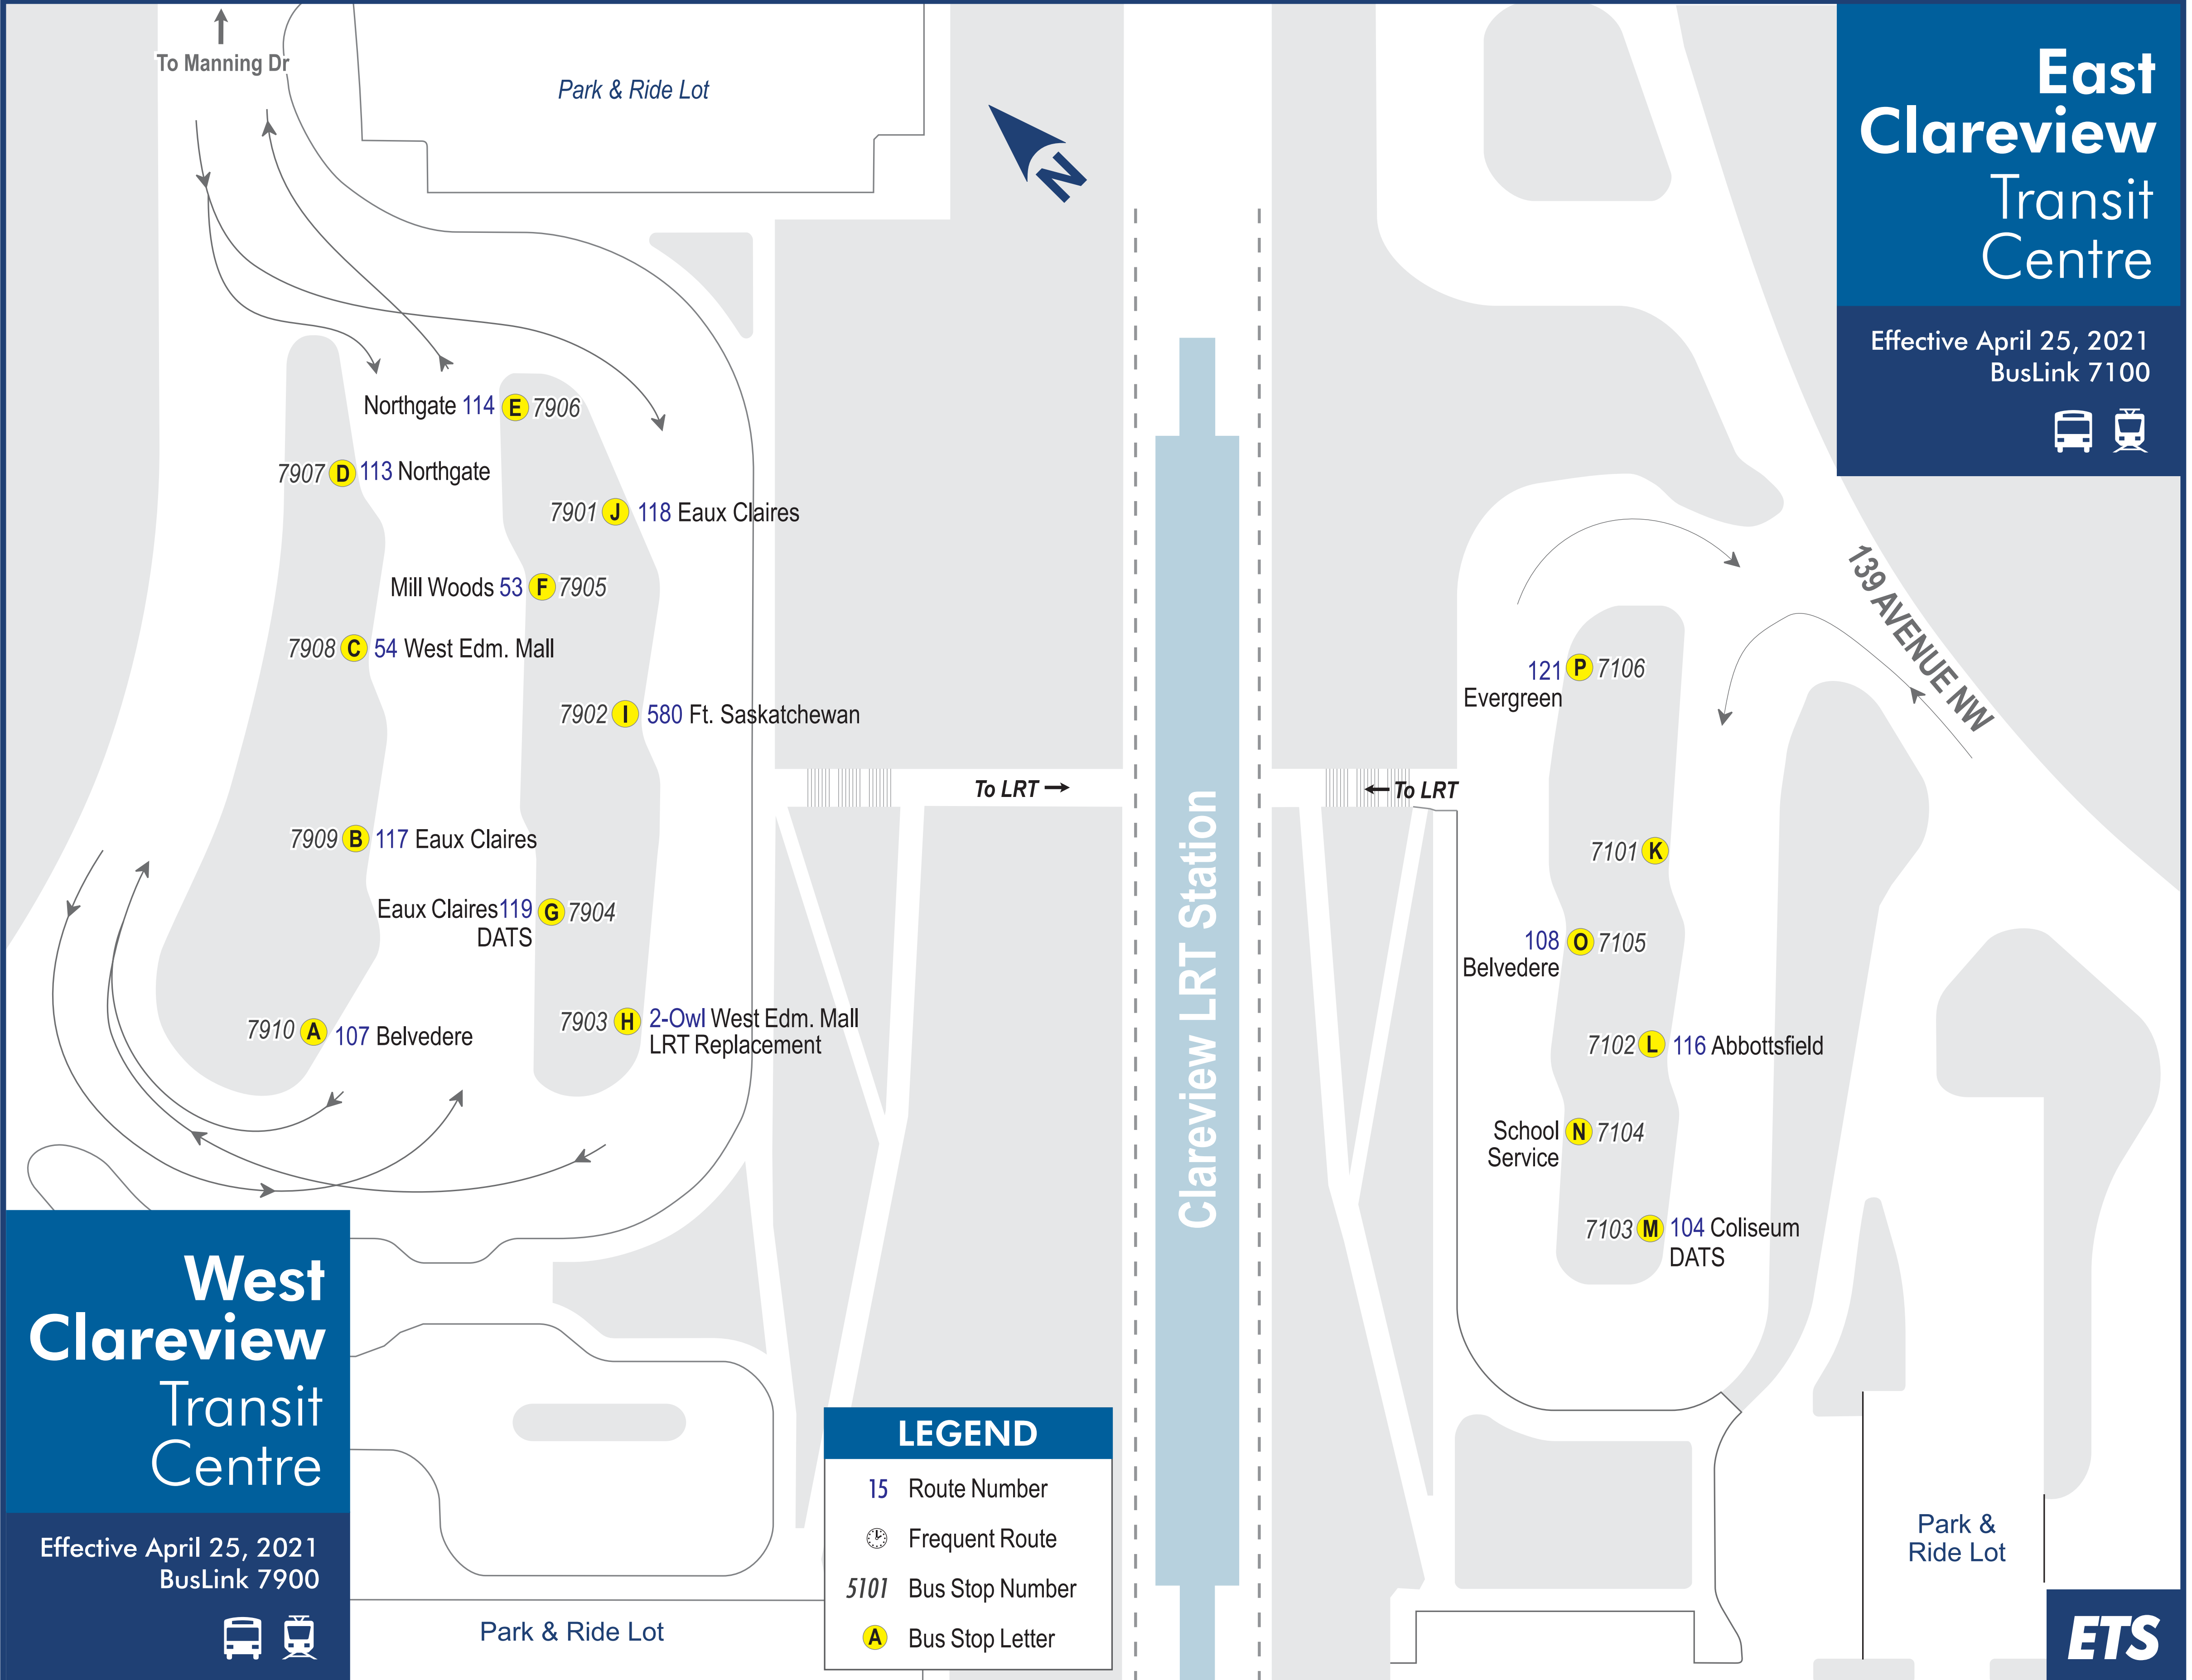

ROUTE 116

TO ABBOTTSFIELD BUS STOP 7102 SB

SATURDAY

6:59	7:59	8:29	8:59	9:14	9:29	9:59	10:29	10:59	11:29	11:59	12:29	12:59	1:29	1:59	2:29	2:59	3:29	3:59	4:29	4:59	5:29	5:59	6:29	6:59	7:29	7:59	8:29	8:59	9:29	9:59	10:29	10:59	11:29	11:59

ROUTE 121

TO EVERGREEN BUS STOP 7106 NB

SATURDAY

6:00	7:00	8:00	9:00	10:00	10:30	11:00	11:30	12:00	1:00	1:30	2:00	2:30	3:00	3:30	4:00	4:30	5:00	5:30	6:00	6:30	7:00	8:00	9:00	10:00	11:00	12:00

ROUTE 104

ROUTE 121

TO EVERGREEN BUS STOP 7106 NB

SUNDAY

6:00	7:00	8:00	9:00	10:00	10:30	11:00	11:30	12:00	12:30	1:00	1:30	2:00	2:30	3:00	3:30	4:00	4:30	5:00	5:30	6:00	6:30	7:00	8:00	9:00	10:00	11:00

ROUTE 108

TO BELVEDERE BUS STOP 7105 NB

SUNDAY

5:53	6:23	6:53	7:23	7:53	8:23	8:53	9:23	9:53	10:23	10:53	11:23	11:53	12:23	12:53	1:23	1:53	2:23	2:53

ROUTE 121

TO EVERGREEN BUS STOP 7106 NB

SUNDAY

6:00	7:00	8:00	9:00	10:00	10:30	11:00	11:30	12:00	1:00	1:30	2:00	2:30	3:00	3:30	4:00	4:30	5:00	5:30	6:00	6:30	7:00	8:00	9:00	10:00	11:00	12:00

ROUTE 116

TO ABBOTTSFIELD BUS STOP 7102 SB

SUNDAY

6:16	7:16	8:16	9:16	10:17	10:47	11:17	11:47	12:17	12:47	1:17	1:47	2:17	2:47	3:17	3:47	4:17	4:47	5:16	5:45	6:15	6:45	7:15	7:45	8:15	8:45	9:15

ROUTE 121

TO EVERGREEN BUS STOP 7106 NB

SUNDAY

6:00	7:00	8:00	9:00	10:00	10:30	11:00	11:30	12:00	12:30	1:00	1:30	2:00	2:30	3:00	3:30	4:00	4:30	5:00	5:30	6:00	6:30	7:00	8:00	9:00	10:00	11:00

East Clareview Transit Centre

Effective April 25, 2021
BusLink 7100

West Clareview Transit Centre

Effective April 25, 2021
BusLink 7900

LEGEND

- 15 Route Number
- 🕒 Frequent Route
- 5101 Bus Stop Number
- A Bus Stop Letter