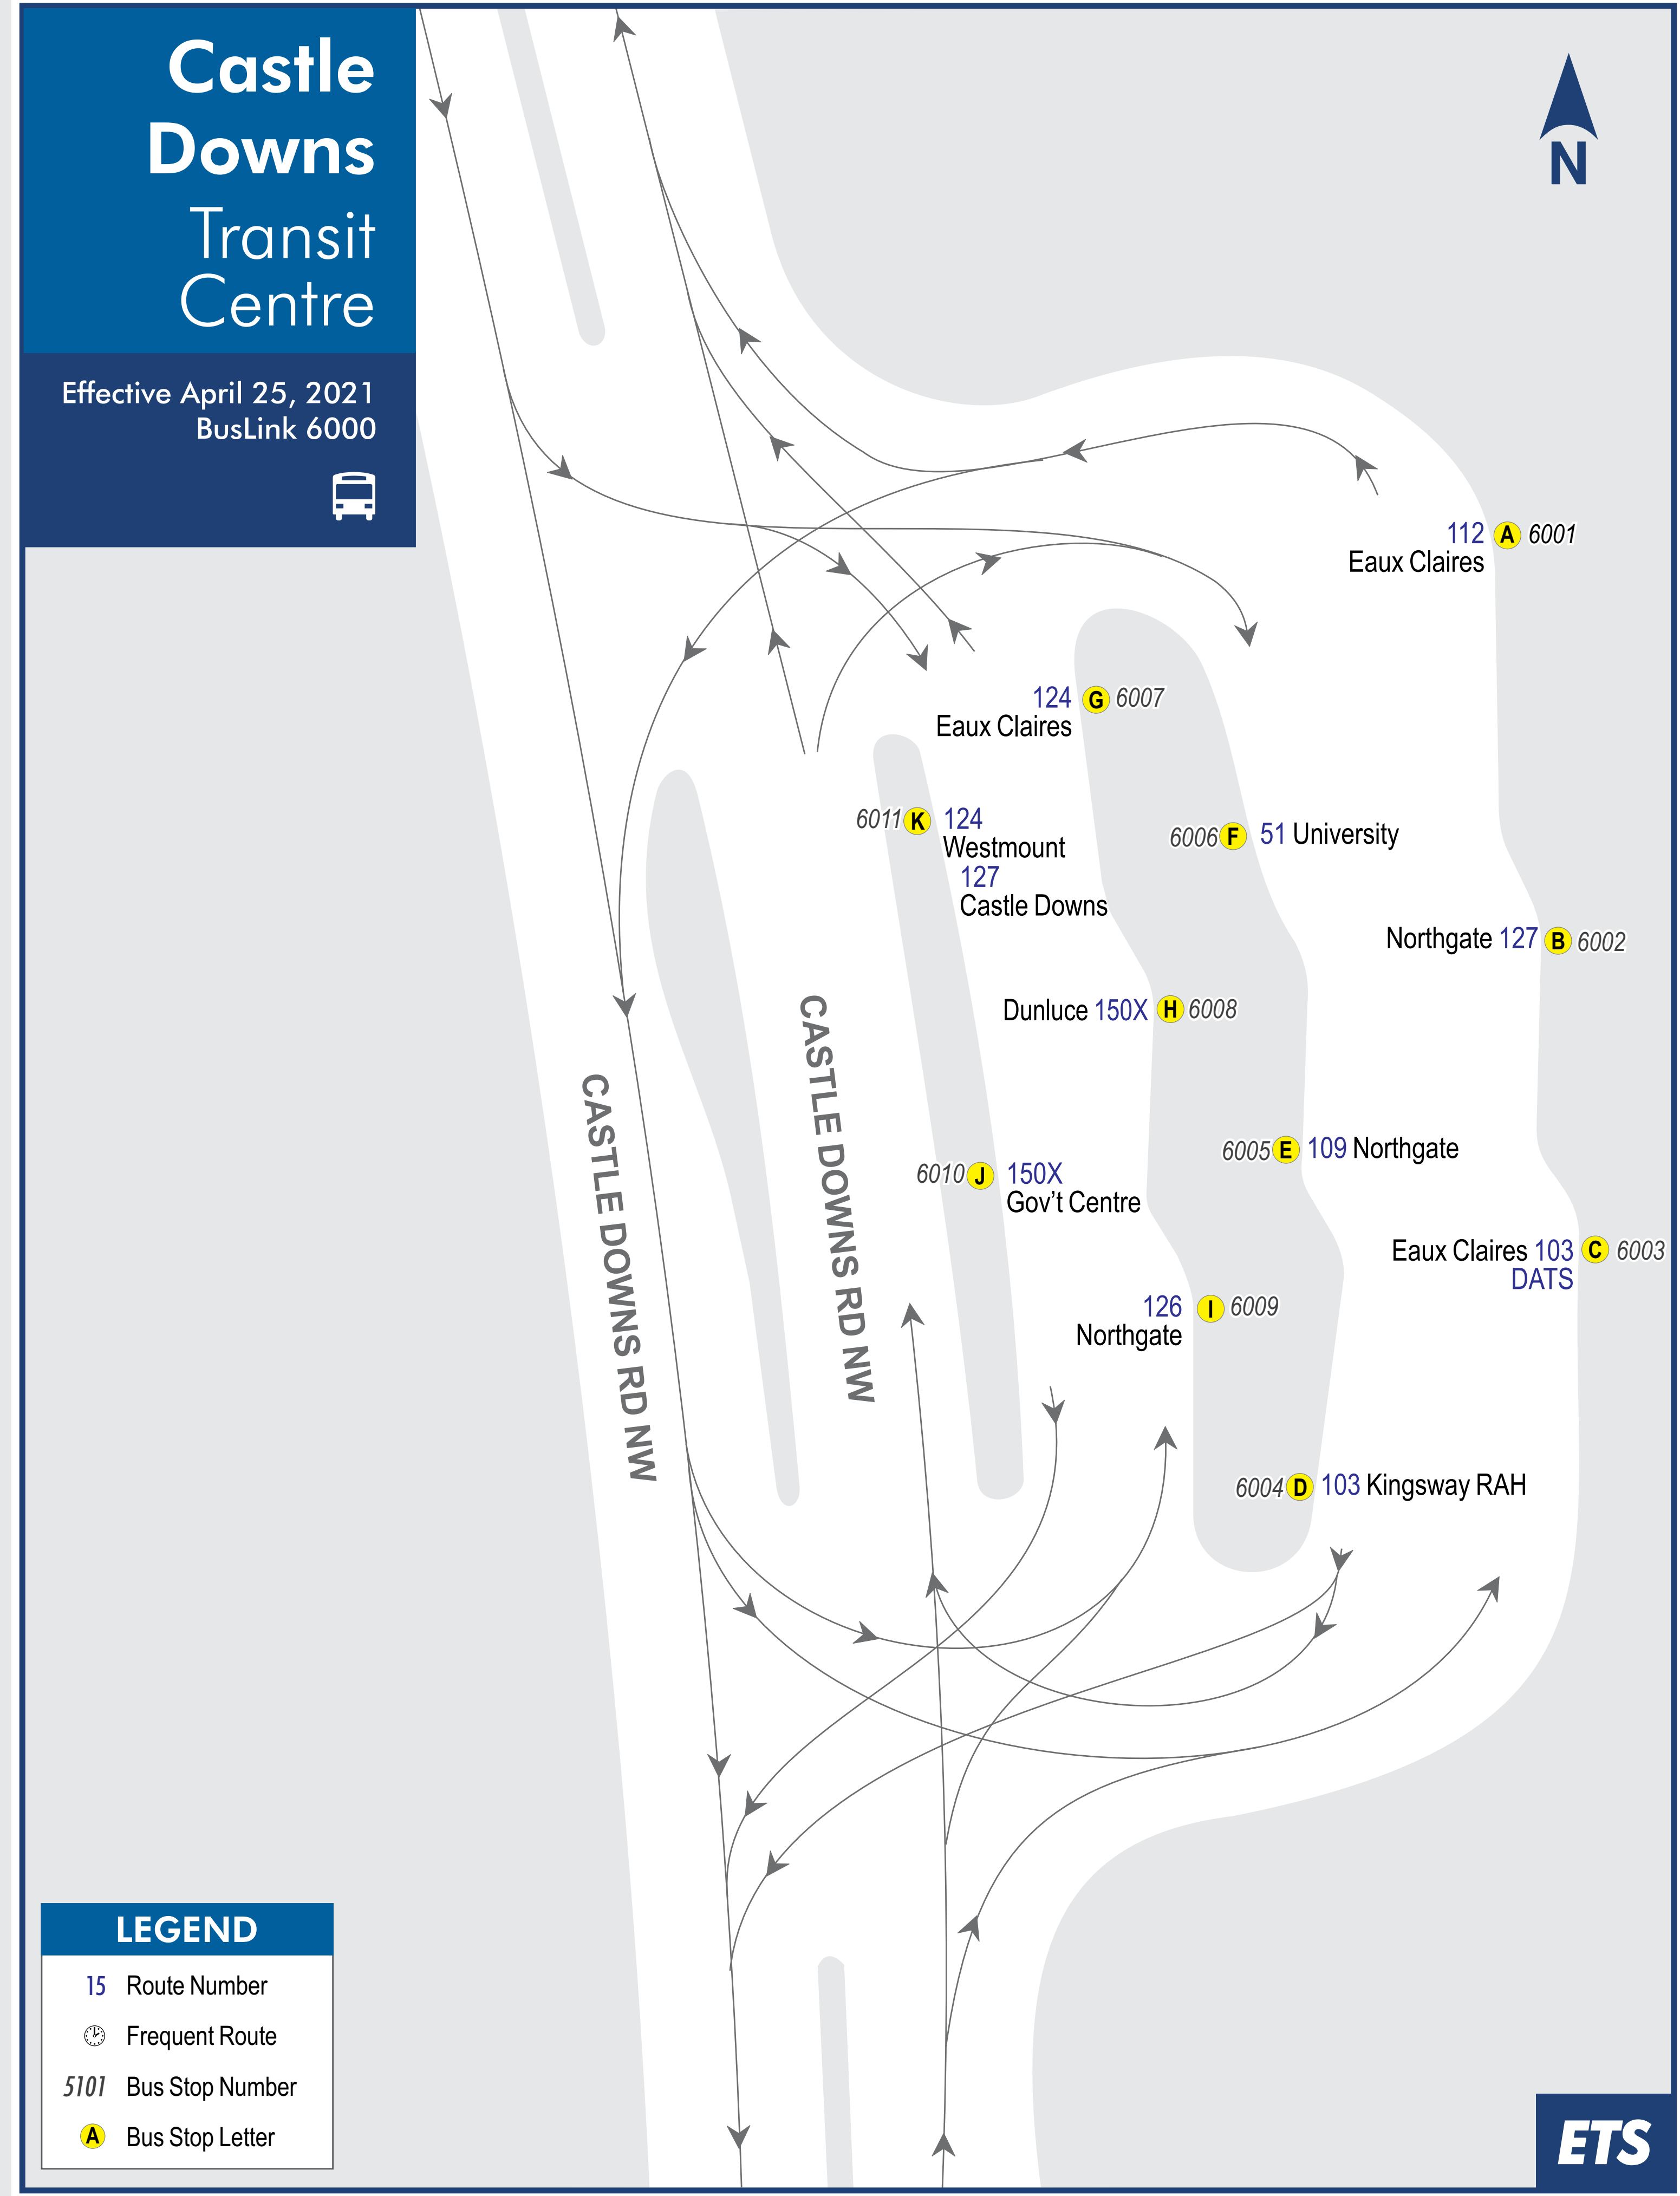

## DEPARTURE TIMES

REVISED SEPTEMBER 3, 2023  
SUBJECT TO CHANGE WITHOUT NOTICE

For more information visit [edmonton.ca/transit](http://edmonton.ca/transit)

Edmonton  
Transit  
Service

<b>ROUTE 051</b> TO UNIVERSITY BUS STOP 6006 SB - <b>WEEKDAY</b> 5:26 5:56 6:23 7:02 7:12 7:22 7:32 7:42 7:52 8:02 8:12 8:16 8:22 8:32 8:42 8:52 9:08 9:28 9:48 10:08 10:28 10:48 11:08 11:28 11:48 12:08 12:28 12:48 1:08 1:28 1:48 2:08 2:28 2:51 3:18 3:47 4:17 4:47 5:18 5:46 6:17 6:49 7:19 7:49 8:19 8:49 9:19 9:50 10:51	1:55 2:15 2:35 2:55 3:17 3:40 4:00 4:30 5:00 5:30 5:56 6:23 7:02 7:12 7:22 7:32 7:42 7:52 8:02 8:12 8:16 8:22 8:32 8:42 8:52 9:08 9:28 9:48 10:08 10:28 10:48 11:08 11:28 11:48 12:08 12:28 12:48 1:08 1:28 1:48 2:08 2:28 2:51 3:18 3:47 4:17 4:47 5:18 5:46 6:17 6:49 7:19 7:49 8:19 8:49 9:19 9:50 10:51	6:12 6:42 6:57 7:12 7:27 7:42 7:57 8:12 8:27 8:47 9:12 9:38 10:07 11:07 11:37 12:07 12:37 1:07 1:37 2:07 2:37 3:07 3:39 3:59 4:19 4:39 4:59 5:19 5:39 6:09 6:39 7:06 7:36 8:06 8:36 9:06 9:36 10:06 11:05 12:05	<b>ROUTE 124</b> TO EAUX CLAIRES BUS STOP 6007 NB - <b>WEEKDAY</b> 6:07 6:37 7:05 7:20 7:35 7:50 8:05 8:20 8:35 8:50 9:09 9:39 10:09 10:39 11:09 11:39 12:09 12:39 1:09 1:39 2:09 2:39 3:09 3:42 3:49 3:57 4:12 4:27 4:42 4:57 5:12 5:25 5:40 5:55 6:16 6:47 7:15 7:45 8:15 8:45 9:15 9:45 10:15 10:45 11:45 12:45	4:35 4:50 5:05 5:20 5:37 6:07 6:37 7:07 7:37 8:07 8:37 9:07 9:37 10:22 11:22 12:22	<b>ROUTE 127</b> TO CASTLE DOWNS BUS STOP 6011 NB - <b>WEEKDAY</b> 9:00 10:00 11:00 12:00 1:00 2:00 3:00	6:02 6:32 7:02 8:02 9:02	<b>ROUTE 103</b> TO EAUX CLAIRES BUS STOP 6003 NB - <b>SATURDAY</b> 6:48 7:18 7:48 8:18 8:48 9:20 9:54 10:27 10:57 11:27 11:57 12:27 12:57 1:27 1:57 2:27 2:57 3:27 3:57 4:27 4:57 5:26 5:54 6:23 6:53 7:23 7:53 8:23 8:53 9:23 9:53 10:23 10:53 11:23 11:53 12:23 12:53	<b>ROUTE 109</b> TO NORTHGATE BUS STOP 6005 SB - <b>SATURDAY</b> 8:06 8:36 9:06 10:06 10:36 11:06 11:36 12:06 12:36 1:06 1:36 2:06 2:36 3:06 3:36 4:06 4:36 5:06 5:36 6:06 6:36 7:06 7:36 8:06 8:36 9:06 9:36	10:50 11:20 11:50 12:20	1:21 1:51 2:21 2:51 3:21 3:51 4:21 4:51 5:21 5:51 6:21 6:51 7:21	3:12 4:12 5:12	<b>ROUTE 127</b> TO CASTLE DOWNS BUS STOP 6011 NB - <b>SATURDAY</b> 8:59 9:59 10:59 11:59 12:59 1:59 2:59 3:59 4:59	9:11 9:41 10:11 10:41 11:11 11:41 12:11 12:41	<b>ROUTE 124</b> TO EAUX CLAIRES BUS STOP 6007 NB - <b>SUNDAY</b> 10:34 11:04 11:34 12:04 12:34 1:04 1:34 2:04 2:34 3:04 3:34 4:04 4:34 5:05 5:35 6:05 6:35 7:05 7:35	<b>ROUTE 103</b> TO KINGSWAY/ROYAL ALEX BUS STOP 6004 SB - <b>SUNDAY</b> 6:14 6:44 7:14 7:44 8:14 8:44 9:12 9:45 10:15 10:45 11:15 11:45 12:15 12:45	<b>ROUTE 051</b> TO UNIVERSITY BUS STOP 6006 SB - <b>SUNDAY</b> 7:03 8:03 9:03 10:03 10:33 11:03 11:33 12:03 12:33 1:03 1:33 2:03 2:33 3:03 3:33 4:03 4:33 5:03 5:33 6:03 6:33 7:03 8:03 9:03	<b>ROUTE 124</b> TO WESTMOUNT BUS STOP 6011 NB - <b>SUNDAY</b> 9:56 10:26 10:56 11:26 11:56 12:26 12:56 1:26 1:56 2:26 2:56 3:26 3:56 4:26 4:56 5:27 5:57 6:27 6:57	<b>ROUTE 124</b> TO WESTMOUNT BUS STOP 6011 NB - <b>SUNDAY</b> 9:56 10:26 10:56 11:26 11:56 12:26 12:56 1:26 1:56 2:26 2:56 3:26 3:56 4:26 4:56 5:27 5:57 6:27 6:57	<b>ROUTE 109</b> TO NORTHGATE BUS STOP 6005 SB - <b>SUNDAY</b> 9:52 10:37 11:07 11:37 12:07 12:37 1:07 1:37 2:07 2:37 3:07 3:37 4:07 4:37 5:07 5:35 6:05 6:35 7:05	<b>ROUTE 126</b> TO NORTHGATE BUS STOP 6009 NB - <b>SUNDAY</b> 10:18 10:48 11:18 11:48 12:18 12:48 1:18 1:48 2:18 2:48 3:18 3:48 4:18 4:48 5:19 5:49 6:19 6:49
<b>ROUTE 103</b> TO KINGSWAY/ROYAL ALEX BUS STOP 6004 SB - <b>WEEKDAY</b> 5:46 6:16 6:31 6:50 7:05 7:20 7:35 7:50 8:05 8:20 8:35 8:50 9:09 9:39 10:09 10:39 11:09 11:39 12:09 12:39 1:09 1:39 2:09 2:39 3:09 3:42 3:49 3:57 4:12 4:27 4:42 4:57 5:12 5:25 5:40 5:55 6:16 6:47 7:15 7:45 8:15 8:45 9:15 9:45 10:15 10:45 11:45 12:45	<b>ROUTE 112</b> TO EAUX CLAIRES BUS STOP 6001 NB - <b>WEEKDAY</b> 5:32 6:02 6:32 7:02 7:22 7:42 8:02 8:22 8:42 9:02 9:32 10:02 10:32 11:02 11:32 12:02 12:32 1:02 1:32 2:02 2:32 3:02 3:32 4:02 4:32 5:02 5:32 6:02 6:32 7:02 7:32 8:02 8:32 9:02 9:32 10:02 10:32 11:02 11:32 12:02 12:32 1:02 1:32 2:02 2:32 3:02 3:32 4:02 4:32 5:02 5:32	<b>ROUTE 124</b> TO WESTMOUNT BUS STOP 6011 NB - <b>WEEKDAY</b> 5:28 5:58 6:28 6:46 7:02 7:17 7:32 7:47 7:56 8:01 8:15 8:29 8:43 9:00 9:29 9:59 10:29 10:59 11:29 11:59 12:29 1:29 1:59 2:29 2:59 3:20 3:35 3:50 4:05 4:20	<b>ROUTE 126</b> TO GOV'T CENTRE EXPRESS BUS STOP 6010 SB - <b>WEEKDAY</b> 6:23 6:38 6:53 7:08 7:23 7:38 7:53 8:08 8:23 8:38	<b>ROUTE 103</b> TO KINGSWAY/ROYAL ALEX BUS STOP 6004 SB - <b>SATURDAY</b> 6:19 7:19 8:19 9:19 10:19	<b>ROUTE 051</b> TO UNIVERSITY BUS STOP 6006 SB - <b>SATURDAY</b> 6:03 7:03 8:03 9:02 9:32 10:02 10:32 11:02 11:32 12:02 12:32 1:02 1:32 2:02 2:32 3:02 3:32 4:02 4:32 5:02 5:32	<b>ROUTE 127</b> TO NORTHGATE BUS STOP 6002 NB - <b>WEEKDAY</b> 8:13 8:43 9:00 9:29 9:59 10:29 10:59 11:29 11:59 12:29 1:29 1:59 2:29 2:59 3:20 3:35 3:50 4:05 4:20	<b>ROUTE 109</b> TO NORTHGATE BUS STOP 6002 NB - <b>SATURDAY</b> 8:21 8:51 9:21 9:51 10:21 10:51 11:21 11:51 12:21 12:51	<b>ROUTE 124</b> TO EAUX CLAIRES BUS STOP 6007 NB - <b>SATURDAY</b> 8:21 8:51 9:21 9:51 10:21 10:51 11:21 11:51 12:21 12:51	<b>ROUTE 127</b> TO NORTHGATE BUS STOP 6002 NB - <b>SATURDAY</b> 9:12 10:12 11:12 12:12	<b>ROUTE 103</b> TO KINGSWAY/ROYAL ALEX BUS STOP 6004 SB - <b>SUNDAY</b> 6:42 7:12 7:42 8:12 8:42 9:14 9:47 10:21 10:51 11:21 11:51 12:21 12:51 1:21 1:51 2:21 2:51 3:21 3:51 4:21 4:51 5:18 5:44 6:11 6:41 7:11 7:41 8:11 8:41	<b>ROUTE 124</b> TO WESTMOUNT BUS STOP 6011 NB - <b>SUNDAY</b> 9:52 10:37 11:07 11:37 12:07 12:37 1:07 1:37 2:07 2:37 3:07 3:37 4:07 4:37 5:07 5:35 6:05 6:35 7:05	<b>ROUTE 126</b> TO NORTHGATE BUS STOP 6009 NB - <b>SUNDAY</b> 10:18 10:48 11:18 11:48 12:18 12:48 1:18 1:48 2:18 2:48 3:18 3:48 4:18 4:48 5:19 5:49 6:19 6:49								