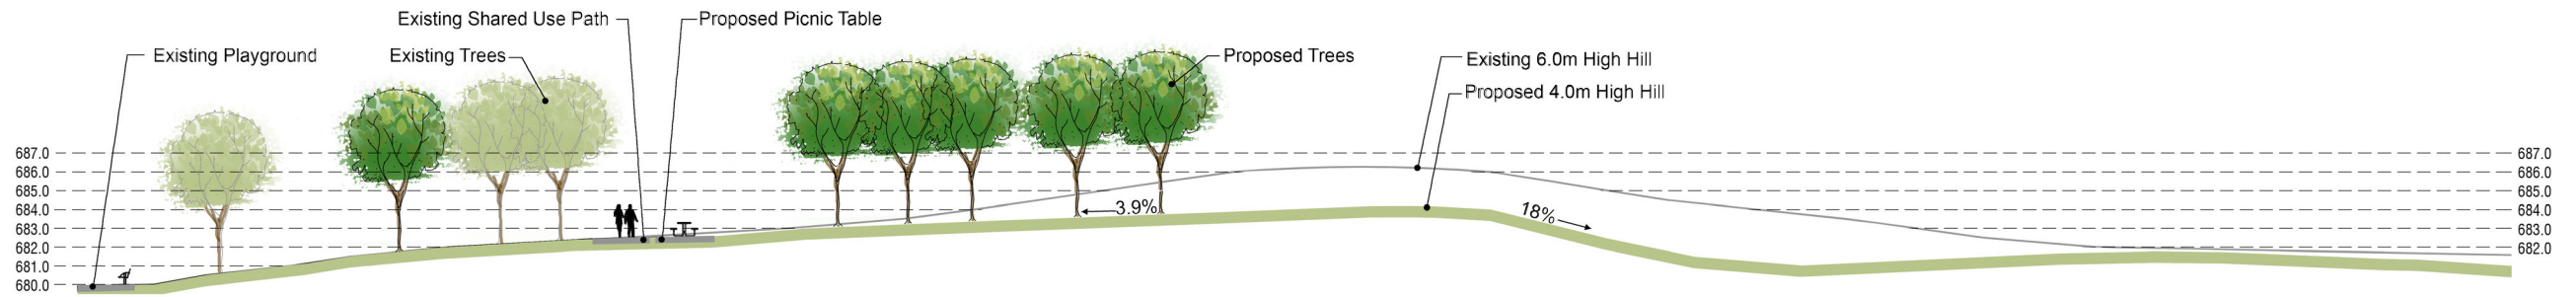

CASTLE DOWNS PARK

SLEDDING HILL SECTIONS

October 10, 2024
EO: 144325

Planview

Section A-A'

Section B-B'