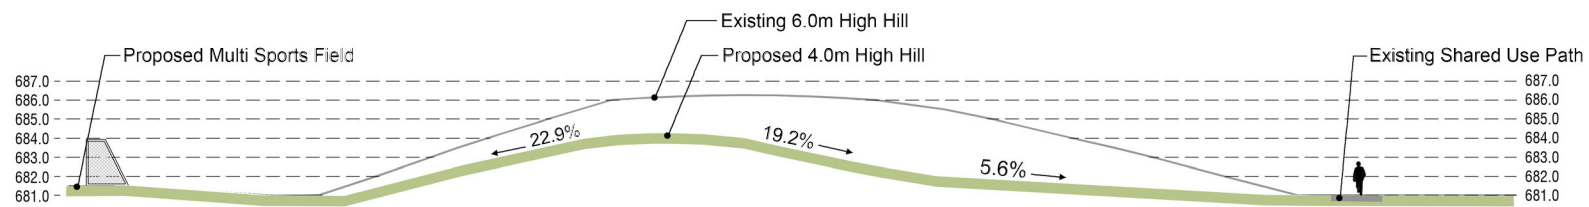

CASTLE DOWNS PARK

SLEDDING HILL SECTIONS

October 10, 2024
EO: 144325

Planview

Section A-A'

Section B-B'