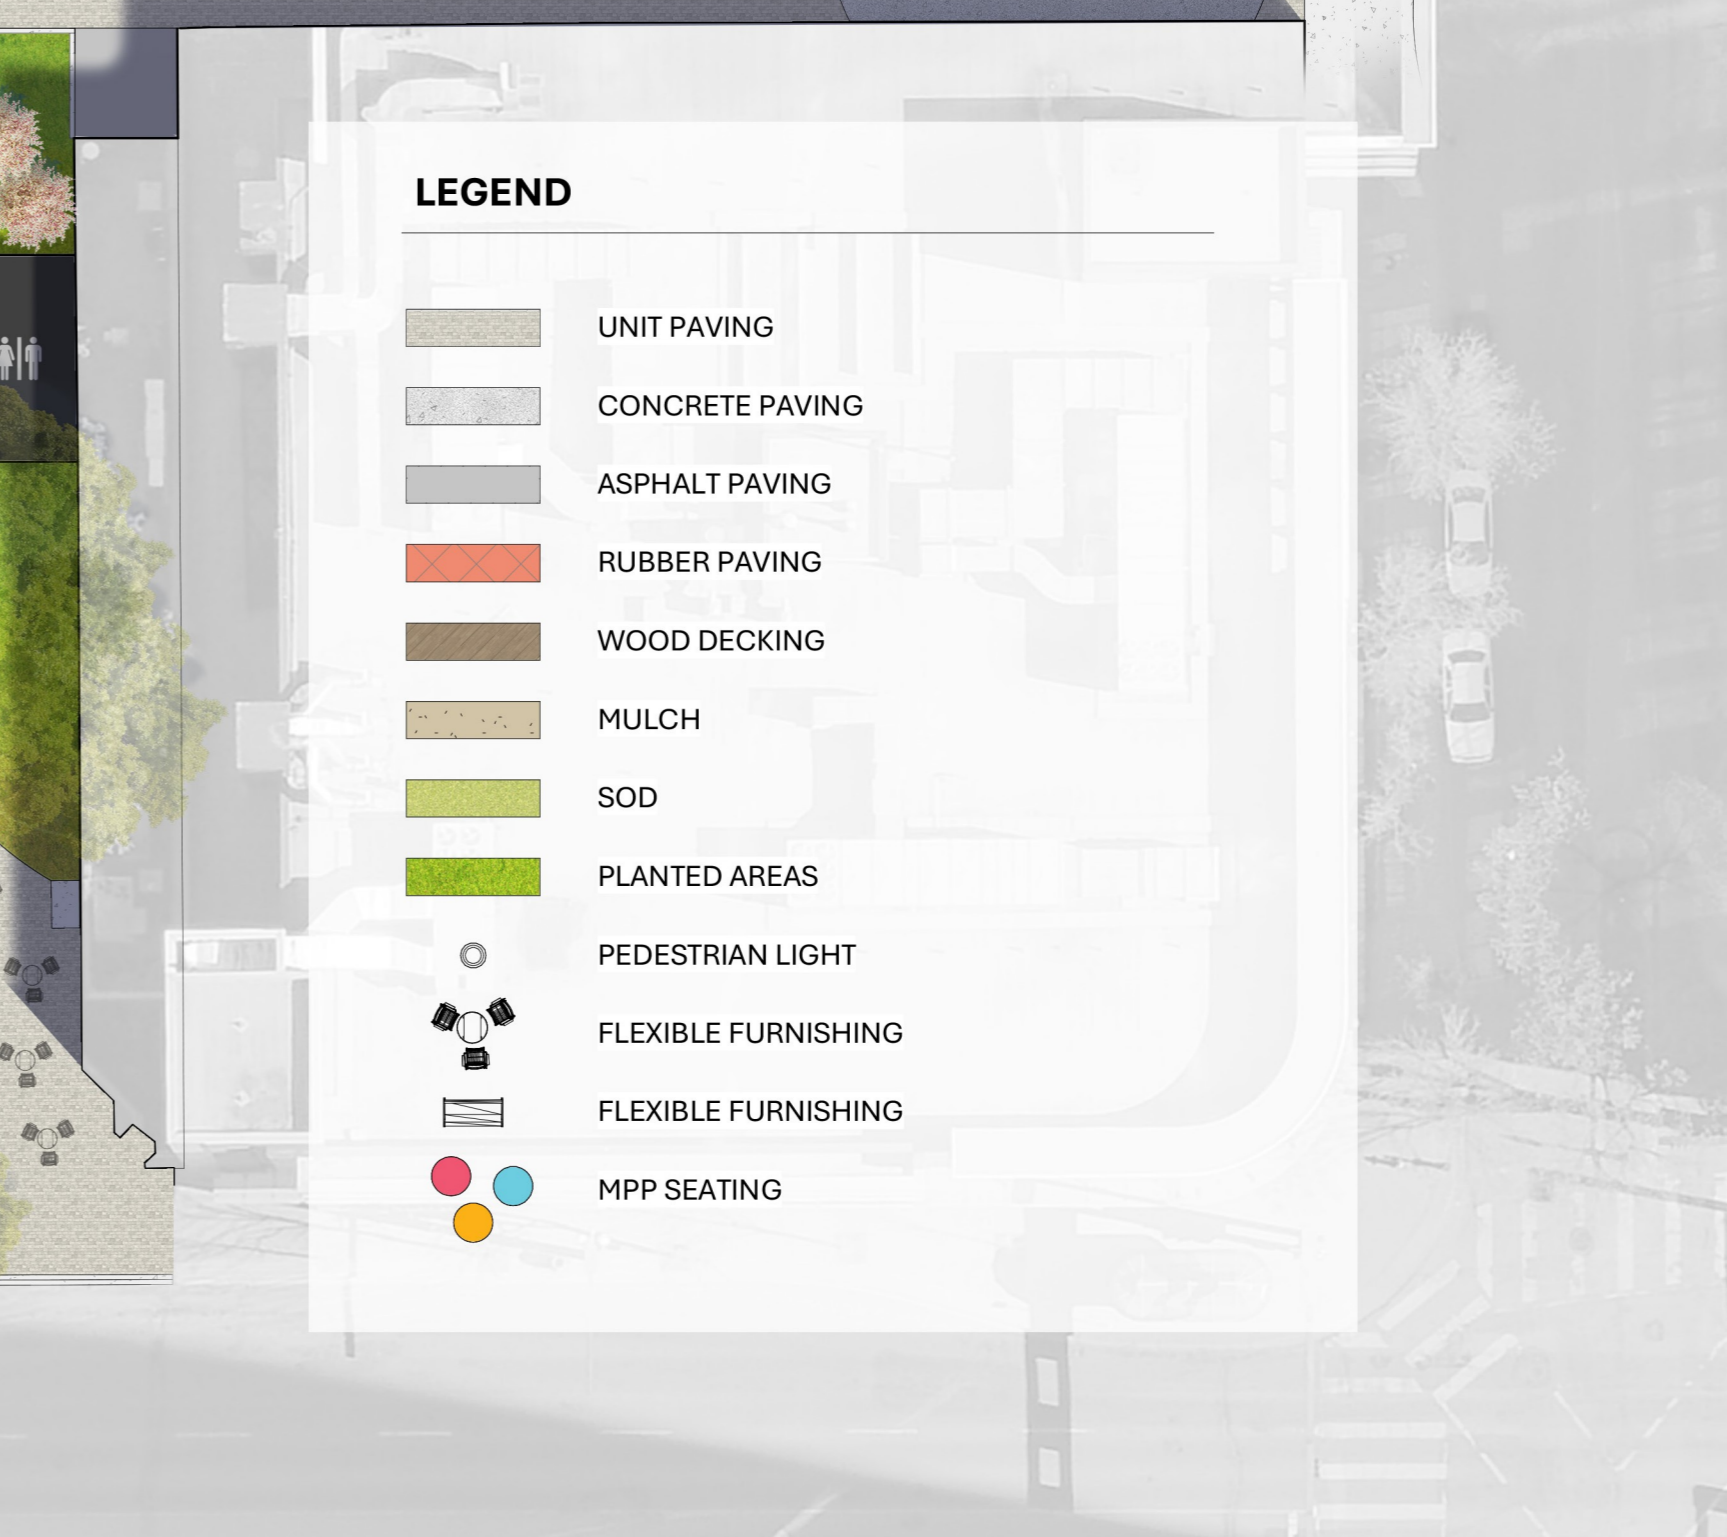

105 ST NW

104ST NW

JASPER AVE

### LEGEND

-  UNIT PAVING
-  CONCRETE PAVING
-  ASPHALT PAVING
-  RUBBER PAVING
-  WOOD DECKING
-  MULCH
-  SOD
-  PLANTED AREAS
-  PEDESTRIAN LIGHT
-  FLEXIBLE FURNISHING
-  FLEXIBLE FURNISHING
-  MPP SEATING