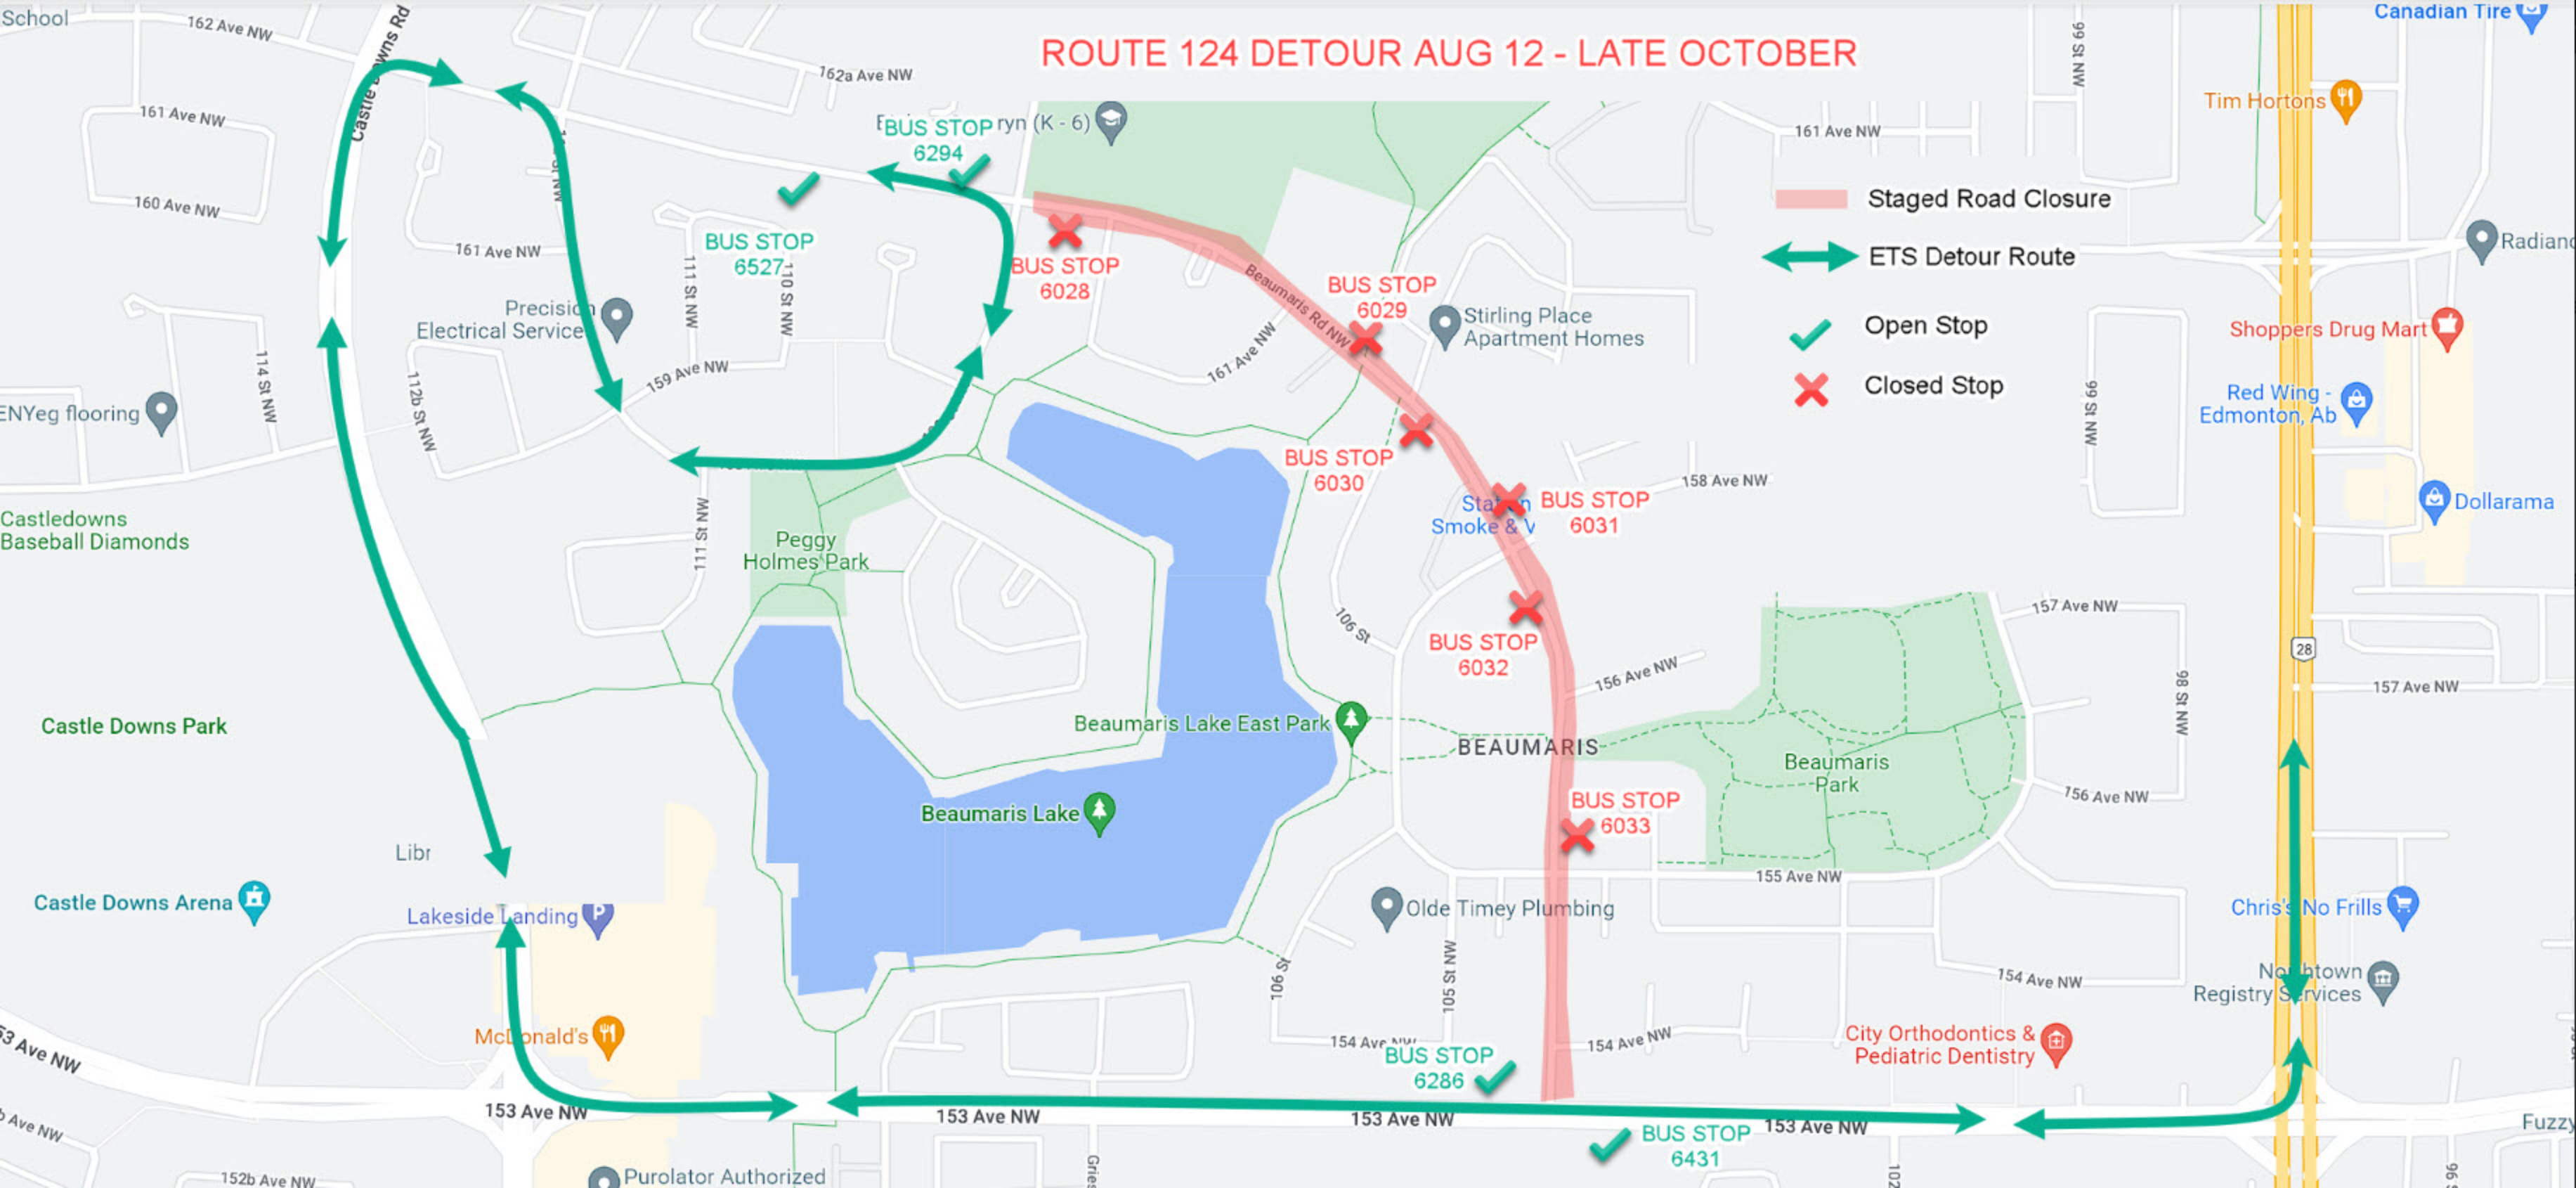

ROUTE 124 DETOUR AUG 12 - LATE OCTOBER

Staged Road Closure

ETS Detour Route

Open Stop

Closed Stop

BUS STOP 6294
ryn (K - 6)

BUS STOP 6527

BUS STOP 6028

BUS STOP 6029

BUS STOP 6030

BUS STOP 6031

BUS STOP 6032

BUS STOP 6033

BUS STOP 6286

BUS STOP 6431

Castle Downs Park

Peggy Holmes Park

Beaumaris Lake East Park

Beaumaris Lake

BEAUMARIS

Beaumaris Park

Castle Downs Arena

Lakeside Landing

McDonald's

Tim Hortons

Canadian Tire