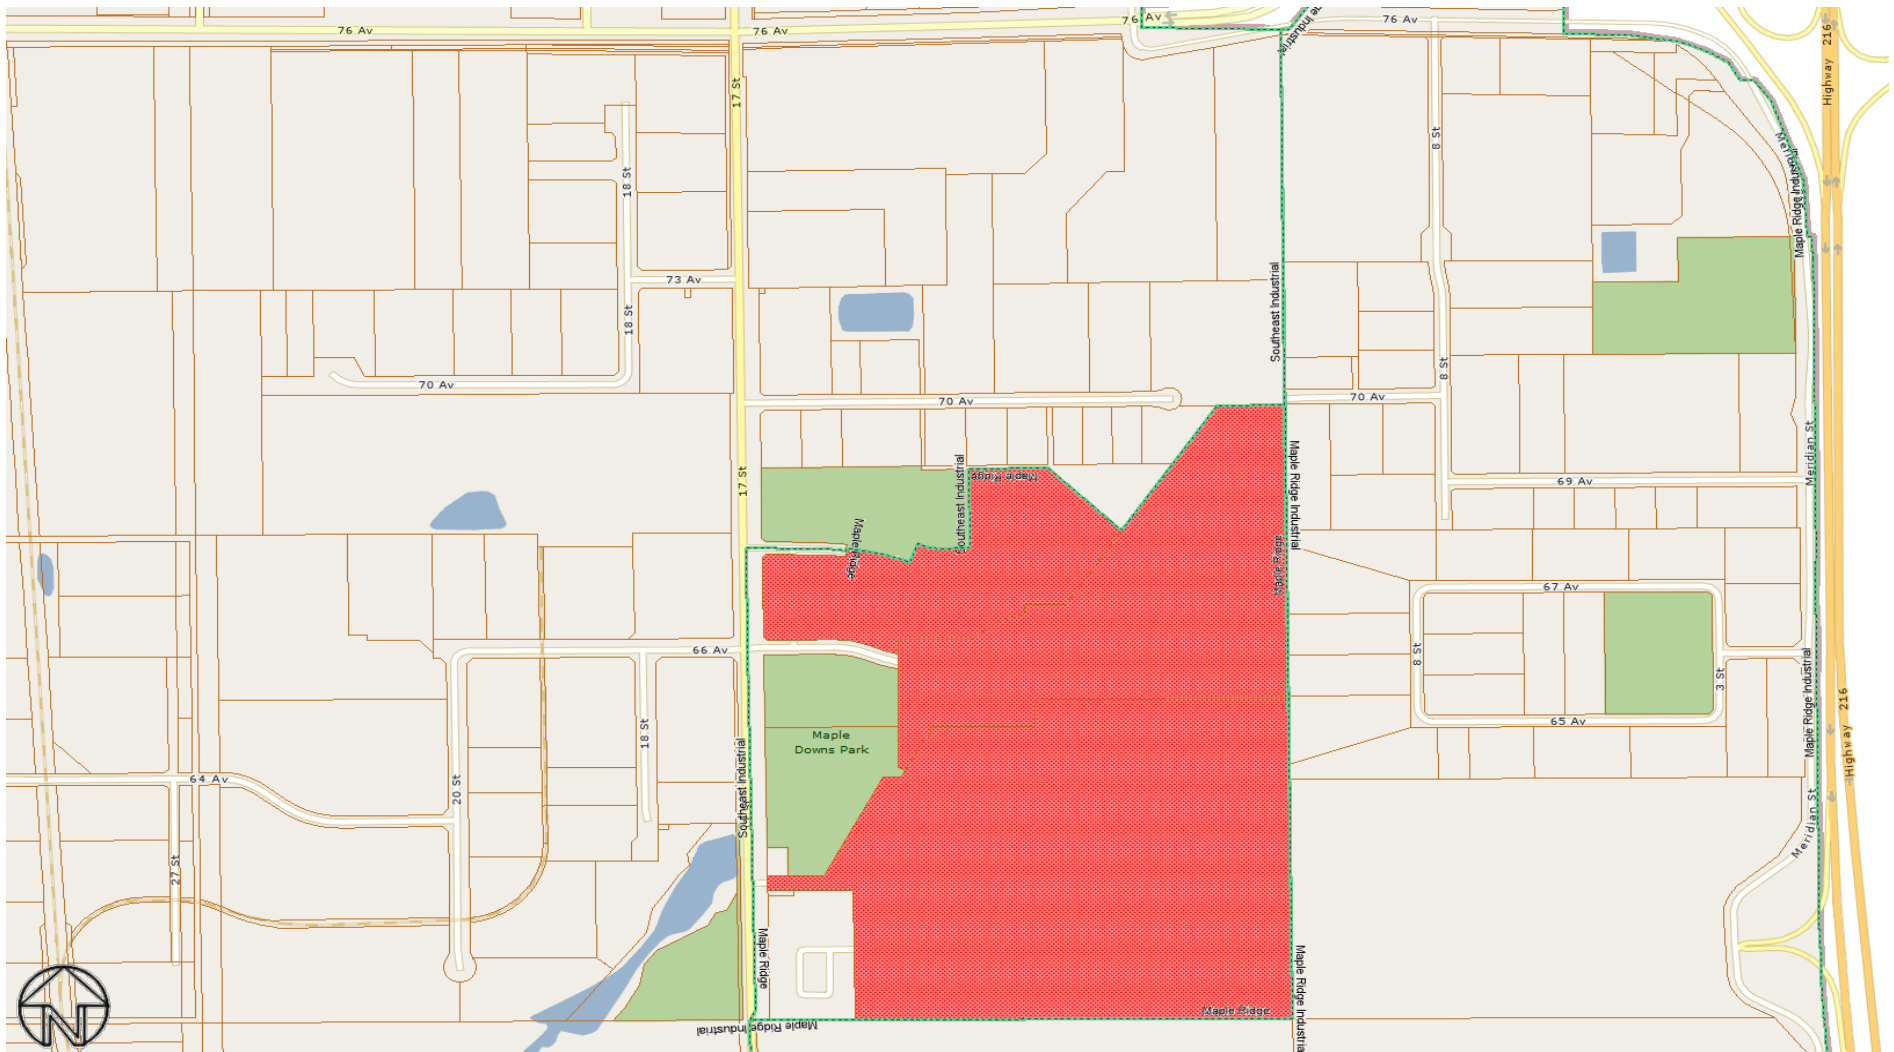

Manufactured Homes Study Area – Maple Ridge

The information provided by this map is for reference purpose only. The City of Edmonton disclaims any liability for the use of this map. This map may not be published, broadcast, redrawn or redistributed in whole or in part without the express written permission of the City of Edmonton, Financial and Corporate Services Department. All rights reserved. Copyright © 2021 The City of Edmonton