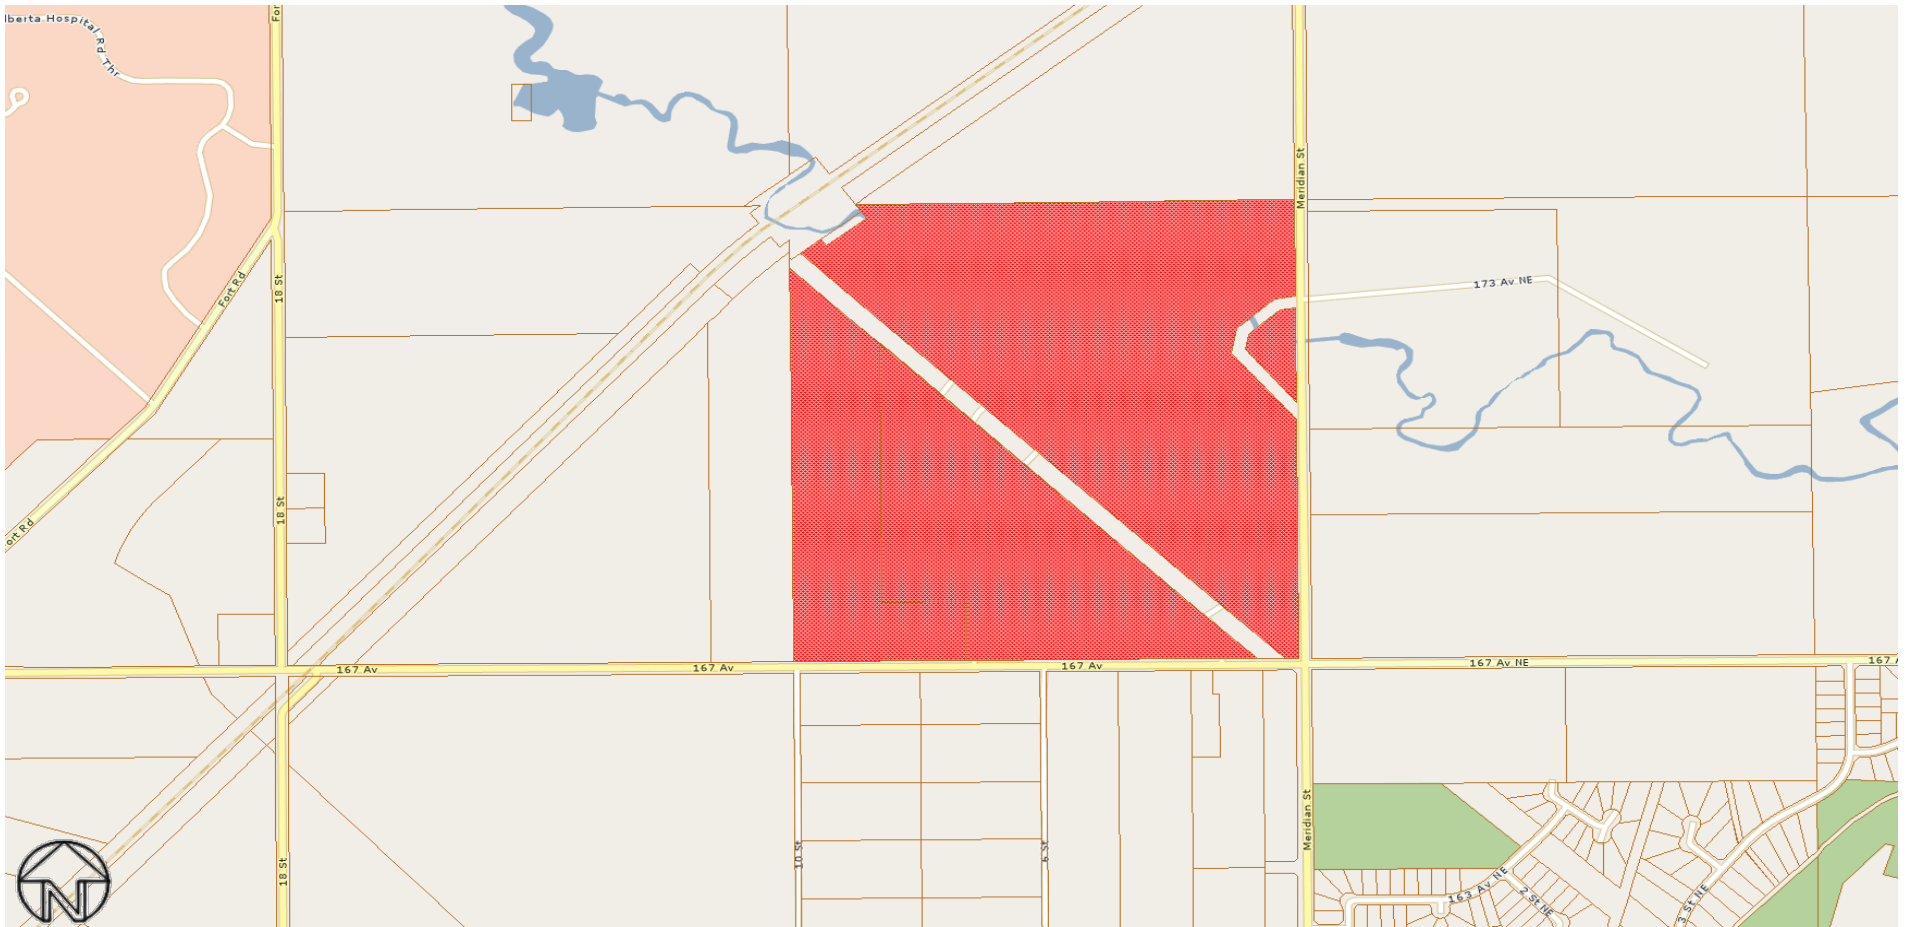

2022 NEIGHBOURHOOD STUDY AREAS MANUFACTURED HOMES

INDEX

Manufactured Homes Study Area (Neighbourhood)	Page No.
Castle View Dunluce	3
Evergreen	4
Maple Ridge	5
Crescent Heights (Weir Industrial)	6
Westview Village	7

Park Name

- Castle View Village
- Crescent Heights
- Evergreen
- Maple Ridge
- Westview Village

Map compiled by: Enterprise Geospatial Information, Service Innovation and Performance. No reproduction of this map, in whole or in part, is permitted without express written consent of the City of Edmonton, Office of the Mayor and Councilors. Revised Date: 5/26/2022

Manufactured Homes Study Area – Castle View Dunluce

The information provided by this map is for reference purpose only. The City of Edmonton disclaims any liability for the use of this map. This map may not be published, broadcast, redrawn or redistributed in whole or in part without the express written permission of the City of Edmonton, Financial and Corporate Services Department. All rights reserved. Copyright © 2021 The City of Edmonton

Manufactured Homes Study Area – Evergreen

The information provided by this map is for reference purpose only. The City of Edmonton disclaims any liability for the use of this map. This map may not be published, broadcast, redrawn or redistributed in whole or in part without the express written permission of the City of Edmonton, Financial and Corporate Services Department. All rights reserved. Copyright © 2021 The City of Edmonton