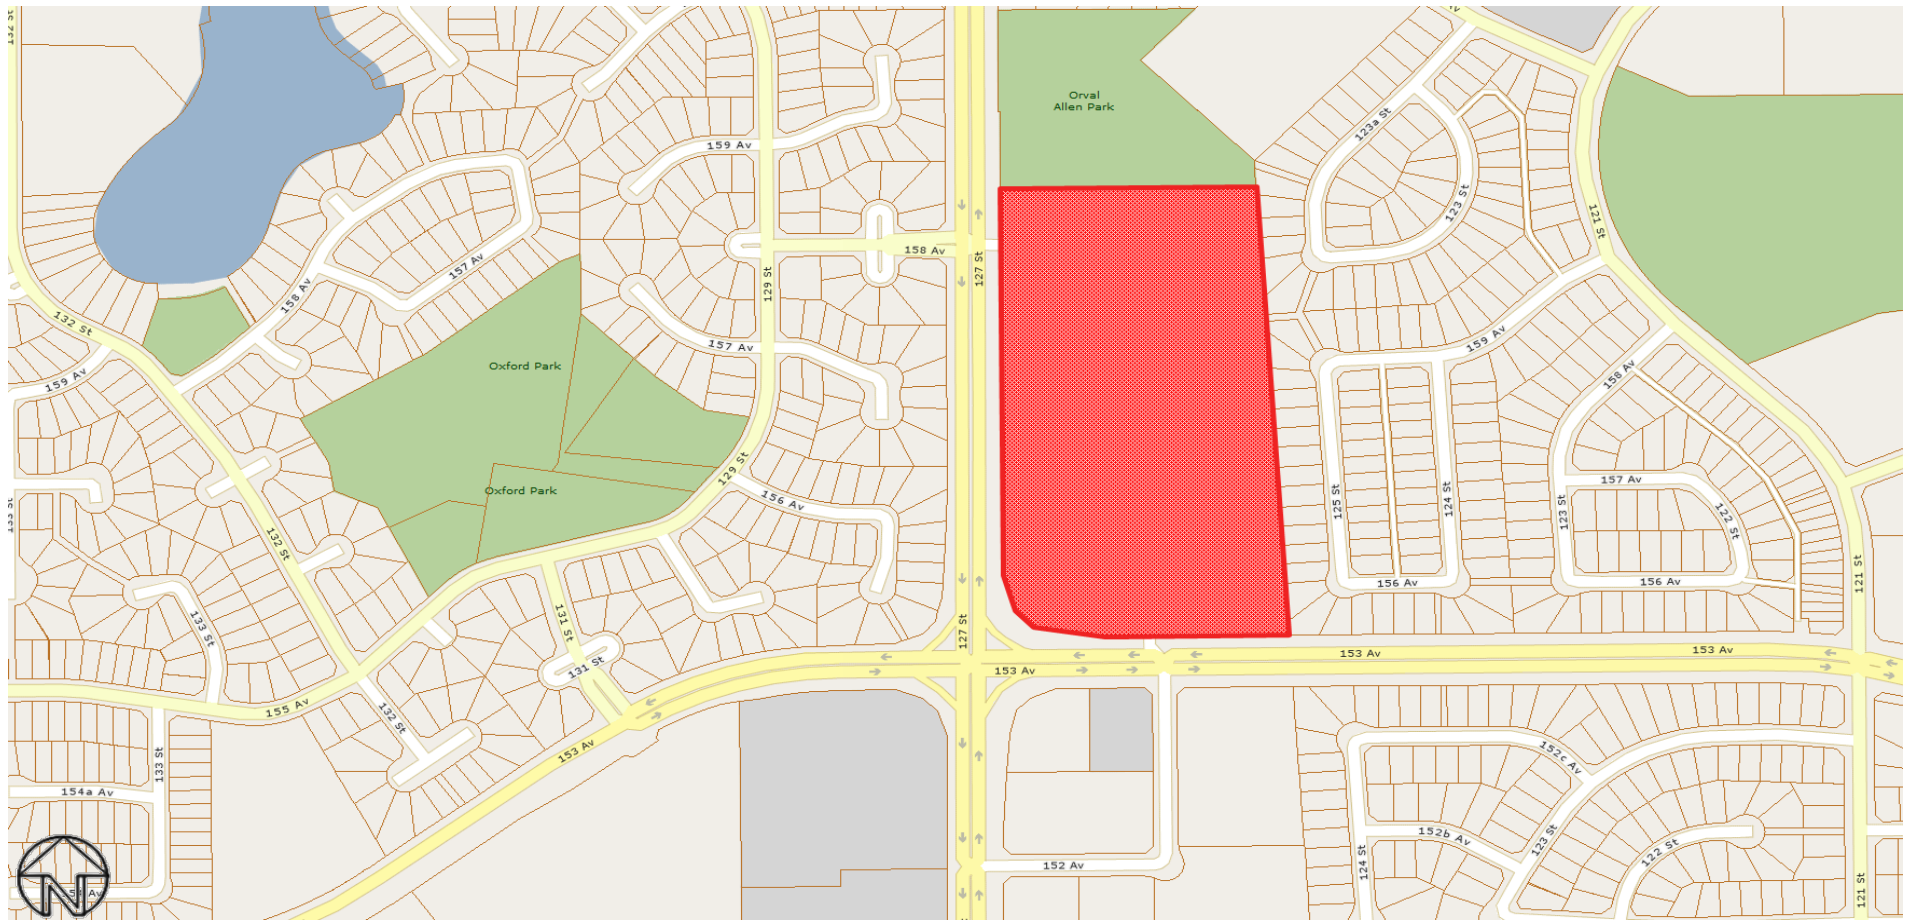

2022 NEIGHBOURHOOD STUDY AREAS MANUFACTURED HOMES

INDEX

Manufactured Homes Study Area (Neighbourhood)	Page No.
Castle View Dunluce	3
Evergreen	4
Maple Ridge	5
Crescent Heights (Weir Industrial)	6
Westview Village	7

Park Name

- Castle View Village
- Crescent Heights
- Evergreen
- Maple Ridge
- Westview Village

Map compiled by: Enterprise Geospatial Information, Service Innovation and Performance. No reproduction of this map, in whole or in part, is permitted without express written consent of the City of Edmonton, Office of the Mayor and Councilors. Revised Date: 5/26/2022

Manufactured Homes Study Area – Castle View Dunluce

The information provided by this map is for reference purpose only. The City of Edmonton disclaims any liability for the use of this map. This map may not be published, broadcast, redrawn or redistributed in whole or in part without the express written permission of the City of Edmonton, Financial and Corporate Services Department. All rights reserved. Copyright © 2021 The City of Edmonton

Manufactured Homes Study Area – Evergreen

The information provided by this map is for reference purpose only. The City of Edmonton disclaims any liability for the use of this map. This map may not be published, broadcast, redrawn or redistributed in whole or in part without the express written permission of the City of Edmonton, Financial and Corporate Services Department. All rights reserved. Copyright © 2021 The City of Edmonton