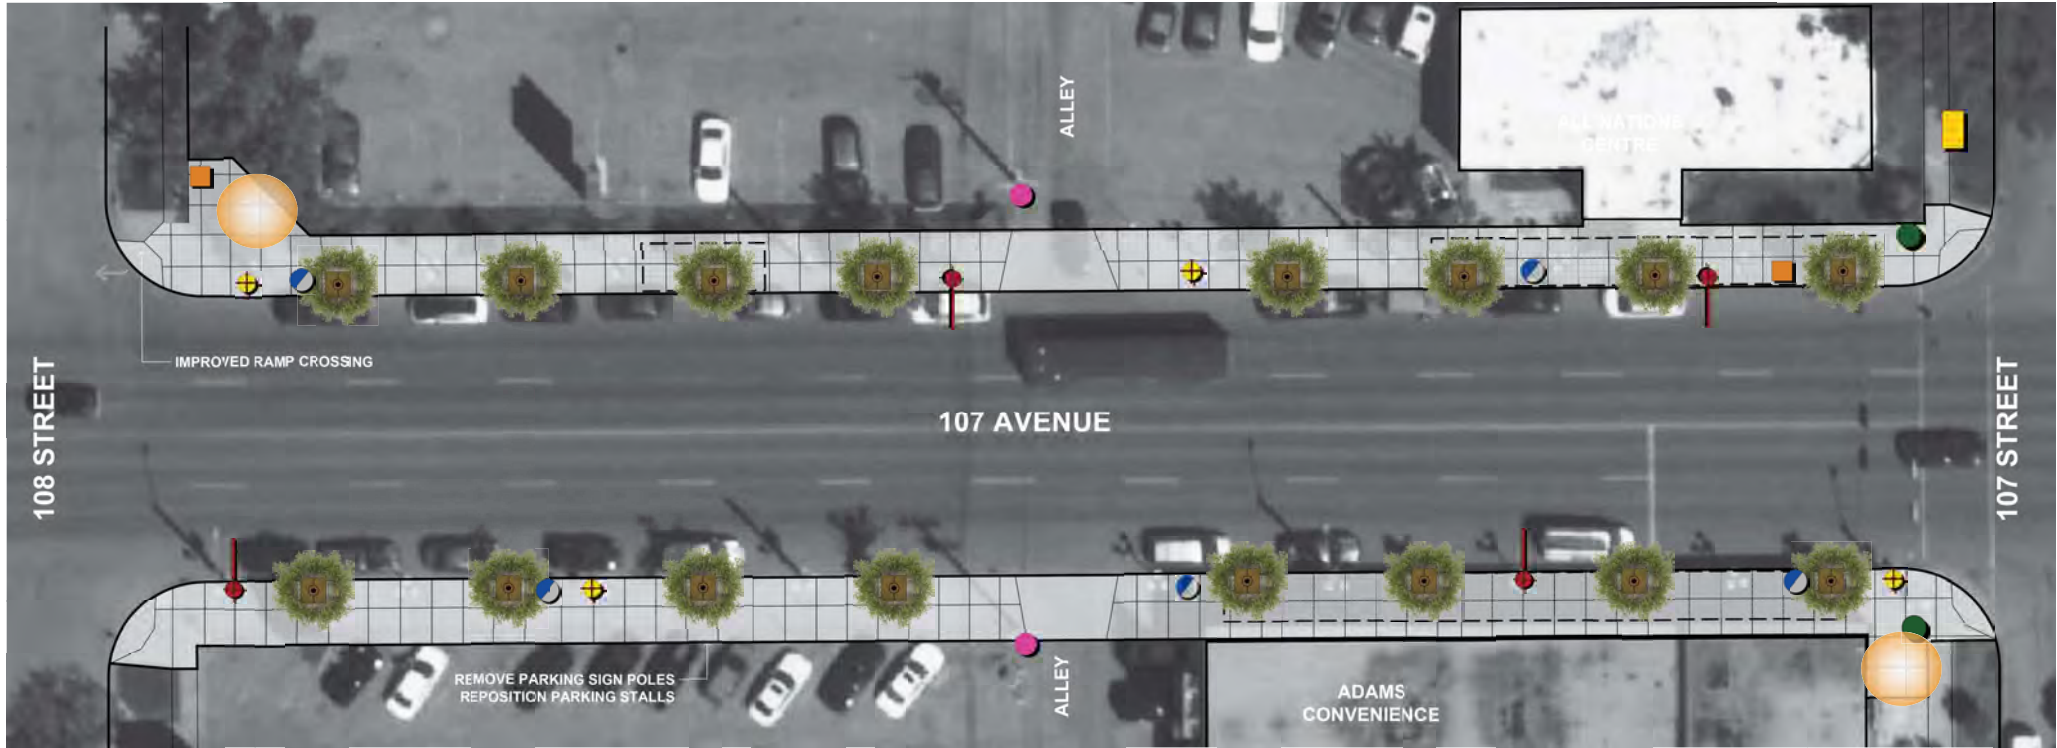

**Legend**

-  Gateway feature
-  Bike rack
-  Seating opportunity
-  Transit stop
-  Trash receptacle
-  Utility box
-  Traffic control box
-  Street / pedestrian light and banner
-  Pedestrian light
-  Tree grate
-  Street tree
-  Street pole
-  Utility pole
-  Street pole / Utility pole
-  Bus shelter

Feature bus shelter

Decorative fence

Alleyway paving

Feature bus shelter

Gateway feature

Alleyway paving

**Legend**

-  Gateway feature
-  Bike rack
-  Seating opportunity
-  Transit stop
-  Trash receptacle
-  Utility box
-  Traffic control box
-  Street / pedestrian light and banner
-  Pedestrian light
-  Tree grate
-  Street tree
-  Street pole
-  Utility pole
-  Street pole / Utility pole
-  Bus shelter