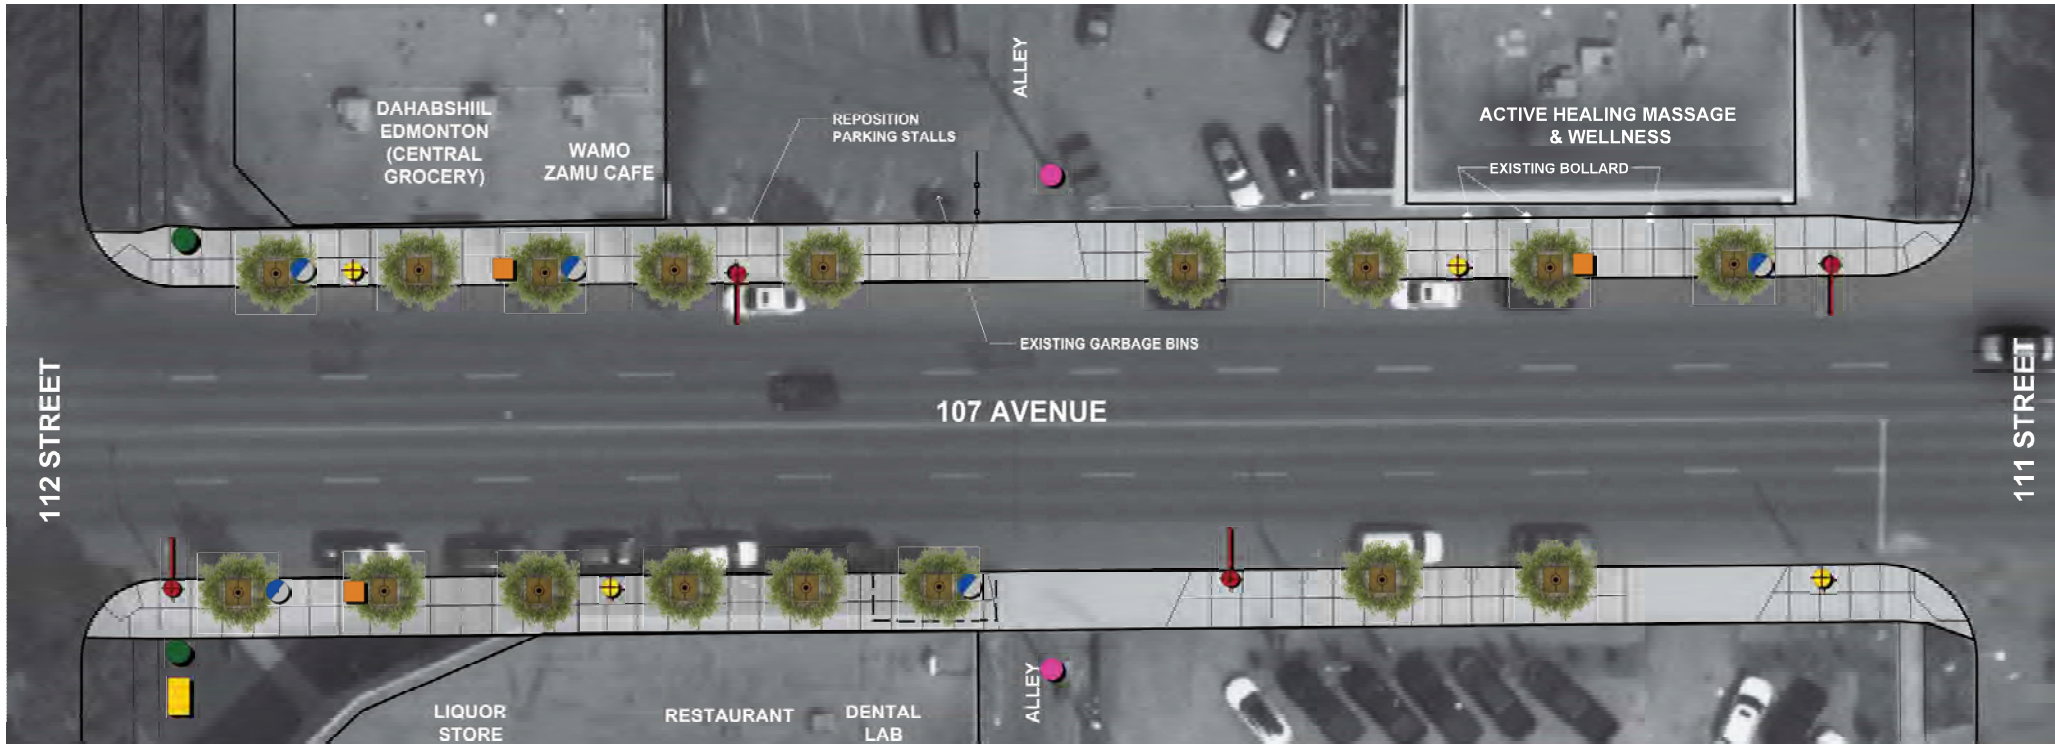

**Legend**

-  Gateway feature
-  Bike rack
-  Seating opportunity
-  Transit stop
-  Trash receptacle
-  Utility box
-  Traffic control box
-  Street / pedestrian light and banner
-  Pedestrian light
-  Tree grate
-  Street tree
-  Street pole
-  Utility pole
-  Street pole / Utility pole
-  Bus shelter

**Legend**

-  Gateway feature
-  Bike rack
-  Transit stop
-  Trash receptacle
-  Utility box
-  Traffic control box
-  Street / pedestrian light and banner
-  Pedestrian light
-  Tree grate
-  Street tree
-  Street pole
-  Utility pole
-  Street pole / Utility pole
-  Bus shelter