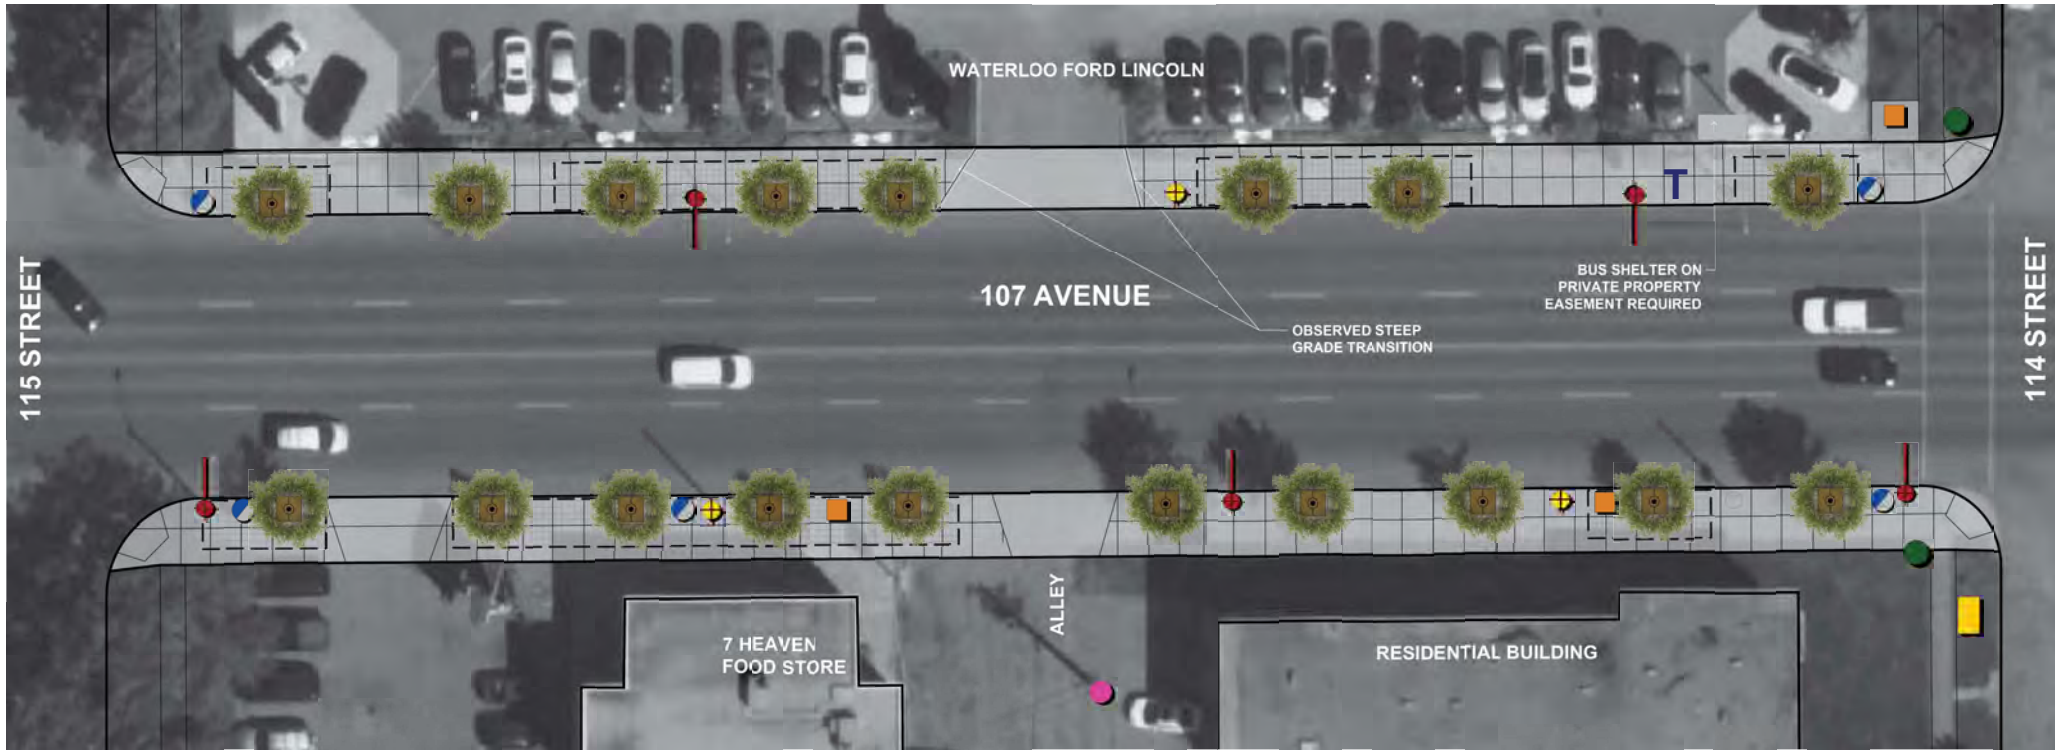

**Legend**

-  Gateway feature
-  Bike rack
-  Seating opportunity
-  Transit stop
-  Trash receptacle
-  Utility box
-  Traffic control box
-  Street / pedestrian light and banner
-  Pedestrian light
-  Tree grate
-  Street tree
-  Street pole
-  Utility pole
-  Street pole / Utility pole
-  Bus shelter

**Legend**

-  Bike rack
-  Seating opportunity
-  Trash receptacle
-  Street / pedestrian light and banner
-  Pedestrian light
-  Tree grate
-  Street tree
-  Utility pole
-  Street pole
-  Utility pole / Street pole
-  Bus shelter
-  Bench