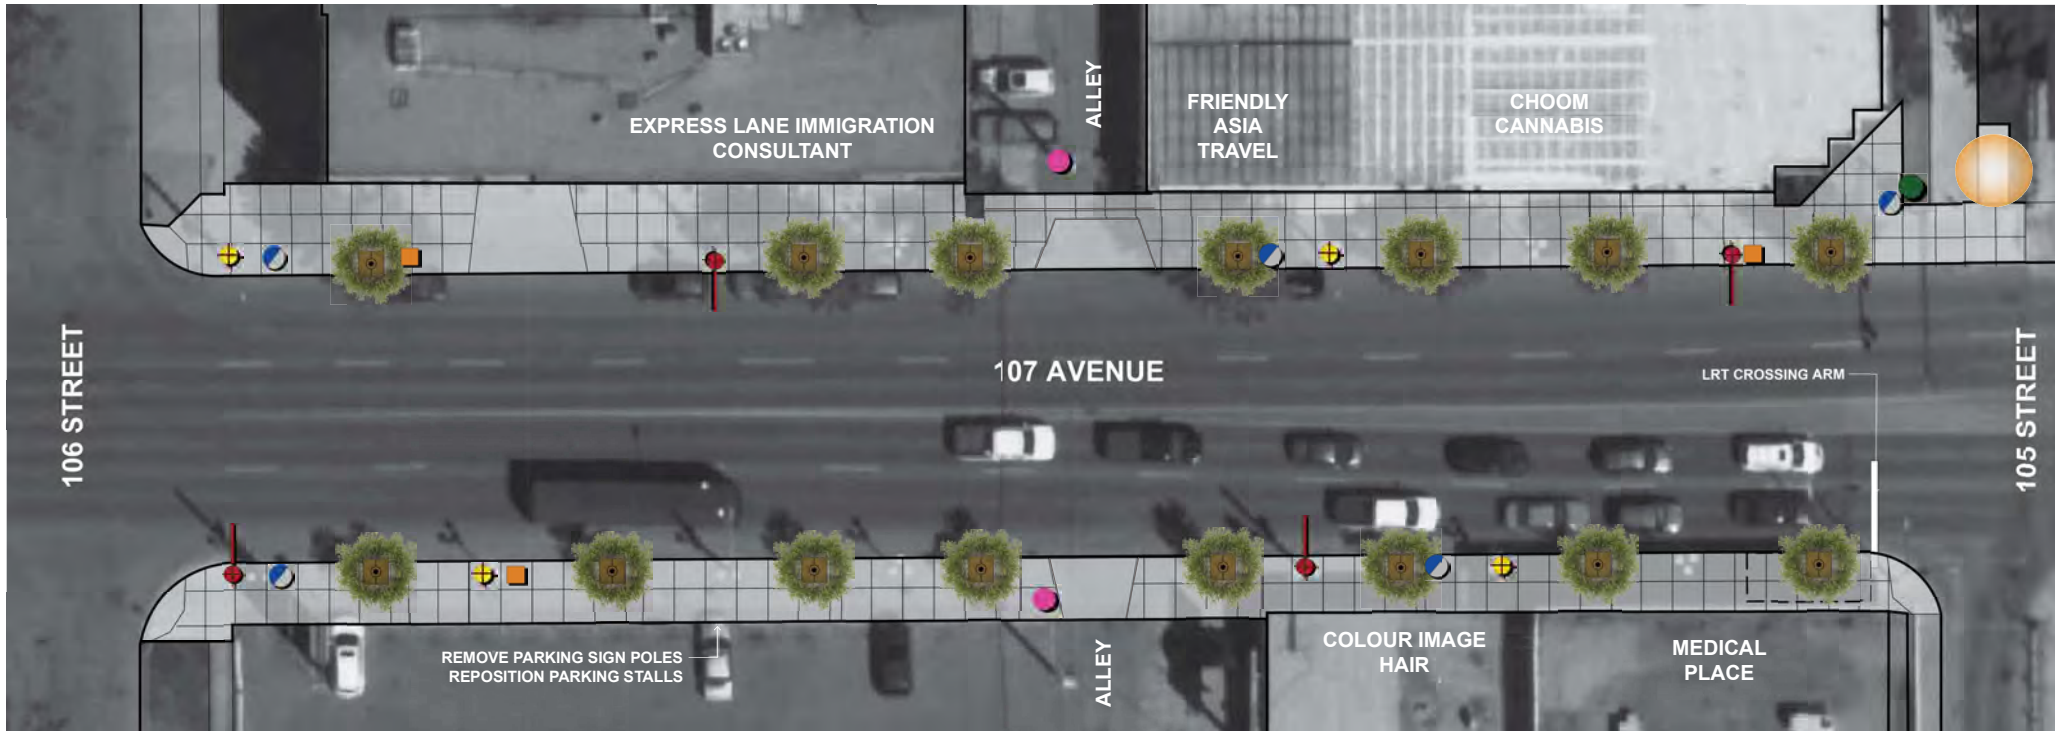

**Legend**

-  Gateway feature
-  Bike rack
-  Seating opportunity
-  Transit stop
-  Trash receptacle
-  Utility box
-  Traffic control box
-  Street / pedestrian light and banner
-  Pedestrian light
-  Tree grate
-  Street tree
-  Street pole
-  Utility pole
-  Street pole / Utility pole
-  Bus shelter

Feature bus shelter

Decorative fence

Alleyway paving

Feature bus shelter

Gateway feature

Alleyway paving

**Legend**

-  Gateway feature
-  Bike rack
-  Seating opportunity
-  Transit stop
-  Trash receptacle
-  Utility box
-  Traffic control box
-  Street / pedestrian light and banner
-  Pedestrian light
-  Tree grate
-  Street tree
-  Street pole
-  Utility pole
-  Street pole / Utility pole
-  Bus shelter