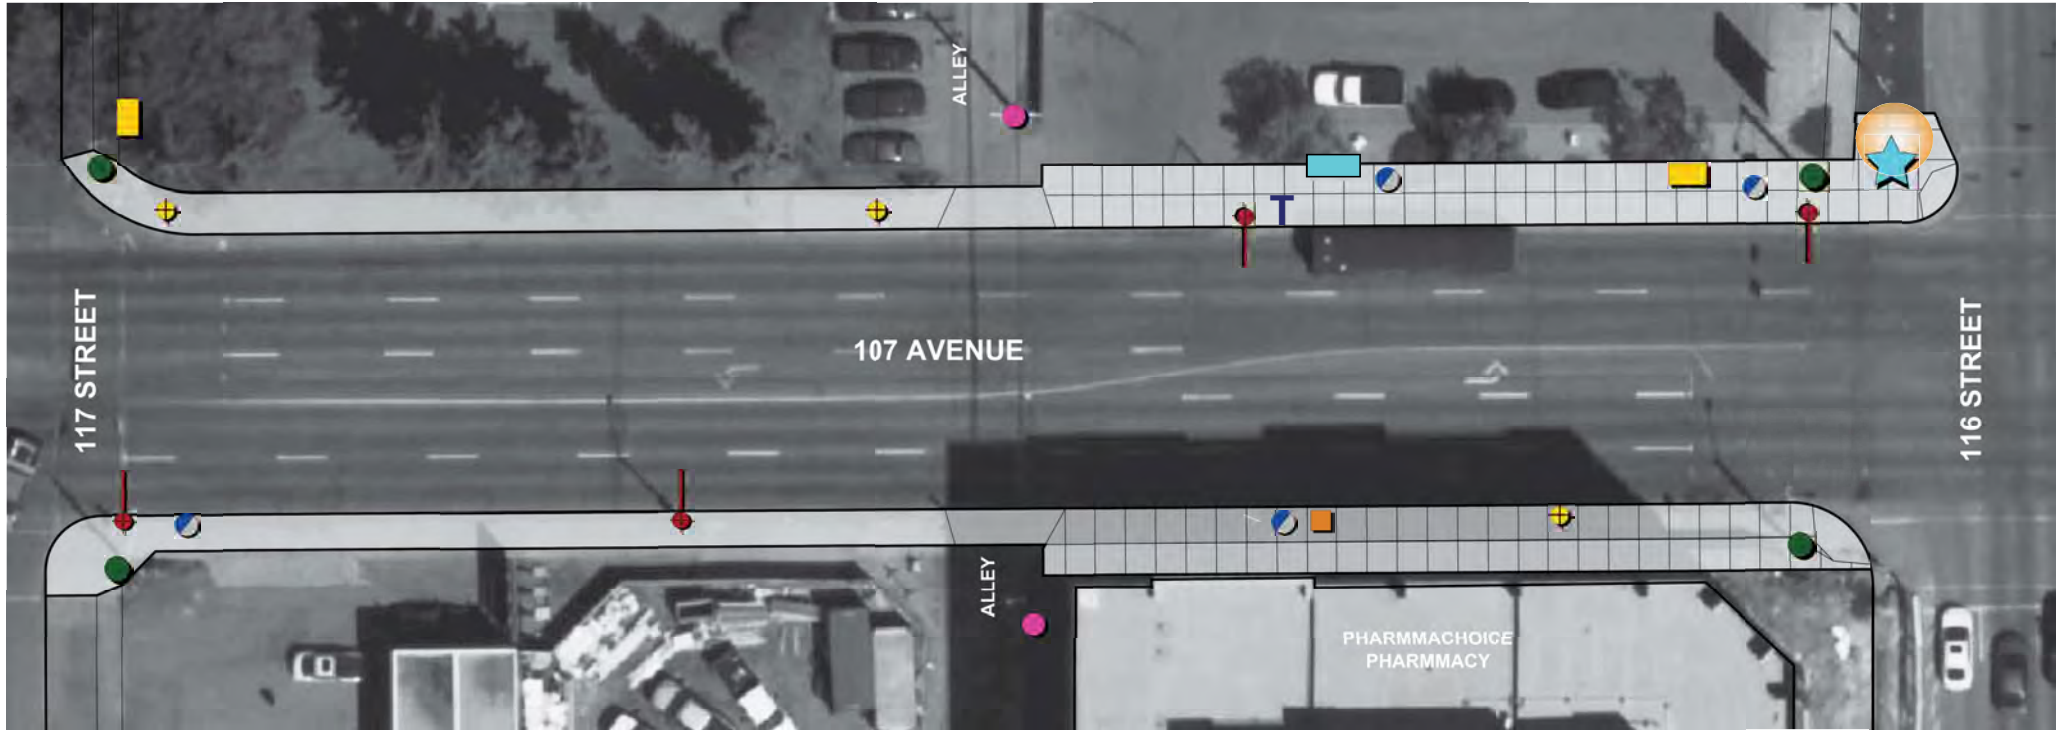

**Legend**

-  Bike rack
-  Seating opportunity
-  Trash receptacle
-  Street / pedestrian light and banner
-  Pedestrian light
-  Tree grate
-  Street tree
-  Utility pole
-  Street pole
-  Utility pole / Street pole
-  Bus shelter
-  Bench

**Legend**

-  Gateway feature
-  Bike rack
-  Seating opportunity
-  Transit stop
-  Trash receptacle
-  Utility box
-  Traffic control box
-  Street / pedestrian light and banner
-  Pedestrian light
-  Tree grate
-  Street tree
-  Street pole
-  Utility pole
-  Street pole / Utility pole
-  Bus shelter