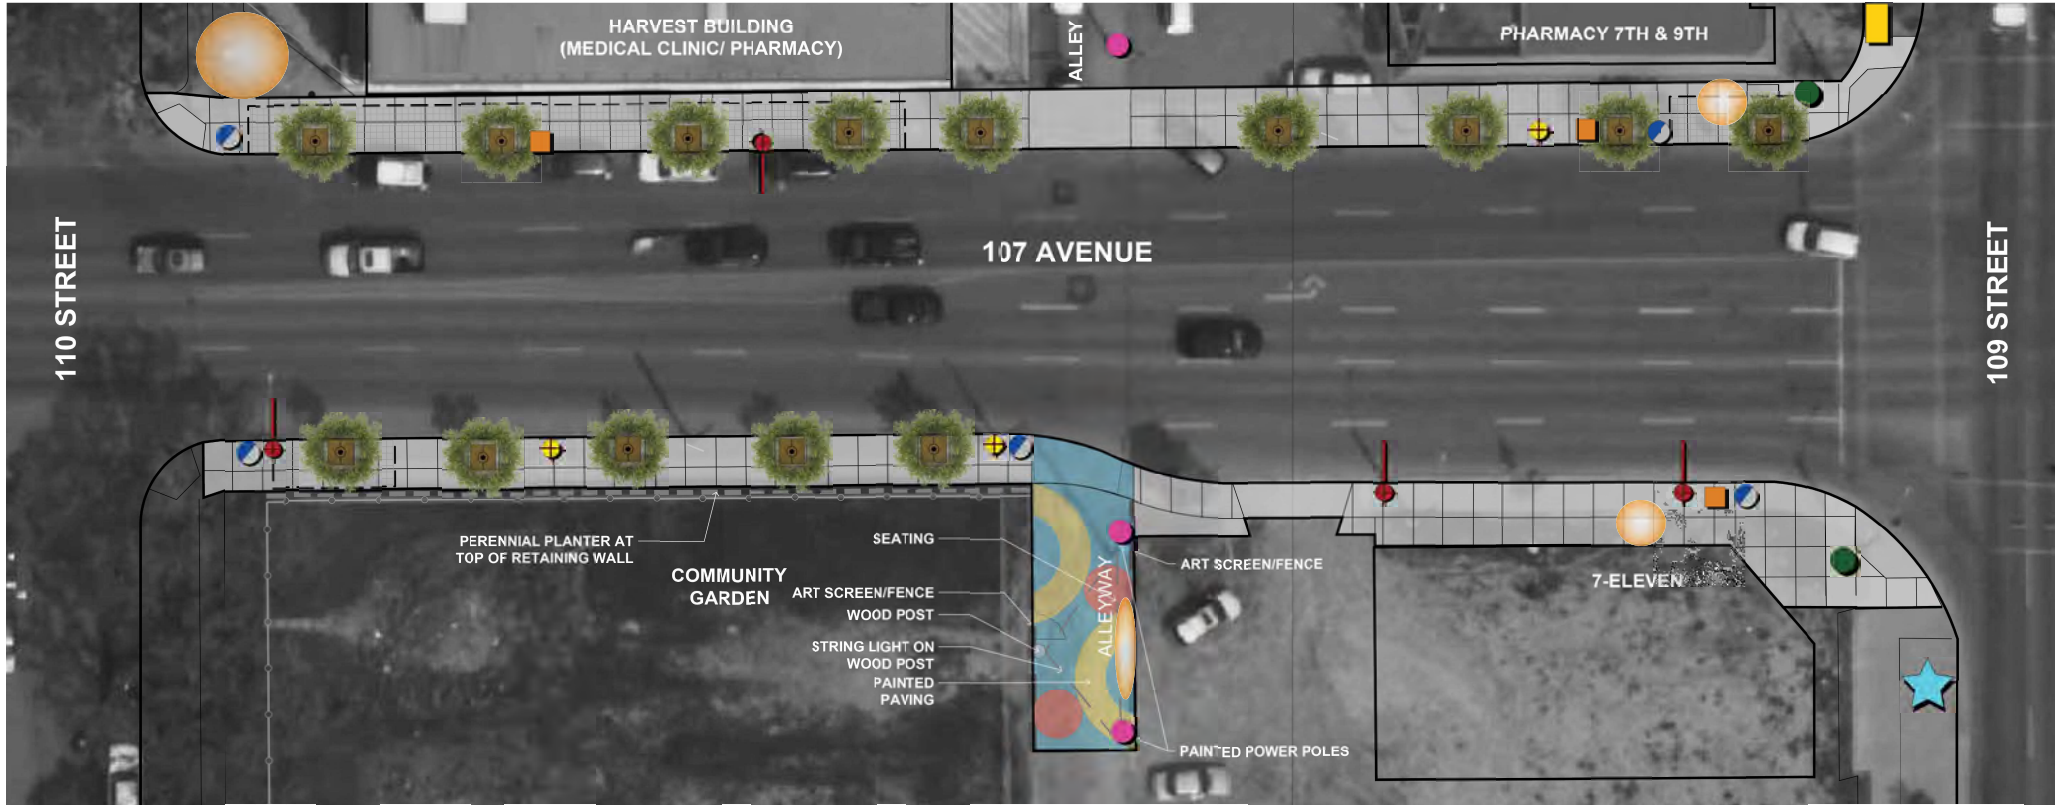

**Legend**

-  Gateway feature
-  Bike rack
-  Seating opportunity
-  Transit stop
-  Trash receptacle
-  Utility box
-  Traffic control box
-  Street / pedestrian light and banner
-  Pedestrian light
-  Tree grate
-  Street tree
-  Street pole
-  Utility pole
-  Street pole / Utility pole
-  Bus shelter

**Legend**

-  Gateway feature
-  Bike rack
-  Transit stop
-  Trash receptacle
-  Utility box
-  Traffic control box
-  Street / pedestrian light and banner
-  Pedestrian light
-  Tree grate
-  Street tree
-  Street pole
-  Utility pole
-  Street pole / Utility pole
-  Bus shelter