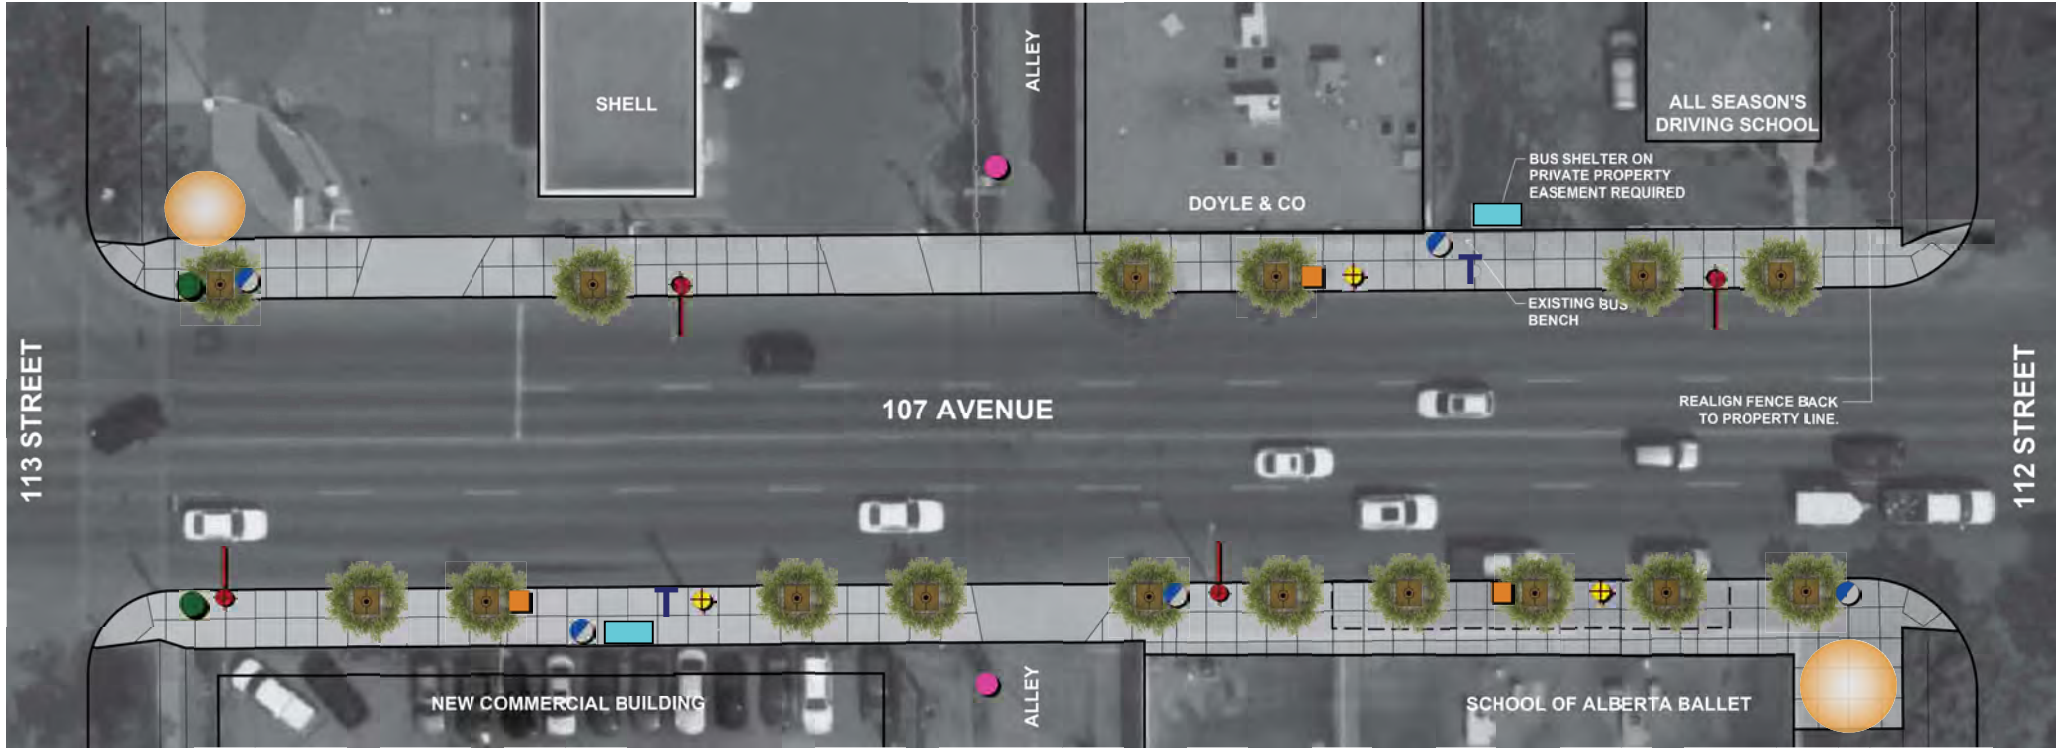

**Legend**

-  Gateway feature
-  Bike rack
-  Seating opportunity
-  Transit stop
-  Trash receptacle
-  Utility box
-  Traffic control box
-  Street / pedestrian light and banner
-  Pedestrian light
-  Tree grate
-  Street tree
-  Street pole
-  Utility pole
-  Street pole / Utility pole
-  Bus shelter