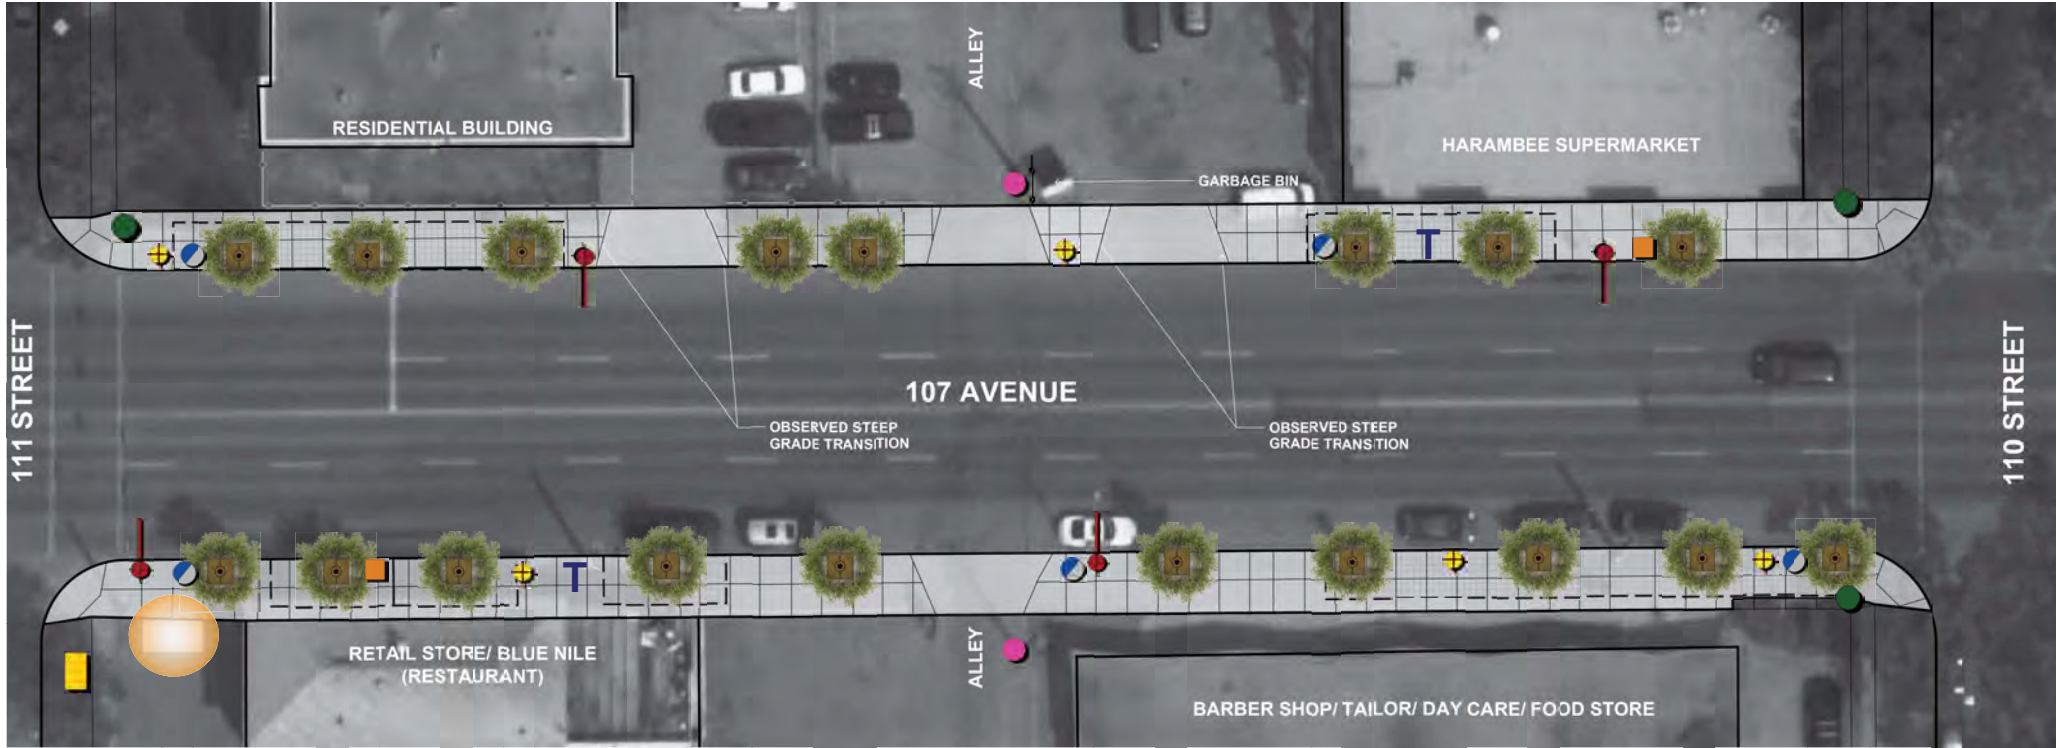

**Legend**

-  Gateway feature
-  Bike rack
-  Seating opportunity
-  Transit stop
-  Trash receptacle
-  Utility box
-  Traffic control box
-  Street / pedestrian light and banner
-  Pedestrian light
-  Tree grate
-  Street tree
-  Street pole
-  Utility pole
-  Street pole / Utility pole
-  Bus shelter

**Legend**

-  Gateway feature
-  Bike rack
-  Transit stop
-  Trash receptacle
-  Utility box
-  Traffic control box
-  Street / pedestrian light and banner
-  Pedestrian light
-  Tree grate
-  Street tree
-  Street pole
-  Utility pole
-  Street pole / Utility pole
-  Bus shelter