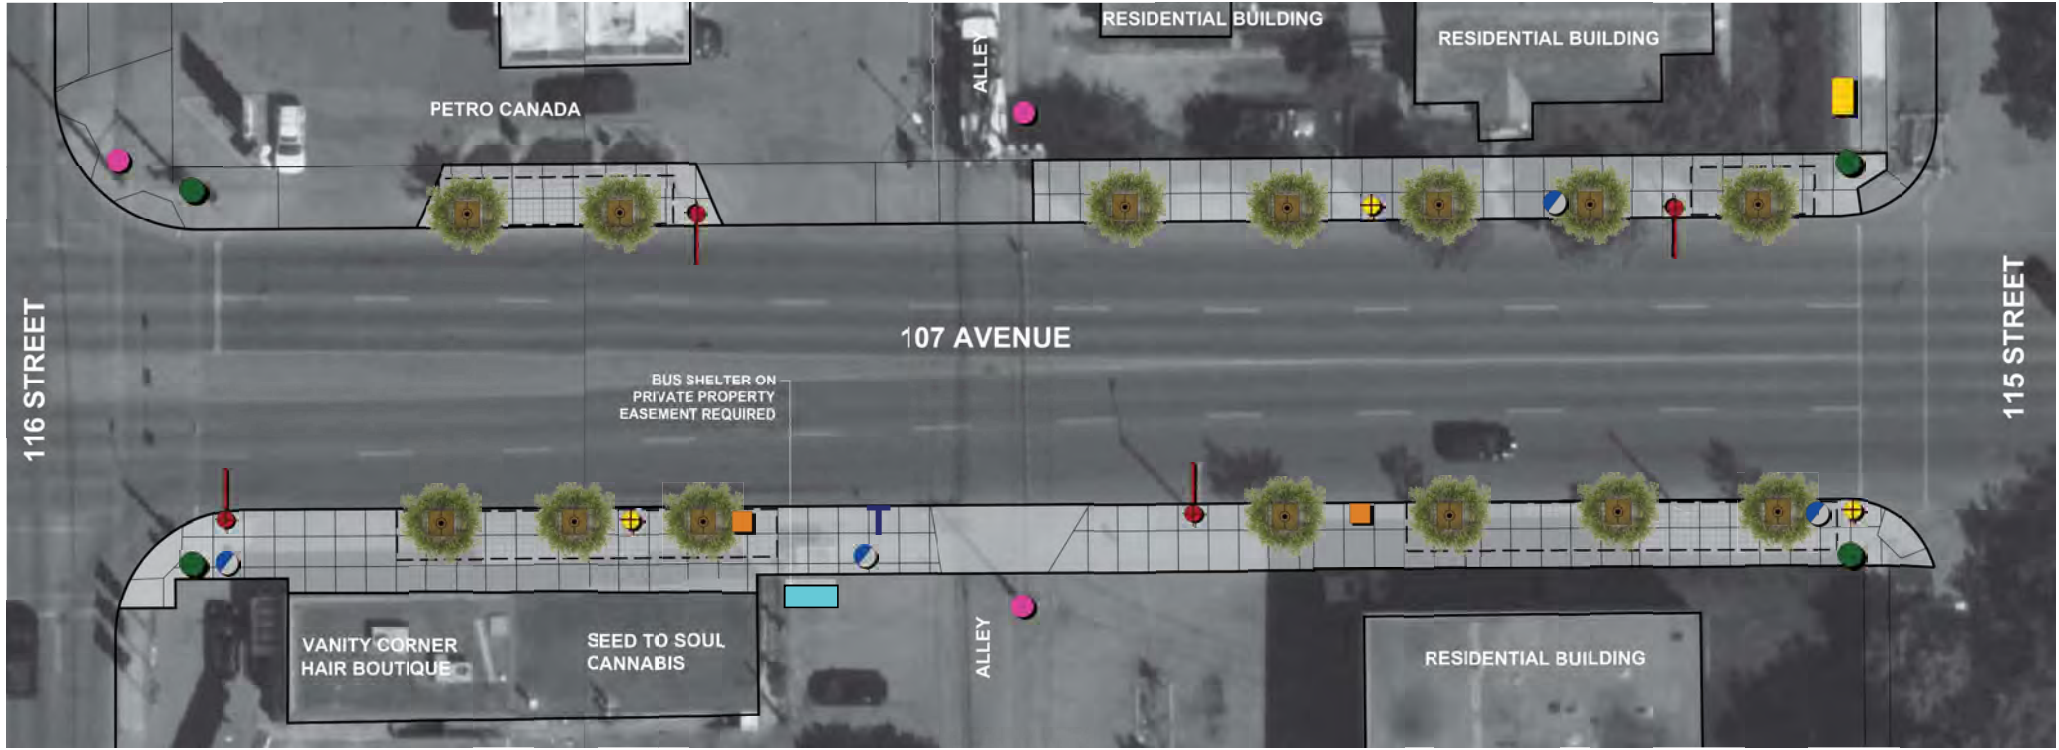

**Legend**

-  Gateway feature
-  Bike rack
-  Seating opportunity
-  Transit stop
-  Trash receptacle
-  Utility box
-  Traffic control box
-  Street / pedestrian light and banner
-  Pedestrian light
-  Tree grate
-  Street tree
-  Street pole
-  Utility pole
-  Street pole / Utility pole
-  Bus shelter

**Legend**

-  Bike rack
-  Seating opportunity
-  Trash receptacle
-  Street / pedestrian light and banner
-  Pedestrian light
-  Tree grate
-  Street tree
-  Utility pole
-  Street pole
-  Utility pole / Street pole
-  Bus shelter
-  Bench