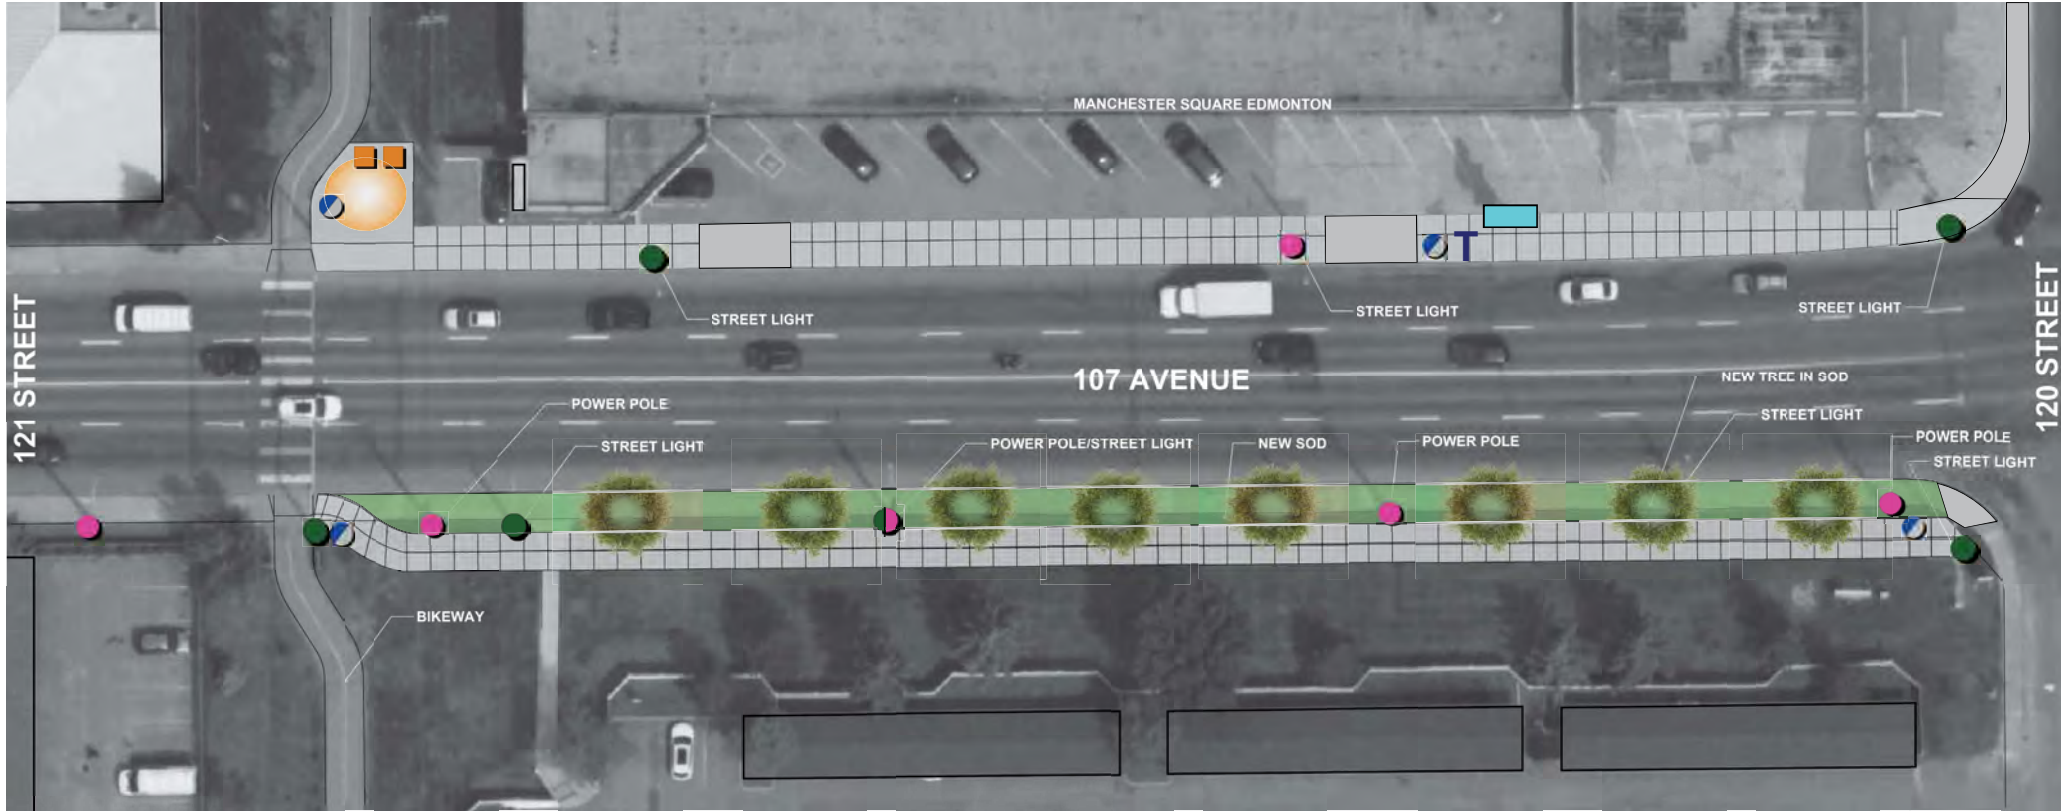

**Legend**

-  Gateway feature
-  Bike rack
-  Seating opportunity
-  Transit stop
-  Trash receptacle
-  Utility box
-  Traffic control box
-  Street / pedestrian light and banner
-  Pedestrian light
-  Tree grate
-  Street tree
-  Street pole
-  Utility pole
-  Street pole / Utility pole
-  Bus shelter