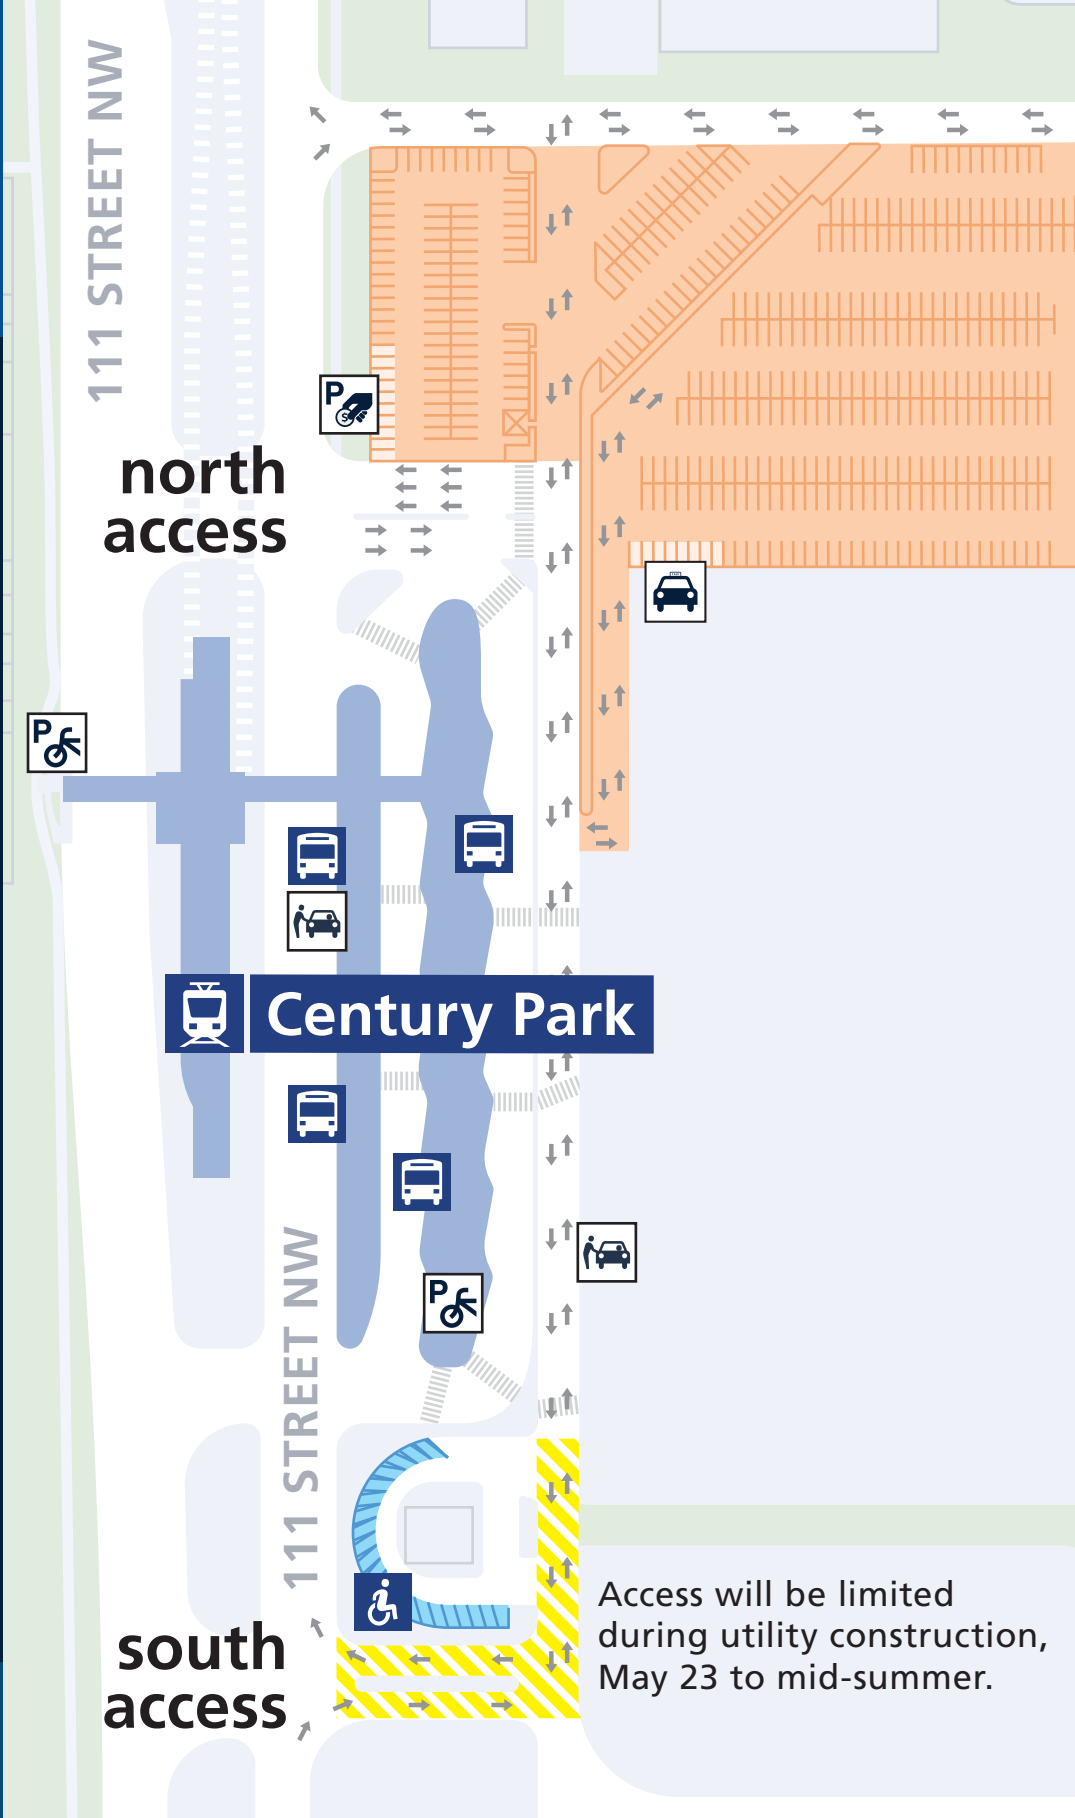

# Century Park

Handicap Parking

Short Term Meter Parking

Kiss & Ride

Carpool

Taxi Drop-off

Bicycle Parking

Bus

Century Park Station

**ETS**

Access will be limited during utility construction, May 23 to mid-summer.