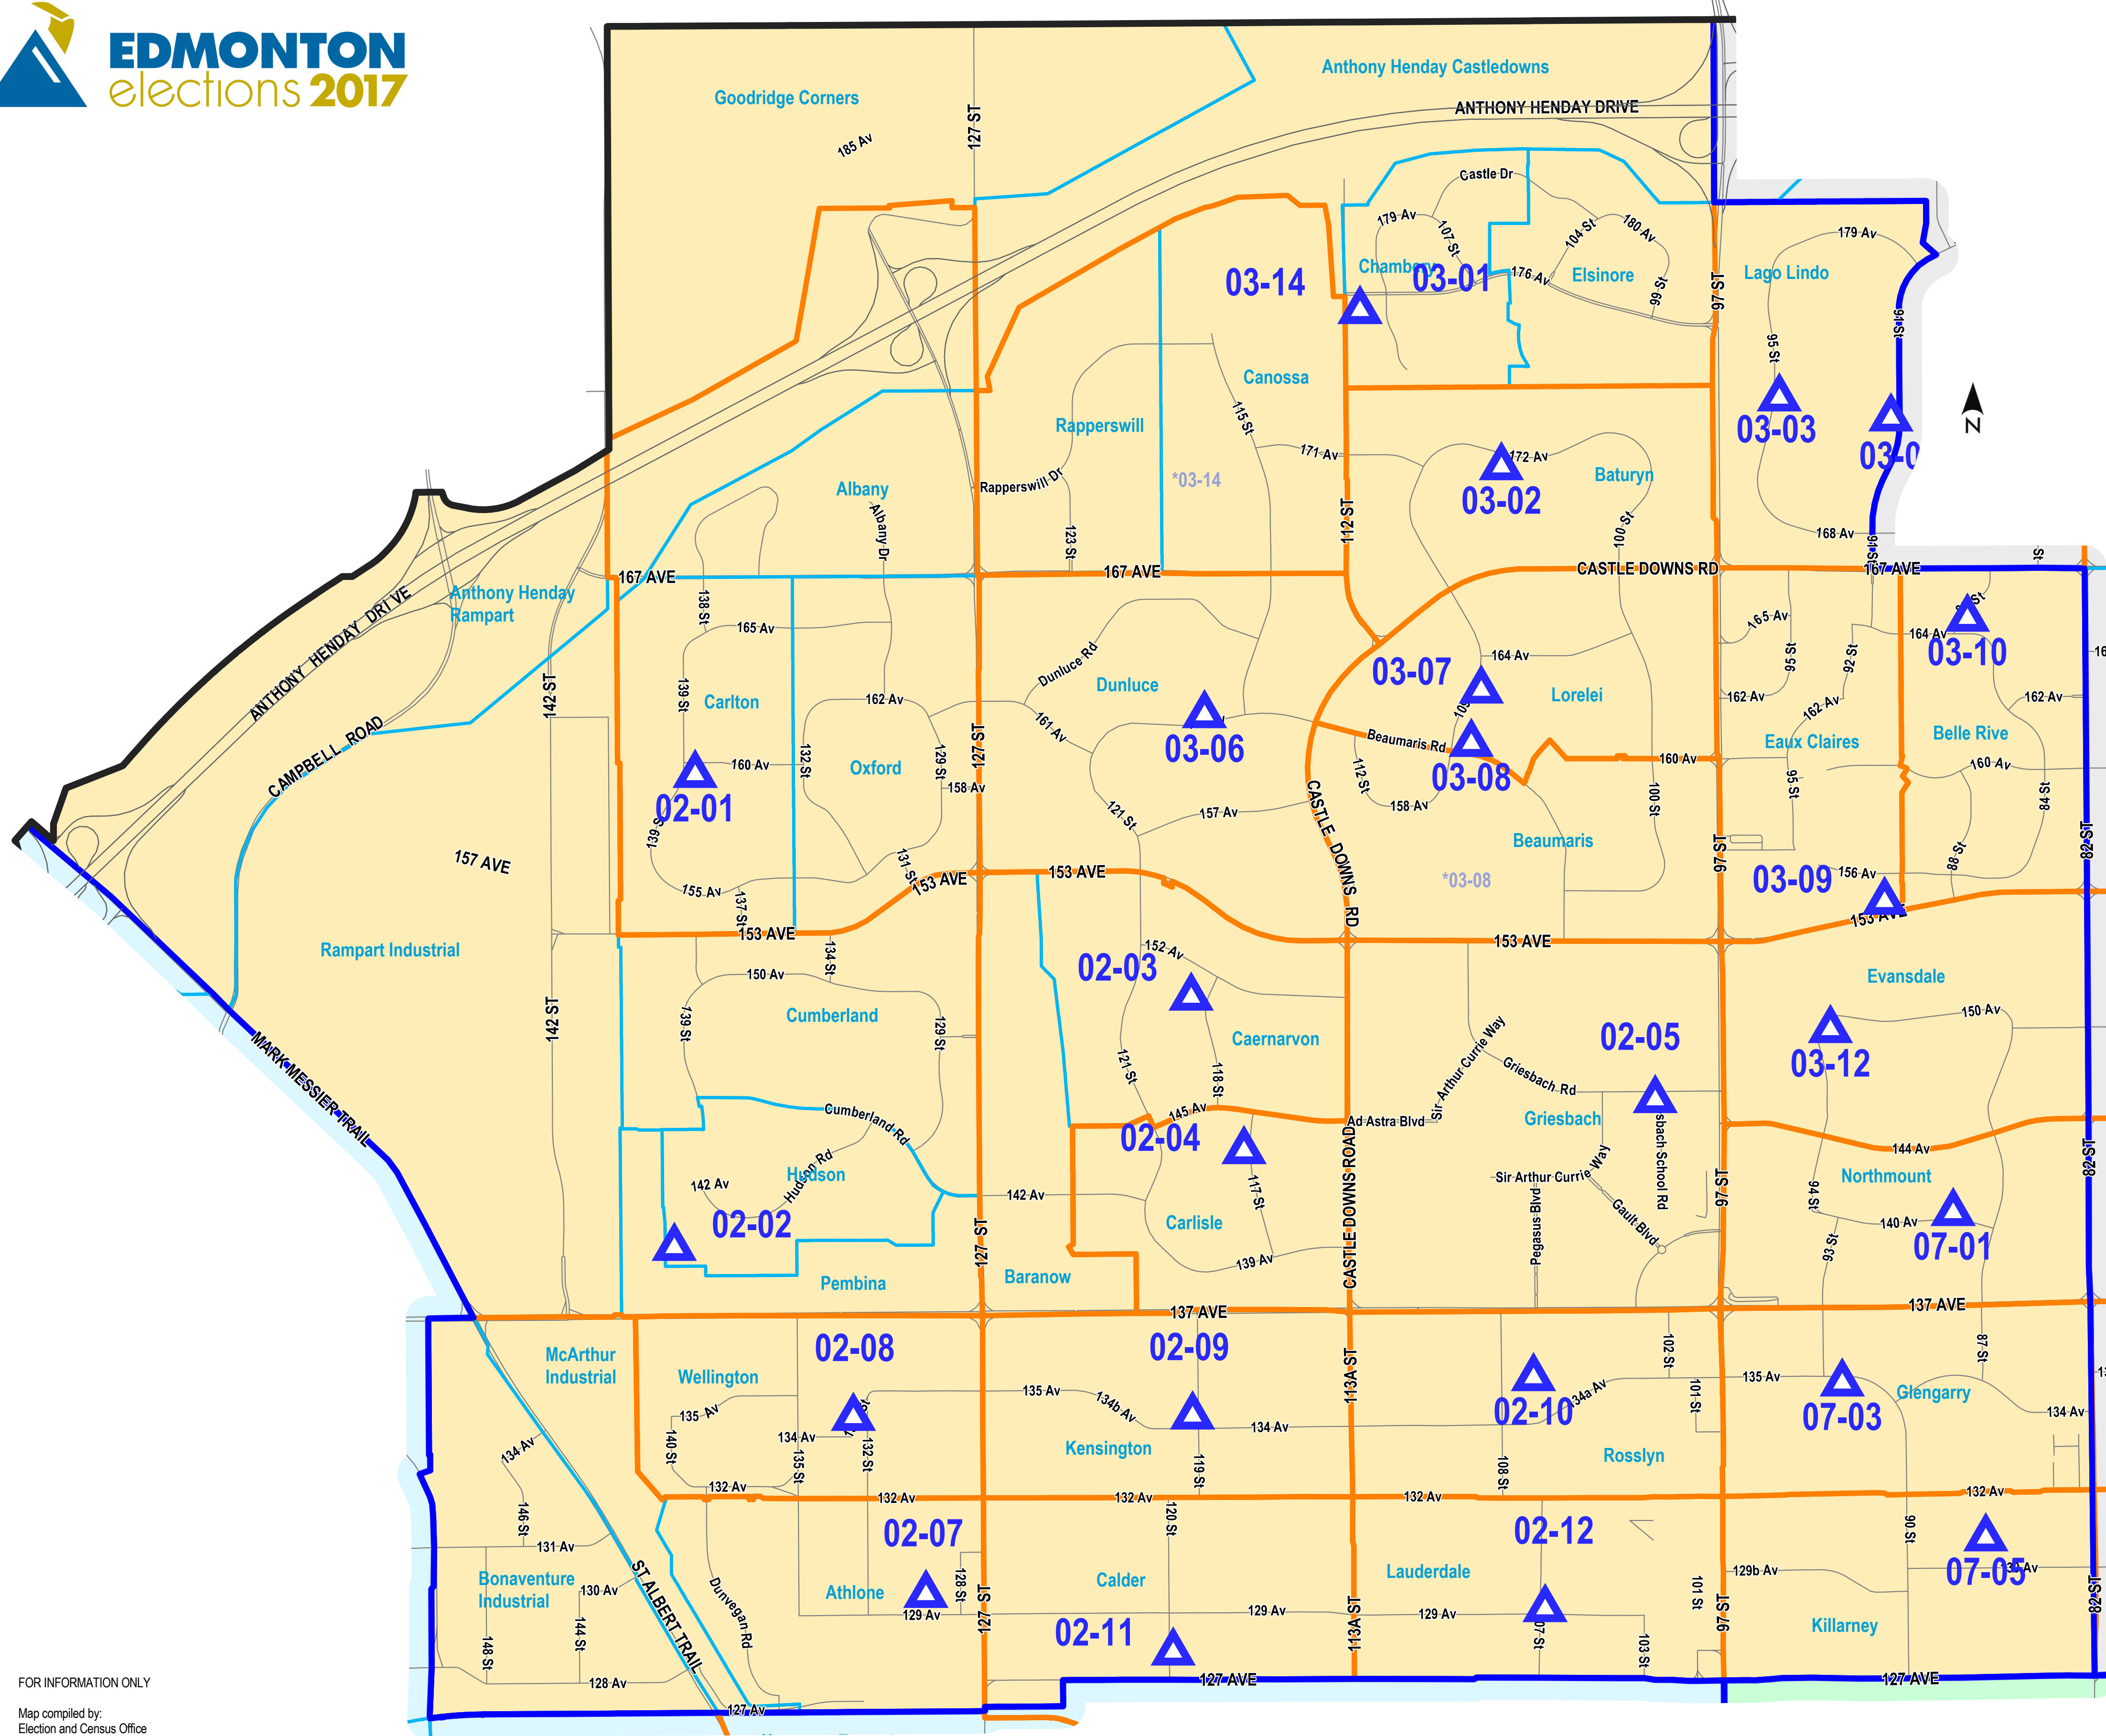

Edmonton Public School Board Ward A Eligible Voters 54,785

- Legend**
- 01-01 Voting Stations Designation
 - ▲ Voting Station Location
 - * Voting Station located outside of Voting Subdivision Boundary
 - Orange line Voting Subdivision Boundary
 - Blue line Neighbourhood Boundary

Monday, October 16, 2017 9am to 8pm

**Ward Boundaries Effective for
2017 Election Day**

FOR INFORMATION ONLY
Map compiled by:
Election and Census Office
City of Edmonton
The City of Edmonton disclaims
any liability for the use of this map.
Map Revised May 29, 2017

* Voting Station may be located outside of Voting Subdivision Boundary
Voting boundaries and Voting Locations may change up to and including Election Day
Ward boundaries are in effect October 16, 2017