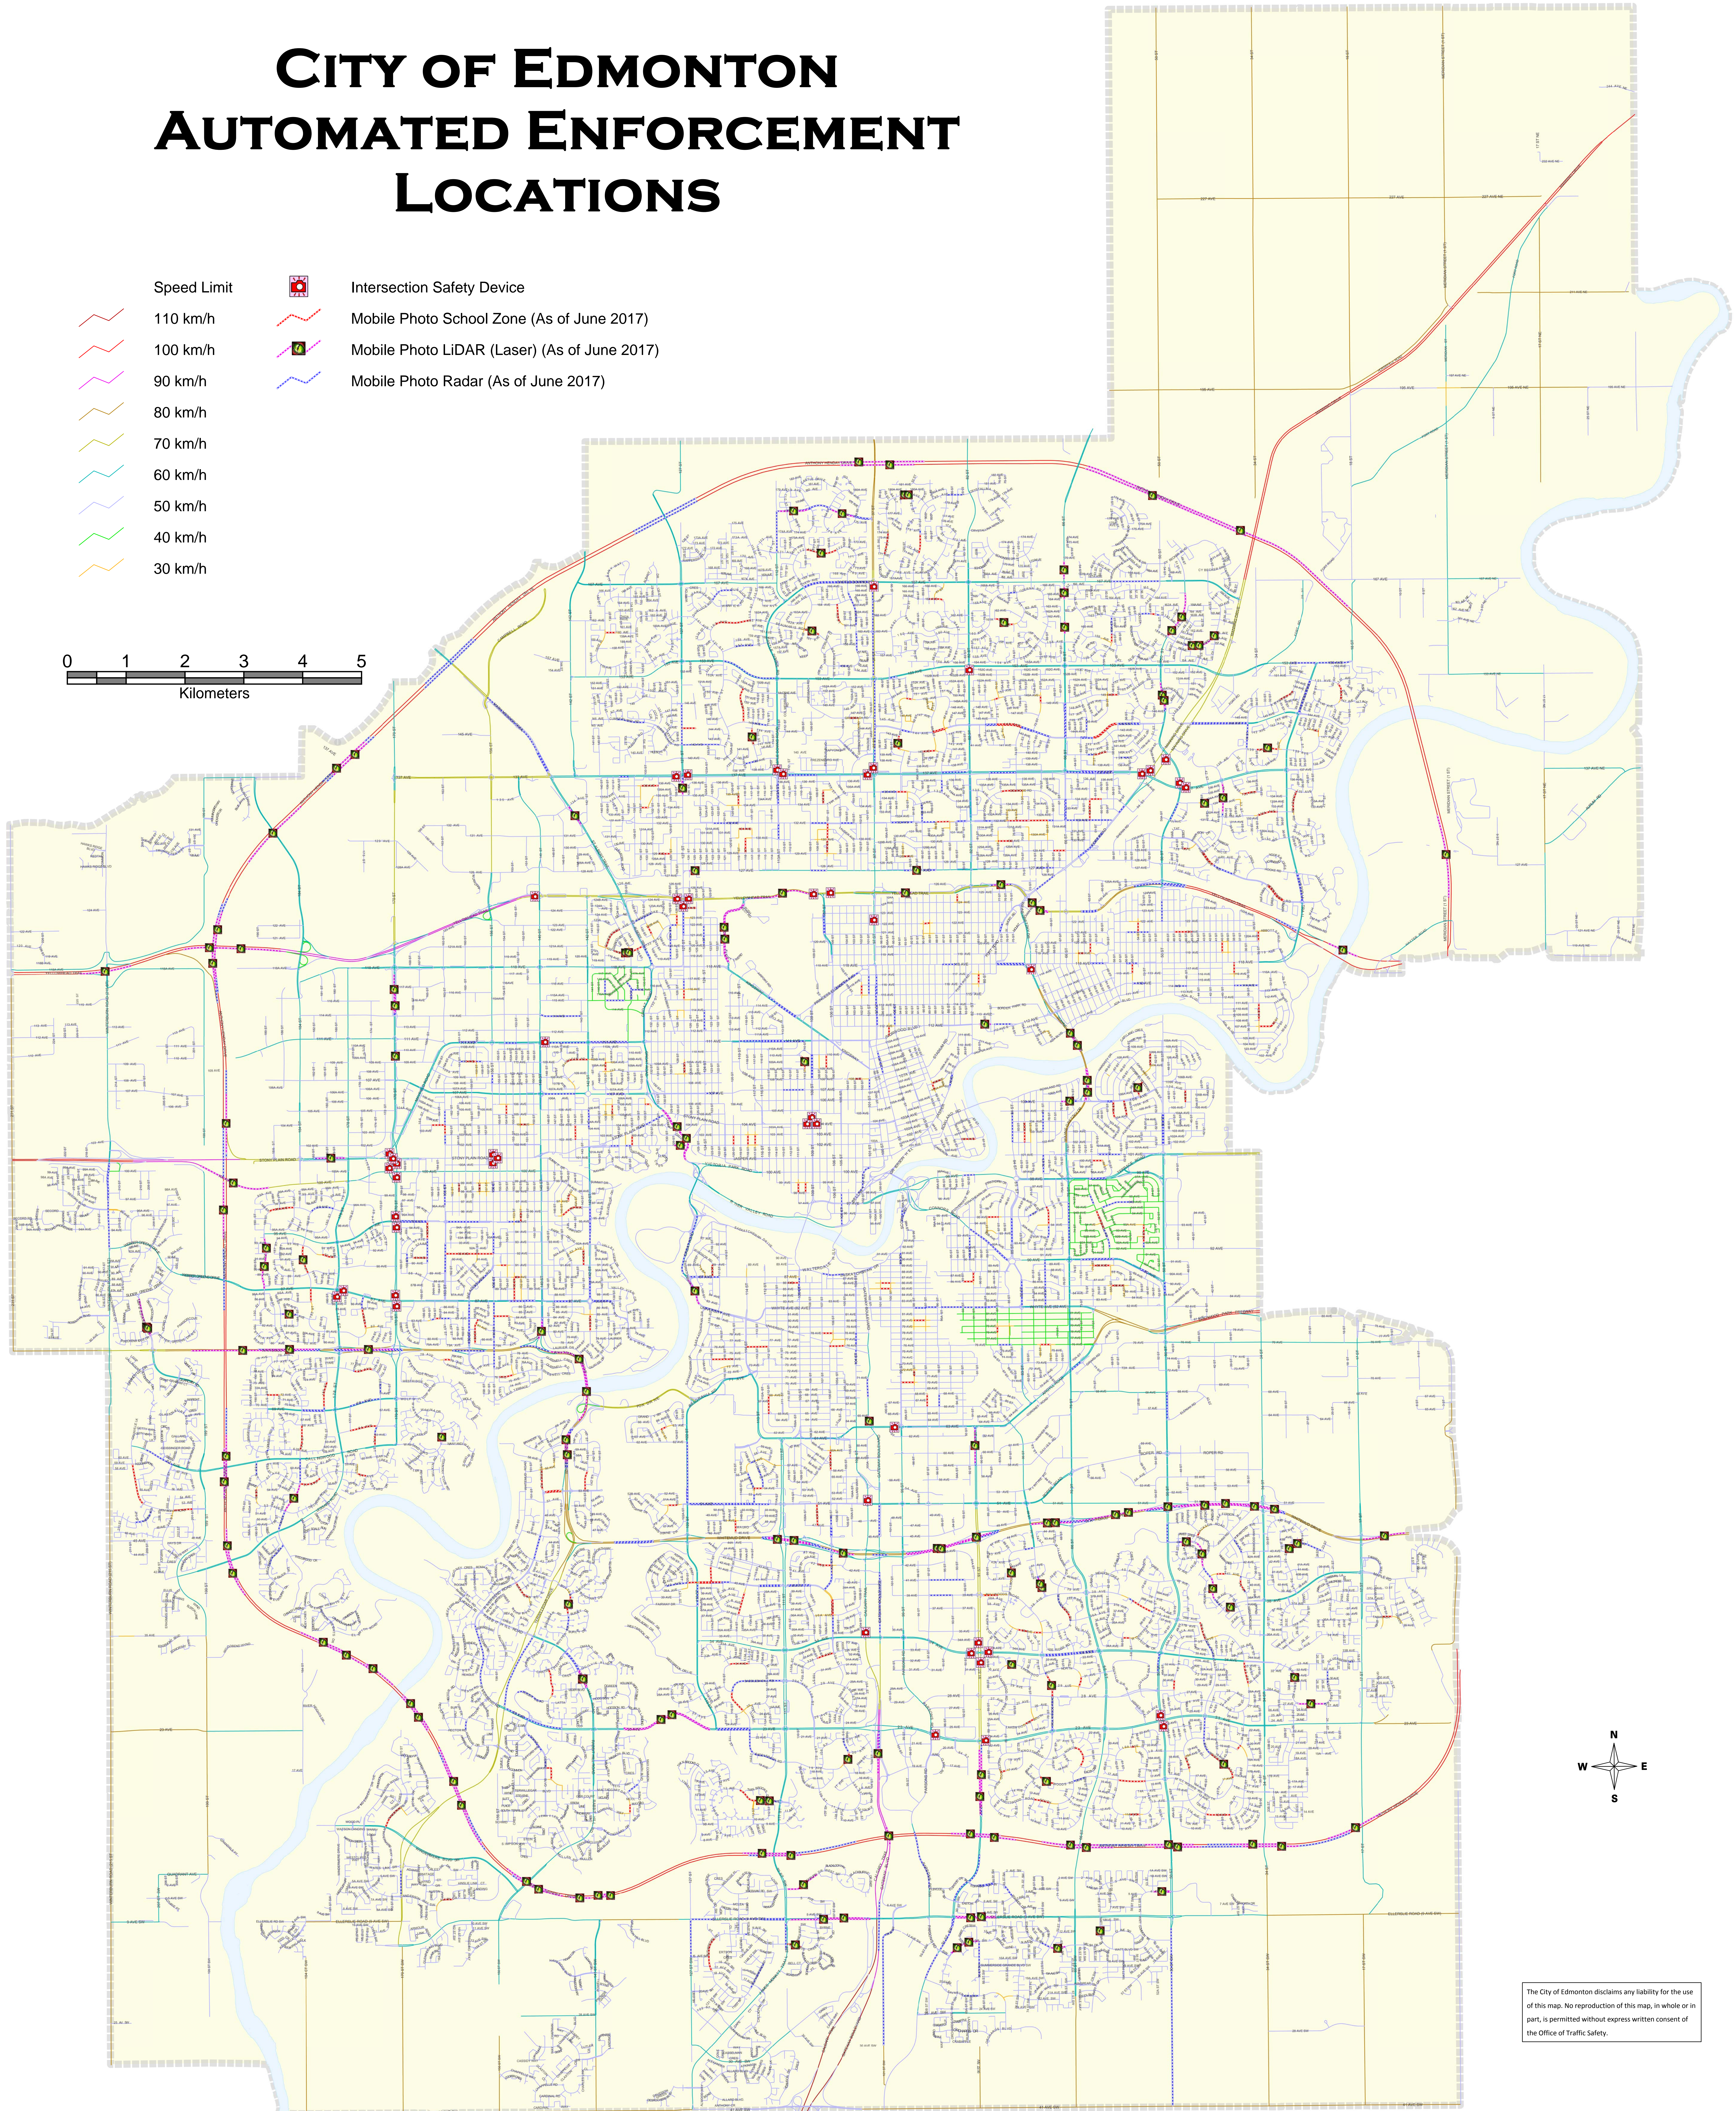

CITY OF EDMONTON AUTOMATED ENFORCEMENT LOCATIONS

Speed Limit

- 110 km/h
- 100 km/h
- 90 km/h
- 80 km/h
- 70 km/h
- 60 km/h
- 50 km/h
- 40 km/h
- 30 km/h

Intersection Safety Device

Mobile Photo School Zone (As of June 2017)

Mobile Photo LiDAR (Laser) (As of June 2017)

Mobile Photo Radar (As of June 2017)