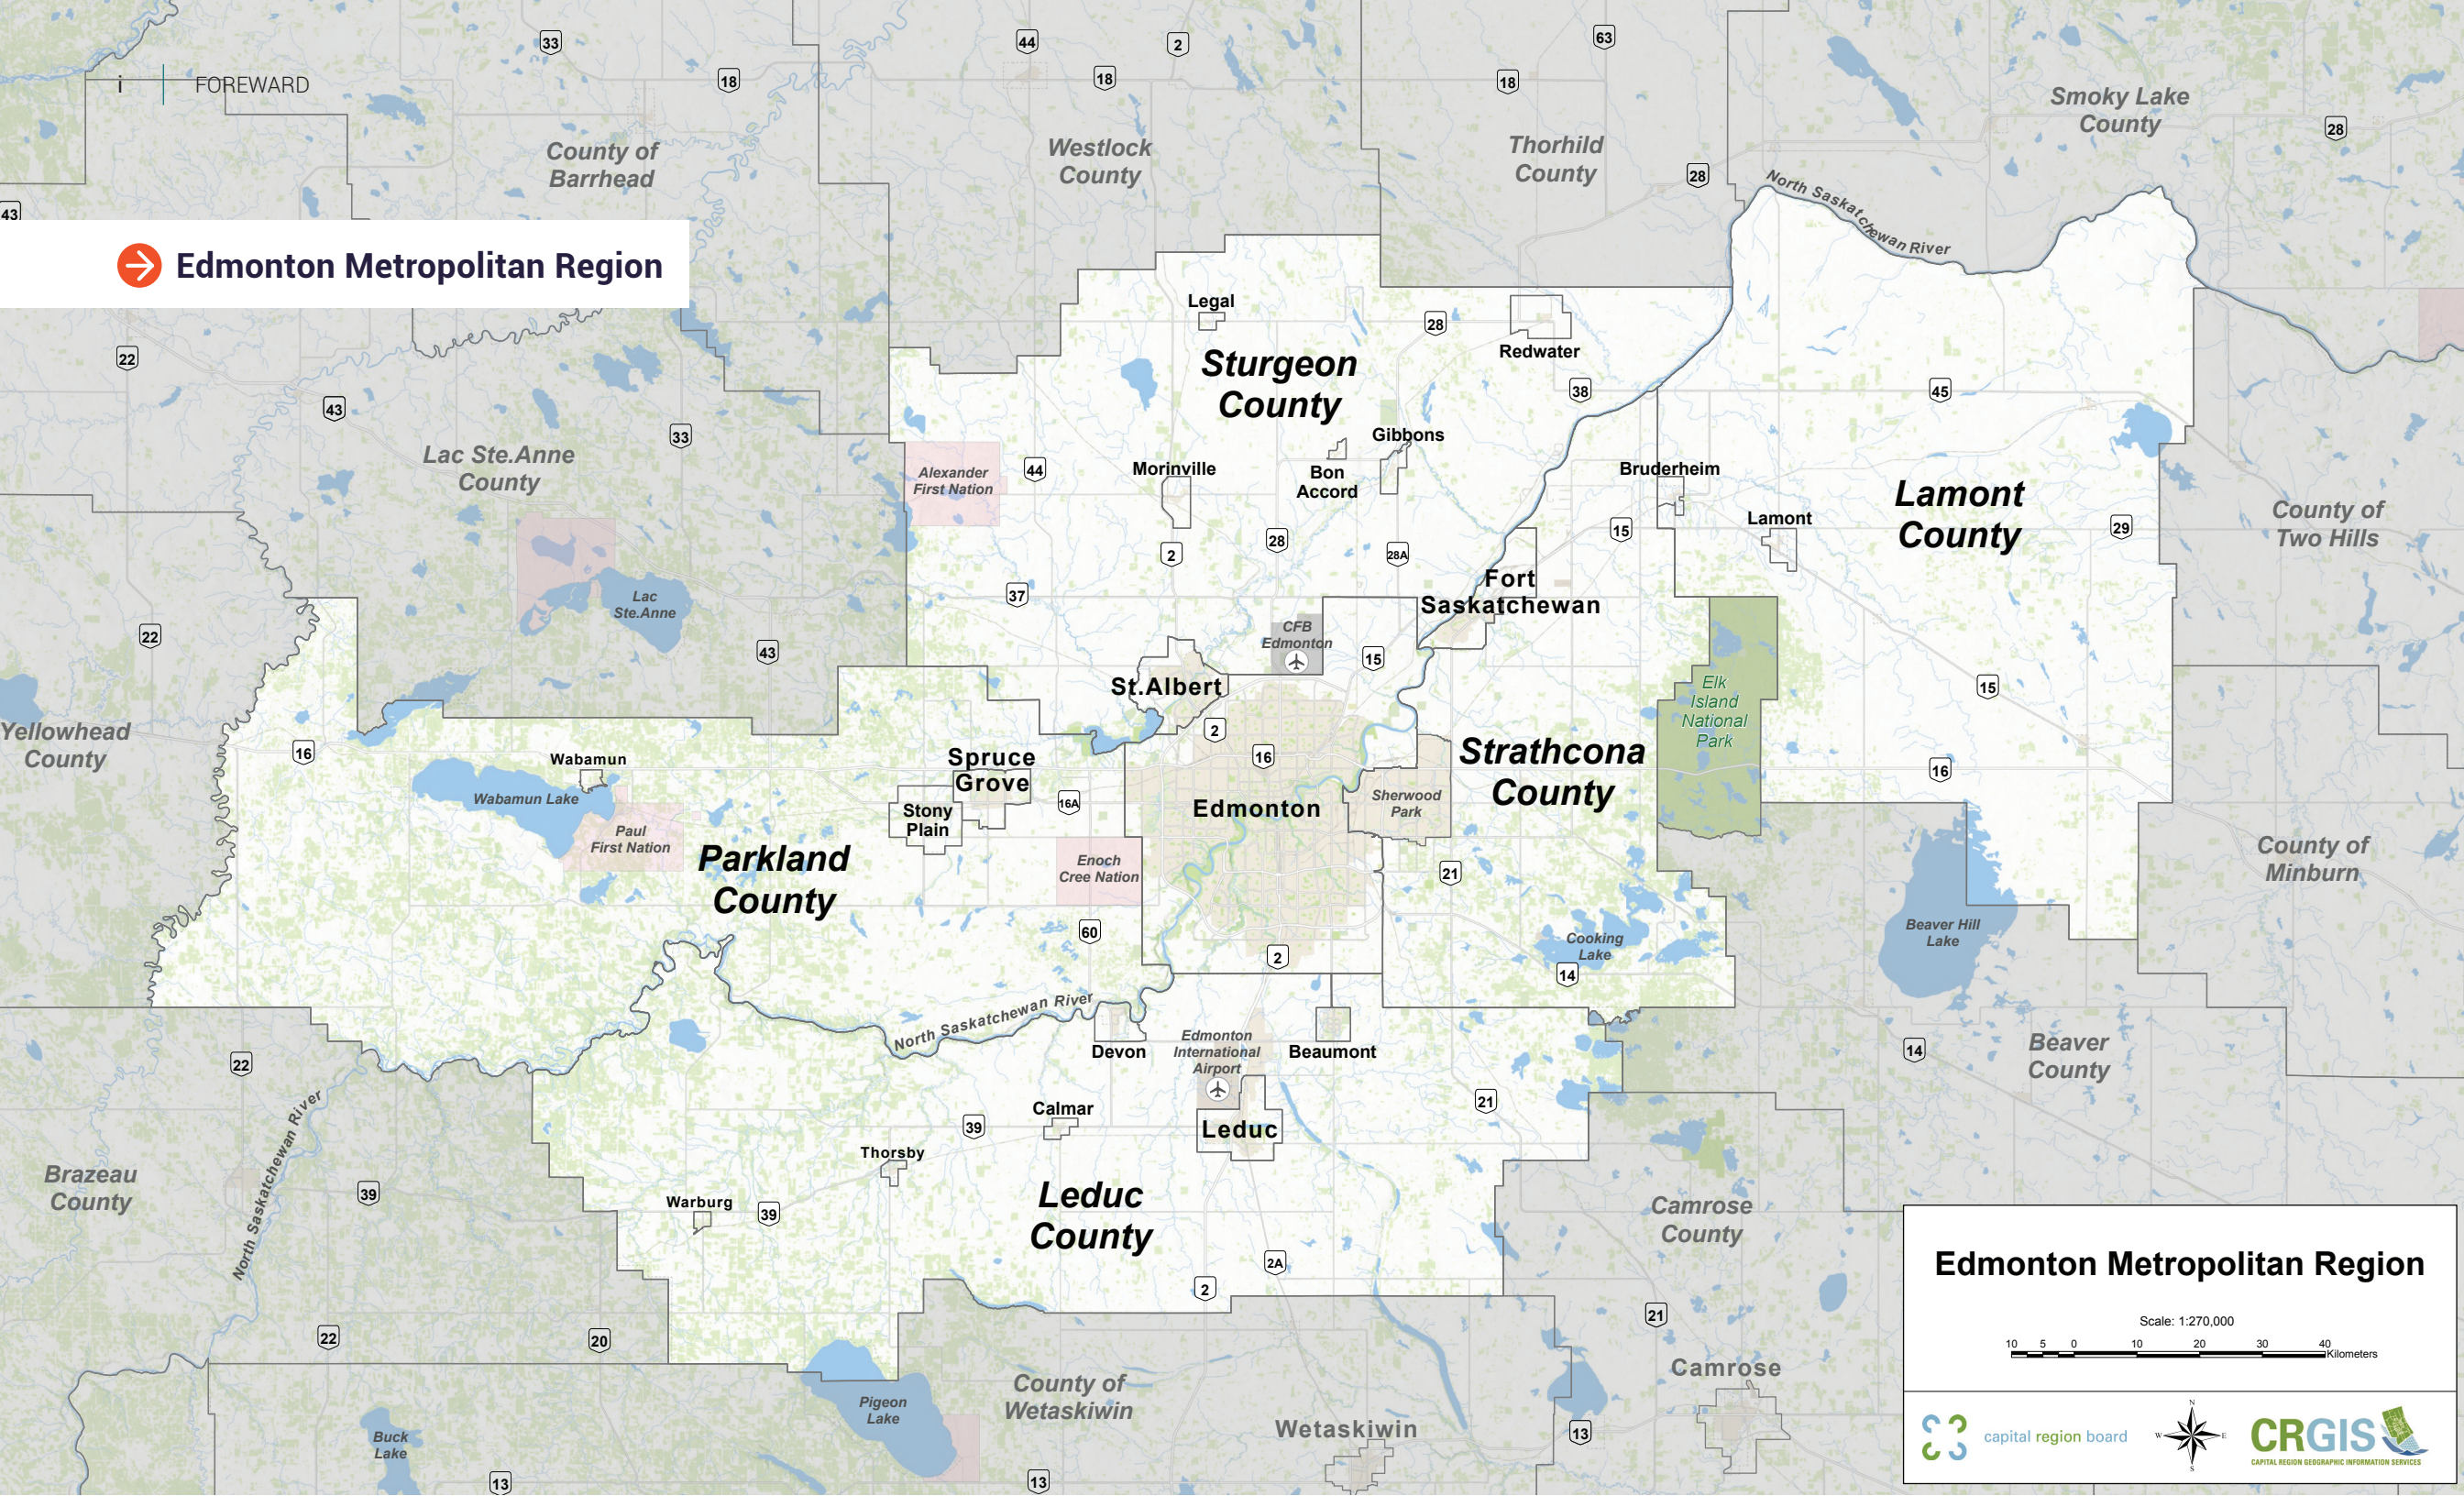

➔ **Edmonton Metropolitan Region**

Edmonton Metropolitan Region

Scale: 1:270,000

10 5 0 10 20 30 40 Kilometers

 capital region board

 **CRGIS**
CAPITAL REGION GEOGRAPHIC INFORMATION SERVICES