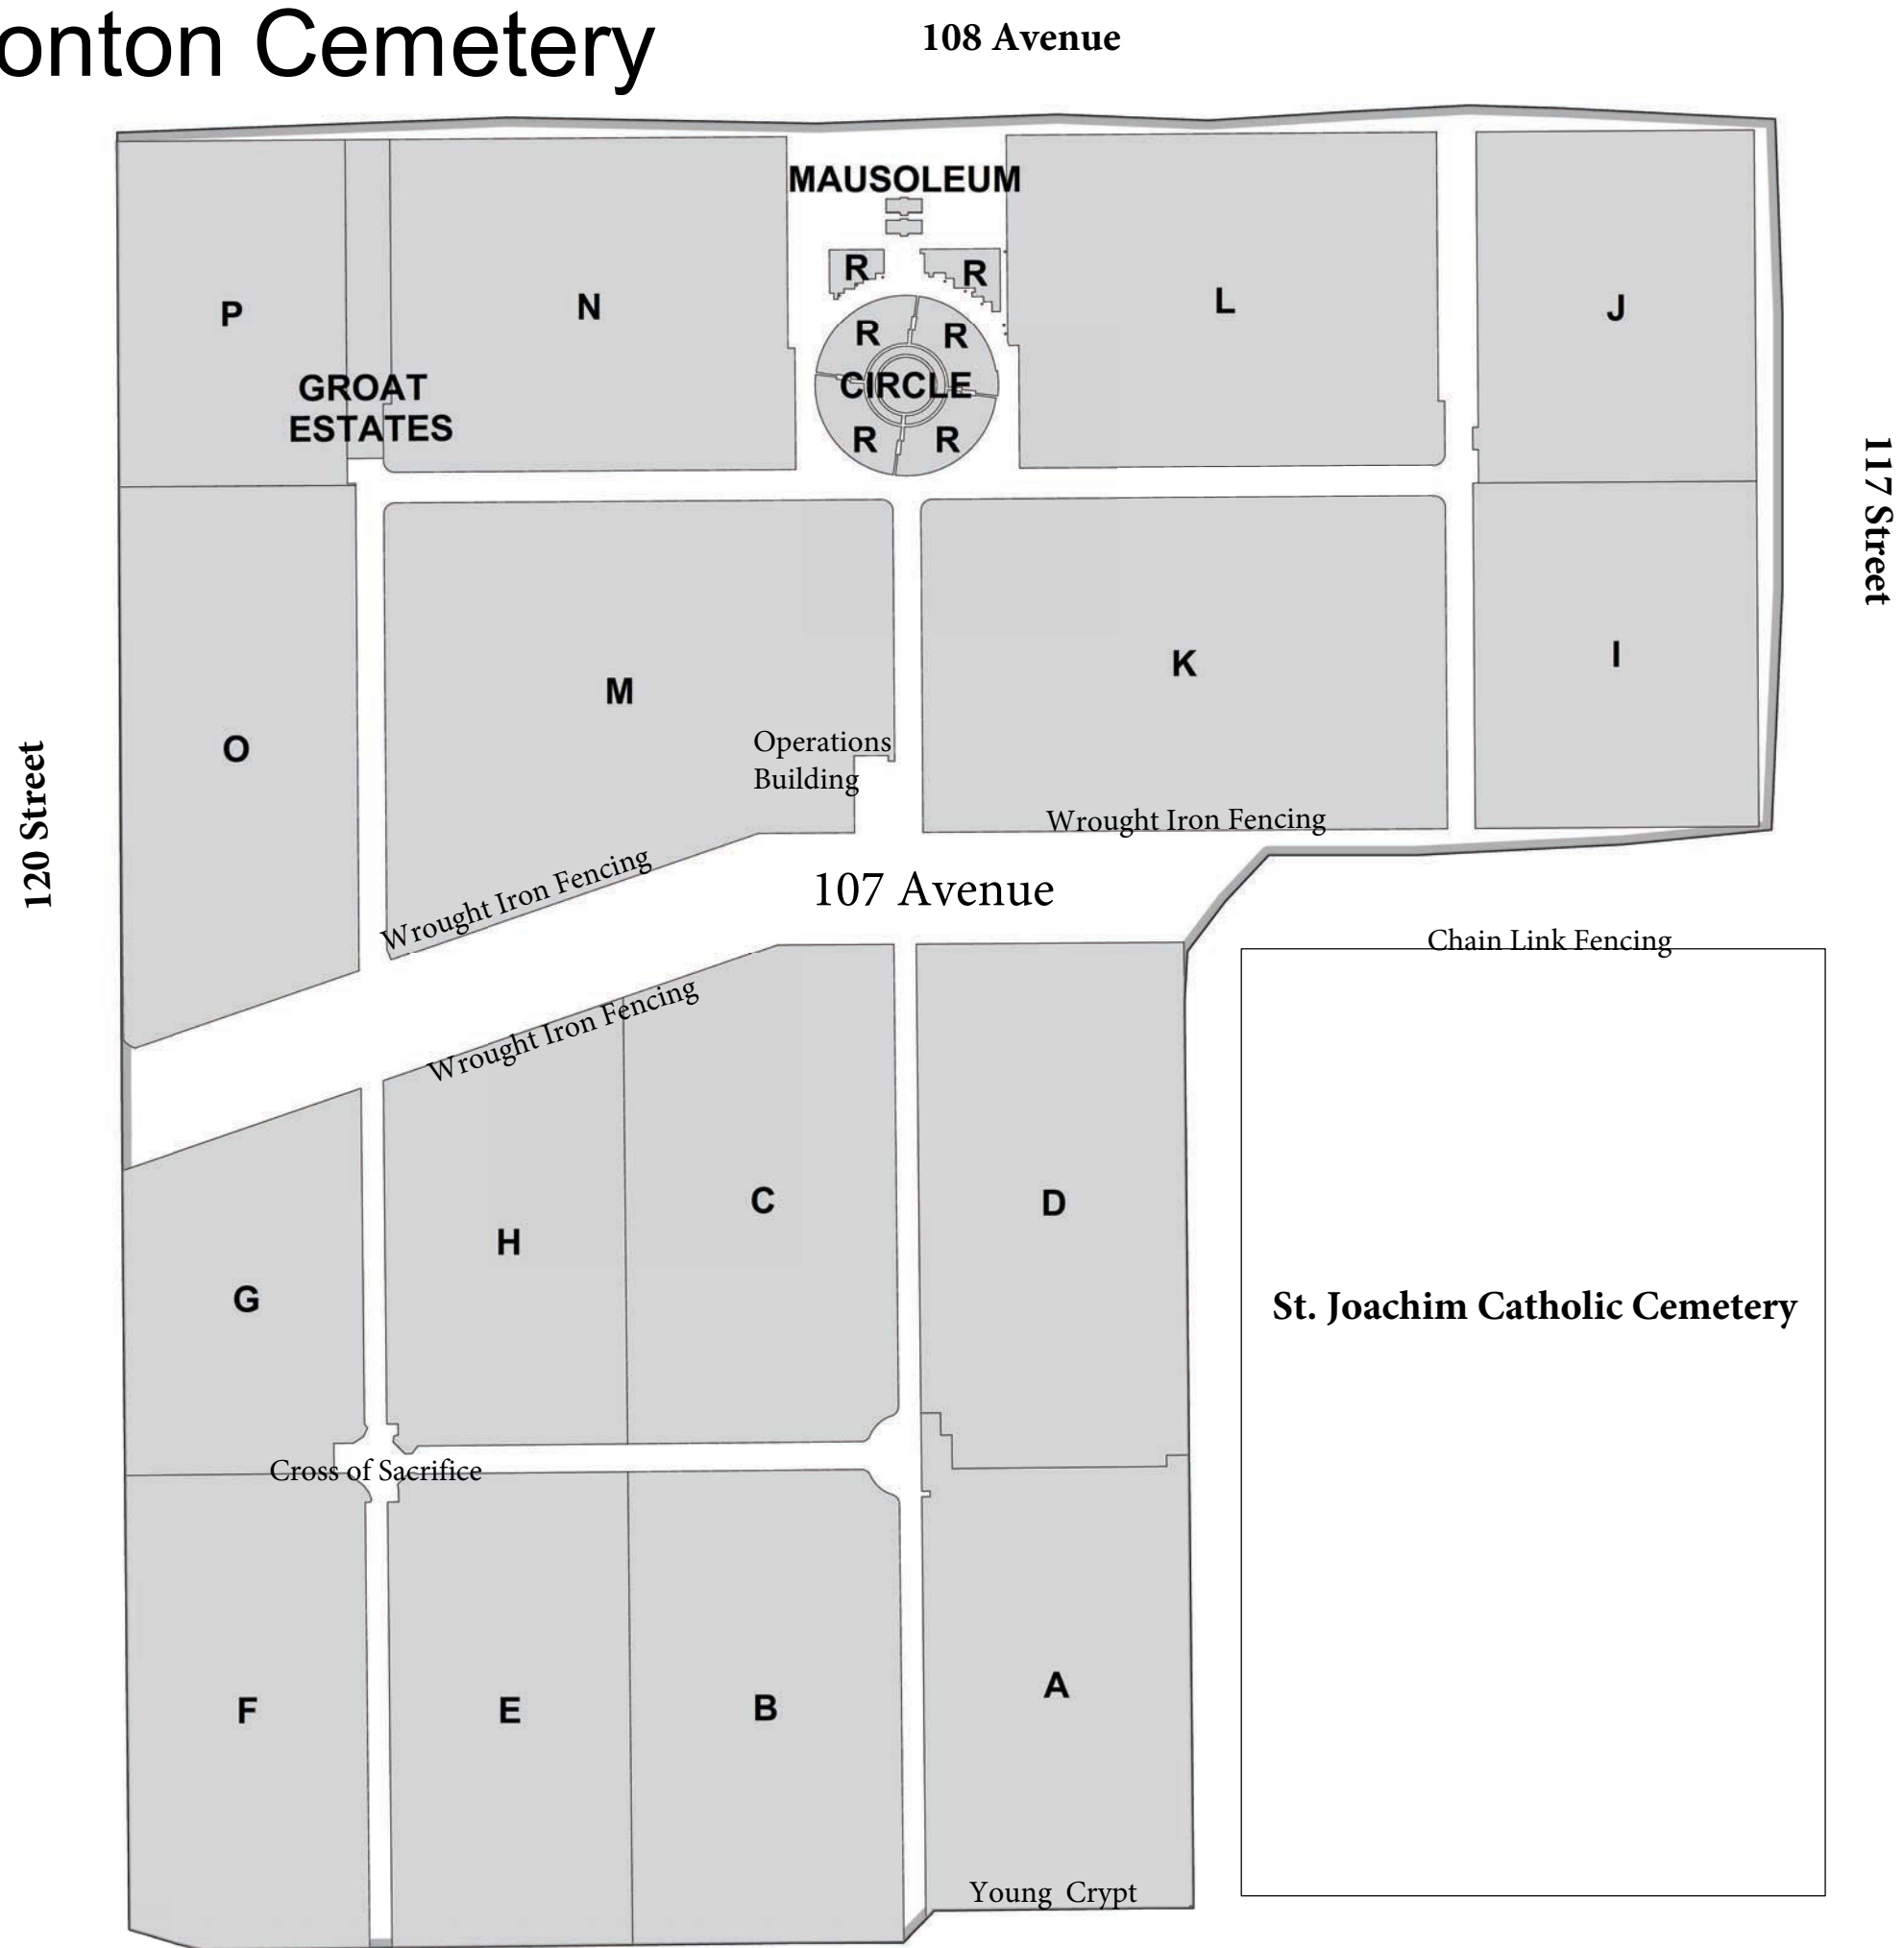

INDEX

Edmonton Cemetery

Legend

- | | | |
|--------------------|---------------------|---------------------------------------|
| Card 1 - Section A | Card 8 - Section H | Card 14 - Mausoleum |
| Card 2 - Section B | Card 9 - Section I | Card 15 - Section N and Groat Estates |
| Card 3 - Section C | Card 10 - Section J | Card 16 - Section O |
| Card 4 - Section D | Card 11 - Section K | Card 17 - Section P |
| Card 5 - Section E | Card 12 - Section L | Card 18 - Section R and Circle |
| Card 6 - Section F | Card 13 - Section M | |
| Card 7 - Section G | | |

Updated: March 2011
 Created: July 2009
 Data: City of Edmonton SLIM
 Produced by: Community Services,
 Technical Services Section
 The City of Edmonton disclaims any liability
 for the use of this map. No reproduction of this
 map, in whole or in part, is permitted without
 express written consent of the City of Edmonton
 Community Services Department.