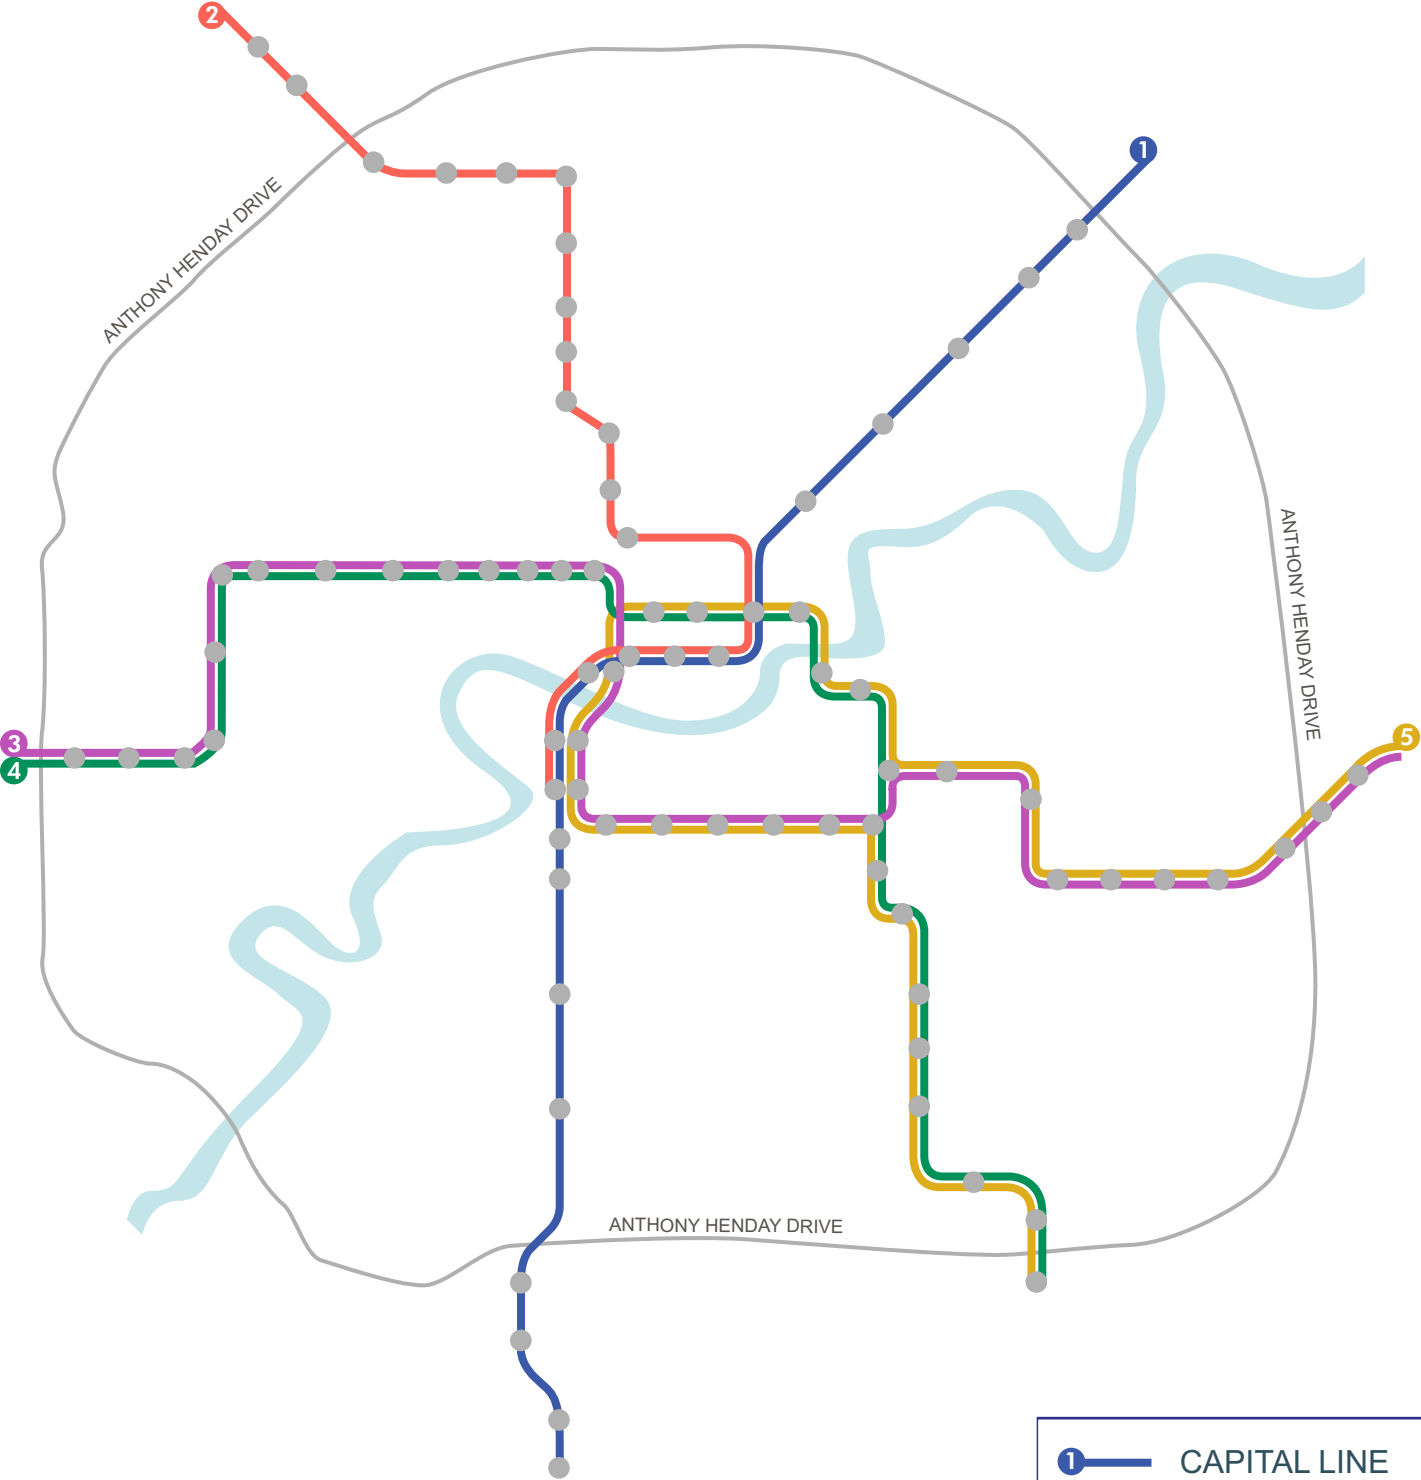

LRT System Line Names

Potential LRT System Map

Accurate as of March 28, 2013

1	CAPITAL LINE
2	METRO LINE
3	ENERGY LINE
4	VALLEY LINE
5	FESTIVAL LINE