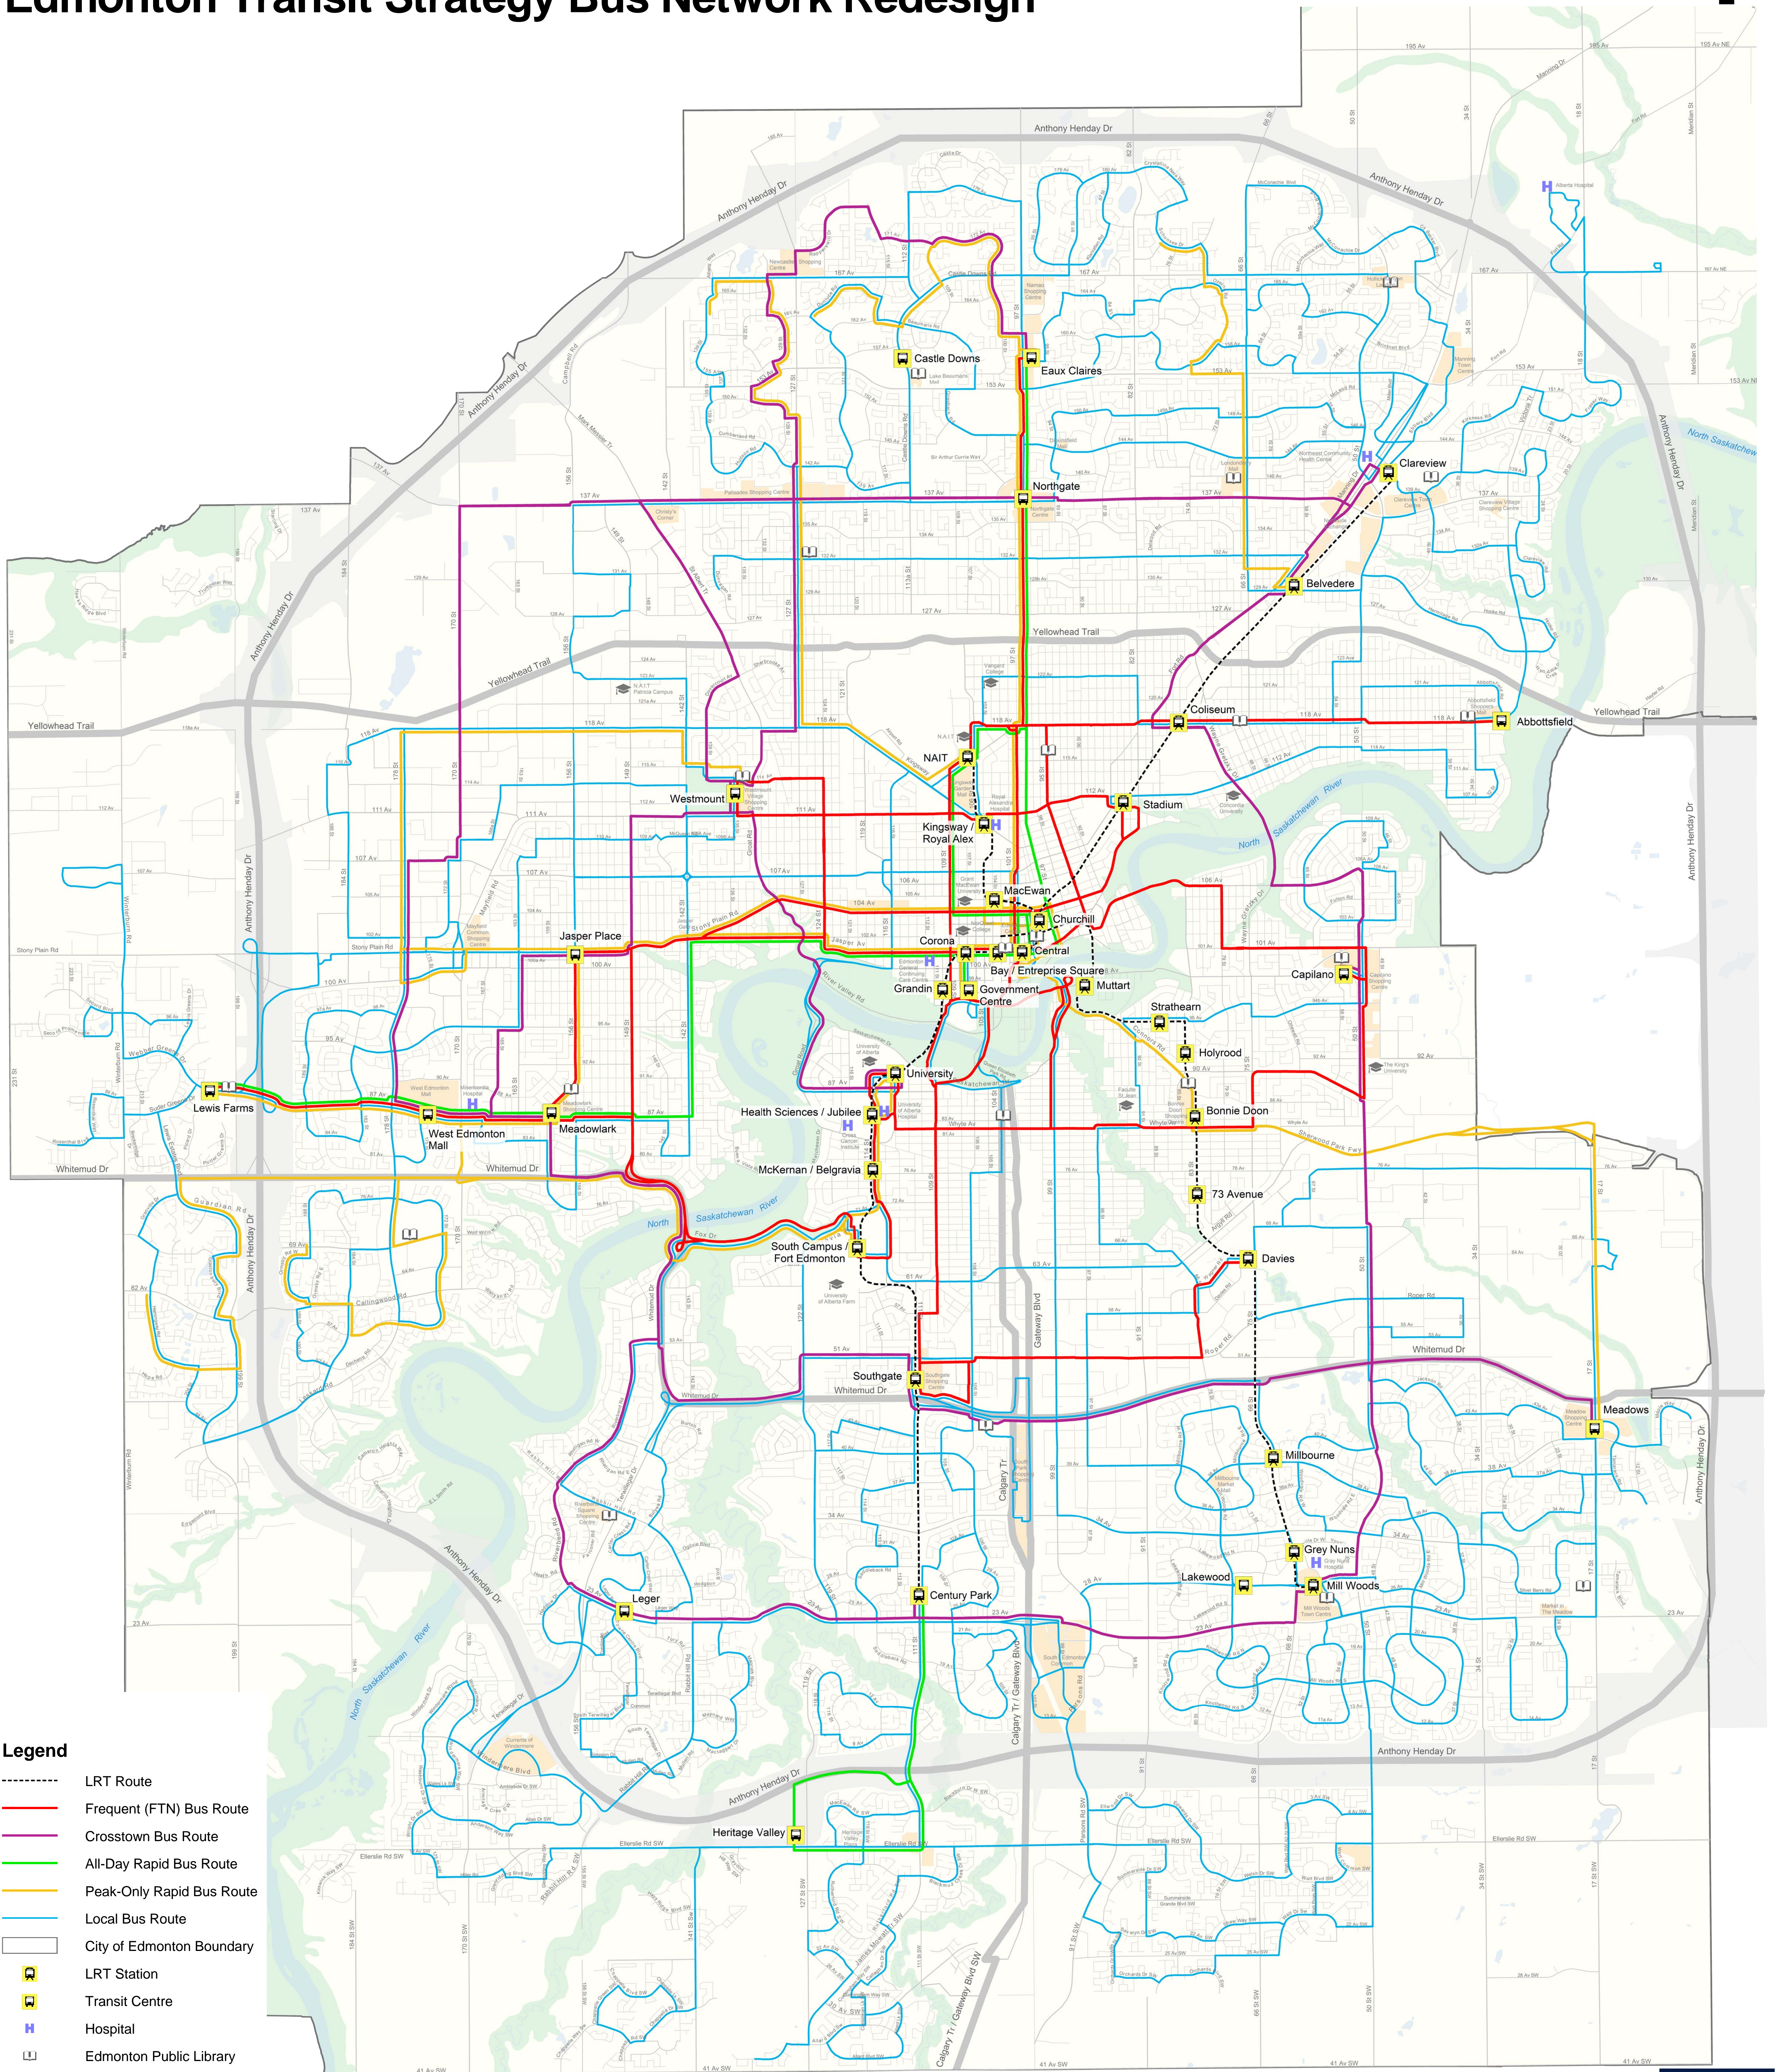

Draft Network Edmonton Transit Strategy Bus Network Redesign

- Legend**
- LRT Route
 - Frequent (FTN) Bus Route
 - Crosstown Bus Route
 - All-Day Rapid Bus Route
 - Peak-Only Rapid Bus Route
 - Local Bus Route
 - City of Edmonton Boundary
 - 🚊 LRT Station
 - 🚏 Transit Centre
 - H Hospital
 - 📖 Edmonton Public Library