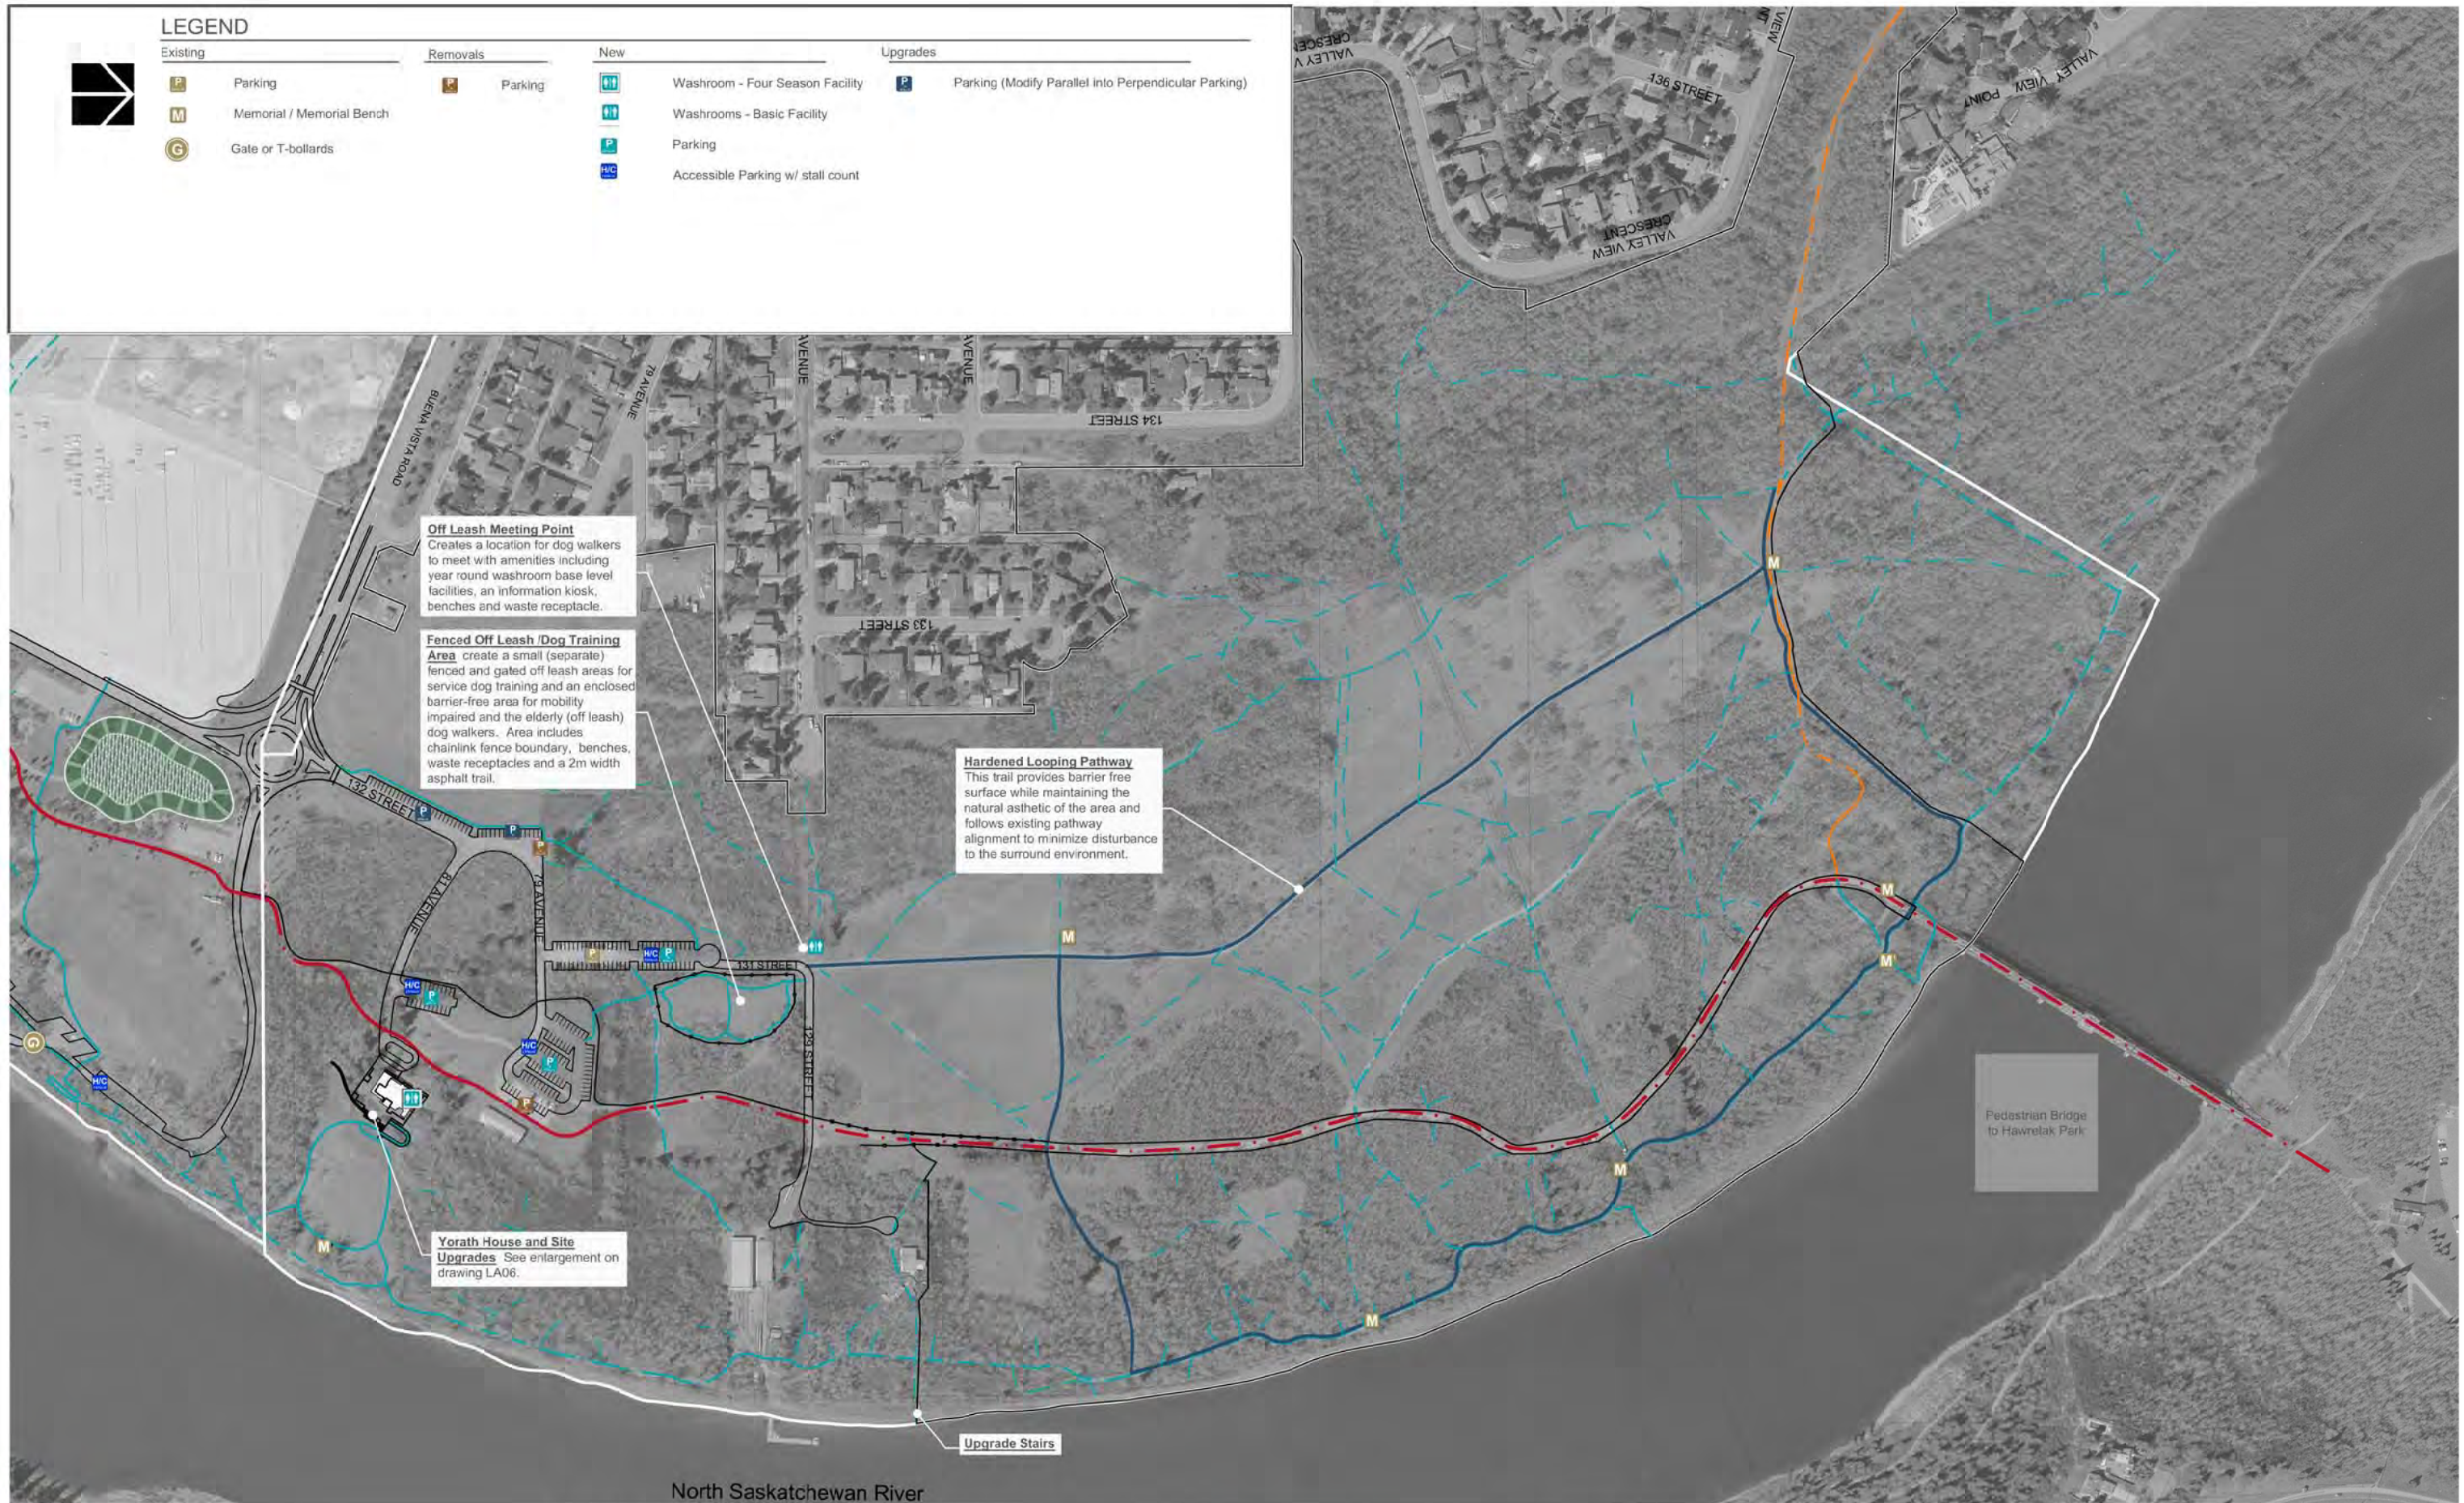

**LEGEND**

Existing	Removals	New	Upgrades
Parking	Parking	Washroom - Four Season Facility	Parking (Modify Parallel into Perpendicular Parking)
Memorial / Memorial Bench		Washrooms - Basic Facility	
Gate or T-bollards		Parking	
		Accessible Parking w/ stall count	

**Off Leash Meeting Point**  
Creates a location for dog walkers to meet with amenities including year round washroom base level facilities, an information kiosk, benches and waste receptacle.

**Fenced Off Leash / Dog Training Area**  
create a small (separate) fenced and gated off leash areas for service dog training and an enclosed barrier-free area for mobility impaired and the elderly (off leash) dog walkers. Area includes chainlink fence boundary, benches, waste receptacles and a 2m width asphalt trail.

**Hardened Looping Pathway**  
This trail provides barrier free surface while maintaining the natural aesthetic of the area and follows existing pathway alignment to minimize disturbance to the surround environment.

**Yorath House and Site Upgrades**  
See enlargement on drawing LA06.

Upgrade Stairs

Pedestrian Bridge to Hawrelak Park

North Saskatchewan River