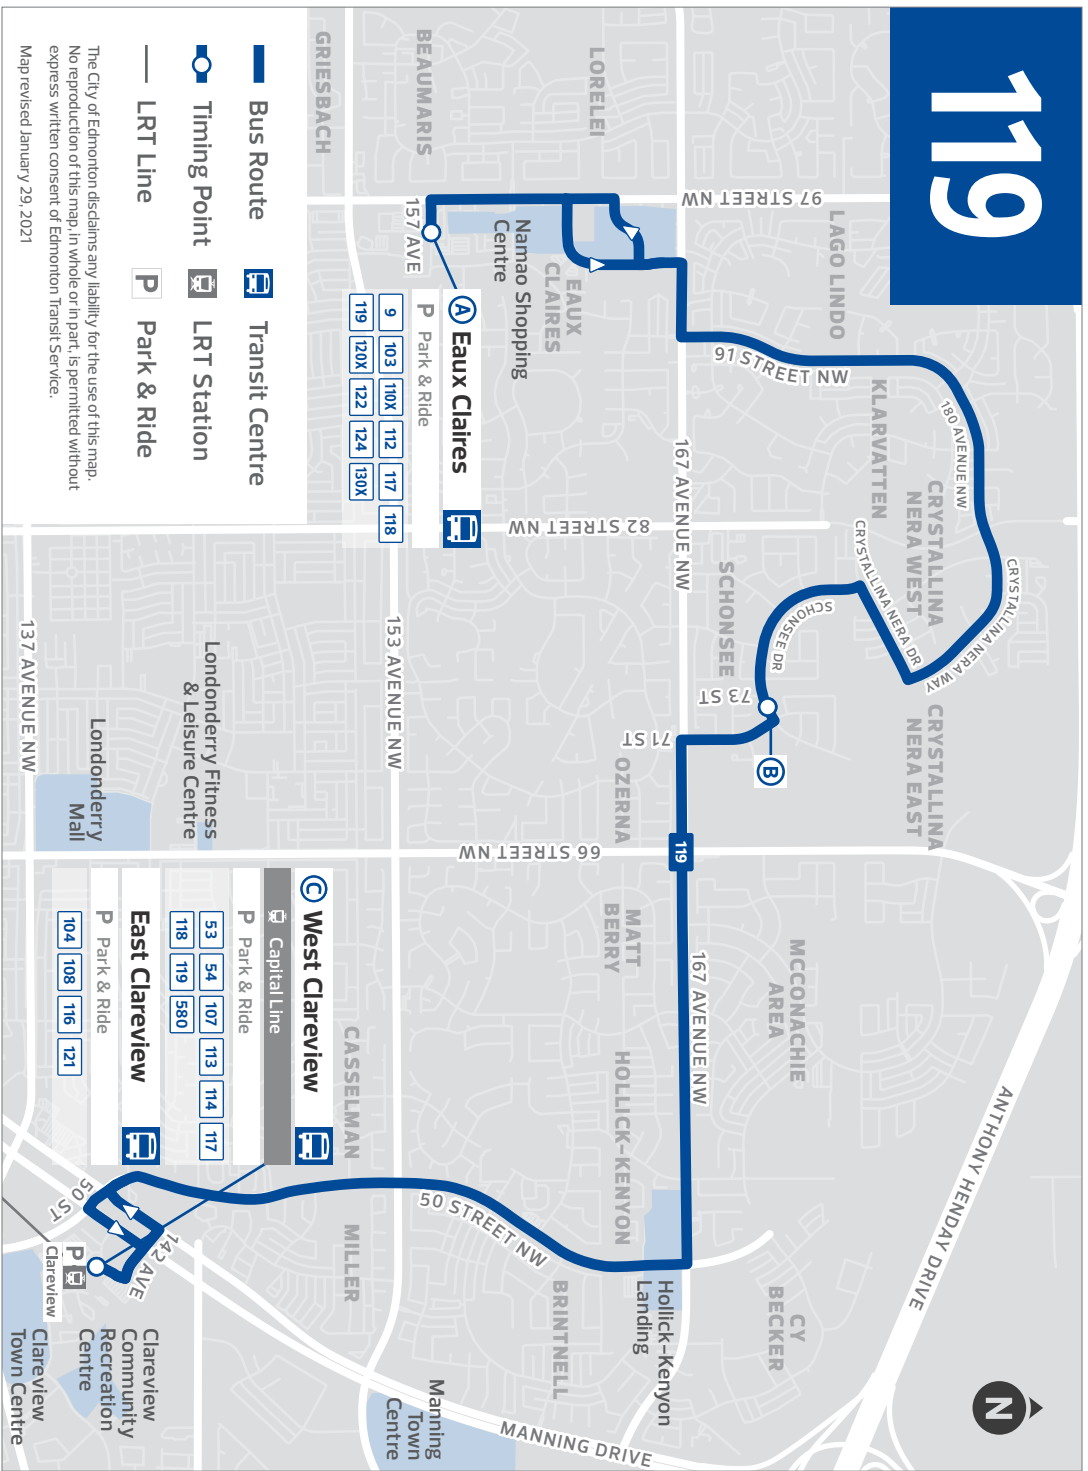

ETS Text & Ride

Text the bus stop number to 31100 or bus stop # [space] bus route # to receive your bus schedule by text message.

ETS BusLink

Call 780-496-1600 for information about when the next bus or LRT is scheduled to arrive.

Customer Service

For assistance with transit-related questions, call 311 to speak with an agent (7 am to 7 pm, 7 days/week. Closed on statutory holidays) or submit a request for assistance at edmonton.ca/311. If calling from outside Edmonton, dial 780-442-5311.

Transit Watch

Report unsafe behaviour and suspicious activity or packages to uniformed ETS staff, or call Transit Watch at 780-442-4900.

You can also discreetly send a text message to 780-442-4900 and a Transit Watch staff member will respond. They may also dispatch appropriate security staff, if needed.

TTY Service

Call 780-944-5555 for people with decreased hearing and/or speech abilities.

On Demand Transit

On Demand Transit (ODT) connects 30 neighbourhoods and 16 large seniors' residences to Edmonton's regular bus and LRT service. During the two-year pilot period, there is no fare payment collected when you board On Demand Transit shuttles. Instead, you pay your regular fare when you transfer to a regular bus or LRT. To book your ride:

- + Download the Edmonton On Demand Transit app
- + Visit edmonton.ca/ondemandtransit
- + Call 780-496-2400

119

A Eaux Claires

P Park & Ride

9	103	110X	112	117	118
119	120X	122	124	130X	

West Clareview

Capital Line

P Park & Ride

53	54	107	113	114	117
118	119	1580			

East Clareview

P Park & Ride

104	108	116	121

- Bus Route
- Timing Point
- LRT Line
- Transit Centre
- LRT Station
- Park & Ride

The City of Edmonton disclaims any liability for the use of this map. No reproduction of this map, in whole or in part, is permitted without express written consent of Edmonton Transit Service.
Map revised January 29, 2021