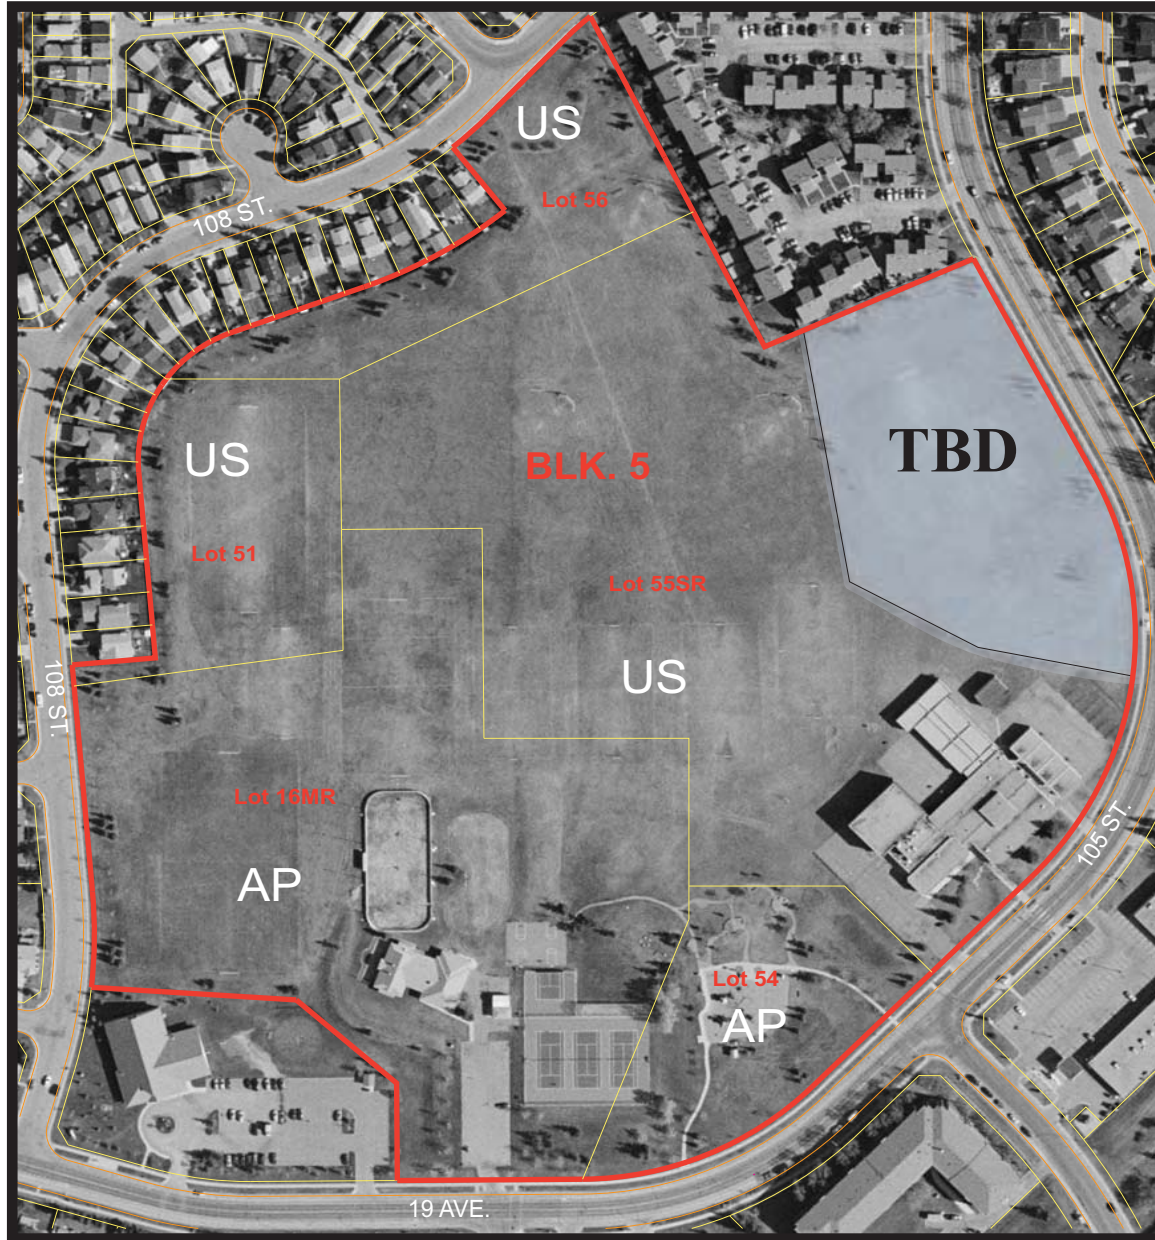

School Site Declared Surplus by School

Keheewin

Legend

US Approved Land Use Zoning

TBD Surplus School Site

Red Outline Joint Use Boundary

Created : December 2009

Data : City of Edmonton

Created by :
Sustainable Development
Corporate Properties

The City of Edmonton disclaims any liability for the use of this map.
No reproduction of this map, in whole or in part, is permitted without
express written consent of the City of Edmonton
Sustainable Development