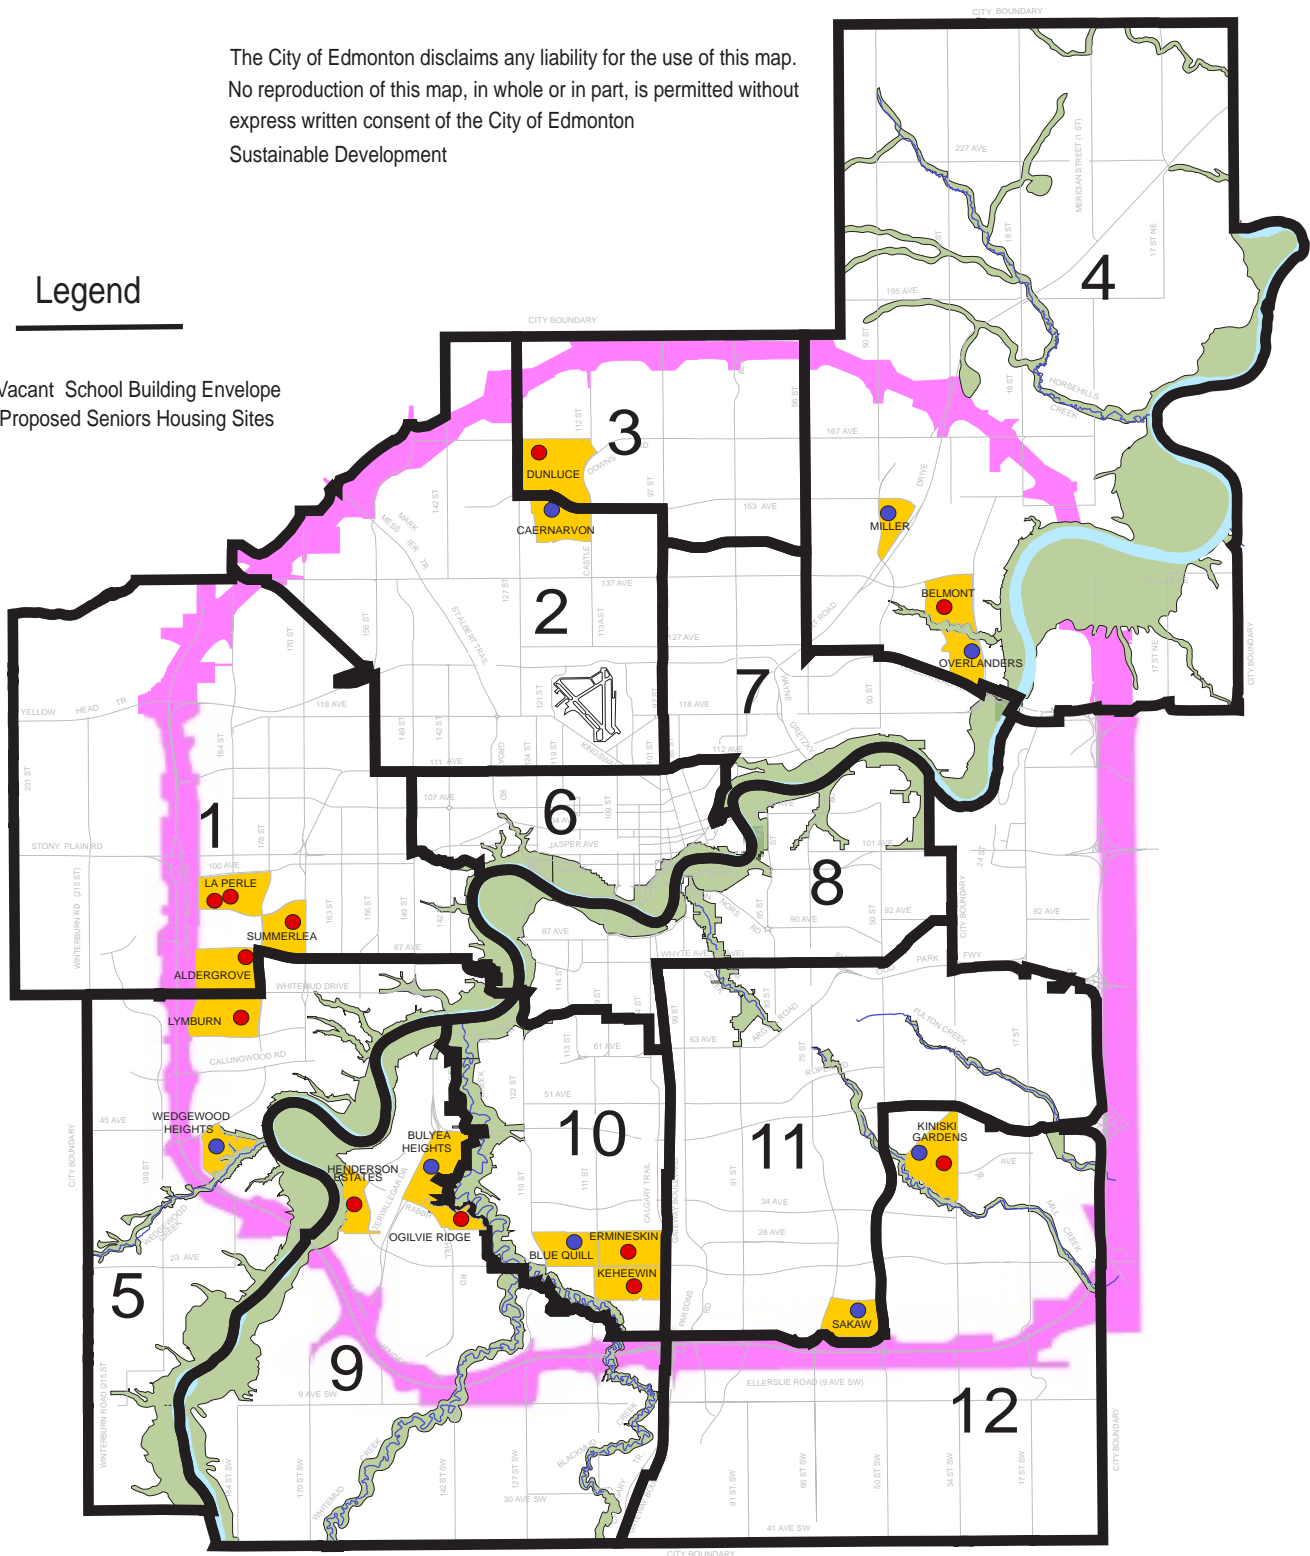

Vacant Surplus School Sites

The City of Edmonton disclaims any liability for the use of this map. No reproduction of this map, in whole or in part, is permitted without express written consent of the City of Edmonton Sustainable Development

Legend

- Vacant School Building Envelope
- Proposed Seniors Housing Sites

Note : This information is provided for reference purposes only. Precise location of surplus school building envelope within the vacant school site to be confirmed.

Created : August 2012
 Data : City of Edmonton
 Created by :
 Sustainable Development
 Corporate Properties