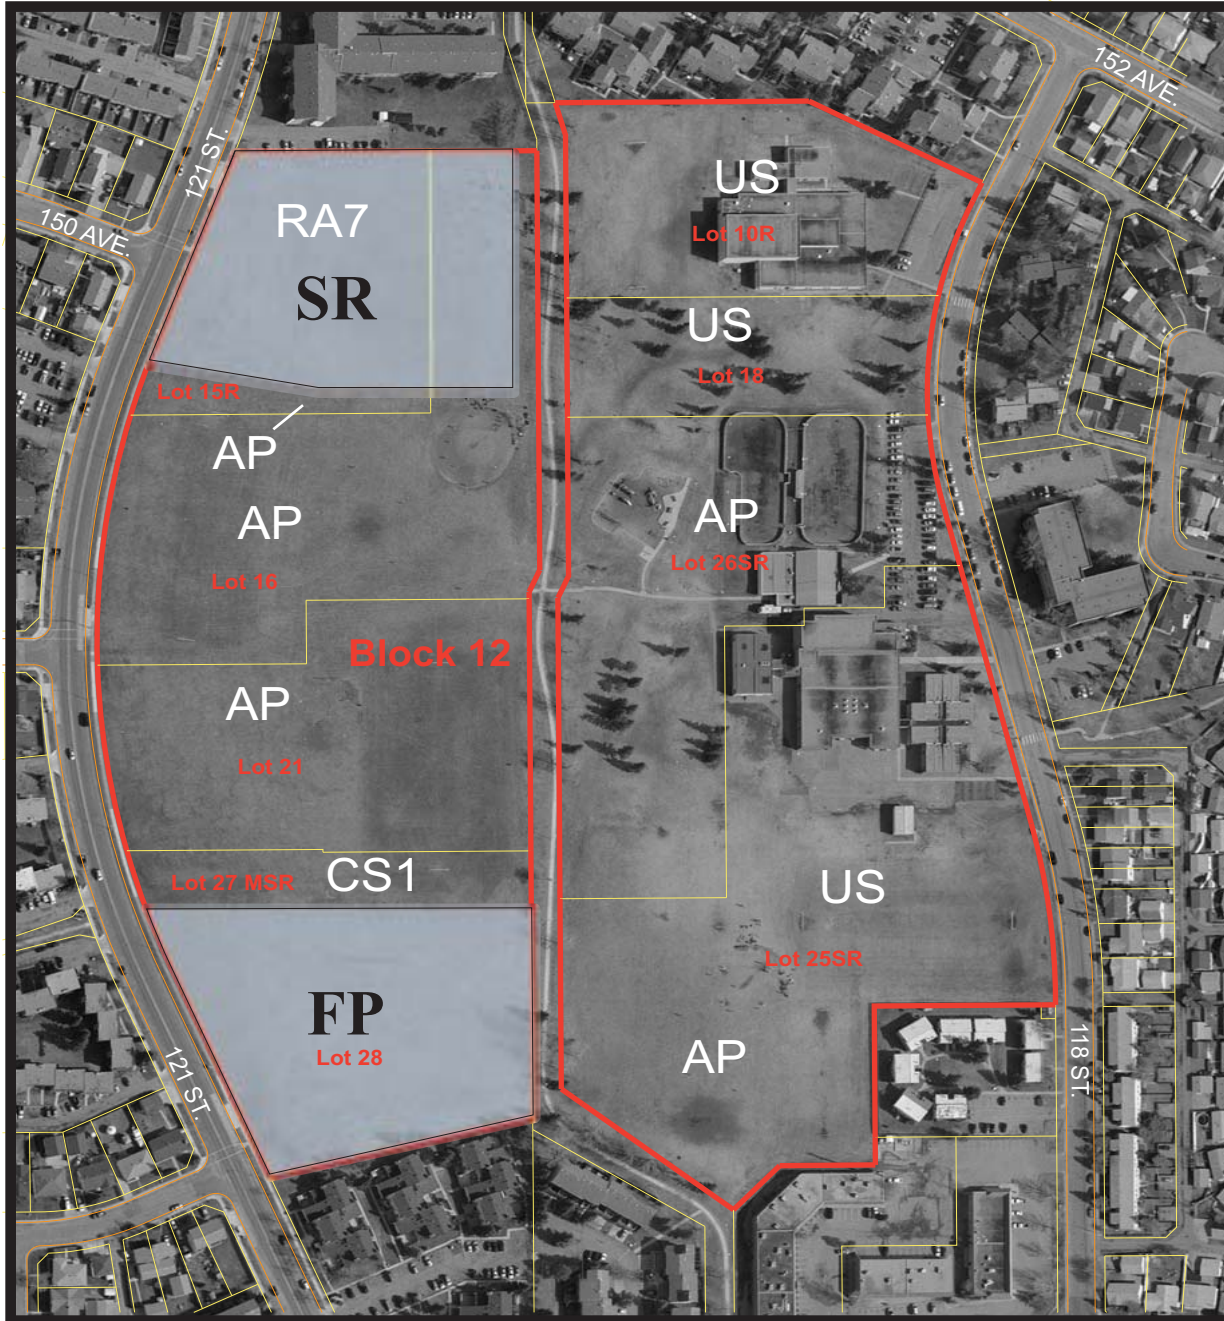

# School Sites Declared Surplus by School Board

## Caernarvon Site

### Legend

**RA7** Approved Land Use Zoning

**FP** First Place Home Program Site (Under Construction)

**Joint Site Boundary**

**SR** Seniors Site

Created : April 2013

Data : City of Edmonton

Created by :