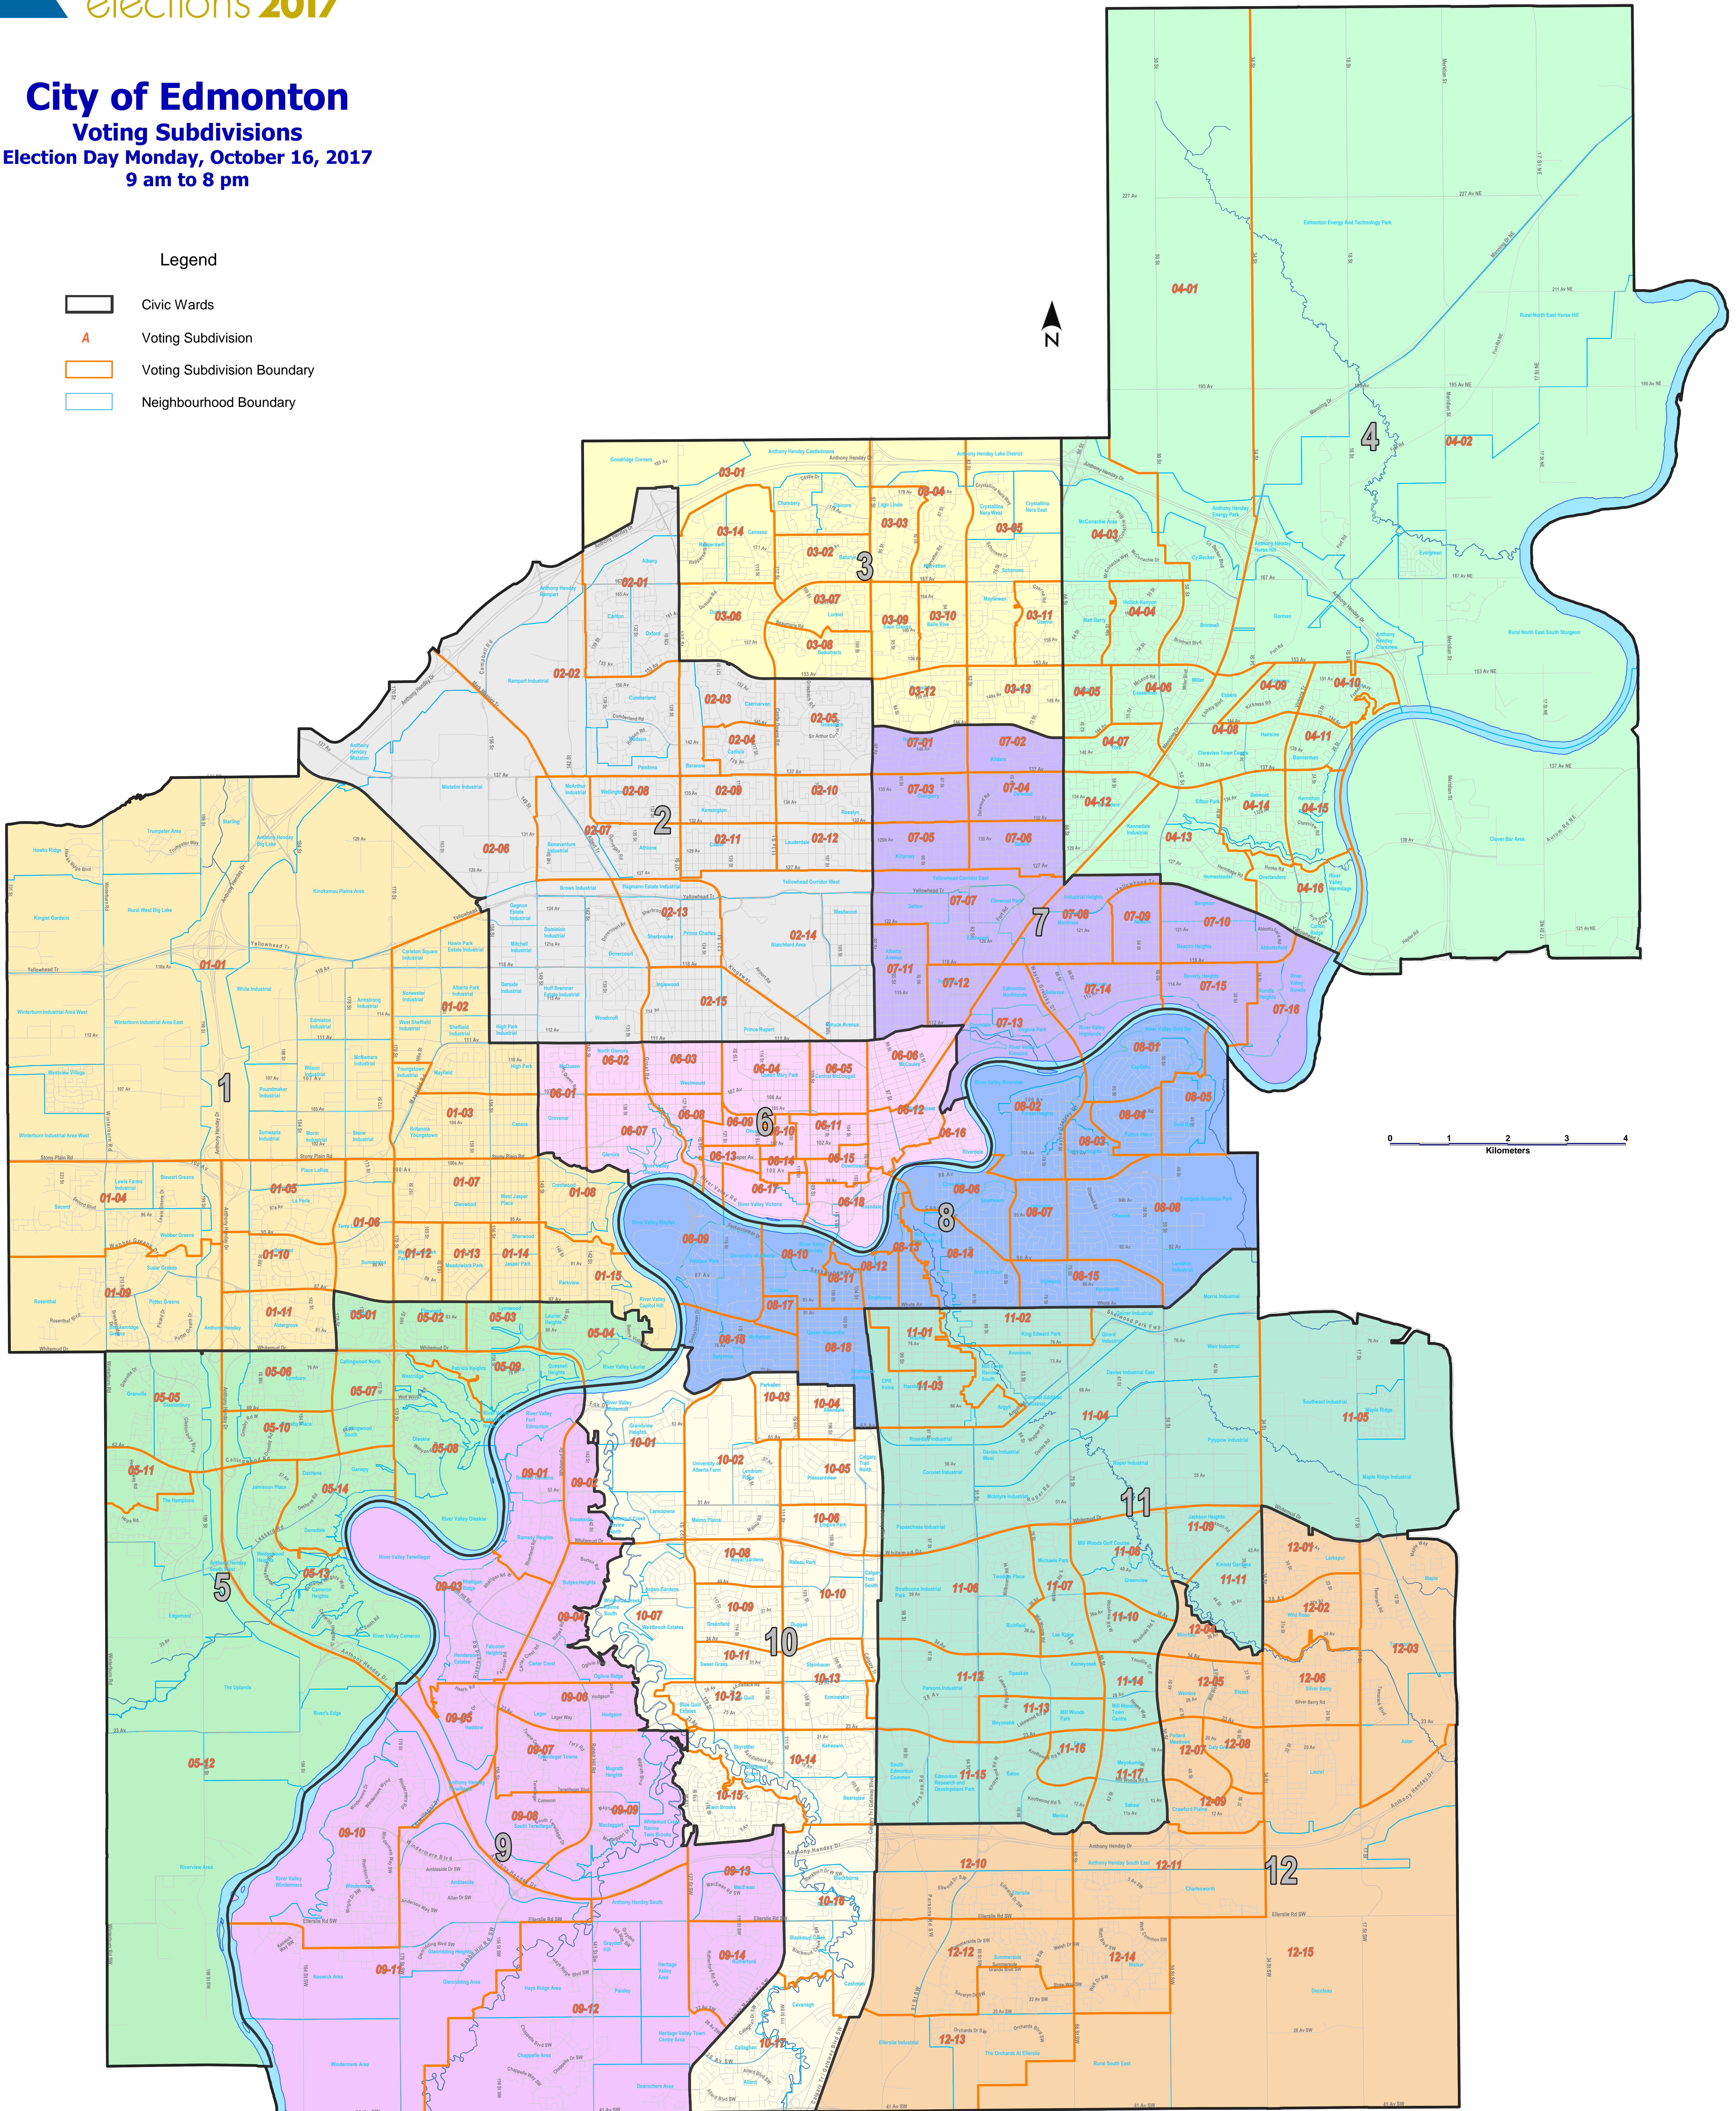

City of Edmonton

Voting Subdivisions
Election Day Monday, October 16, 2017
9 am to 8 pm

Legend

- Civic Wards
- Voting Subdivision
- Voting Subdivision Boundary
- Neighbourhood Boundary

FOR INFORMATION ONLY

Map Revised September 22, 2017

Ward Boundaries in Effect For 2017 Edmonton Election

Voting Subdivision Boundaries and Location Subject to change
up to and including Election Day