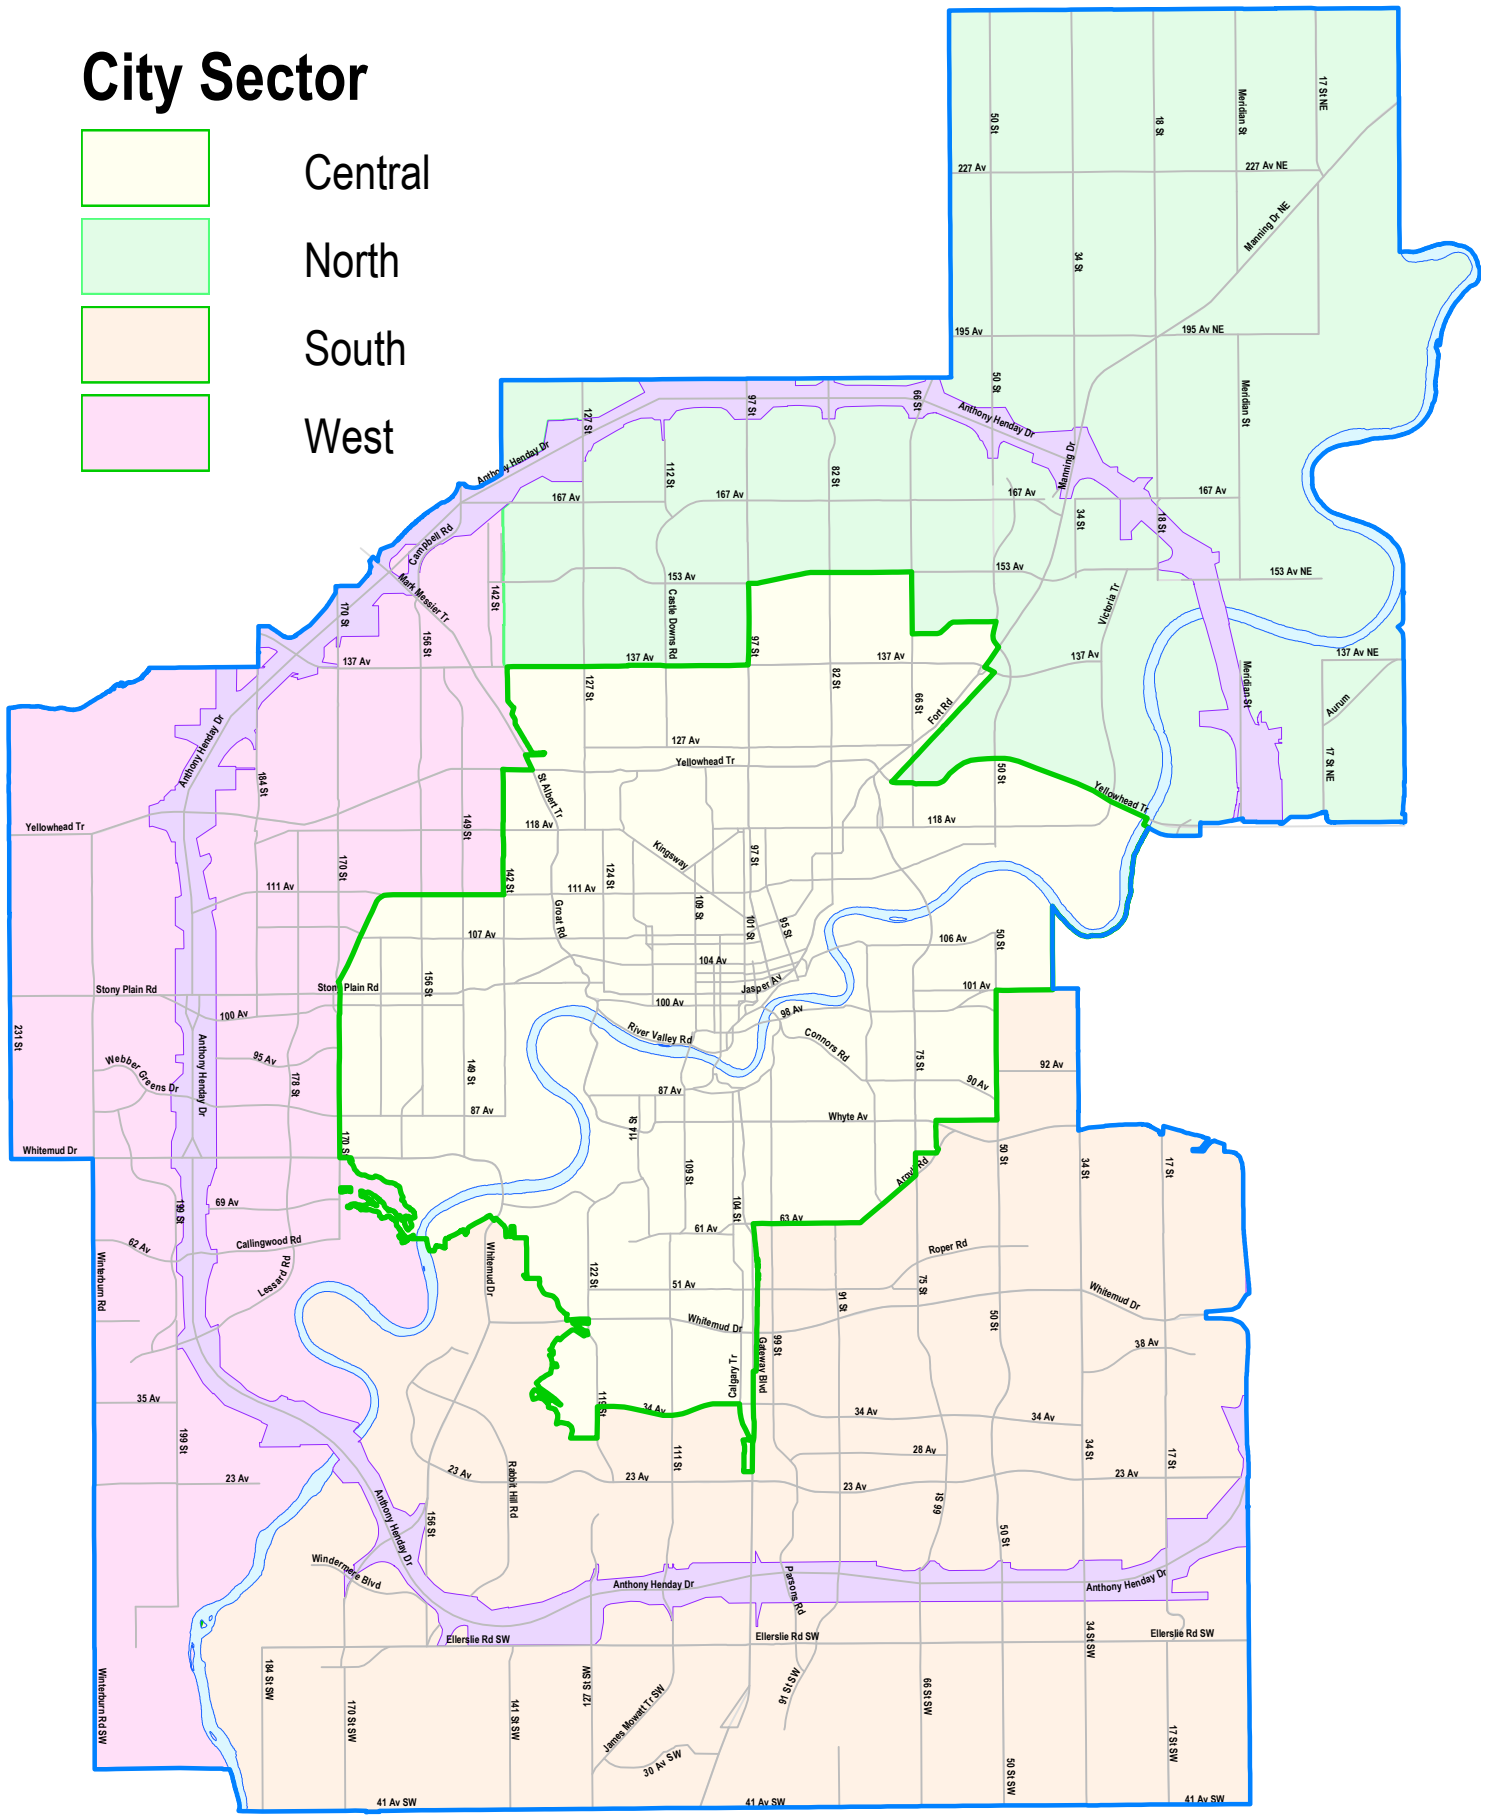

City Sector

- Central
- North
- South
- West

Map compiled by:
Geospatial Services Unit
Urban Planning and Environment Branch