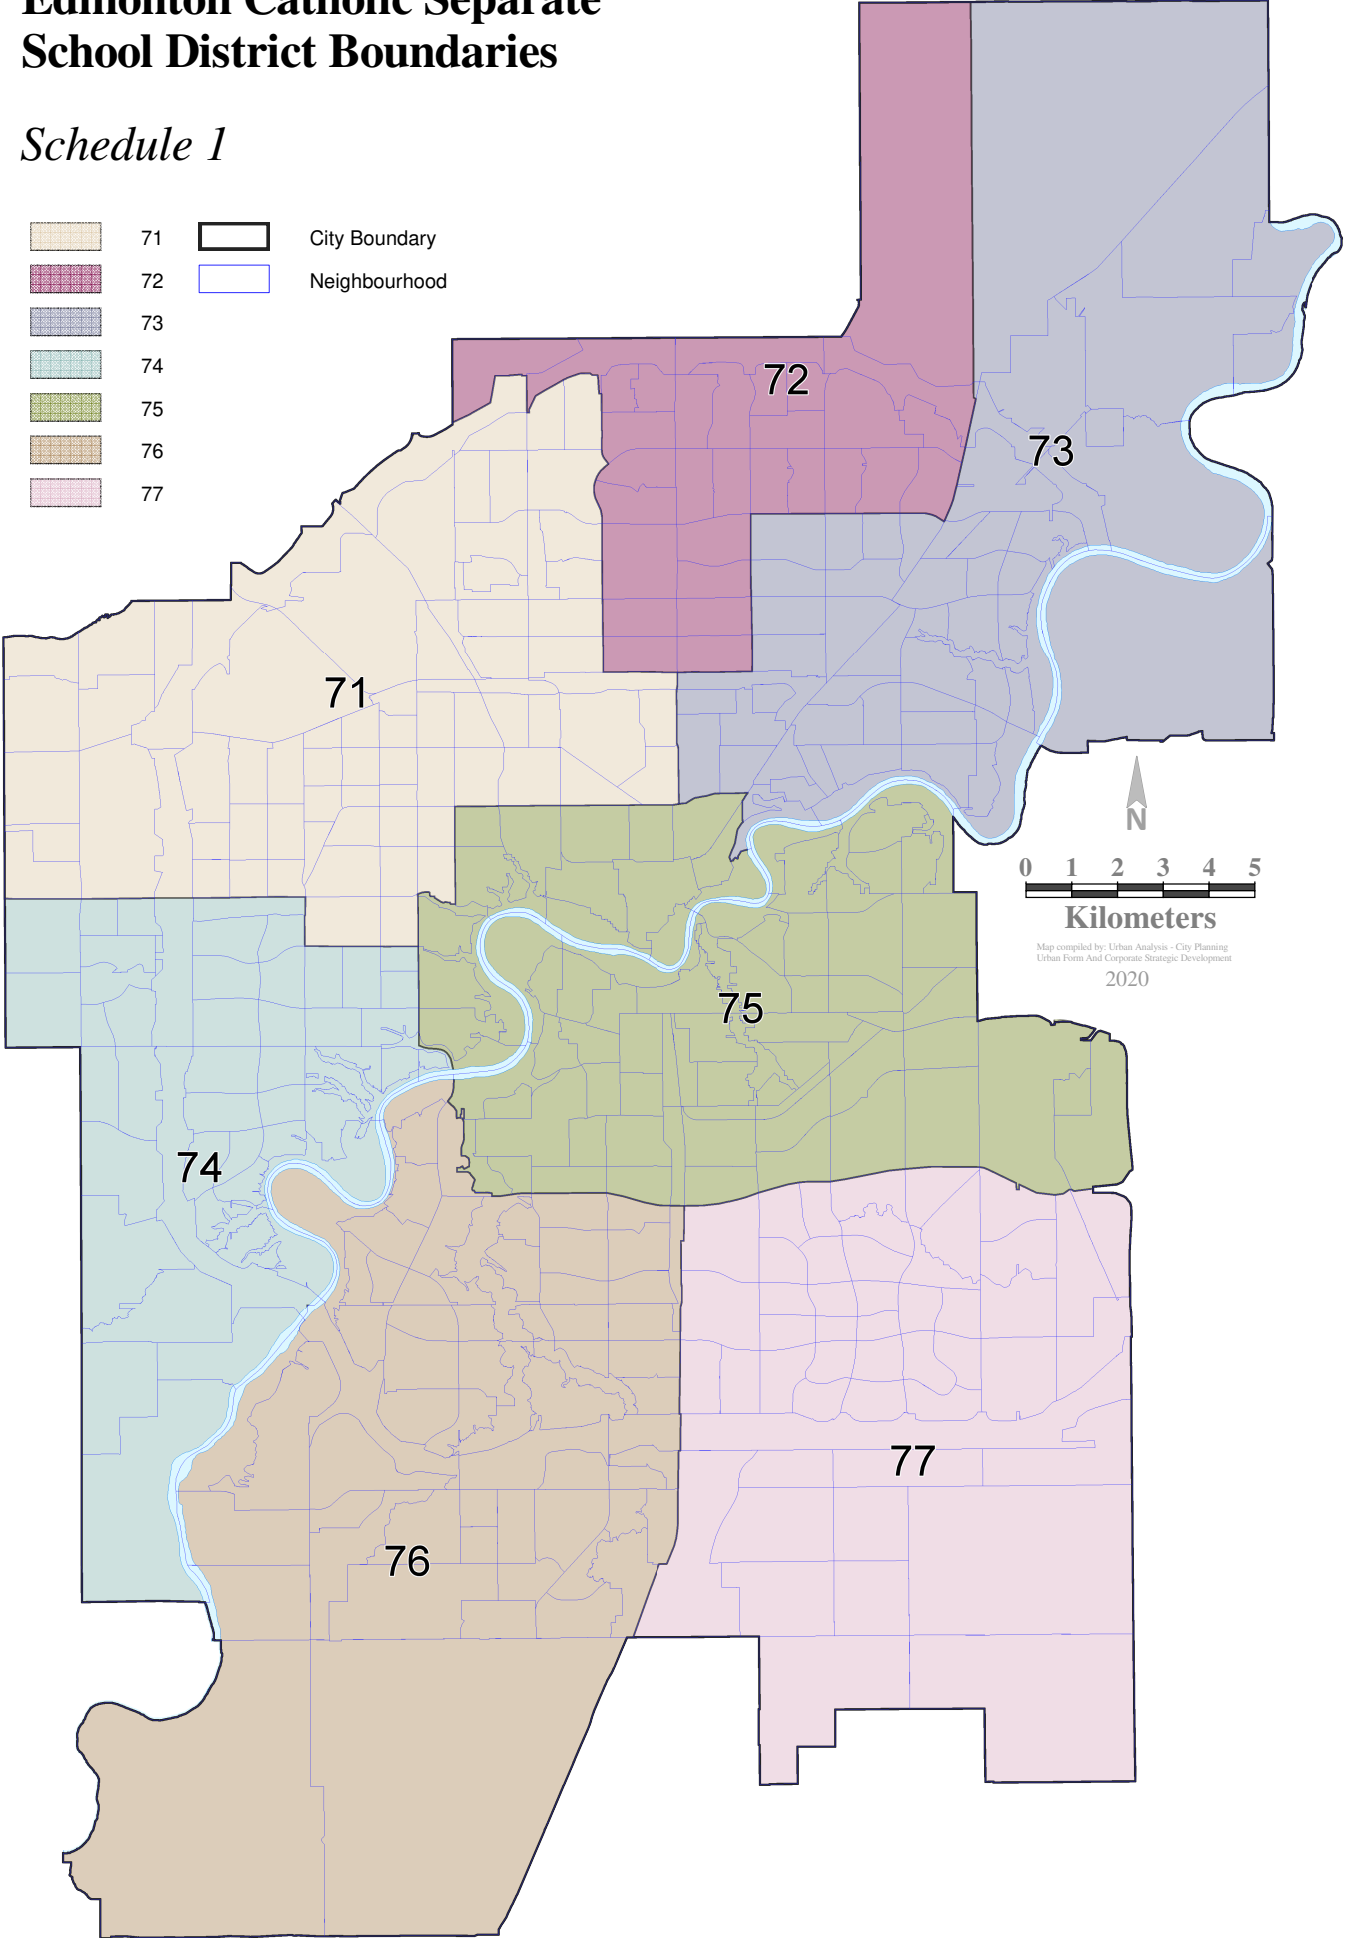

# Edmonton Catholic Separate School District Boundaries

## Schedule 1

N

0 1 2 3 4 5

**Kilometers**

Map compiled by: Urban Analysis - City Planning  
Urban Form And Corporate Strategic Development  
2020