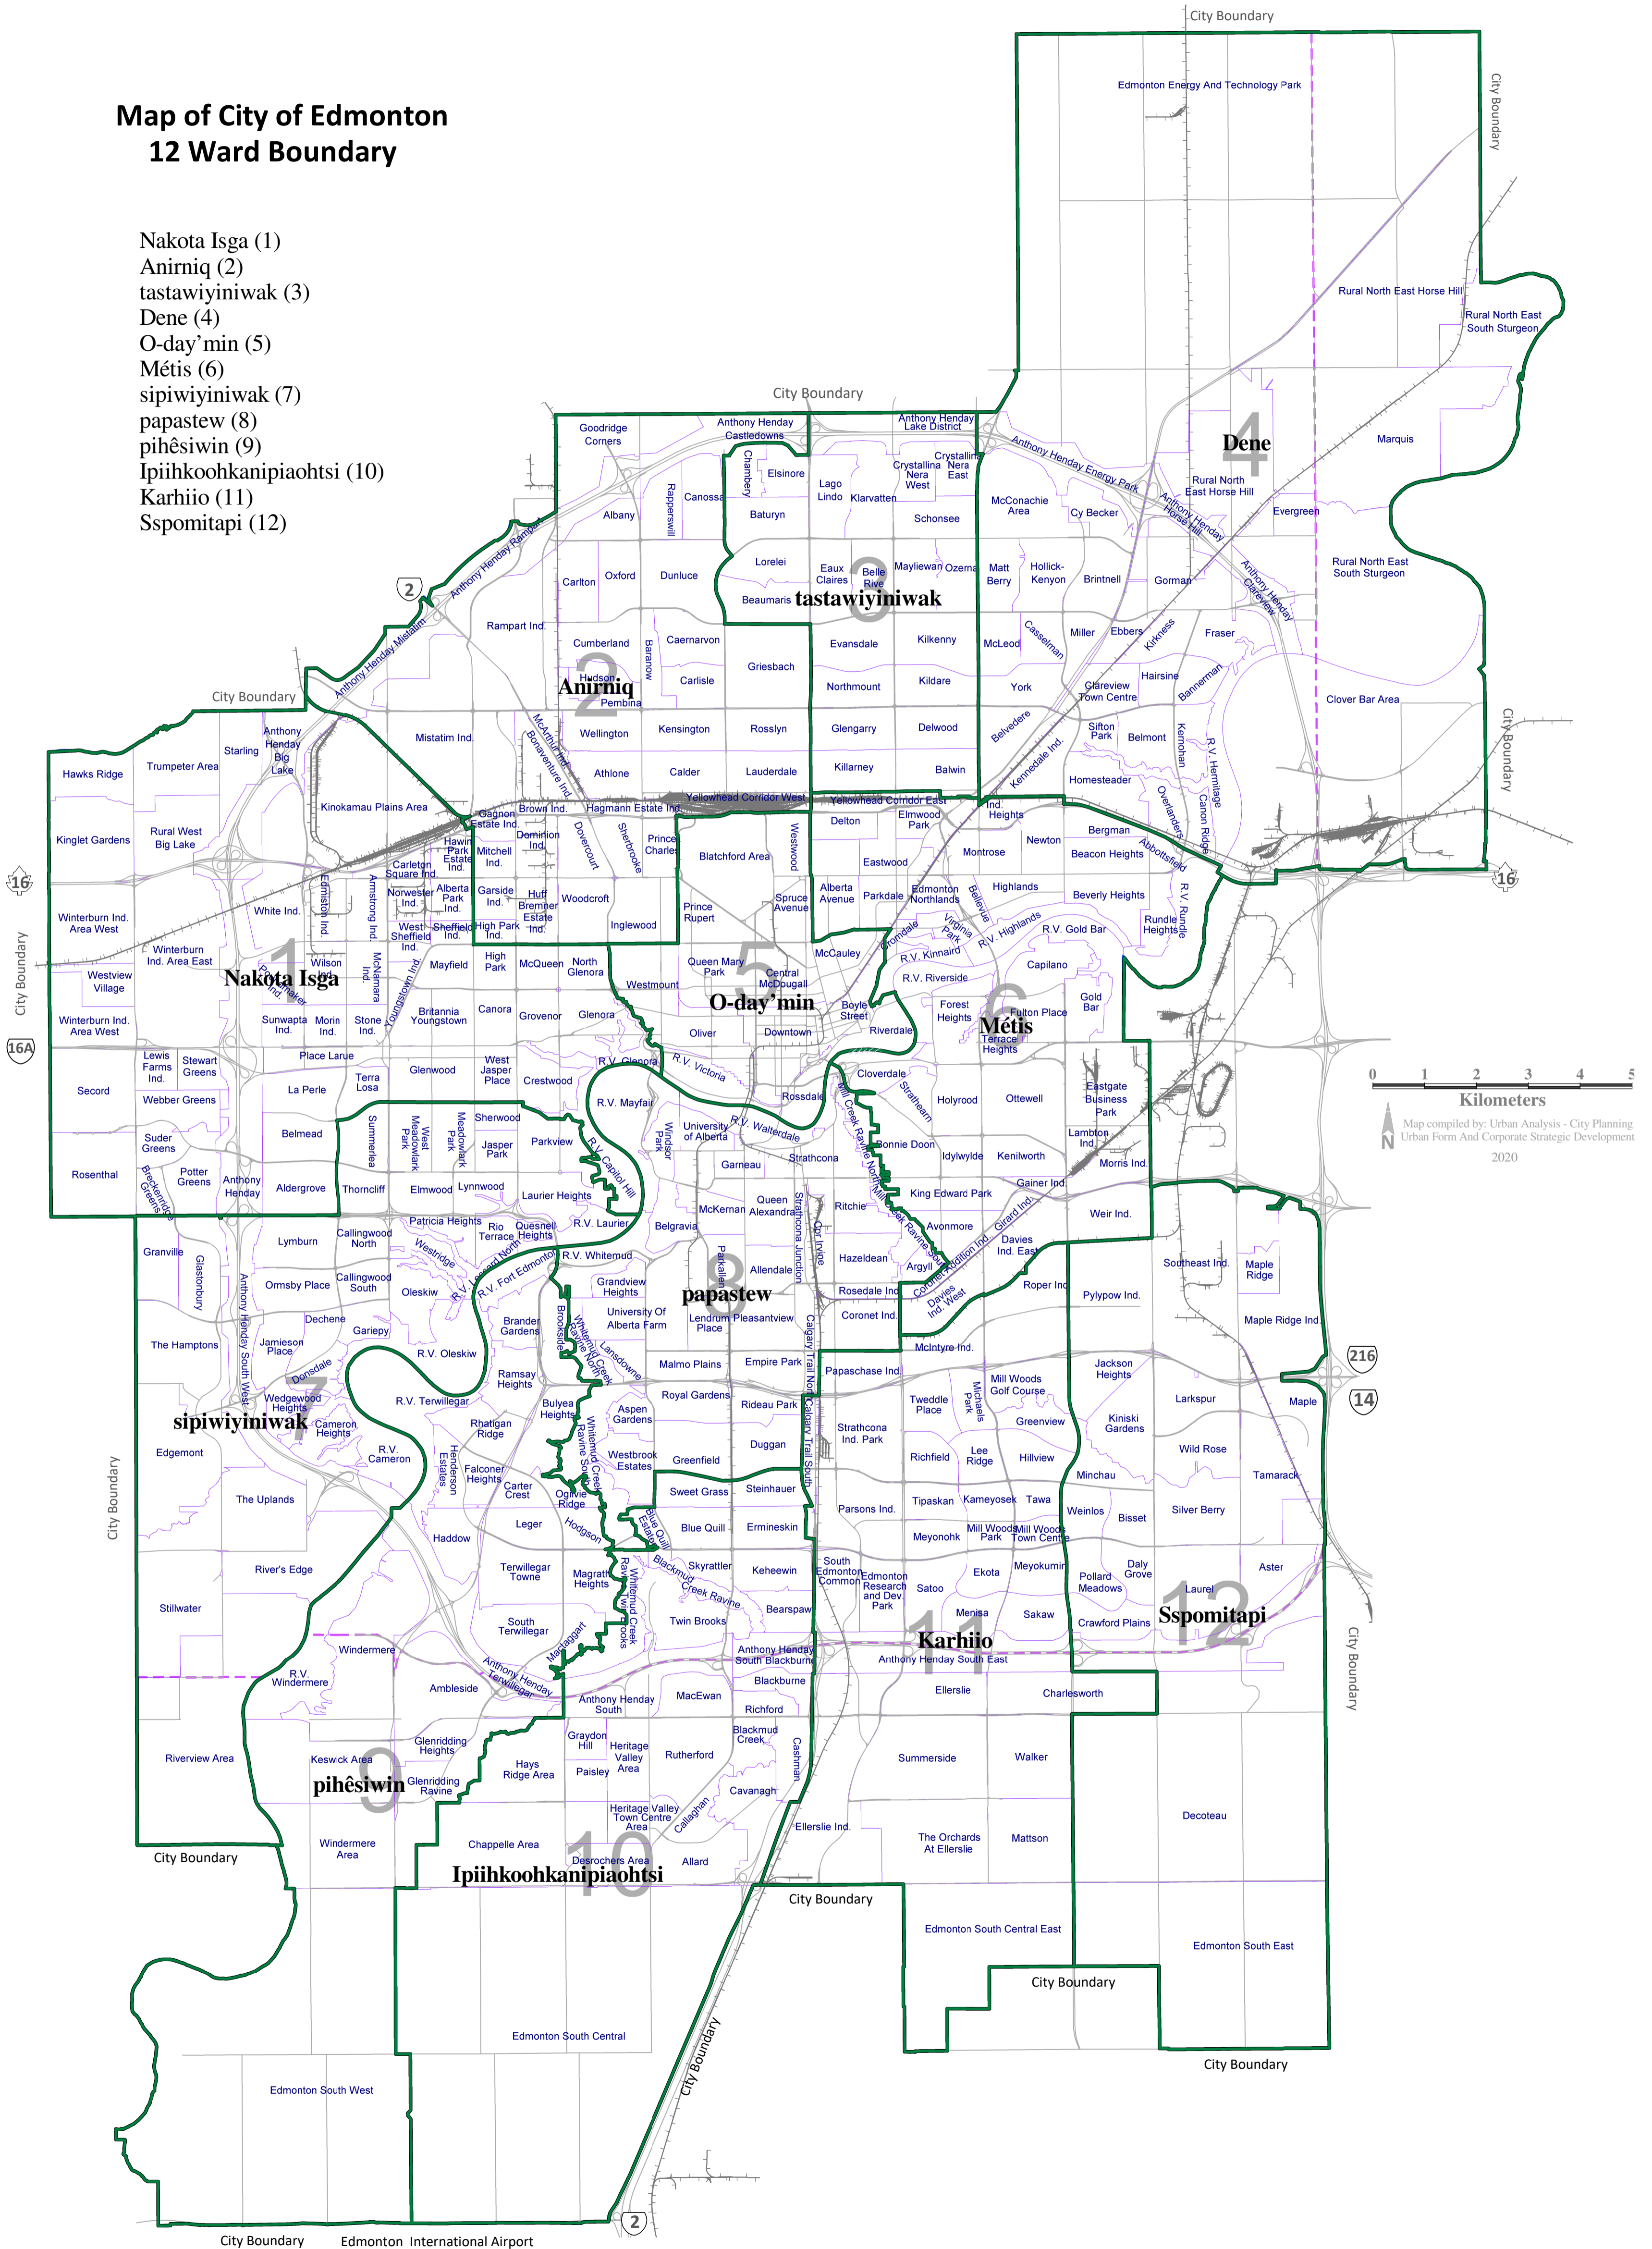

# Map of City of Edmonton 12 Ward Boundary

- Nakota Isga (1)
- Anirniq (2)
- tastawiyiniwak (3)
- Dene (4)
- O-day'min (5)
- Métis (6)
- sipiwiyiniwak (7)
- papastew (8)
- pihêsiwin (9)
- Ipiihkoohkanipiaohsi (10)
- Karhiio (11)
- Sspomitapi (12)

0 1 2 3 4 5  
Kilometers  
Map compiled by: Urban Analysis - City Planning  
Urban Form And Corporate Strategic Development  
2020