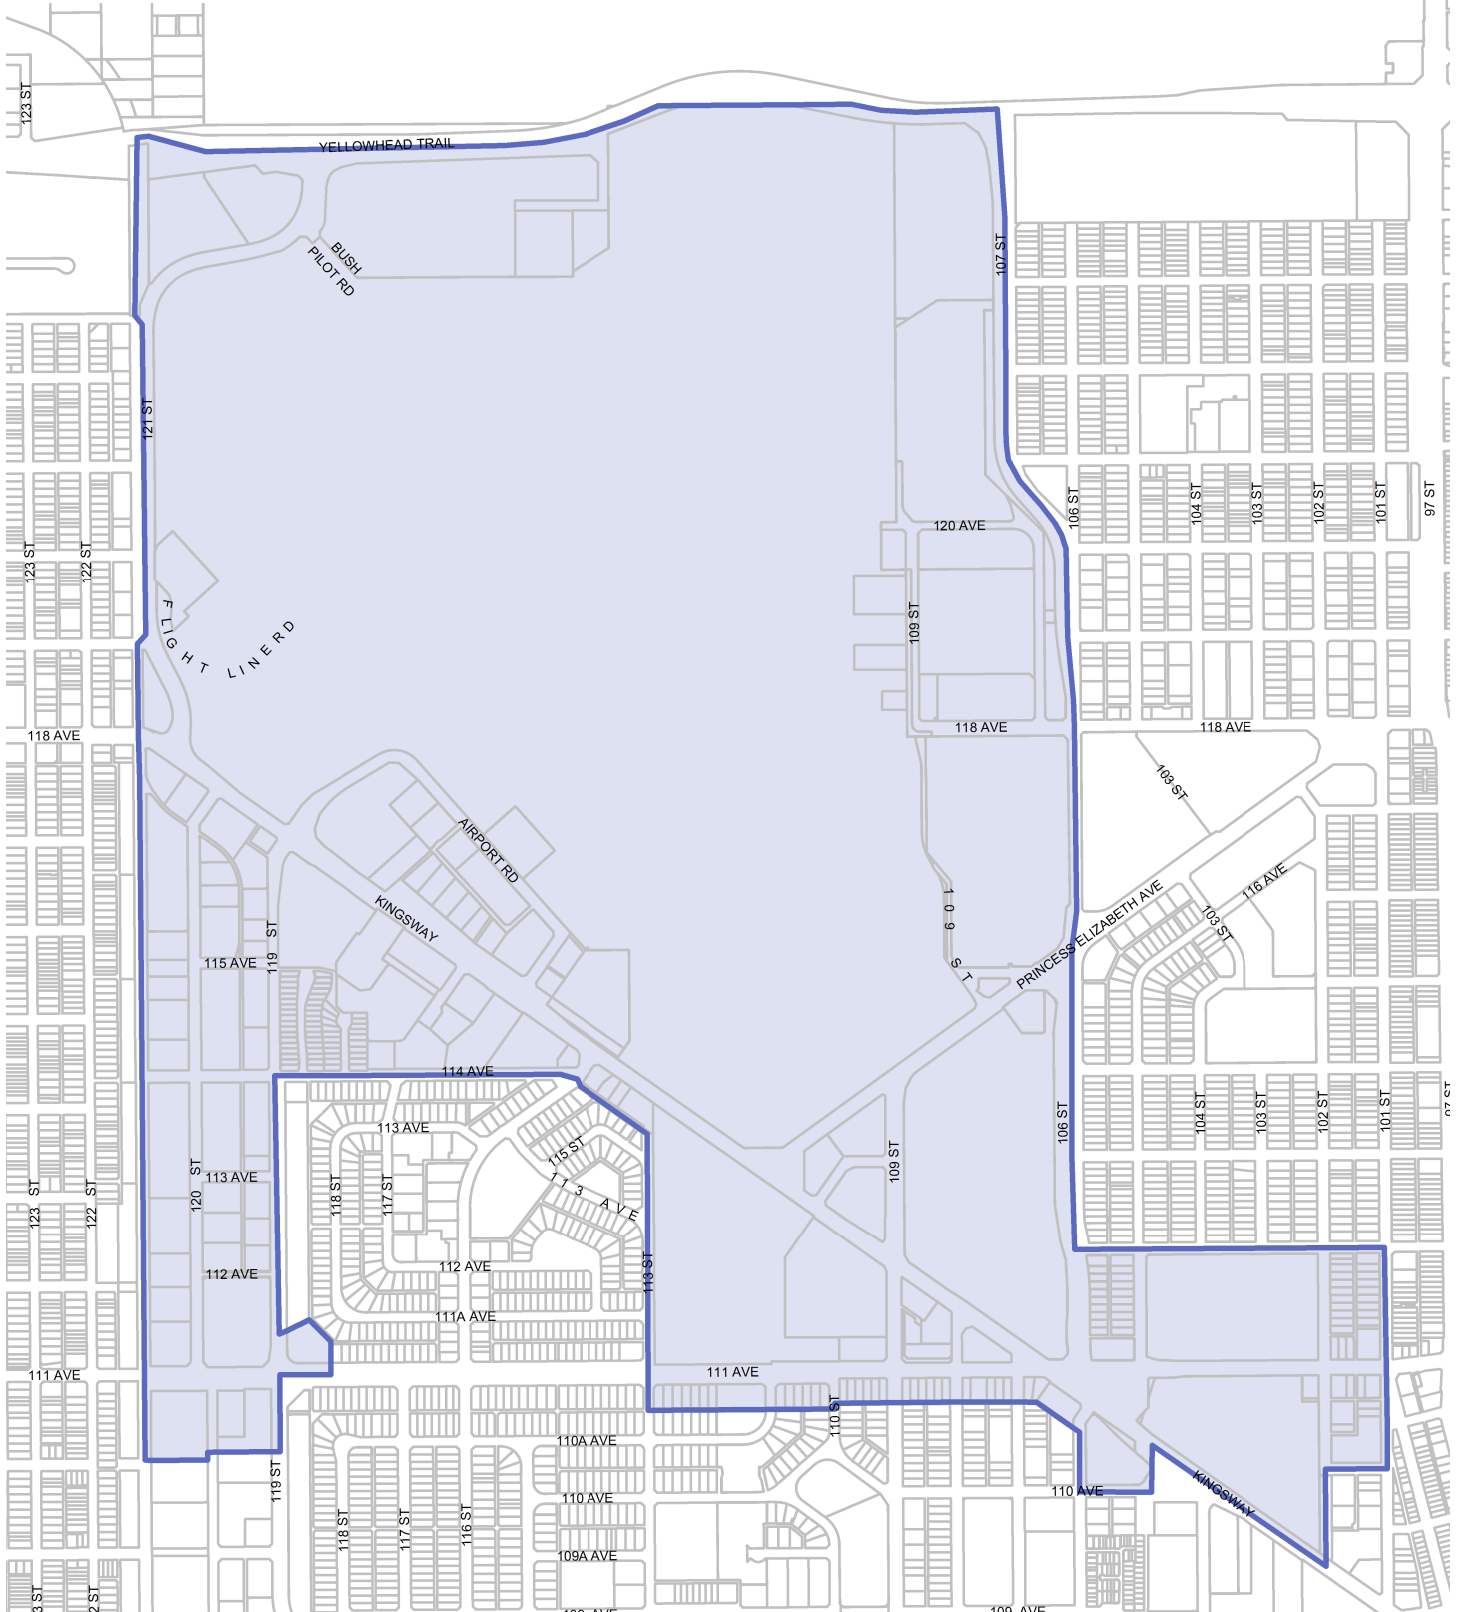

Business Improvement Area: Kingsway

Legend

 Kingsway BIA

Map compiled by: Geospatial Services, Urban Form and Corporate Strategic Development
No reproduction of this map, in whole or in part, is permitted without express written consent
of the City of Edmonton, Urban Form and Corporate Strategic Development

Date Printed: March 13, 2018

 Edmonton