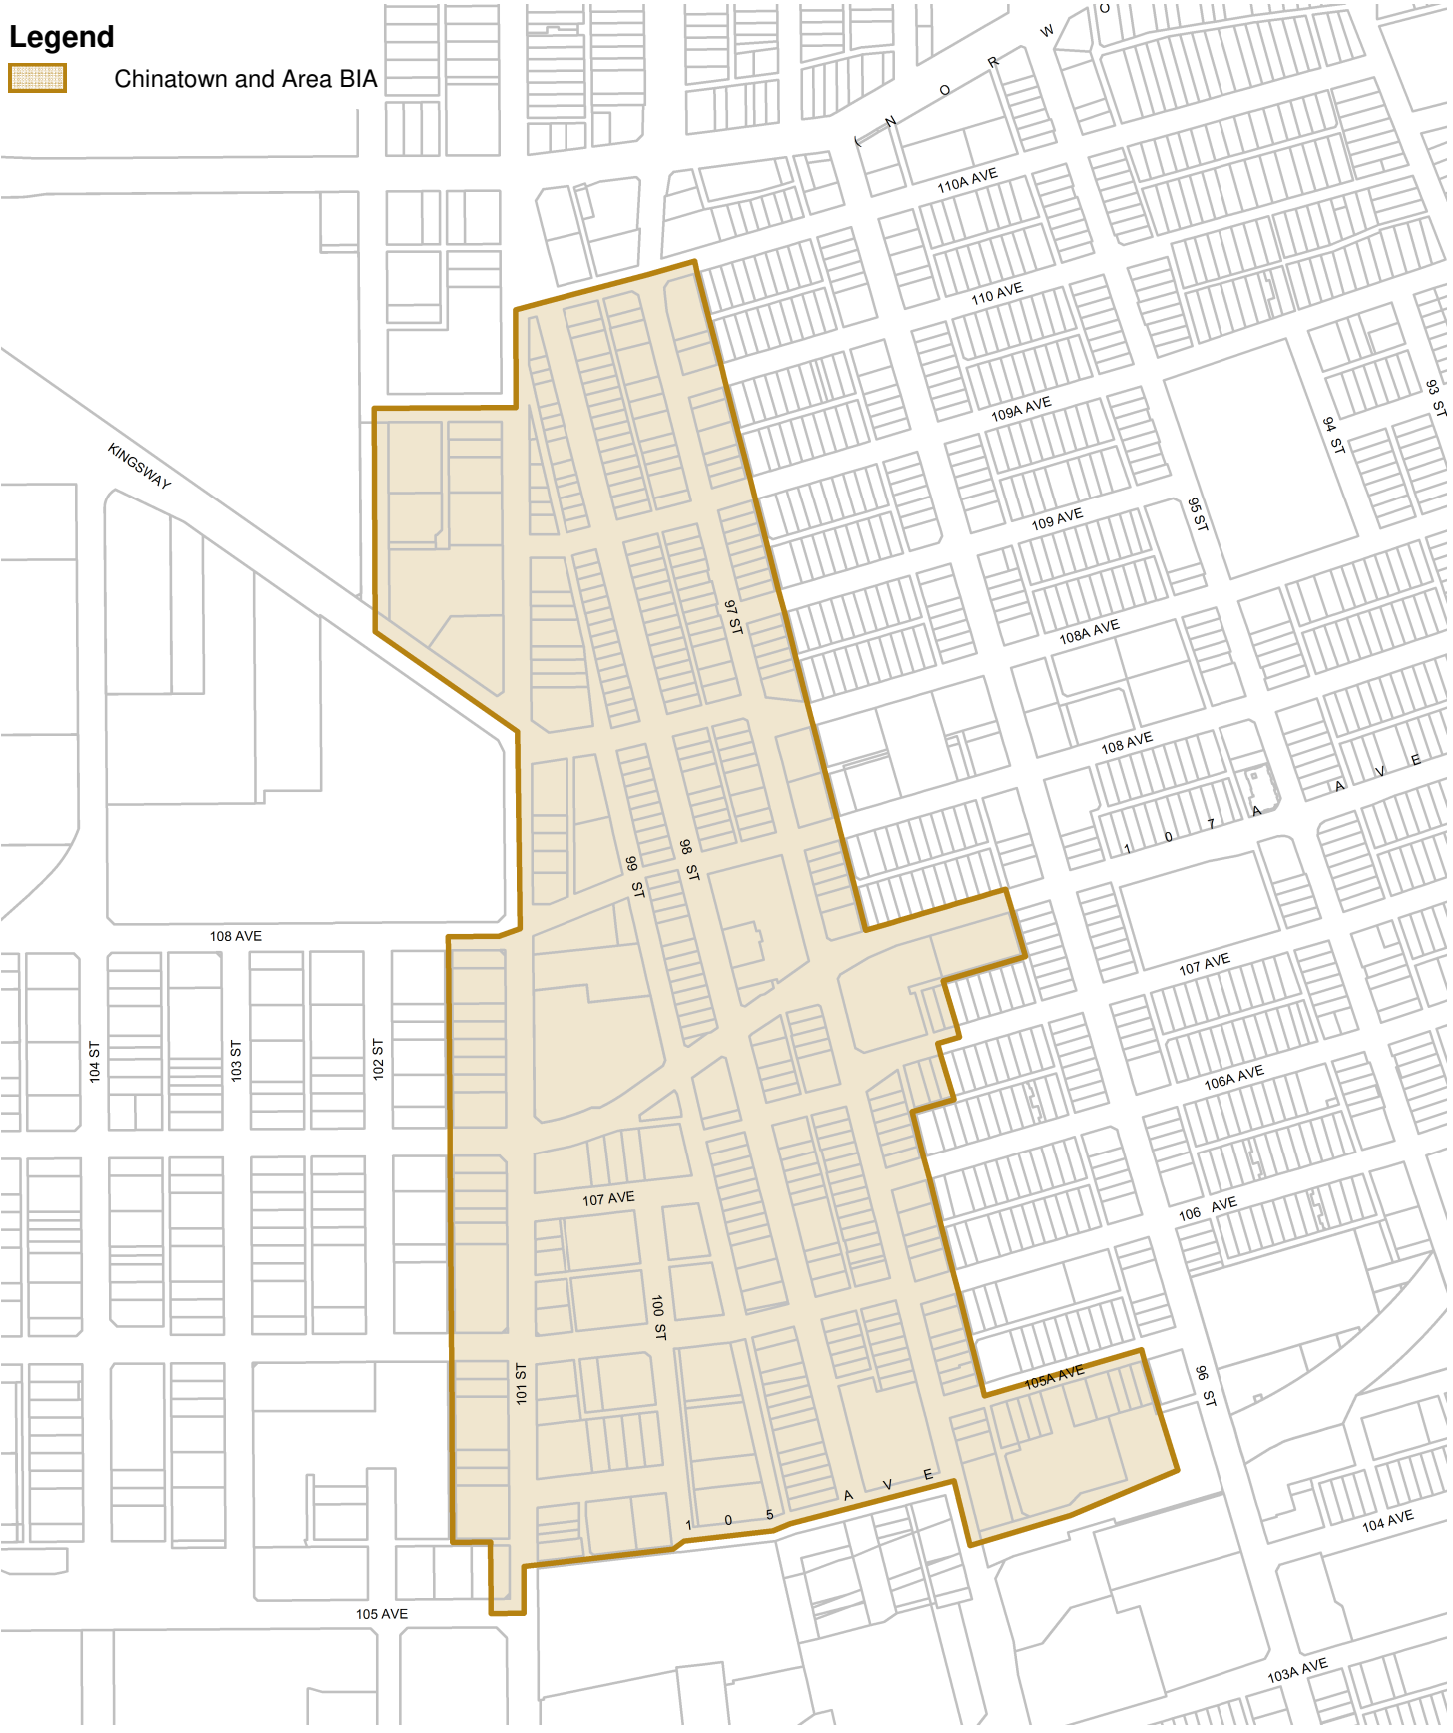

Business Improvement Area: Chinatown and Area

Legend

 Chinatown and Area BIA

Meters

Map compiled by: Geospatial Services, Urban Form and Corporate Strategic Development
No reproduction of this map, in whole or in part, is permitted without express written consent of the City of Edmonton, Urban Form and Corporate Strategic Development