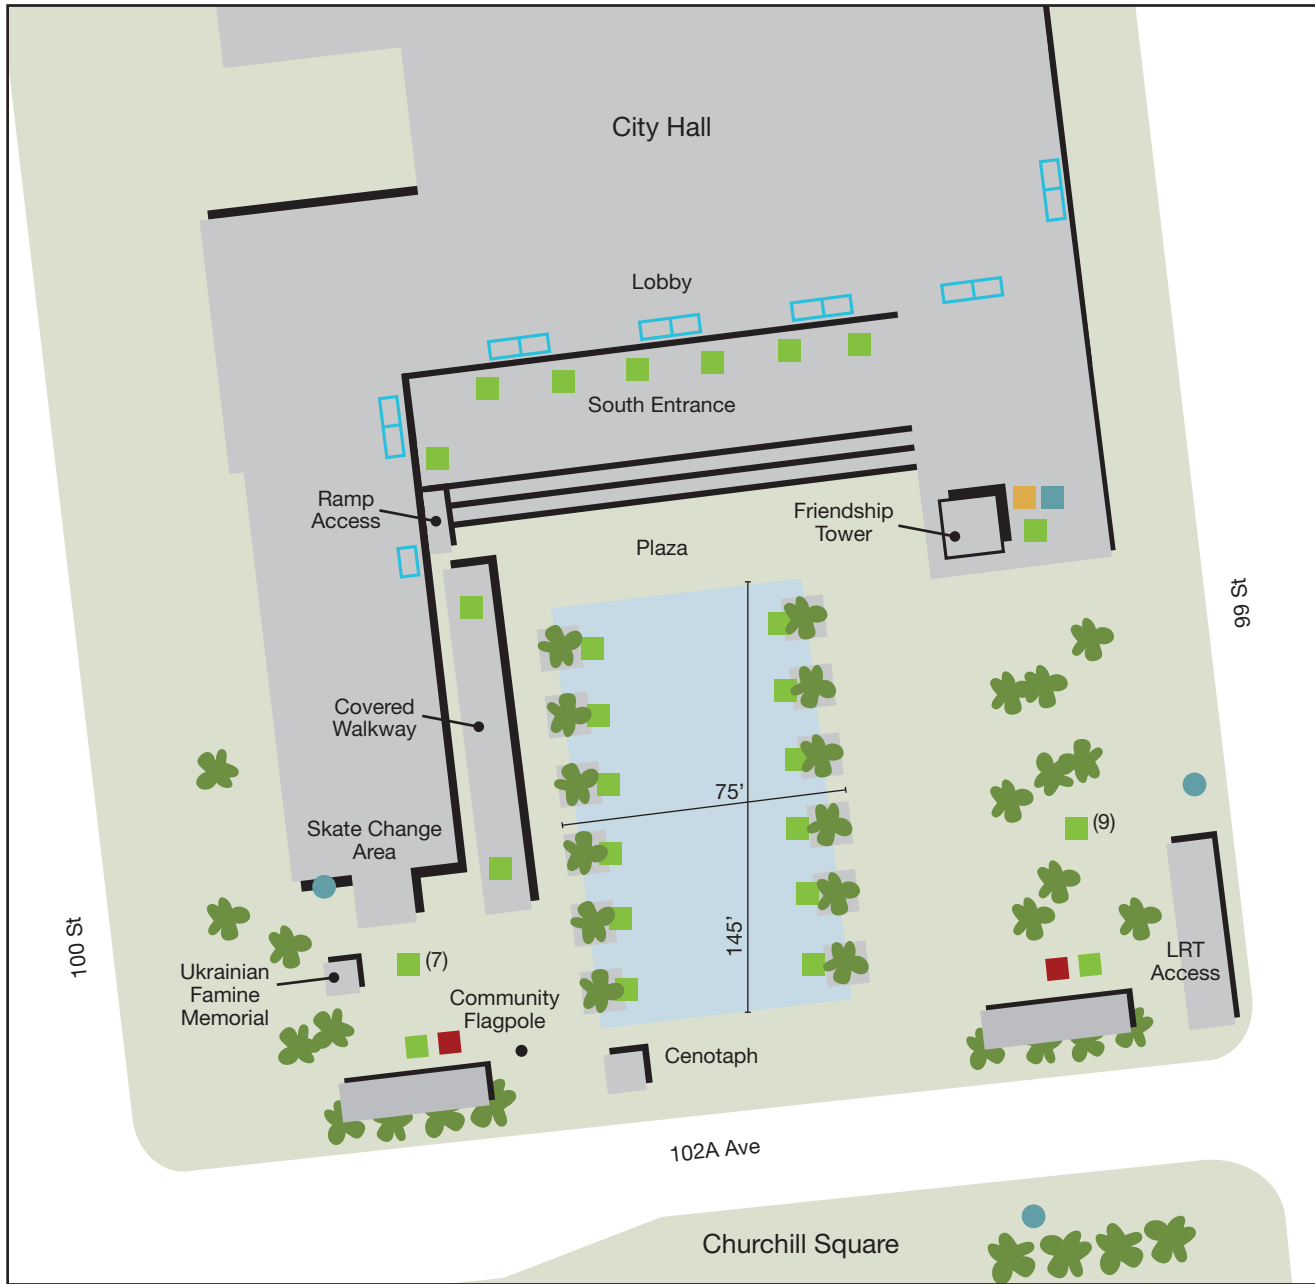

City Hall Plaza Dimensions/Power and Water

Legend

- 15 AMP plug in
- 60 AMP 3 phase power
- Water Source
- Doors to City Hall

Located in Friendship Tower (clock)

- 100 AMP 3 phase pigtails (x2)
- 50 AMP 220 volt power (x2)
- 15 AMP plug in (x4)