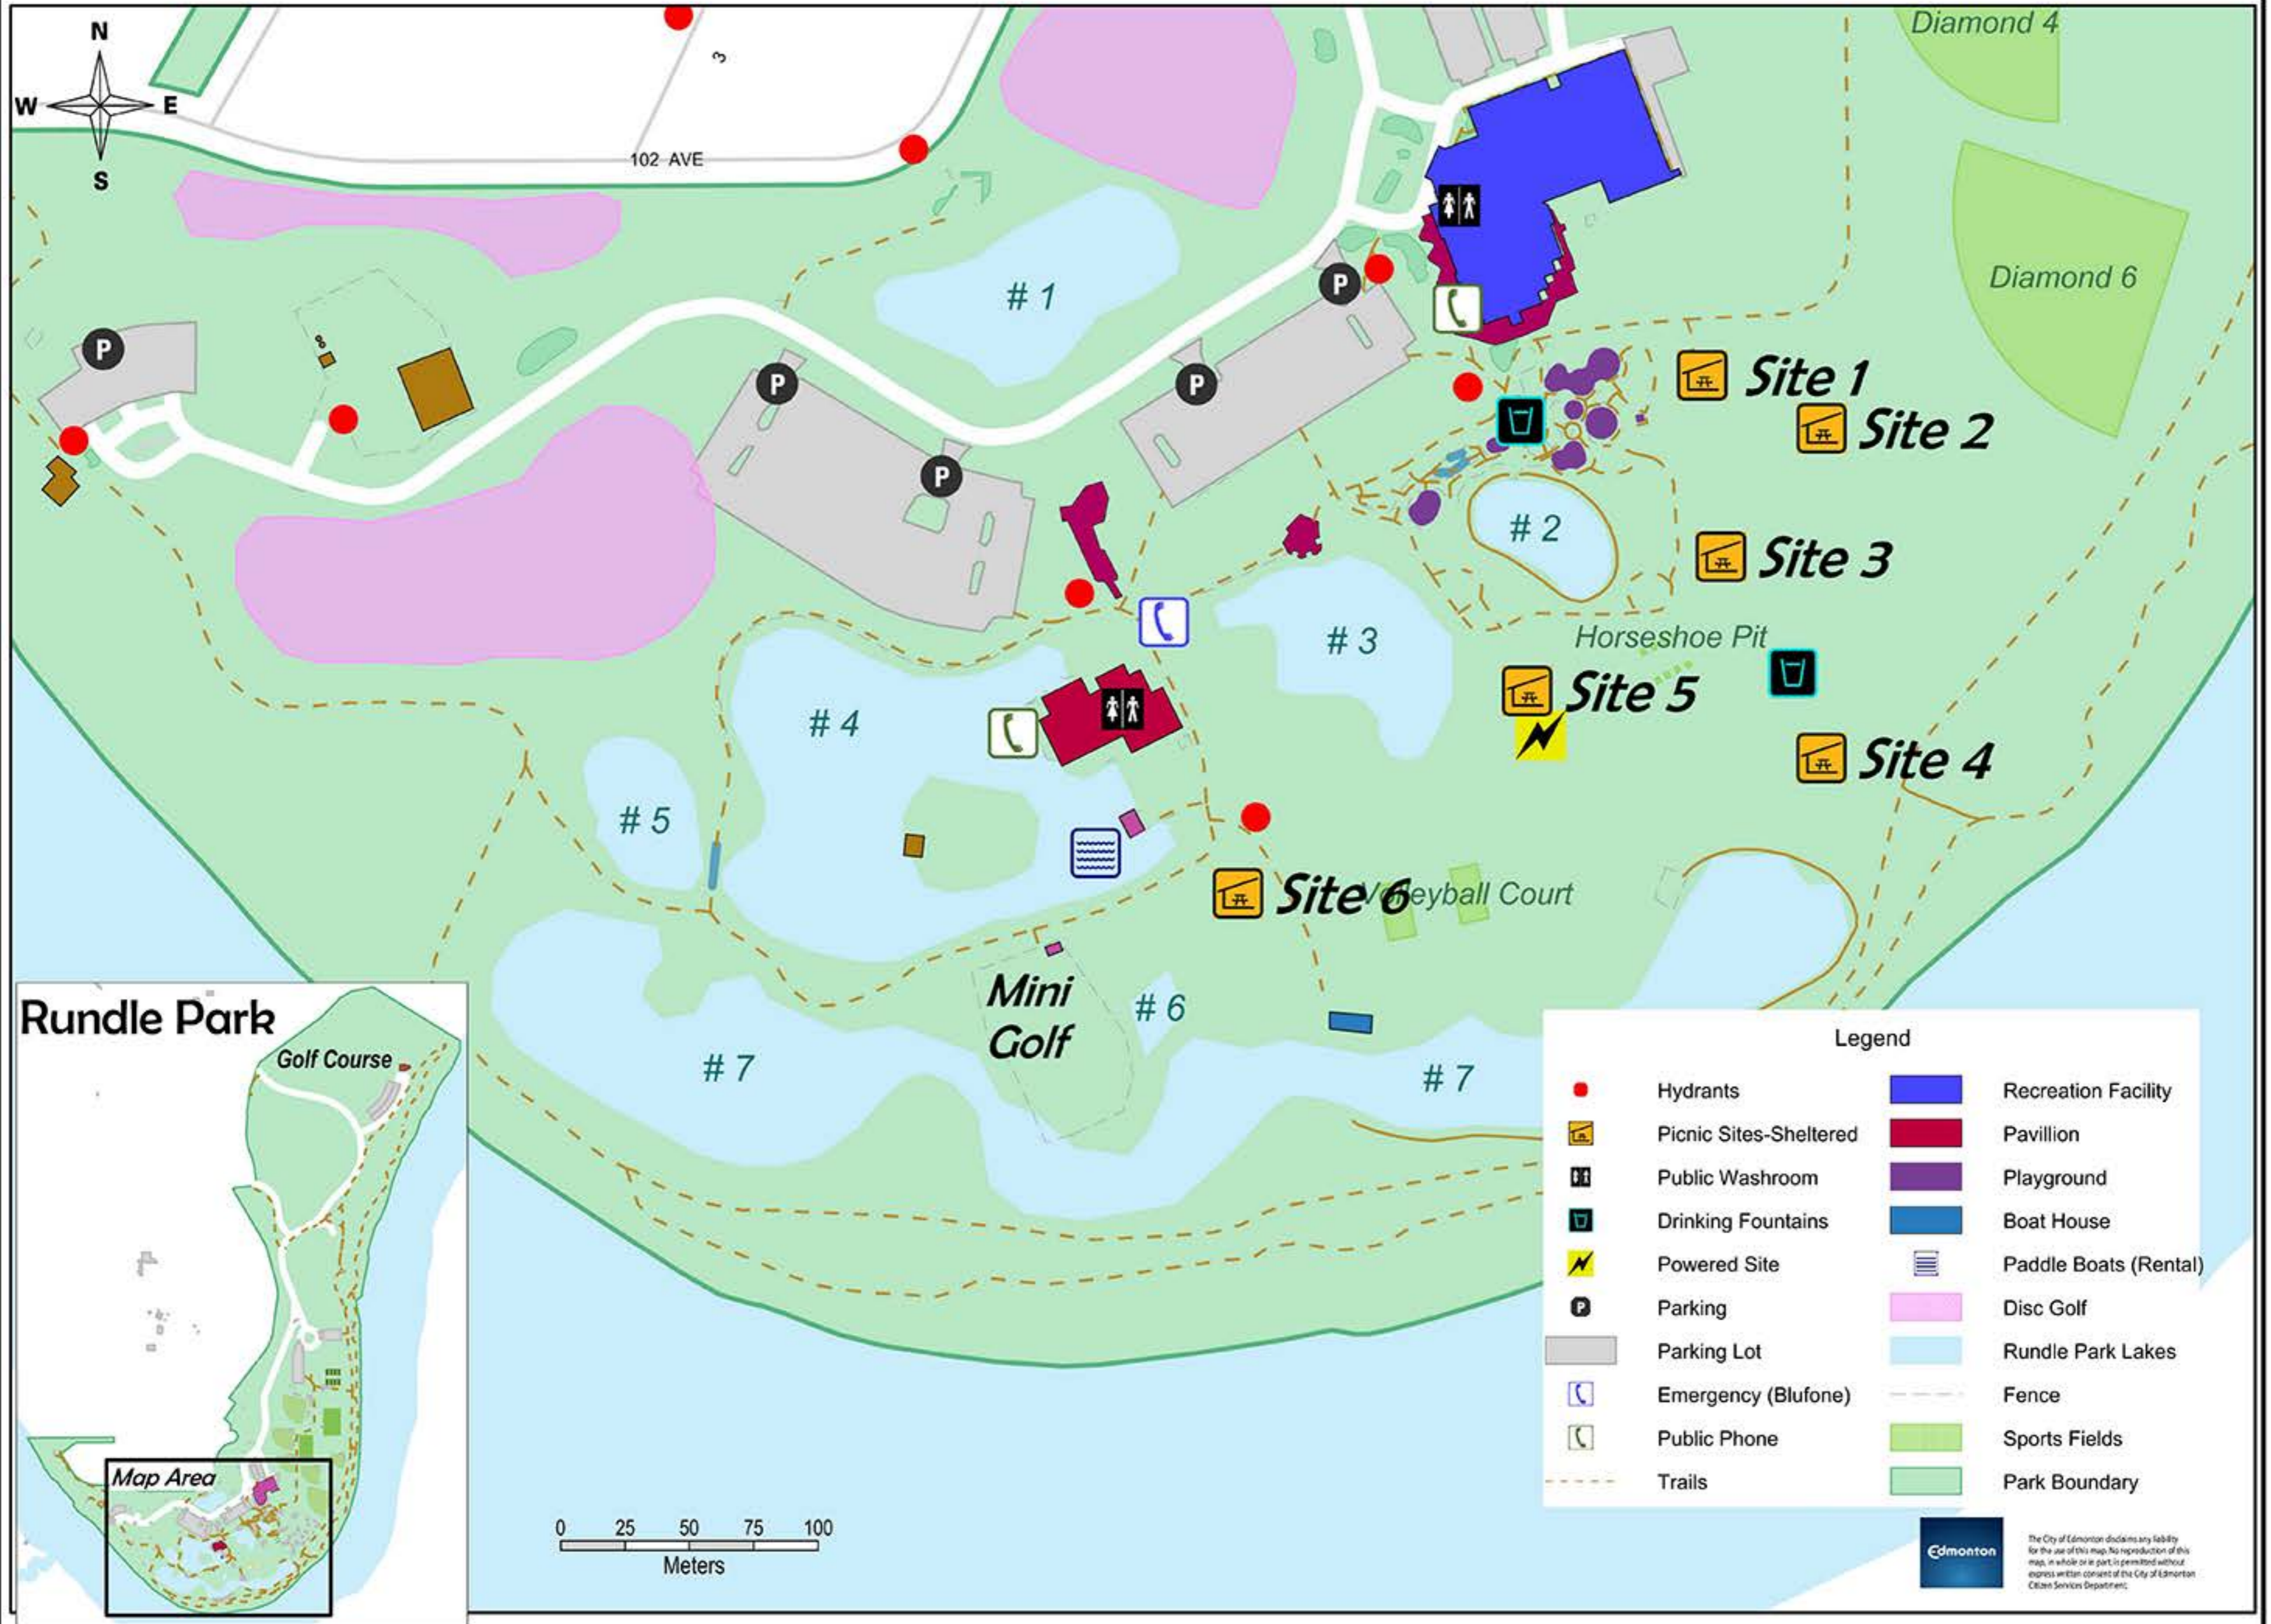

RUNDLE PARK - 2909 113 AVENUE NW

Legend			
	Hydrants		Recreation Facility
	Picnic Sites-Sheltered		Pavillion
	Public Washroom		Playground
	Drinking Fountains		Boat House
	Powered Site		Paddle Boats (Rental)
	Parking		Disc Golf
	Parking Lot		Rundle Park Lakes
	Emergency (Blufone)		Fence
	Public Phone		Sports Fields
	Trails		Park Boundary