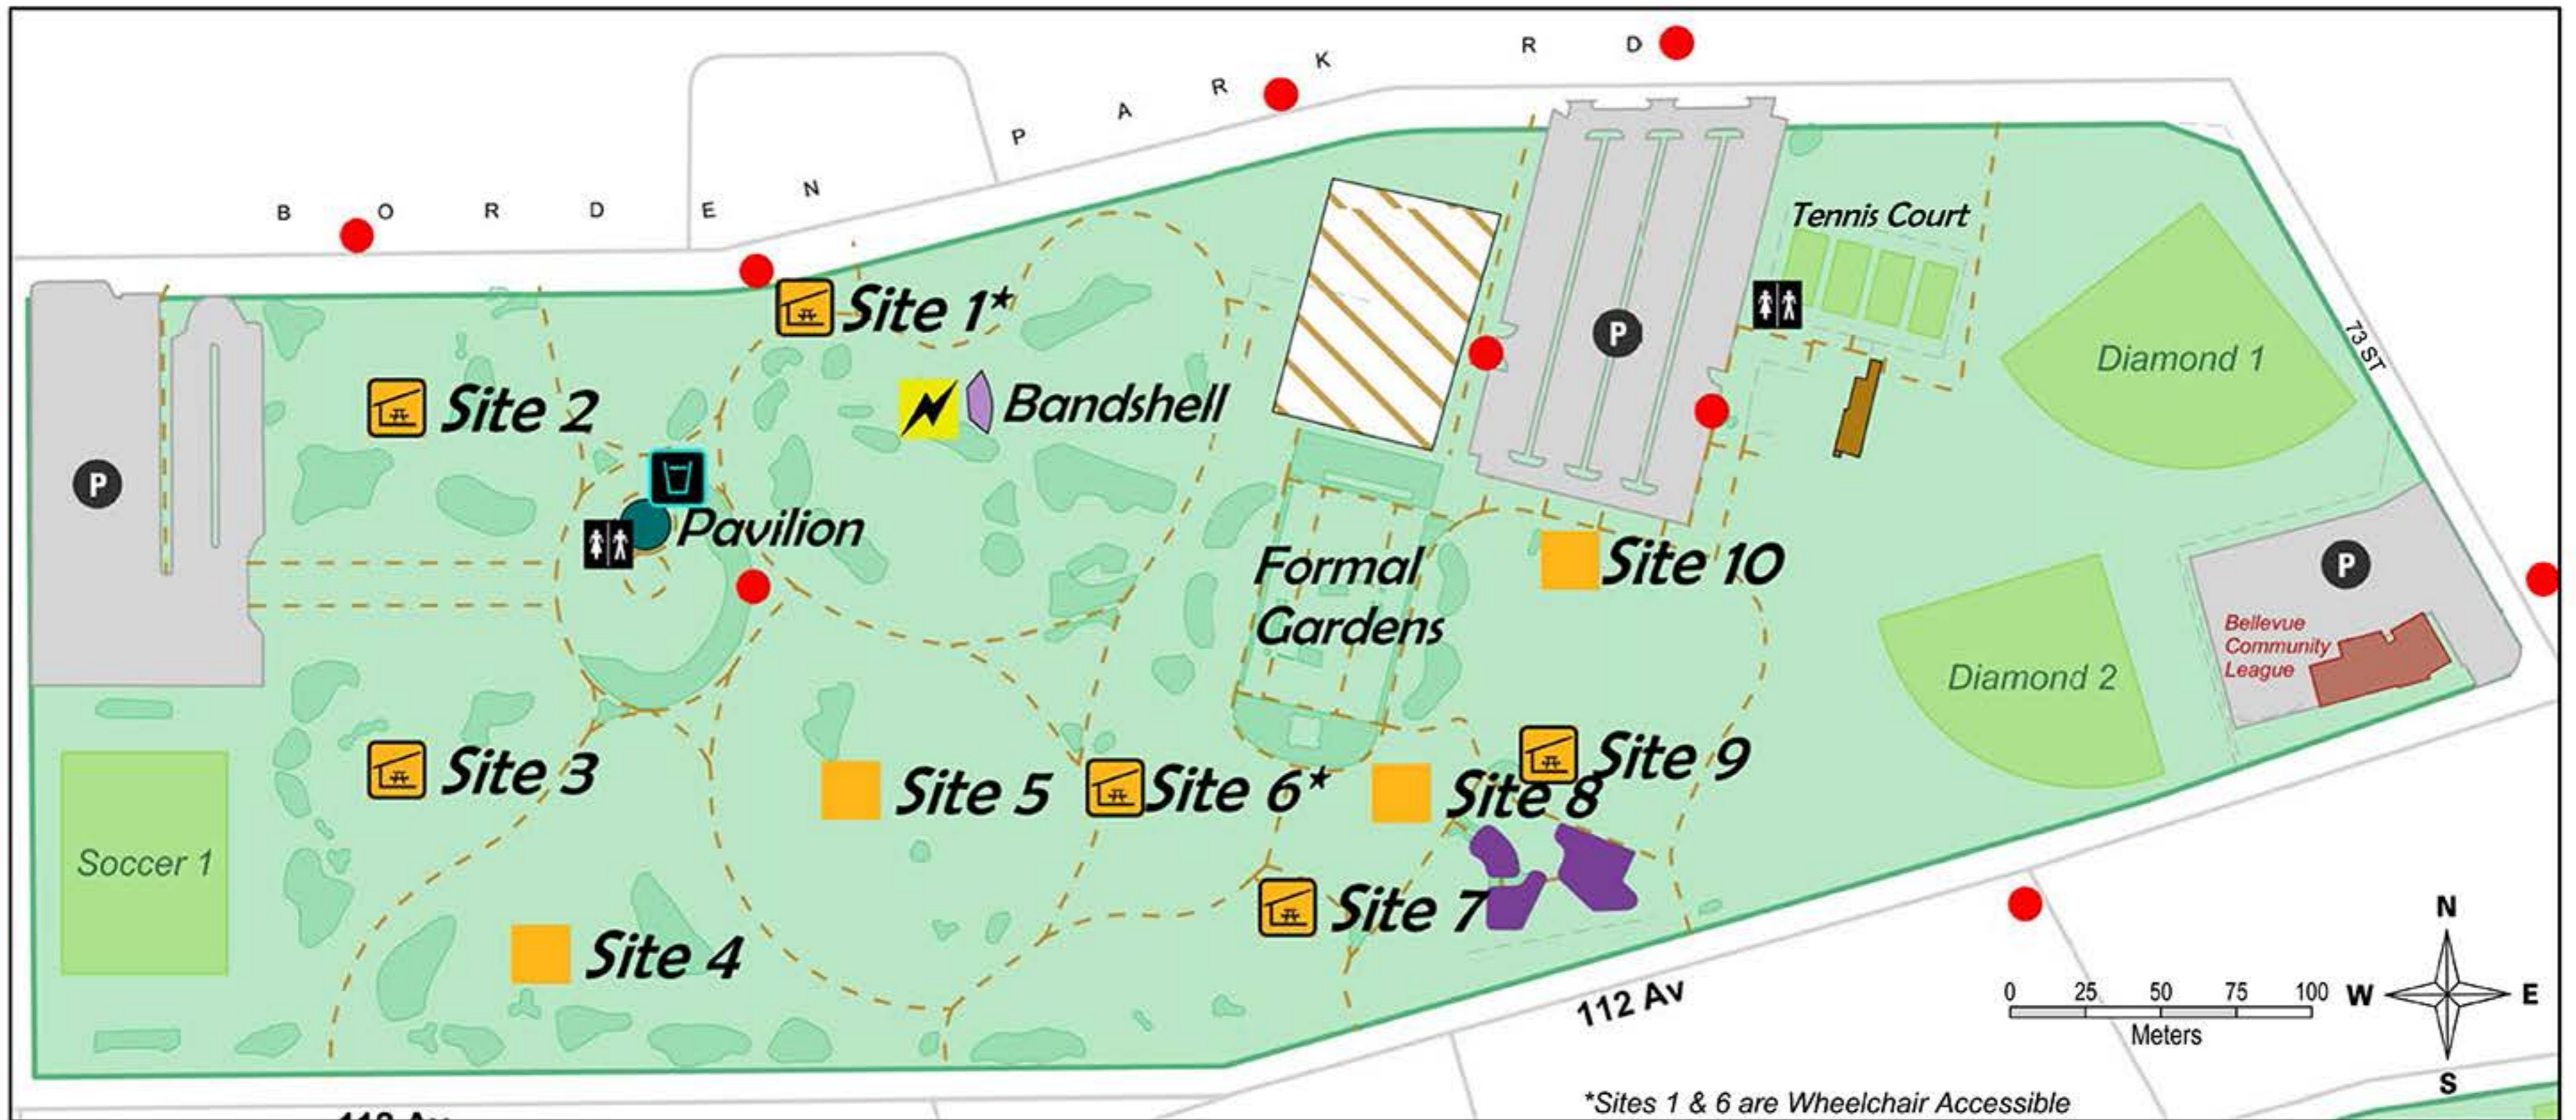

BORDEN PARK - 11239 79 STREET NW

*Sites 1 & 6 are Wheelchair Accessible

Legend

	Hydrants		Parking		Service Building
	Picnic Sites-Sheltered		Parking Lot		Community League Building
	Picnic Site-Non Sheltered		Emergency (Blufone)		Trails
	Public Washrooms		Public Phone		Planting Beds
	Drinking Fountains		Playground		Park Boundary
	Power		Sports Fields