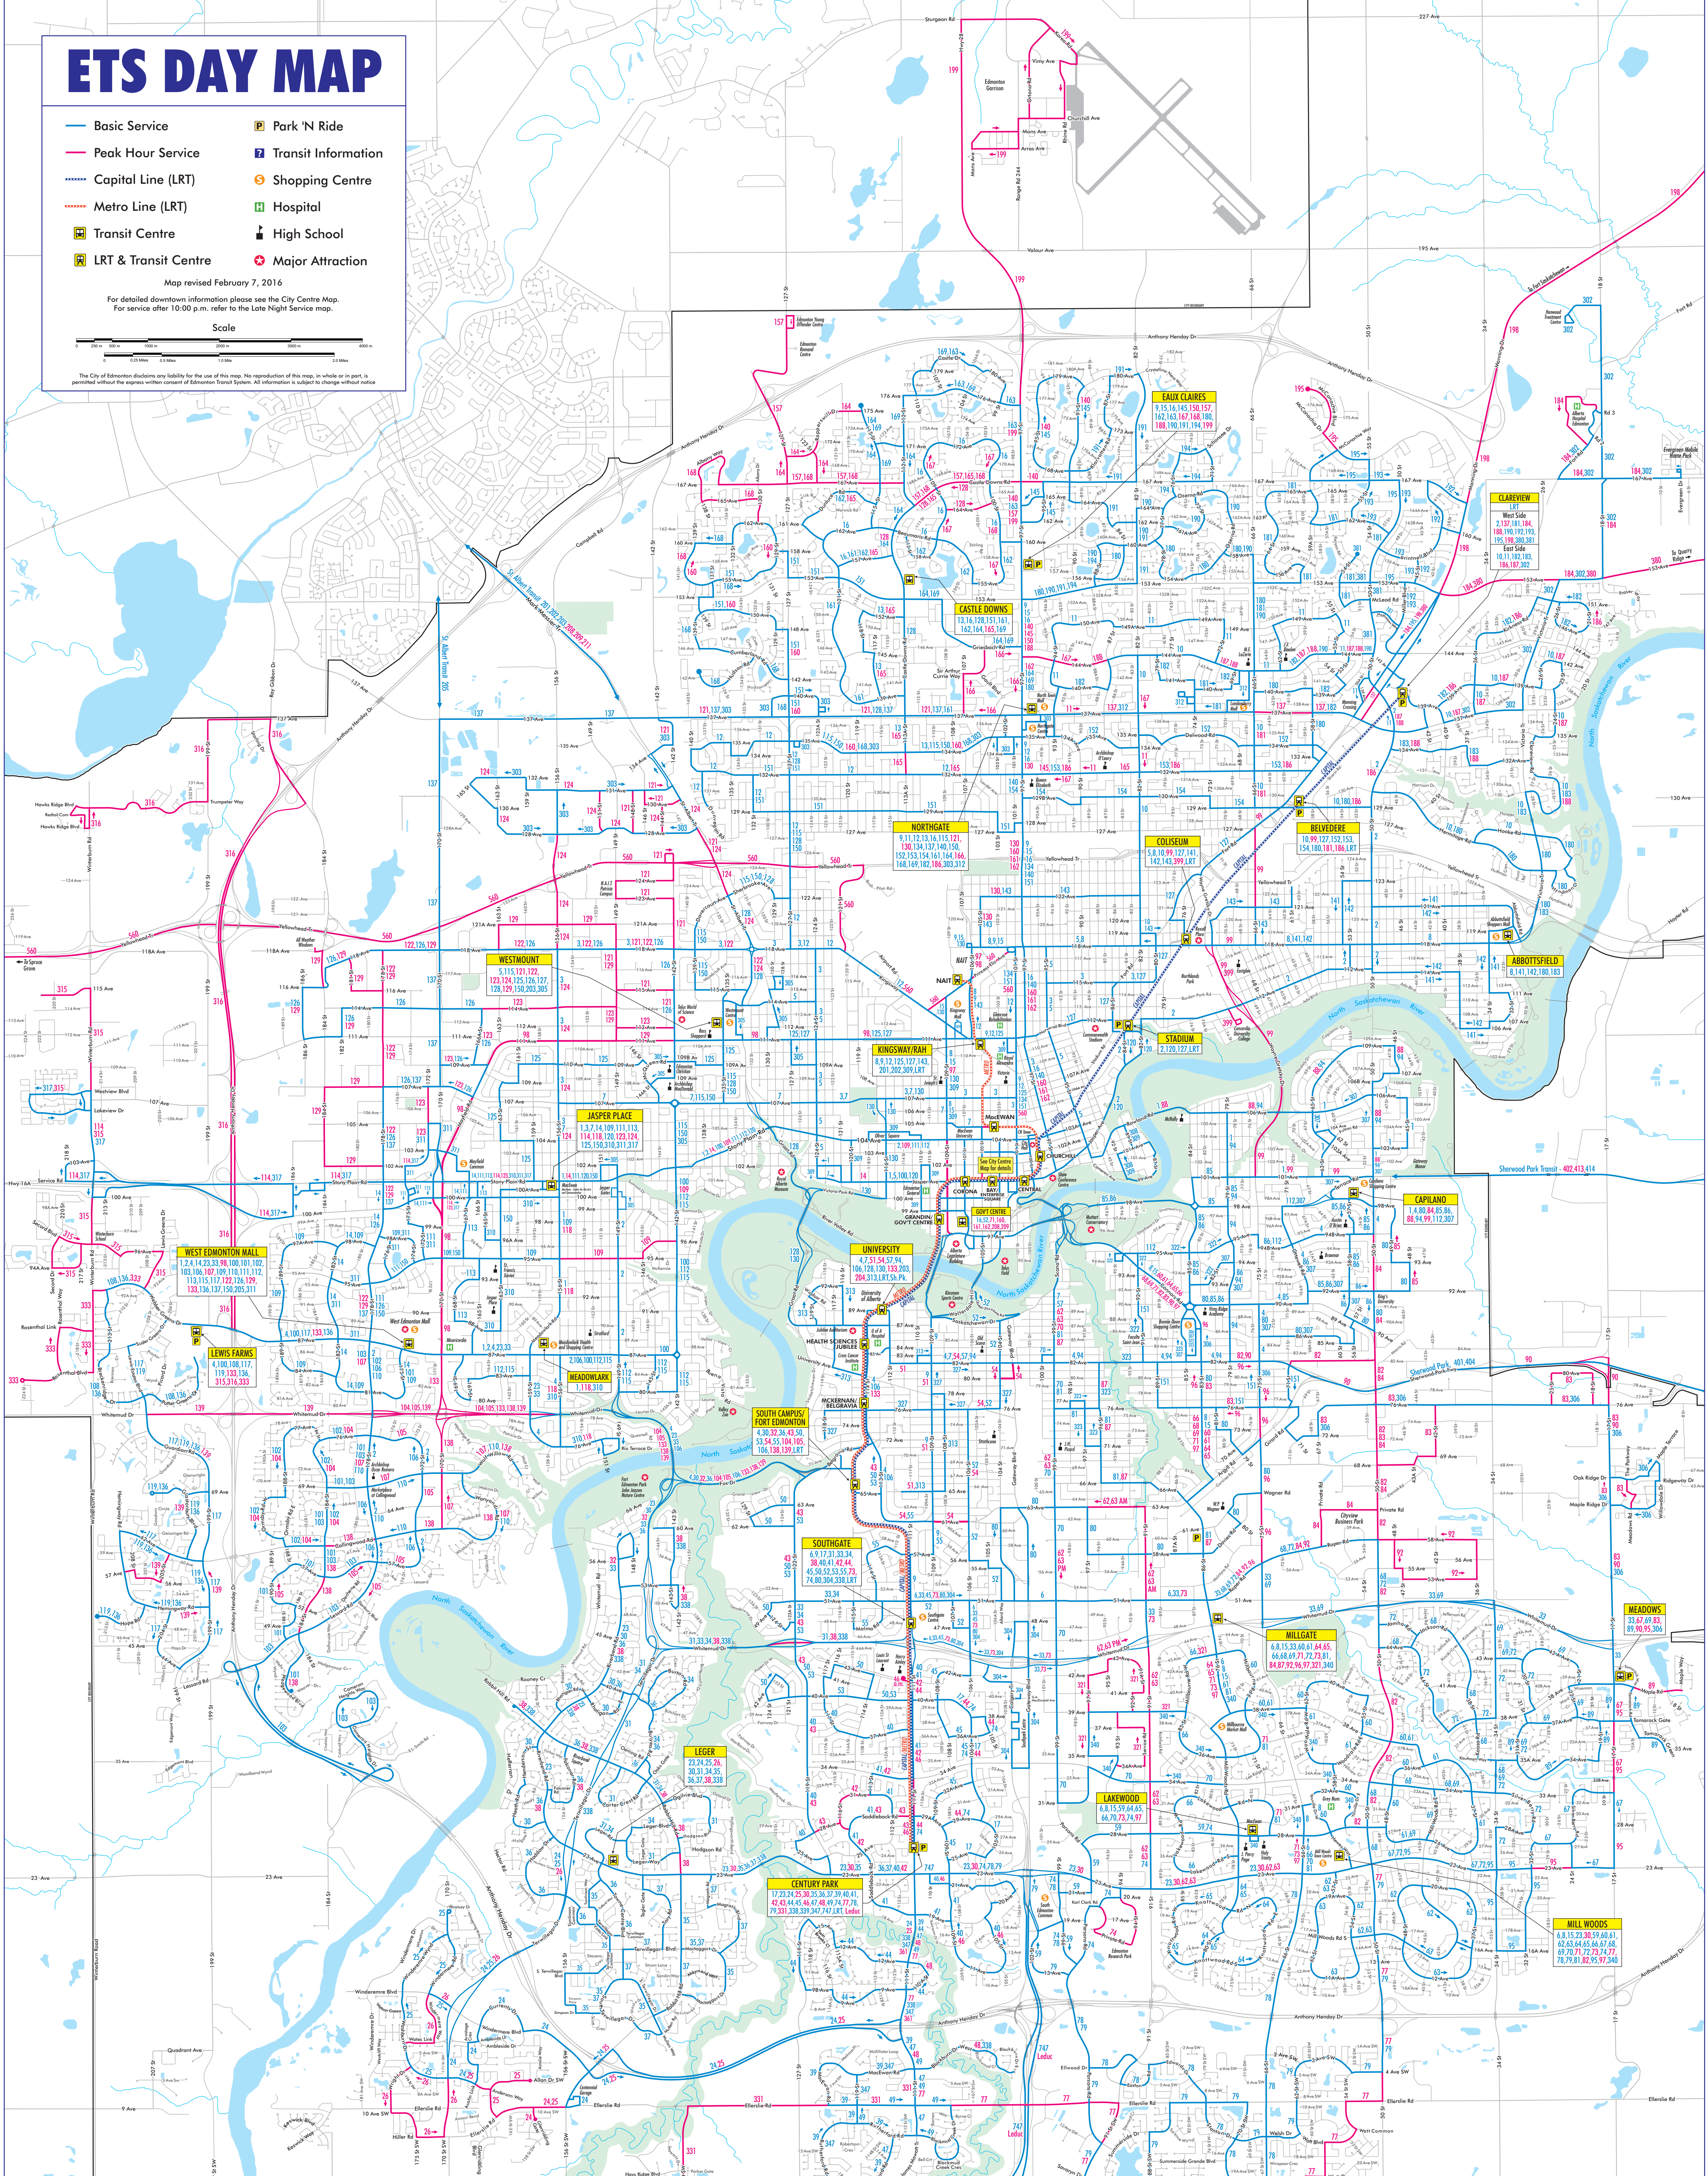

ETS DAY MAP

- Basic Service
- Peak Hour Service
- ⋯ Capital Line (LRT)
- ⋯ Metro Line (LRT)
- Transit Centre
- LRT & Transit Centre
- Park 'N Ride
- Transit Information
- Shopping Centre
- Hospital
- High School
- Major Attraction

Map revised February 7, 2016

Scale