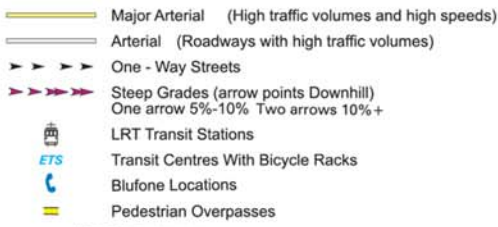

LEGEND

Points of Interest

1. Alberta Legislative Building
  108 Street - 97 Avenue - I 9
2. Argyll Velodrome
  88 Street - 68 Avenue - K 11
3. Art Gallery of Alberta
  #2 Sir Winston Churchill - H 9
4. City Hall
  #1 Sir Winston Churchill - H 10
5. City of Edmonton Archives
  105 Street - 108 Avenue - H 9
6. Canadian Aviation Hall of Fame
  Kingway - 116 Street - G 8
7. Children Education Wildlife Museum
  97 Street - 53 Avenue - L 10
8. Edmonton Convention Centre
  97 Street - Jasper Avenue - H 10
9. Fort Edmonton Park
  Fox Drive - Whitemud Drive - K 6
10. Telus Field - Baseball Park
  103 Street - 96 Avenue - I 9
11. John Janzen Nature Centre
  Fort Edmonton Park - K 6
12. John Walter Museum
  Kinsmen Park - I 9
13. Muttart Conservatory
  96 Street - 98 Avenue - I 10
14. Telus World of Science
  142 Street - 111 Avenue - G 7
15. Rexall Place
  73 Street - 118 Avenue - G 10
16. Royal Alberta Museum
  126 Street - 102 Avenue - H 7
17. Rutherford House Museum
  111 Street - Saskatchewan Dr - I 8
18. Valley Zoo
  134 Street - Buena Vista Road - K 7
19. West Edmonton Mall
  170 Street - 87 Avenue - J 4
20. Whitemud Equine Centre
  12505 Keillor Road - K 10

Leisure Centres