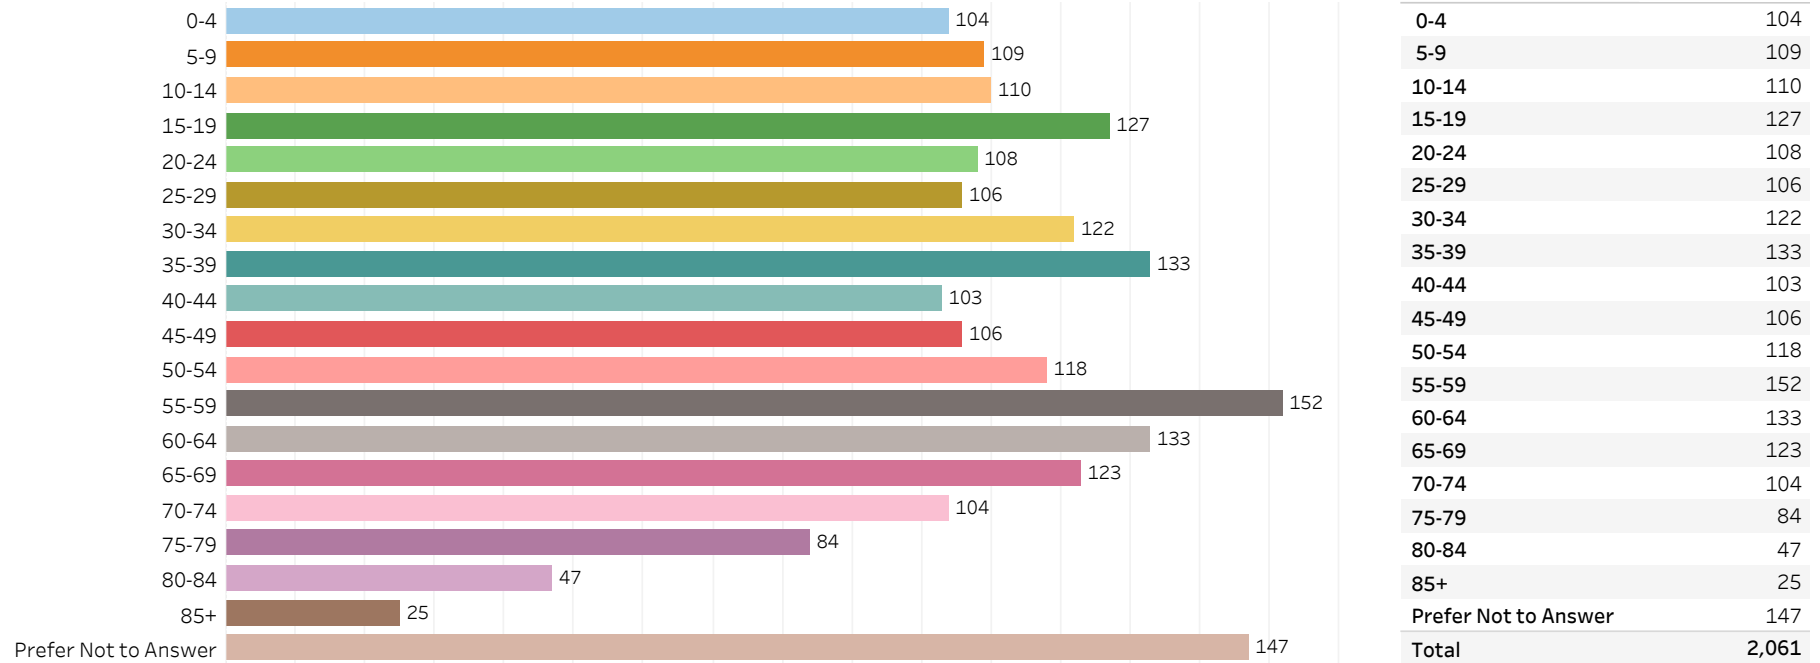

2019 Edmonton Municipal Census (Neighbourhood)

(Note: As per City of Edmonton Census Policy C520C, neighbourhoods with a population of less than 50 residents are reported as zero.)

Neighbourhood:

STEINHAUER

1. Population by Age Range

2. Population by Gender

3. Dwelling Unit Status