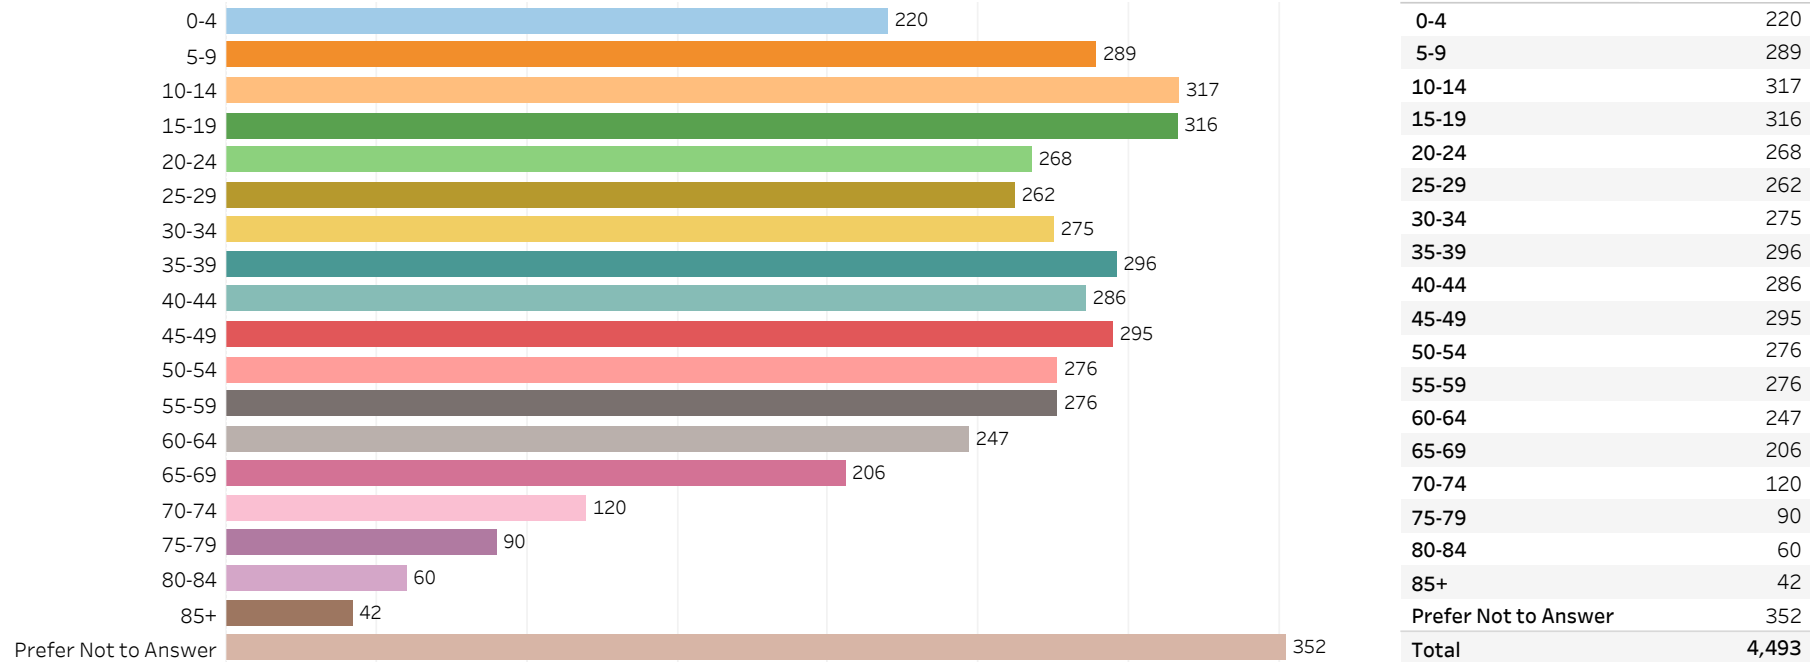

# 2019 Edmonton Municipal Census (Neighbourhood)

(Note: As per City of Edmonton Census Policy C520C, neighbourhoods with a population of less than 50 residents are reported as zero.)

Neighbourhood:

OXFORD

## 1. Population by Age Range

## 2. Population by Gender