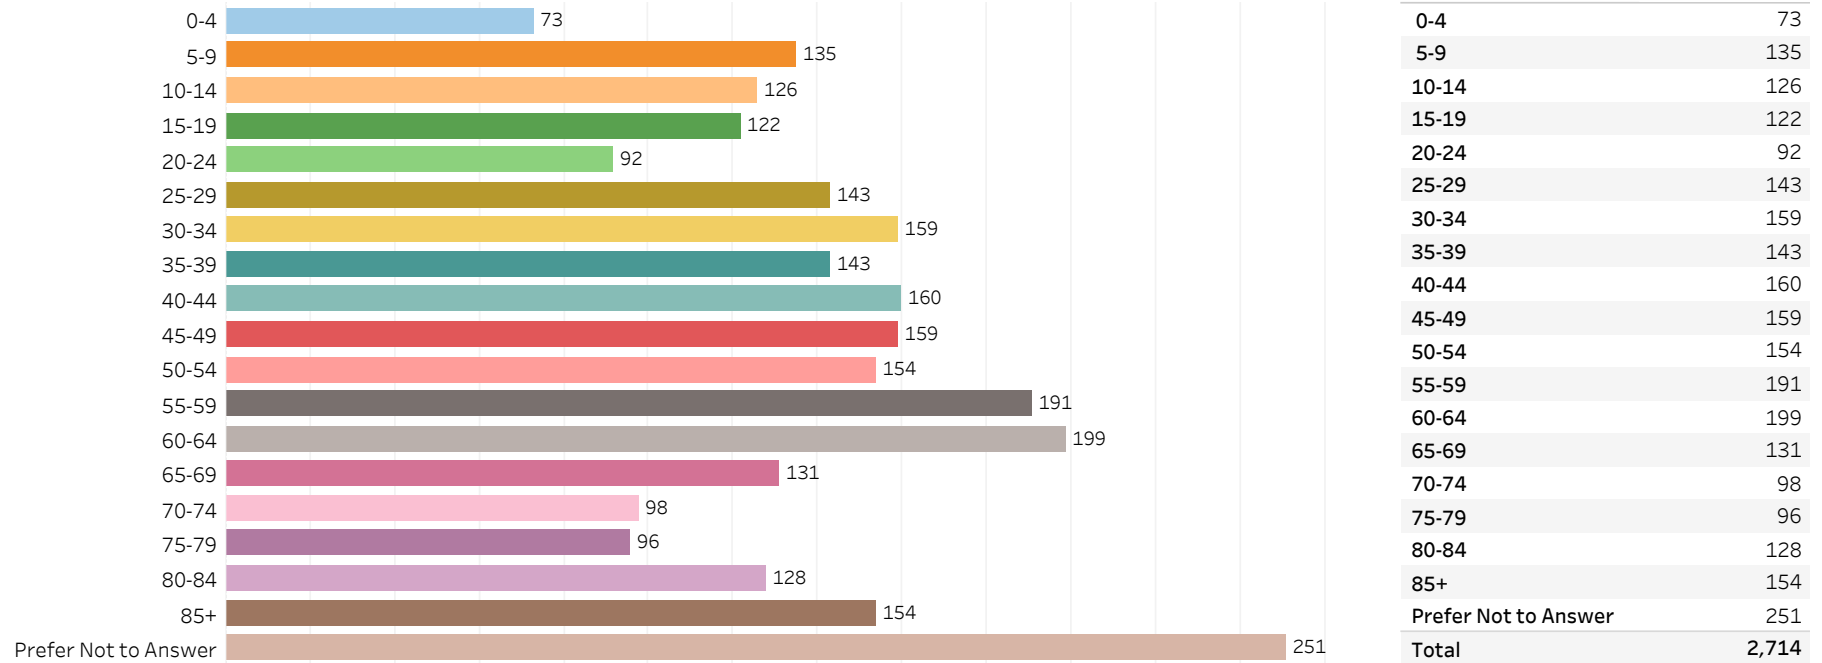

2019 Edmonton Municipal Census (Neighbourhood)

(Note: As per City of Edmonton Census Policy C520C, neighbourhoods with a population of less than 50 residents are reported as zero.)

Neighbourhood:
MEADOWLARK PARK

1. Population by Age Range

2. Population by Gender

3. Dwelling Unit Status