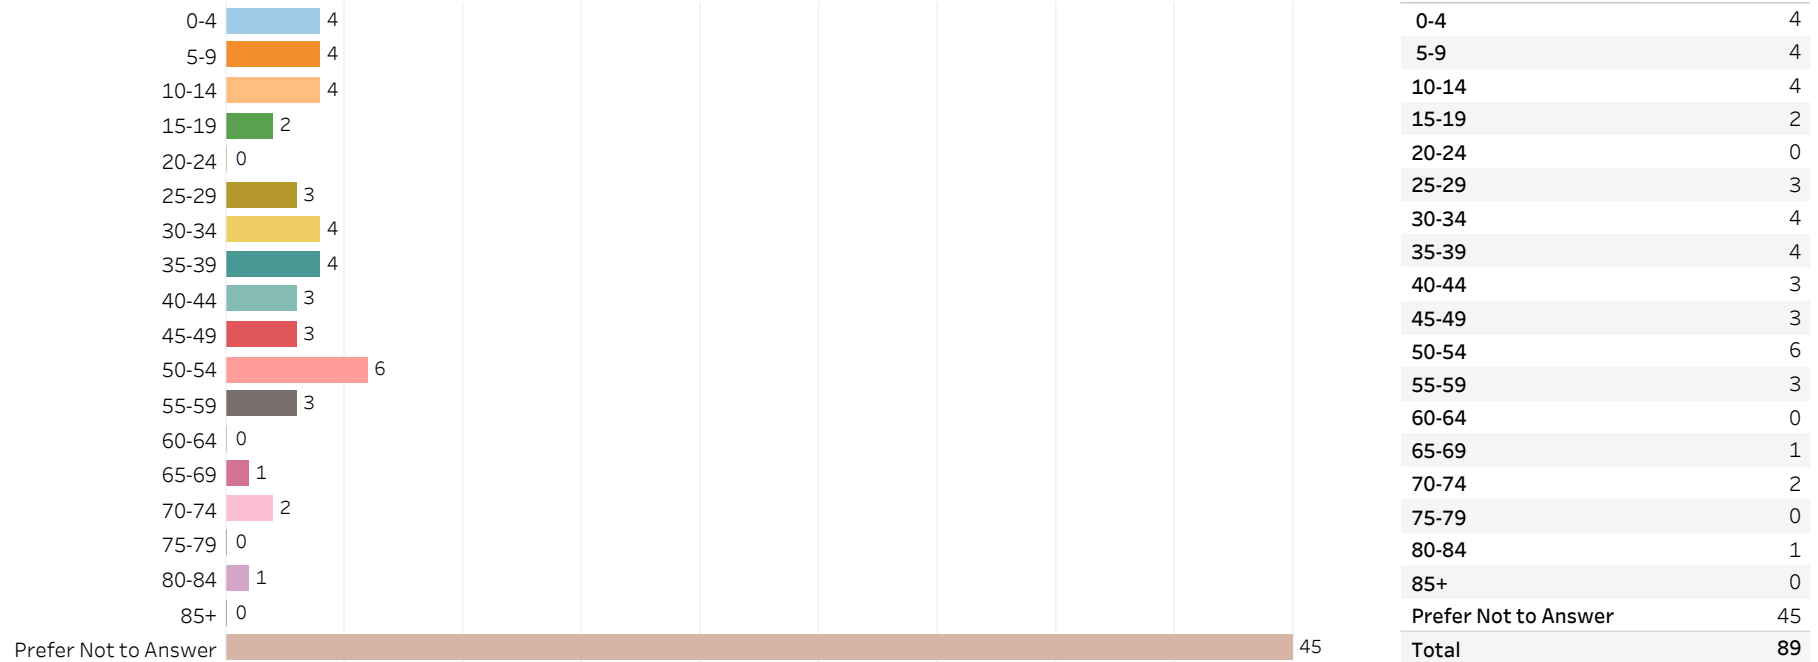

# 2019 Edmonton Municipal Census (Neighbourhood)

(Note: As per City of Edmonton Census Policy C520C, neighbourhoods with a population of less than 50 residents are reported as zero.)

Neighbourhood:

LEWIS FARMS INDUSTRIAL

## 1. Population by Age Range

## 2. Population by Gender