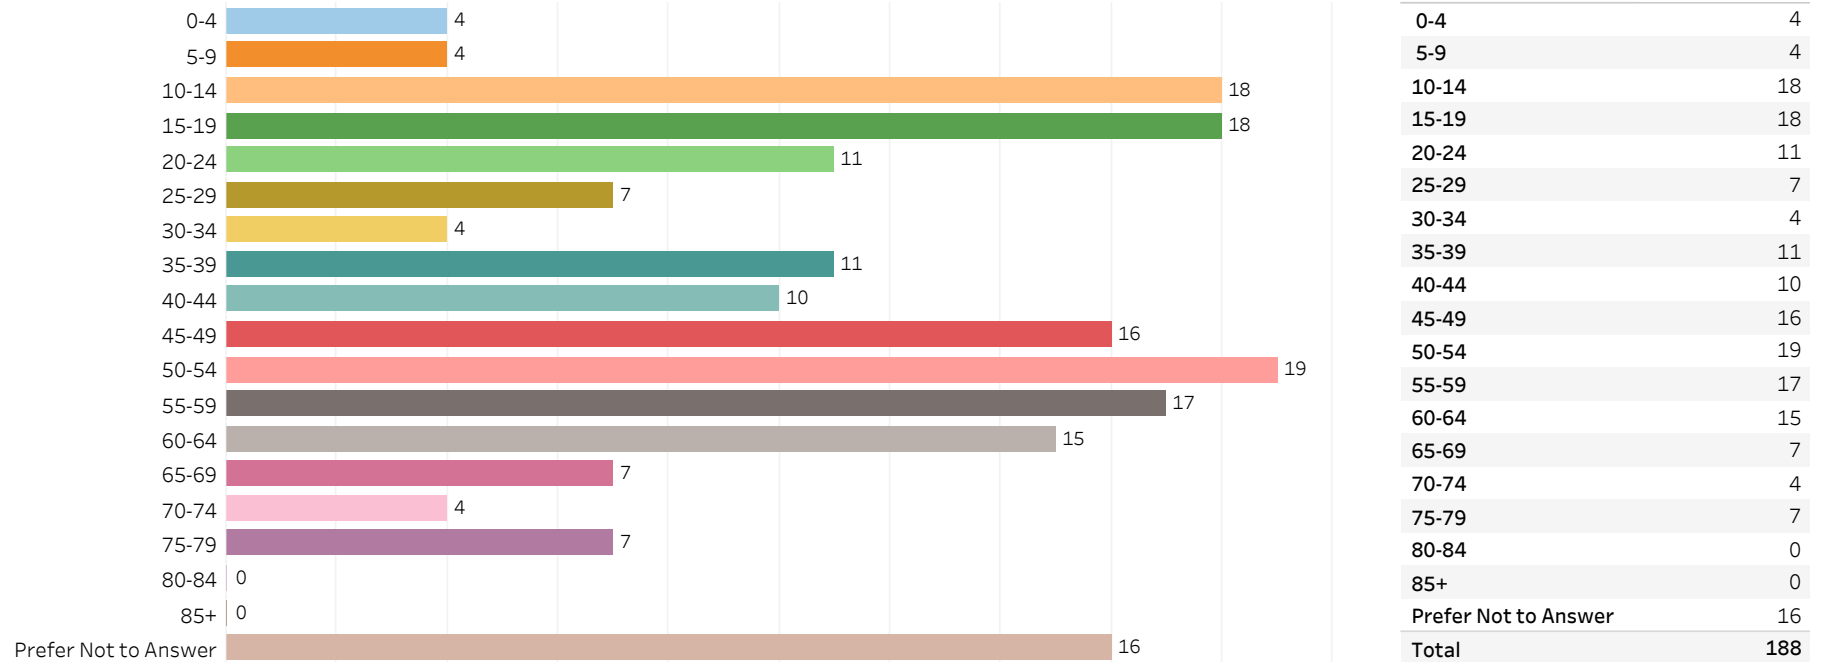

2019 Edmonton Municipal Census (Neighbourhood)

(Note: As per City of Edmonton Census Policy C520C, neighbourhoods with a population of less than 50 residents are reported as zero.)

Neighbourhood:
EDMONTON SOUTH EAST

1. Population by Age Range

2. Population by Gender

3. Dwelling Unit Status