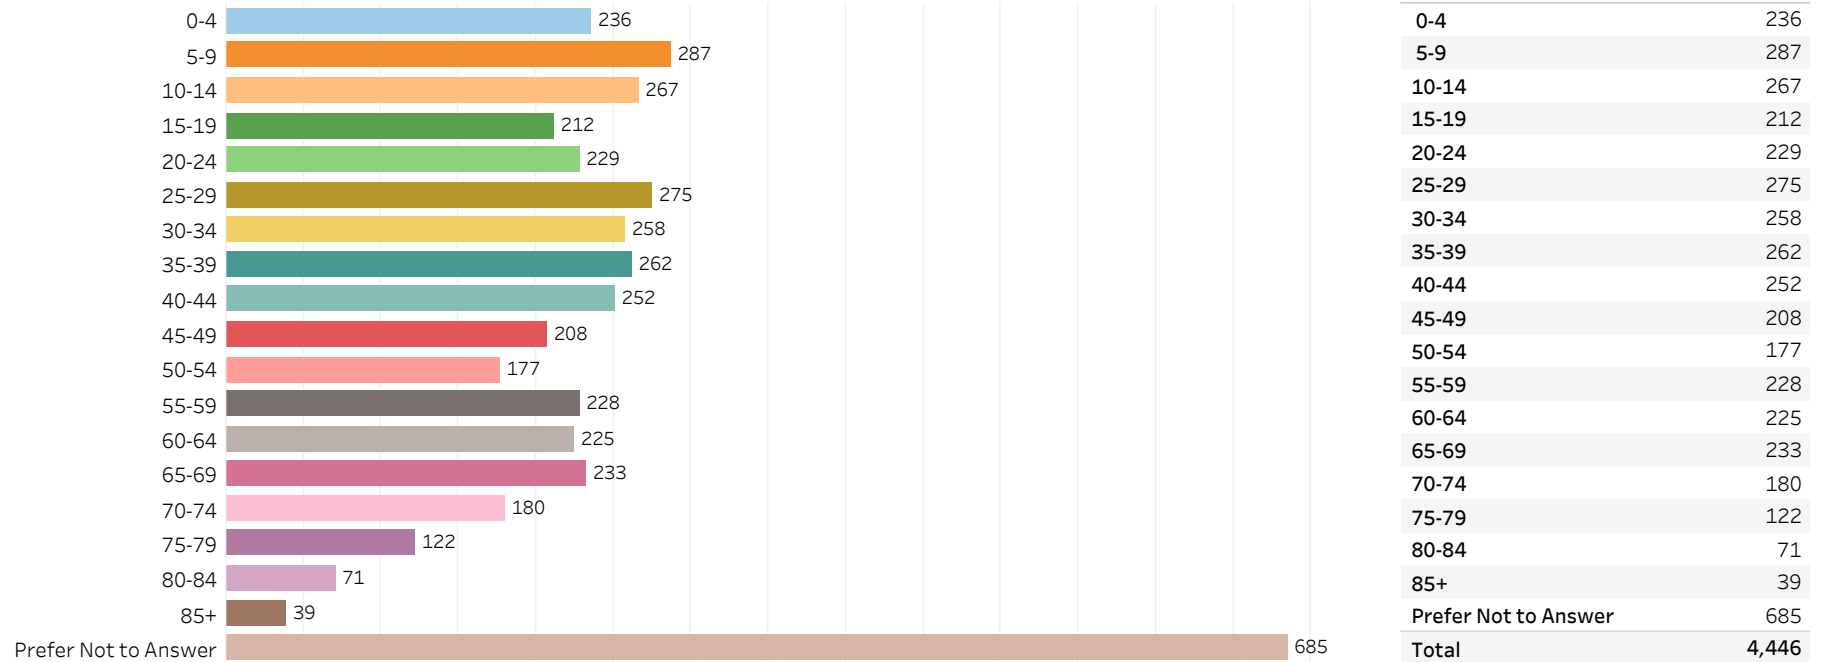

# 2019 Edmonton Municipal Census (Neighbourhood)

(Note: As per City of Edmonton Census Policy C520C, neighbourhoods with a population of less than 50 residents are reported as zero.)

Neighbourhood:

CAERNARVON

## 1. Population by Age Range

## 2. Population by Gender