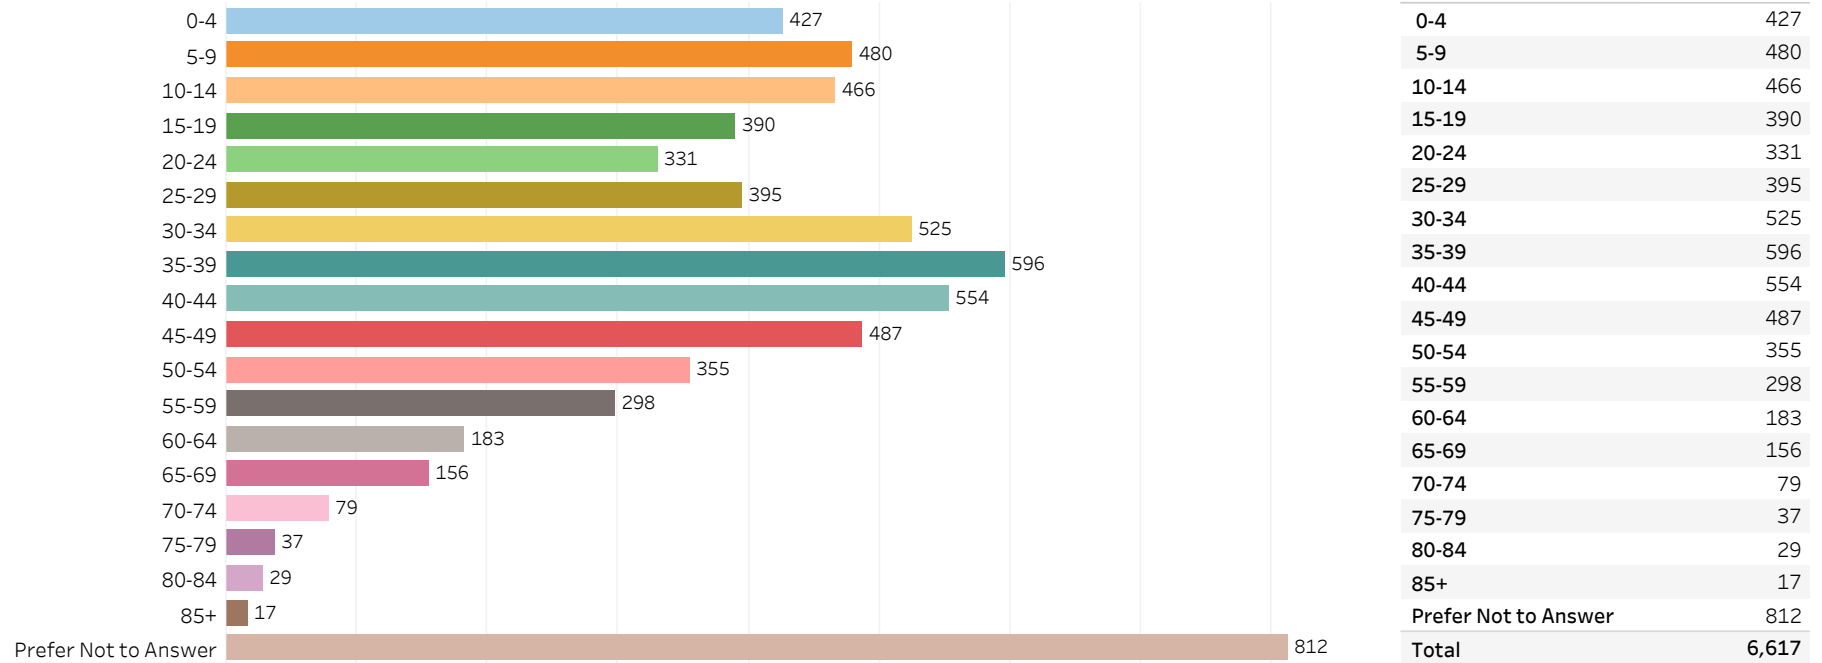

2019 Edmonton Municipal Census (Neighbourhood)

(Note: As per City of Edmonton Census Policy C520C, neighbourhoods with a population of less than 50 residents are reported as zero.)

Neighbourhood:

BRINTNELL

1. Population by Age Range

2. Population by Gender

3. Dwelling Unit Status