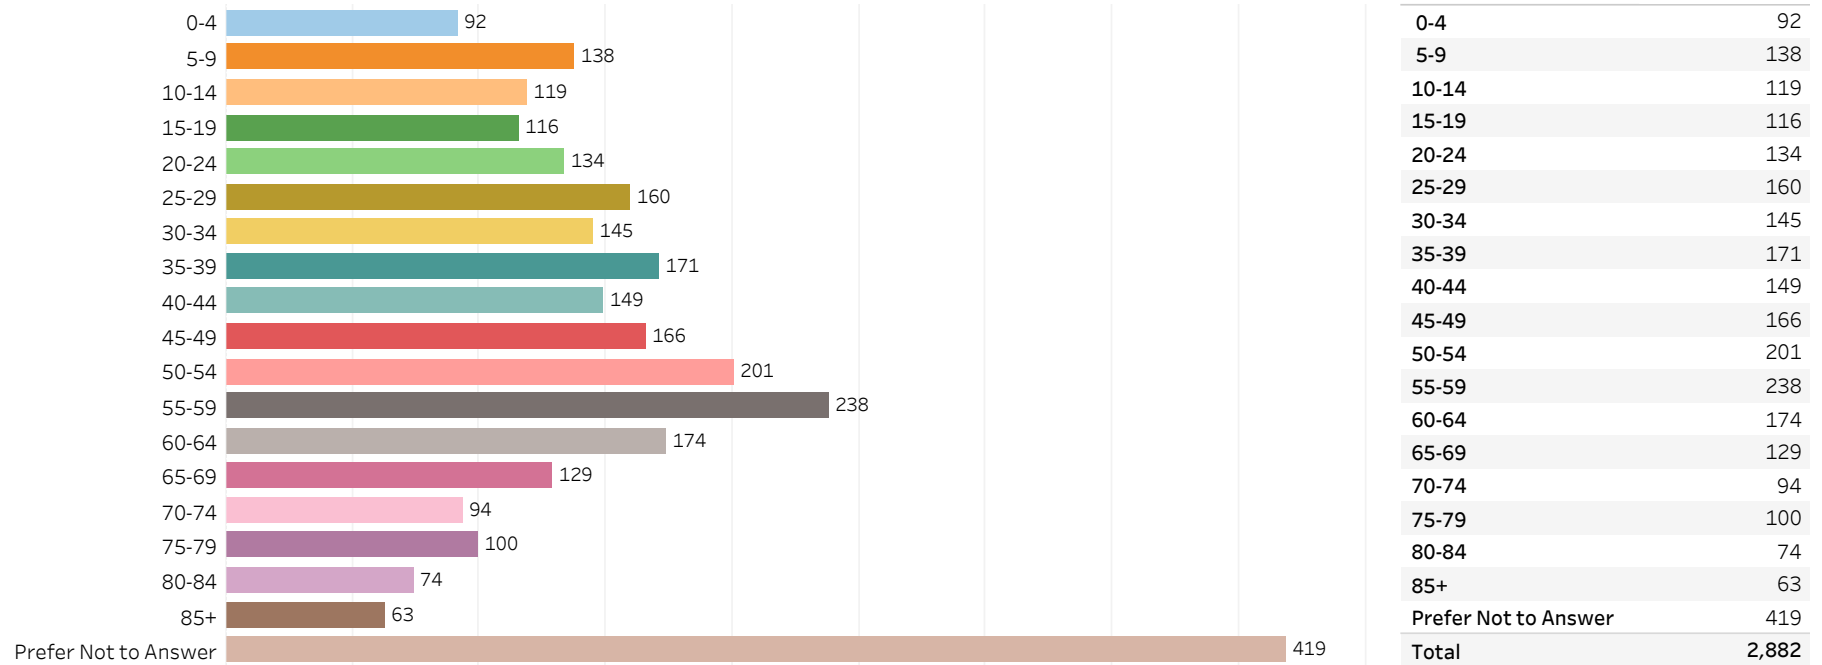

2019 Edmonton Municipal Census (Neighbourhood)

(Note: As per City of Edmonton Census Policy C520C, neighbourhoods with a population of less than 50 residents are reported as zero.)

Neighbourhood:
BEACON HEIGHTS

1. Population by Age Range

2. Population by Gender

3. Dwelling Unit Status