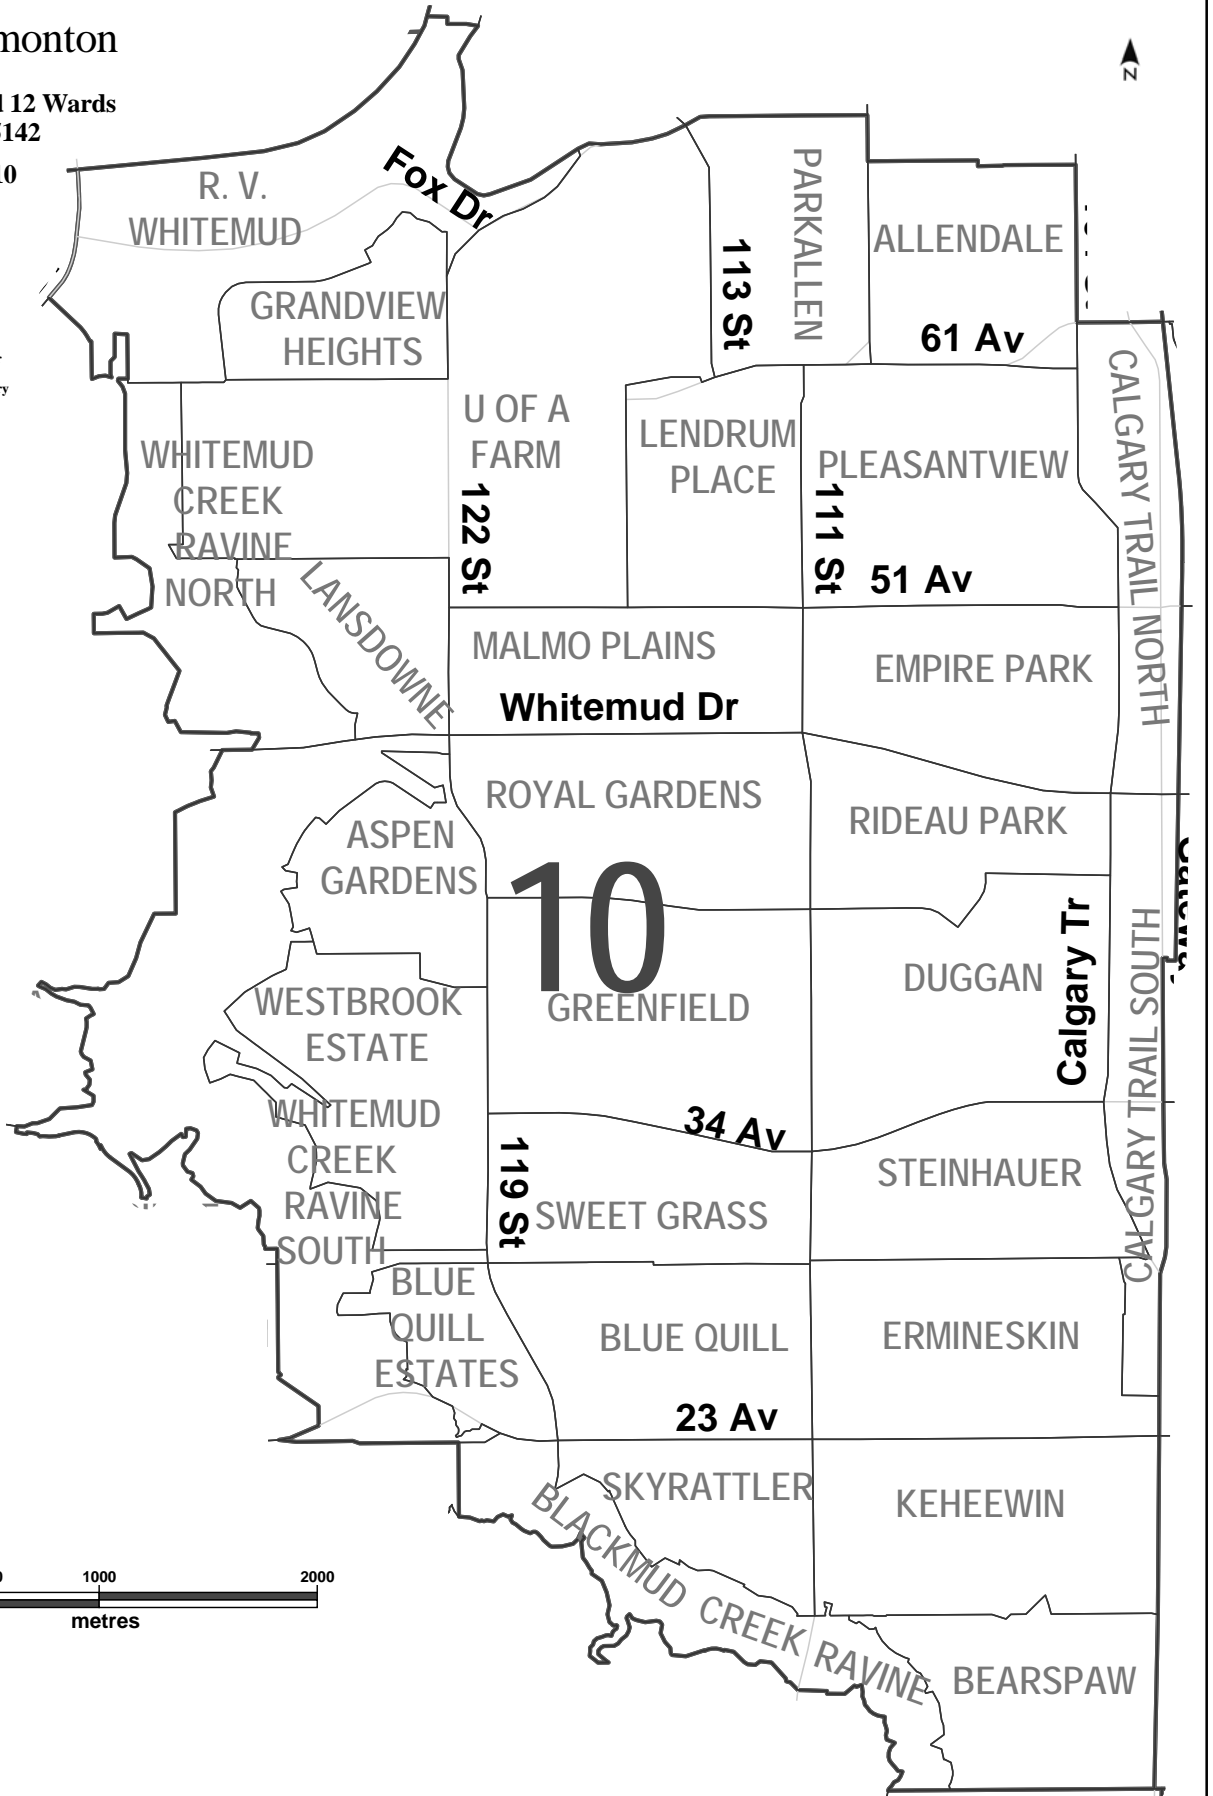

City of Edmonton

Map of Proposed 12 Wards
Bylaw 15142

Ward 10

10 Ward Number
Ward Boundary

Map compiled by:
GIS and Business Process Management Unit
Planning and Policy Services Branch

No reproduction of this map,
in whole or in part, is permitted
without express written consent of
the City of Edmonton, Planning and
Development Department