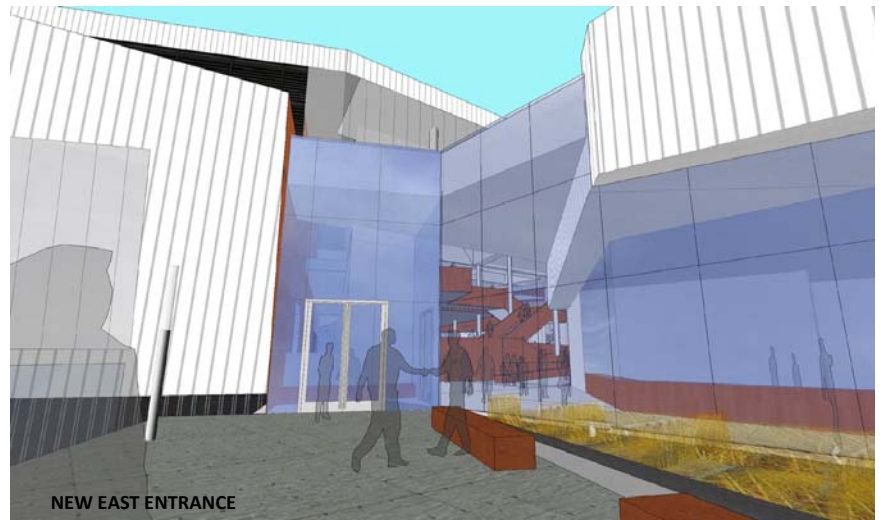

## Recreation Centre Construction in Full Swing

Construction crews are in full operation on Joe Clarke Athletic grounds preparing the site for the new recreation centre and field house.

The prime contractor is working closely with Commonwealth Stadium to ensure the stadium and Clarke Field operation continues during Eskimo game nights, concerts, and special events.

## New Facility Features

The North Central Community Recreation Centre will include new amenities to support the highest priority program needs of the Community.

One notable feature is the new aquatic area. This component features a leisure / tot pool, a whirlpool with therapy jets, and a lane pool.