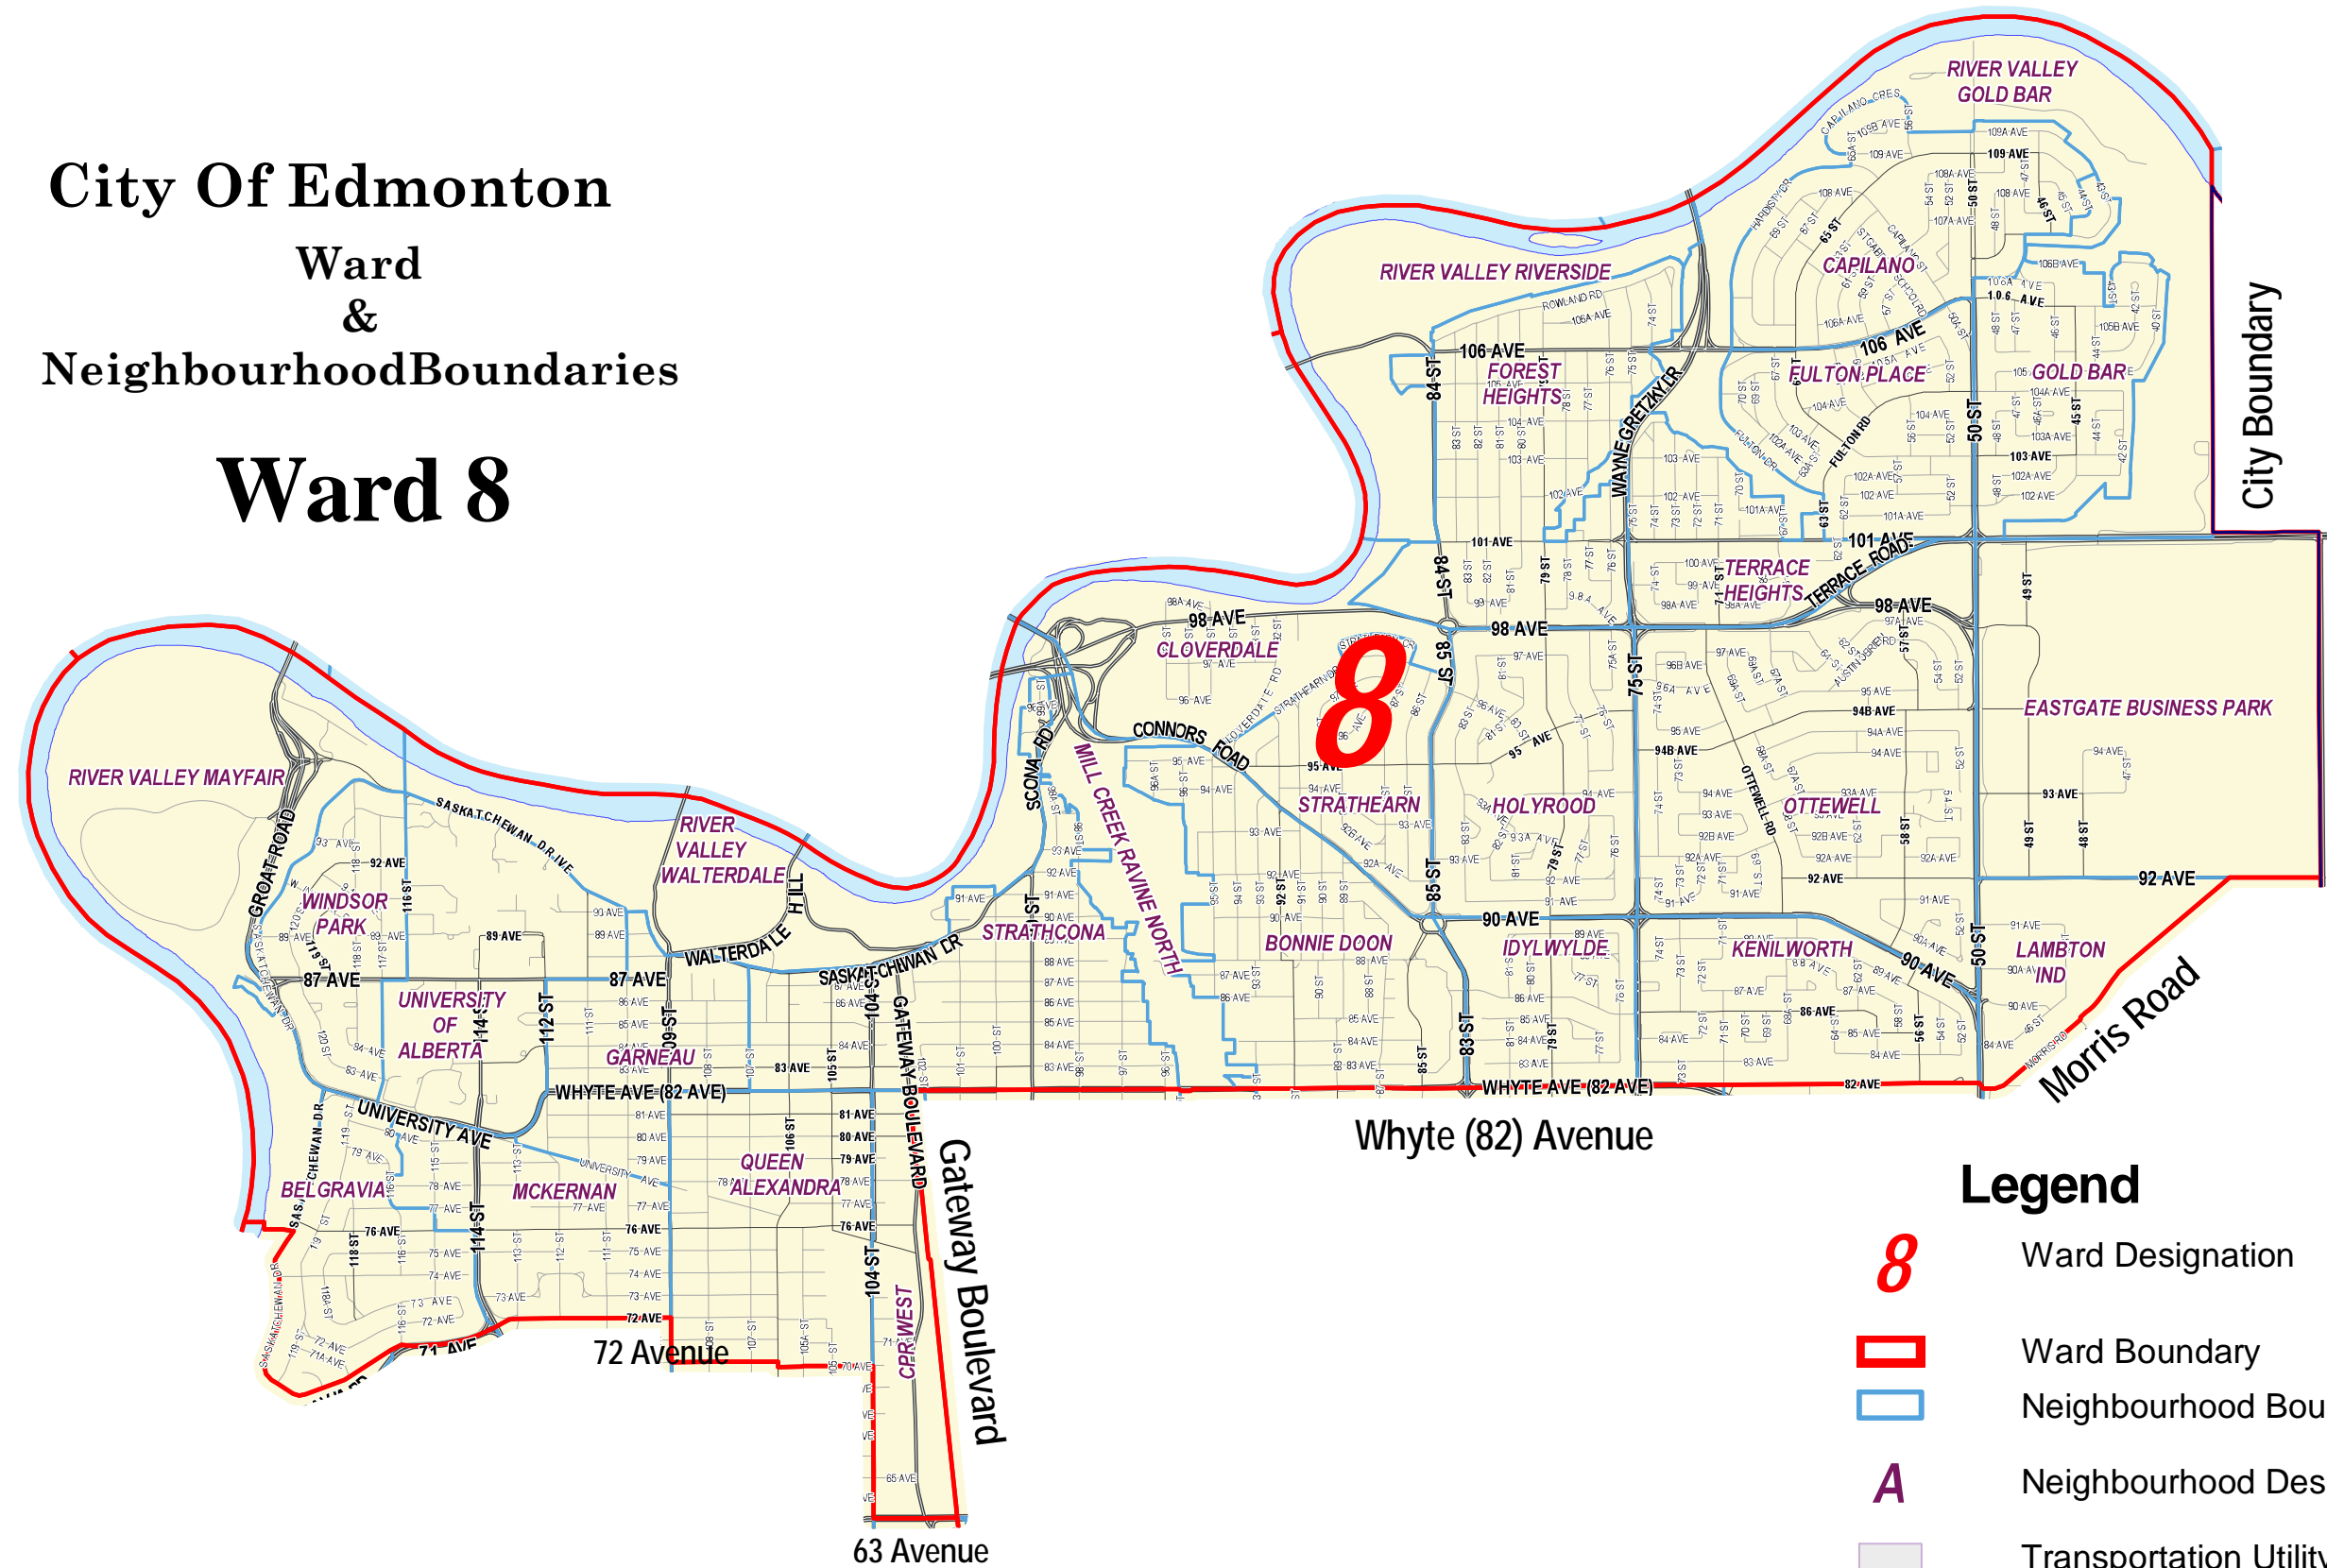

City Of Edmonton

Ward & Neighbourhood Boundaries

Ward 8

Legend

- 8 Ward Designation
- Ward Boundary
- Neighbourhood Boundary
- A Neighbourhood Designation
- Transportation Utility Corridor

Compiled by :
Office of the City Clerk, Election Office
Compiled : 19/10/2010