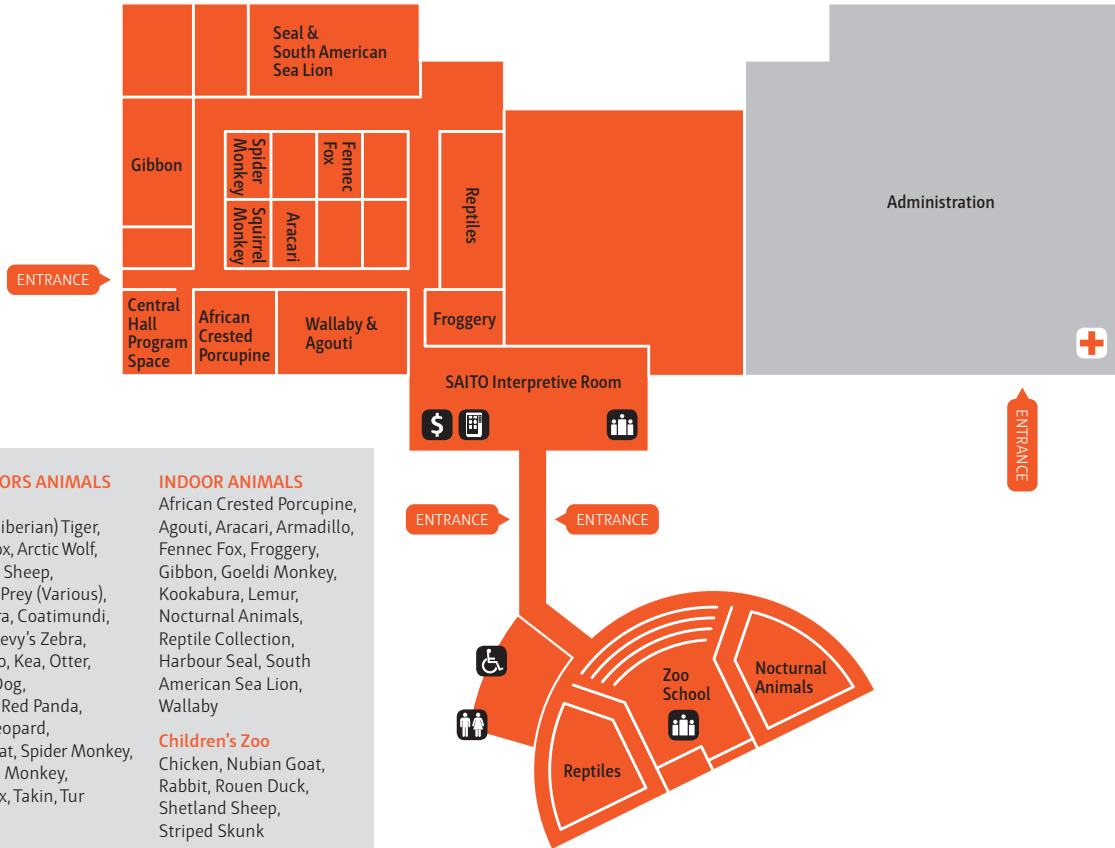

# SAITO Centre

## Children's Zoo

Chicken, Nubian Goat,  
Rabbit, Rouen Duck,  
Shetland Sheep,  
Striped Skunk

- 1 SAITO Centre
- 2 Elephant House
- 3 Animal Hospital
- 4 Zoo Store
- 5 Children's Zoo
- 6 Makira Outpost
- 7 Learning Lair
- 8 Round House

- First Aid
- ATM Machine
- Vending Machine
- Washrooms
- Wheelchair Accessible
- Picnic Area
- Ice Cream Stand
- Interpretive Area
- Train Station
- Program Tent
- Concession
- Carousel
- Paddle boats