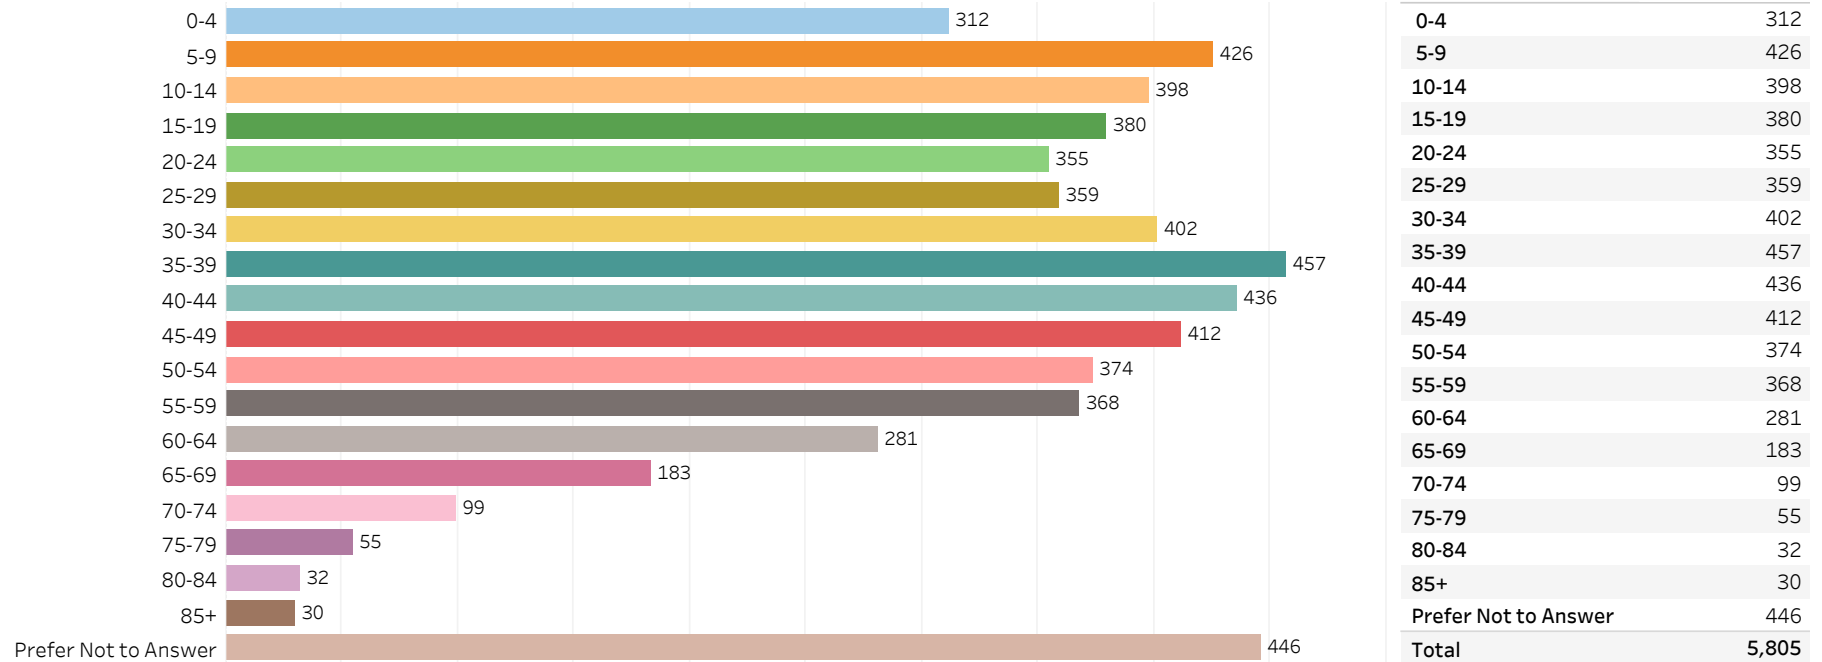

2019 Edmonton Municipal Census (Neighbourhood)

(Note: As per City of Edmonton Census Policy C520C, neighbourhoods with a population of less than 50 residents are reported as zero.)

Neighbourhood:

KLARVATTEN

1. Population by Age Range

2. Population by Gender

3. Dwelling Unit Status