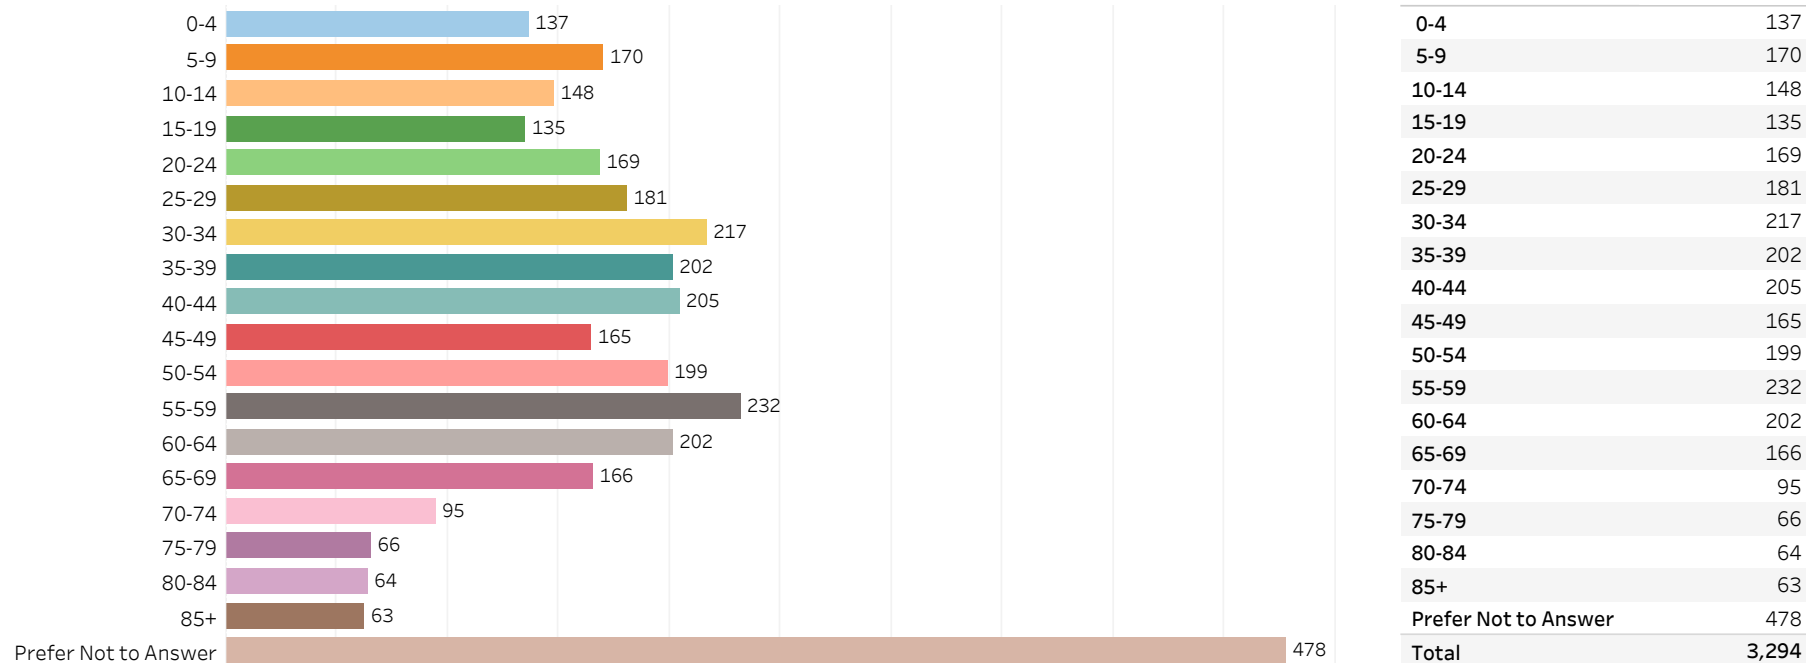

# 2019 Edmonton Municipal Census (Neighbourhood)

(Note: As per City of Edmonton Census Policy C520C, neighbourhoods with a population of less than 50 residents are reported as zero.)

Neighbourhood:

HOLYROOD

## 1. Population by Age Range

## 2. Population by Gender