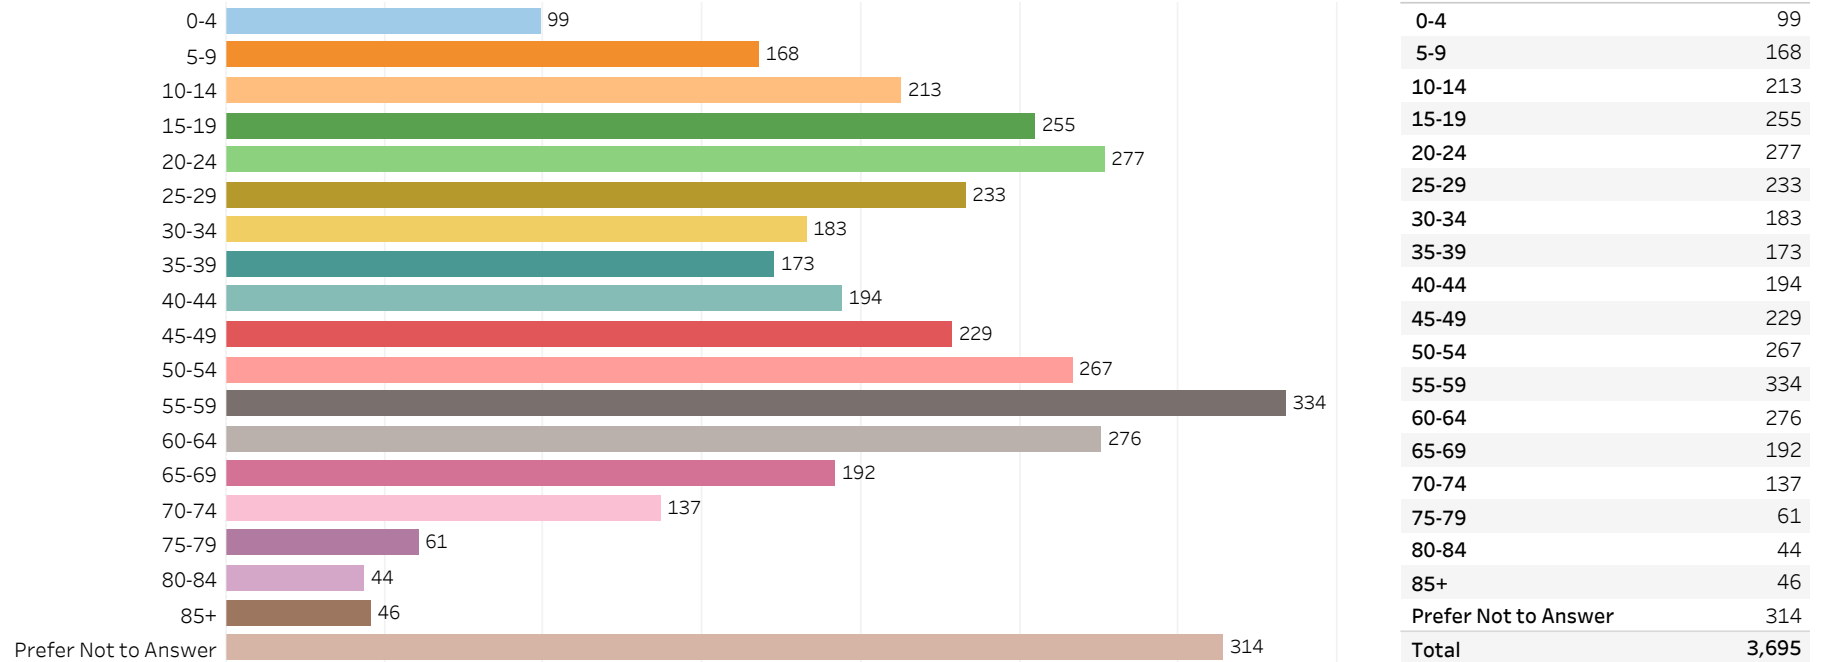

2019 Edmonton Municipal Census (Neighbourhood)

(Note: As per City of Edmonton Census Policy C520C, neighbourhoods with a population of less than 50 residents are reported as zero.)

Neighbourhood:

BELLE RIVE

1. Population by Age Range

2. Population by Gender

3. Dwelling Unit Status